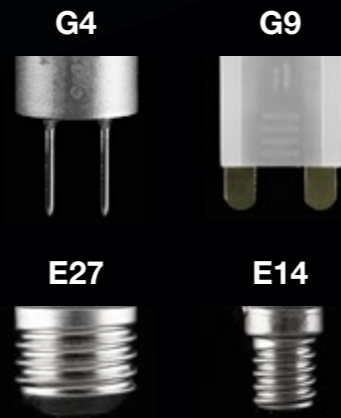

# G4 & G9

- Exact Replacements for 15w and 18w Halogens
- 3000K Output

## G4 – 15W REPLACEMENT – 25,000 HOURS

Part Number	Pack	Watt.	Cap	Dimmable	Life	Lumen	Colour Temp.	Lamp Dims.	Inner Qty.	Outer Qty.
S8099	Blister	1.8w	G4	x	25000 hrs	130lm	3000K	8x35	12	72

## R80 REFLECTOR – 60W REPLACEMENT – 25,000 HOURS

Part Number	Pack	Watt.	Cap	Dimmable	Life	Lumen	Colour Temp.	Lamp Dims.	Inner Qty.	Outer Qty.
S9016	Box	11w	E27	x	25000 hrs	800lm	2700K	80x114	12	48