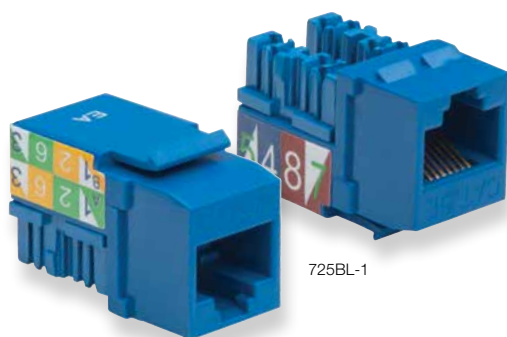

Xpress Jack[™]

Seats and trims
all 8 conductors
in one motion.

The Xpress Jack[™] is designed to make keystone jack terminations easier than ever. Seats and trims all 8 conductors in one simple and smooth motion. No more punching down 8 times for a single termination. Saves time and energy on both small and large jobs.

Application/Technical Data

- Die set for Platinum Tools Keystone Jacks and other similar designs
- Die set available for Leviton Keystone Jacks

Ordering Information

Description	P/N	UPC Code
Xpress Jack [™] w/Platinum Tools Die	13501C	849160008026
Platinum Tools Replacement Die	13551C	849160008033
Leviton Die	13552C	849160008040

See
Reverse

Phone: 800.749.5783

Fax: 800.749.5784

California, USA

www.platinumtools.com

We Make Connections EZ!

Keystone Jacks

Cat3, Cat5e, Cat6 and Cat6A

726WH-1

Keystone Jacks and Couplers.

- Color coded to make EIA/TIA 568A/B wiring easy
- Contacts 50 micron gold
- Meets/Exceeds EIA/TIA category standards
- Compatible with industry standard wall plates
- RoHS compliant and UL listed