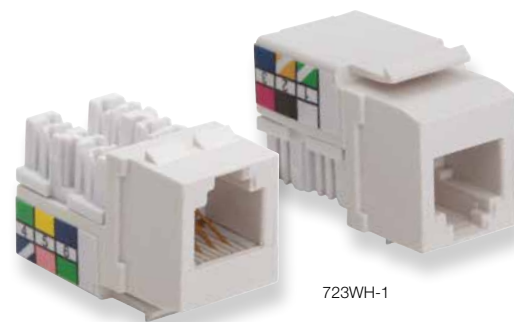

Xpress Jack[™]

Seats and trims
all 8 conductors
in one motion.

The Xpress Jack[™] is designed to make keystone jack terminations easier than ever. Seats and trims all 8 conductors in one simple and smooth motion. No more punching down 8 times for a single termination. Saves time and energy on both small and large jobs.

Application/Technical Data

- Die set for Platinum Tools Keystone Jacks and other similar designs
- Die set available for Leviton Keystone Jacks

Ordering Information

Description	P/N	UPC Code
Xpress Jack [™] w/Platinum Tools Die	13501C	849160008026
Platinum Tools Replacement Die	13551C	849160008033
Leviton Die	13552C	849160008040

726WH-1

Keystone Jacks and Couplers.

- Color coded to make EIA/TIA 568A/B wiring easy
- Contacts 50 micron gold
- Meets/Exceeds EIA/TIA category standards
- Compatible with industry standard wall plates
- RoHS compliant and UL listed

725BL-1

726LA-1

723WH-1

Keystone Jacks – Installer Packs of 50

P/N	Keystone
723LA-50	Keystone Cat3, 6 Pin, 110 Jack, Light Almond
723WH-50	Keystone Cat3, 6 Pin, 110 Jack, White
725BL-50	Keystone Cat5e, 110 Jack, Blue
725LA-50	Keystone Cat5e, 110 Jack, Light Almond
725WH-50	Keystone Cat5e, 110 Jack, White
726BL-50	Keystone Cat 6, 110 Jack, Blue
726LA-50	Keystone Cat 6, 110 Jack, Light Almond
726WH-50	Keystone Cat 6, 110 Jack, White
780LA-50	Keystone F - 3GHz, Light Almond
780WH-50	Keystone F - 3GHz, White