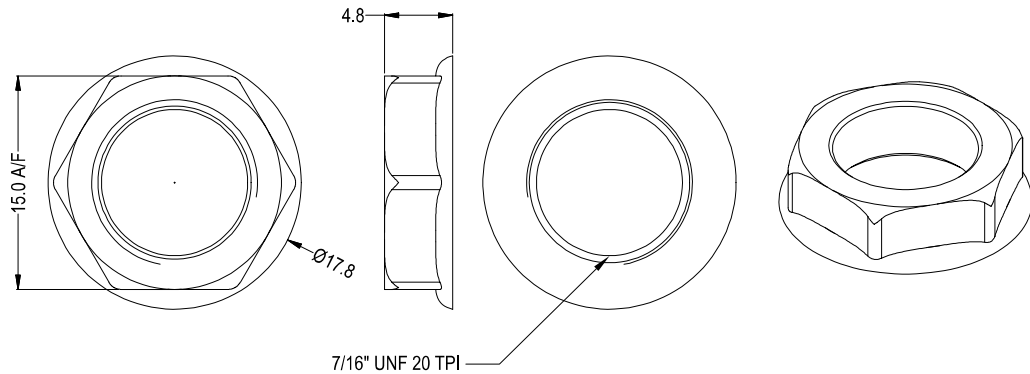

CLIFF

JACK SOCKET NUTS AND BEZELS

Nylon coloured nuts for use with our range of S2 6.35mm Jack Sockets.

CL1408 - BLACK NUT FOR S2 JACK SOCKET

CL1409 - WHITE NUT FOR S2 JACK SOCKET

CL1410 - GREY NUT FOR S2 JACK SOCKET

CL1412 - BLUE NUT FOR S2 JACK SOCKET

CL1414 - GREEN NUT FOR S2 JACK SOCKET

CL1416 - RED NUT FOR S2 JACK SOCKET

CL1420 - YELLOW NUT FOR S2 JACK SOCKET

CLIFF

JACK SOCKET NUTS AND BEZELS

Coloured plastic bezels for use with our range of S4 6.35mm Jack Sockets.