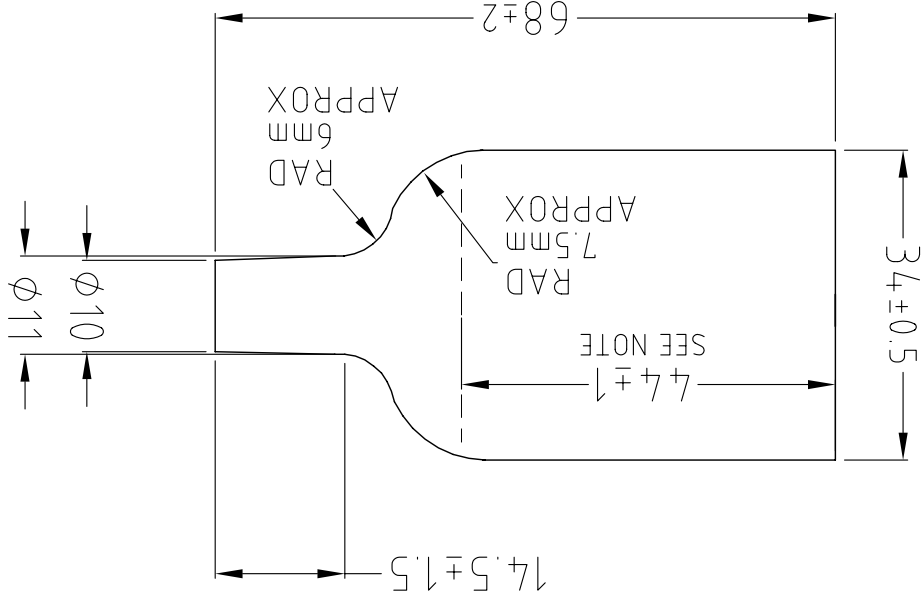

DIMENSIONS IN MILLIMETERS UNLESS OTHERWISE STATED. WORK TO DIMENSIONS. REMOVE ALL BURRS. IF IN DOUBT ASK. 3rd ANGLE PROJECTION: 

MATERIAL: VINYL BLACK 60 SHORE FR (-20° TO +80°C)
 FINISH: AS MOULDED
 DRAWN: C.A.M.J. APPROVED: R.W.T.
 DRWG. No. CL19285
 TITLE: MS3 BOOT
 FORM: A4DRWG

ROHS COMPLIANT

TOLERANCE
 NO DEC. PLACE ± 1
 1 DEC. PLACE ± 0.20
 2 DEC. PLACE ± 0.10
 HOLE $\phi \pm 0.10$
 ANGLES $\pm 1/2^\circ$
 UNLESS OTHERWISE STATED
 DO NOT SCALE

ISS.	AMEND	DATE
1	1st DRAWN TOL WAS ± 0.10	17/05/91
2	ISIR 0188	16/10/91
3	VIEWS AMEND	13/07/94
4	SHORE RATING	25/06/96
5	AMEND-UPDATED	06/04/04
6		28/07/10