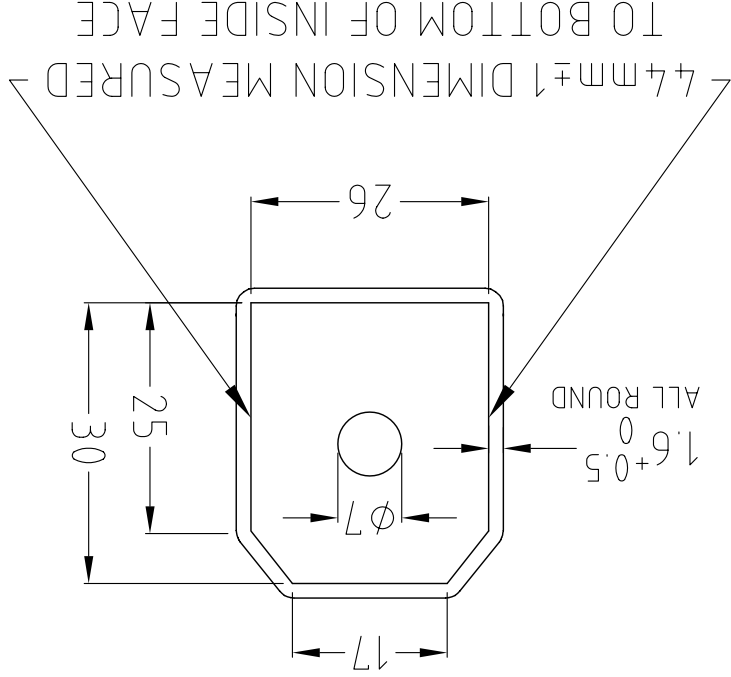

DIMENSIONS IN MILLIMETERS UNLESS OTHERWISE STATED. WORK TO DIMENSIONS. REMOVE ALL BURRS. IF IN DOUBT ASK. 3rd ANGLE PROJECTION: 

MATERIAL: VINYL BLACK 60 SHORE FR (-20° TO +80°C)
 FINISH: AS MOULDED
 DRAWN: C.A.M.J. APPROVED: R.W.T.
 DRWG. No. CL19285
 TITLE: MS3 BOOT
 FORM: A4DRWG

ROHS COMPLIANT

TOLERANCE
 NO DEC. PLACE ± 1
 1 DEC. PLACE ± 0.20
 2 DEC. PLACE ± 0.10
 HOLE $\phi \pm 0.10$
 ANGLES $\pm 1/2^\circ$
 UNLESS OTHERWISE STATED
 DO NOT SCALE

ISS.	AMEND	DATE
1	1st DRAWN TOL WAS ± 0.10	17/05/91
2	ISIR 0188	16/10/91
3	VIEWS AMEND	13/07/94
4	SHORE RATING	25/06/96
5	AMEND-UPDATED	06/04/04
6		28/07/10