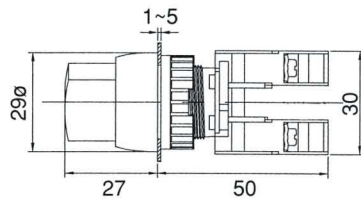

SELECTOR SWITCHES, LEVER
SWITCHES, IP65

CS — 22 — 2 — 1 — O/C — BK

Type	Mounting hole	Position	No. of contact	Type of contact	Lens colour
CS, GCS: Knob type	22 : 22 ϕ	2:2 Position	1	O: 1/O N/O	<ul style="list-style-type: none"> ● R: Red ● G: Green ● Y: Yellow ● BK: Black
LCS, GLCS: Long Knob	30 : 30 ϕ	3:3 Position	2	1a	
RS, GRS: Long & spring return			3	C: 1/C N/C	
LRS, GLRS: Long knob spring return			4	1b	
LS, GLS: Lever type			O/C: N/O+N/C		
LUS, GLUS: Lever & spring return			1a+1b		
KS, GKS: Key type drawable	2/O: 2N/O		2a		
KSN, GKSN: Key type Non draw	2/C: 2N/C		2b		
KSR, GKSR: Key type spring return					

CS22-1/O , 0-1
CS22-1/C , 1-0

CS22-10/C 1-2

LCS22-2/O , 2N/O 1-0-2

CS22-2/O , 2N/O 1-0-2

RS22-1/O 0-1 Spring return
RS22-1/C 1-0

LCS22-1/O , 0-1
LCS22-1/C , 1-0

LCS22-10/C 1-2

LRS22-1/O 0-1 Spring return
LRS22-1/C 1-0