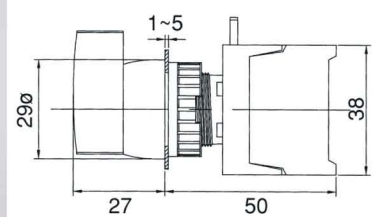

SELECTOR SWITCHES, LEVER
SWITCHES, IP65

CS — 22 — 2 — 1 — O/C — BK

Type	Mounting hole	Position	No. of contact	Type of contact	Lens colour
CS, GCS: Knob type	22 : 22 ϕ	2:2 Position	1	O: 1/O N/O	<ul style="list-style-type: none"> ● R: Red ● G: Green ● Y: Yellow ● BK: Black
LCS, GLCS: Long Knob	30 : 30 ϕ	3:3 Position	2	1a	
RS, GRS: Long & spring return			3	C: 1/C N/C	
LRS, GLRS: Long knob spring return			4	1b	
LS, GLS: Lever type			O/C: N/O+N/C		
LUS, GLUS: Lever & spring return			1a+1b		
KS, GKS: Key type drawable	2/O: 2N/O		2a		
KSN, GKSN: Key type Non draw	2/C: 2N/C		2b		
KSR, GKSR: Key type spring return					

CS22-1/O , 0-1
CS22-1/C , 1-0

CS22-10/C 1-2

LCS22-2/O , 2N/O 1-0-2

CS22-2/O , 2N/O 1-0-2

RS22-1/O 0-1 Spring return
RS22-1/C 1-0

LCS22-1/O , 0-1
LCS22-1/C , 1-0

LCS22-10/C 1-2

LRS22-1/O 0-1 Spring return
LRS22-1/C 1-0