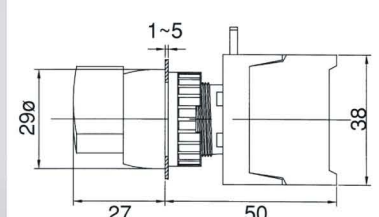

SELECTOR SWITCHES, LEVER
SWITCHES, IP65

CS — 22 — 2 — 1 — O/C — BK

Type	Mounting hole	Position	No. of contact	Type of contact	Lens colour
CS, GCS: Knob type	22 : 22 ϕ	2:2 Position	1	O: 1/O N/O	<ul style="list-style-type: none"> ● R: Red ● G: Green ● Y: Yellow ● BK: Black
LCS, GLCS: Long Knob	30 : 30 ϕ	3:3 Position	2	1a	
RS, GRS: Long & spring return			3	C: 1/C N/C	
LRS, GLRS: Long knob spring return			4	1b	
LS, GLS: Lever type			O/C: N/O+N/C		
LUS, GLUS: Lever & spring return			1a+1b		
KS, GKS: Key type drawable	2/O: 2N/O		2a		
KSN, GKSN: Key type Non draw	2/C: 2N/C		2b		
KSR, GKSR: Key type spring return					

CS22-1/O , 0-1
CS22-1/C , 1-0

CS22-10/C 1-2

LCS22-2/O , 2N/O 1-0-2

CS22-2/O , 2N/O 1-0-2

RS22-1/O 0-1 Spring return
RS22-1/C 1-0

LCS22-1/O , 0-1
LCS22-1/C , 1-0

LCS22-10/C 1-2

LRS22-1/O 0-1 Spring return
LRS22-1/C 1-0