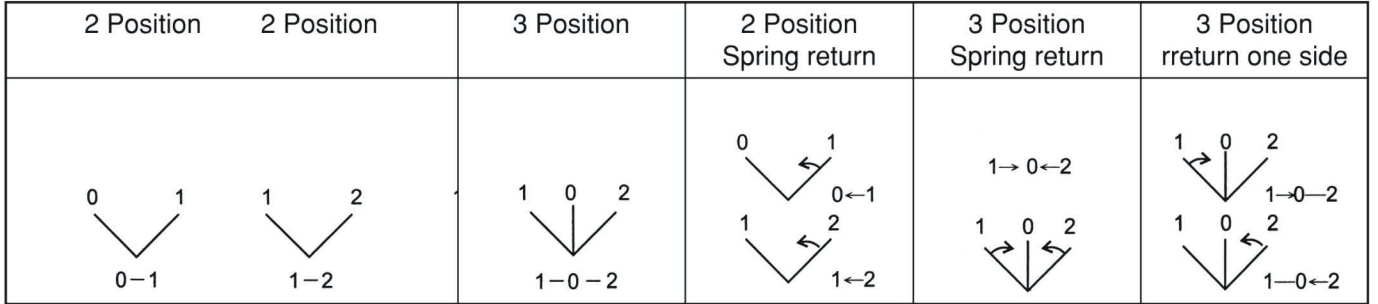

SELECTOR SWITCHES, LEVER
SWITCHES, IP65

CS — 22 — 2 — 1 — O/C — BK

Type	Mounting hole	Position	No. of contact	Type of contact	Lens colour
CS, GCS: Knob type	22 : 22 ϕ	2:2 Position	1	O: 1/O N/O	<ul style="list-style-type: none"> ● R: Red ● G: Green ● Y: Yellow ● BK: Black
LCS, GLCS: Long Knob	30 : 30 ϕ	3:3 Position	2	1a	
RS, GRS: Long & spring return			3	C: 1/C N/C	
LRS, GLRS: Long knob spring return			4	1b	
LS, GLS: Lever type			O/C: N/O+N/C		
LUS, GLUS: Lever & spring return			1a+1b		
KS, GKS: Key type drawable	2/O: 2N/O		2a		
KSN, GKSN: Key type Non draw	2/C: 2N/C		2b		
KSR, GKSR: Key type spring return					

CS22-1/O , 0-1
CS22-1/C , 1-0

CS22-10/C 1-2

LCS22-2/O , 2N/O 1-0-2

CS22-2/O , 2N/O 1-0-2

RS22-1/O 0-1 Spring return
RS22-1/C 1-0

LCS22-1/O , 0-1
LCS22-1/C , 1-0

LCS22-10/C 1-2

LRS22-1/O 0-1 Spring return
LRS22-1/C 1-0