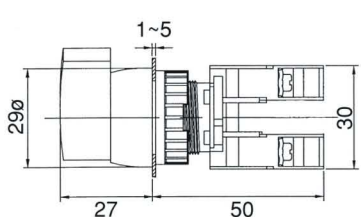

SELECTOR SWITCHES, LEVER
SWITCHES, IP65

CS — 22 — 2 — 1 — O/C — BK

Type	Mounting hole	Position	No. of contact	Type of contact	Lens colour
CS, GCS: Knob type	22 : 22 ϕ	2:2 Position	1	O: 1/O N/O	<ul style="list-style-type: none"> ● R: Red ● G: Green ● Y: Yellow ● BK: Black
LCS, GLCS: Long Knob	30 : 30 ϕ	3:3 Position	2	1a	
RS, GRS: Long & spring return			3	C: 1/C N/C	
LRS, GLRS: Long knob spring return			4	1b	
LS, GLS: Lever type			O/C: N/O+N/C		
LUS, GLUS: Lever & spring return			1a+1b		
KS, GKS: Key type drawable	2/O: 2N/O		2a		
KSN, GKSN: Key type Non draw	2/C: 2N/C		2b		
KSR, GKSR: Key type spring return					

CS22-1/O , 0-1
CS22-1/C , 1-0

CS22-10/C 1-2

LCS22-2/O , 2N/O 1-0-2

CS22-2/O , 2N/O 1-0-2

RS22-1/O 0-1 Spring return
RS22-1/C 1-0

LCS22-1/O , 0-1
LCS22-1/C , 1-0

LCS22-10/C 1-2

LRS22-1/O 0-1 Spring return
LRS22-1/C 1-0