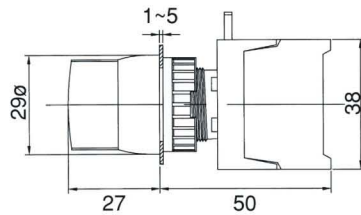

SELECTOR SWITCHES, LEVER
SWITCHES, IP65

CS — 22 — 2 — 1 — O/C — BK

Type	Mounting hole	Position	No. of contact	Type of contact	Lens colour
CS, GCS: Knob type	22 : 22 ϕ	2:2 Position	1	O: 1/O N/O	<ul style="list-style-type: none"> ● R: Red ● G: Green ● Y: Yellow ● BK: Black
LCS, GLCS: Long Knob	30 : 30 ϕ	3:3 Position	2	1a	
RS, GRS: Long & spring return			3	C: 1/C N/C	
LRS, GLRS: Long knob spring return			4	1b	
LS, GLS: Lever type			O/C: N/O+N/C		
LUS, GLUS: Lever & spring return			1a+1b		
KS, GKS: Key type drawable	2/O: 2N/O		2a		
KSN, GKSN: Key type Non draw	2/C: 2N/C		2b		
KSR, GKSR: Key type spring return					

CS22-1/O , 0-1
CS22-1/C , 1-0

CS22-10/C 1-2

LCS22-2/O , 2N/O 1-0-2

CS22-2/O , 2N/O 1-0-2

RS22-1/O 0-1 Spring return
RS22-1/C 1-0

LCS22-1/O , 0-1
LCS22-1/C , 1-0

LCS22-10/C 1-2

LRS22-1/O 0-1 Spring return
LRS22-1/C 1-0