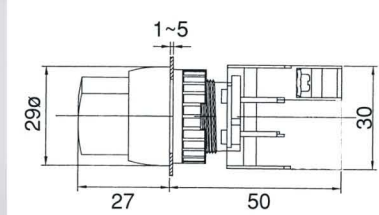

SELECTOR SWITCHES, LEVER
SWITCHES, IP65

CS — 22 — 2 — 1 — O/C — BK

Type	Mounting hole	Position	No. of contact	Type of contact	Lens colour
CS, GCS: Knob type	22 : 22 ϕ	2:2 Position	1	O: 1/O N/O	<ul style="list-style-type: none"> ● R: Red ● G: Green ● Y: Yellow ● BK: Black
LCS, GLCS: Long Knob	30 : 30 ϕ	3:3 Position	2	1a	
RS, GRS: Long & spring return			3	C: 1/C N/C	
LRS, GLRS: Long knob spring return			4	1b	
LS, GLS: Lever type			O/C: N/O+N/C		
LUS, GLUS: Lever & spring return			1a+1b		
KS, GKS: Key type drawable	2/O: 2N/O		2a		
KSN, GKSN: Key type Non draw	2/C: 2N/C		2b		
KSR, GKSR: Key type spring return					

CS22-1/O , 0-1
CS22-1/C , 1-0

CS22-10/C 1-2

LCS22-2/O , 2N/O 1-0-2

CS22-2/O , 2N/O 1-0-2

RS22-1/O 0-1 Spring return
RS22-1/C 1-0

LCS22-1/O , 0-1
LCS22-1/C , 1-0

LCS22-10/C 1-2

LRS22-1/O 0-1 Spring return
LRS22-1/C 1-0