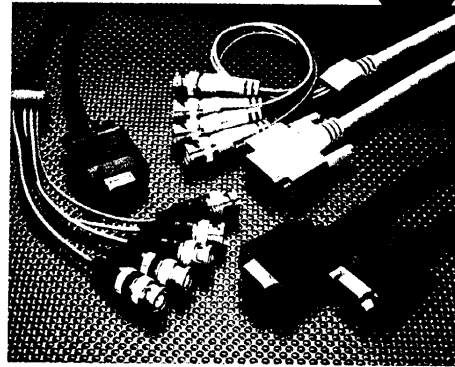

Use VDC SLIPSTREAM – Freephone 08000 747 VDC

Call this number for straightforward stock-coded orders only – there is no technical support on this number

pre-made monitor and pc cables **4**

Stock code	Description
104-048	VGA male ~ female 2m
104-222	VGA male ~ female 3m
104-224	VGA male ~ female 6m
104-226	VGA male ~ female 10m
104-228	VGA male ~ female 20m
104-230	VGA male ~ female 30m
104-232	VGA male ~ female 50m
104-234	VGA male ~ male 2m
104-236	VGA male ~ male 3m
104-238	VGA male ~ male 6m
104-240	VGA male ~ male 10m
104-242	VGA male ~ male 20m
104-244	VGA male ~ male 30m
104-246	VGA male ~ male 50m
104-150	Monitor adaptor
104-152	5 pin DIN extension 3m
104-154	5 pin DIN extension 6m
104-156	5 pin DIN extension 10m
104-158	PS2 extension 3m
104-160	PS2 extension 5m
104-162	PS2 extension 10m
104-164	ADB extension 5m
104-166	ADB extension 7.5m
104-168	ADB extension 15m
104-180	9D extension 3m
104-182	9D extension 6m
104-184	9D extension 10m
104-186	VGA 2 way switch
104-188	VGA 4 way DA
104-050	VGA ~ 4 x BNC 2m
104-052	VGA ~ 5 x BNC 2m
104-054	D sub male ~ female 2m
104-056	D sub ~ 3 x BNC 2m
104-058	D sub ~ 4 x BNC 2m

A range of high quality moulded cables manufactured using multicore video cable. Connector types are either 15 pole D sub high density types (VGA/SVGA) or standard 15 pole D sub types.

manufacturing **pre-made data cables**

RS422 remote cables **5**

Stock code	Length
104-060	0.5m
104-062	1m
104-064	2m
104-066	3m
104-068	5m
104-070	10m
104-072	15m
104-074	20m

9 pole D sub male to male wired using 2 pair individually screened low capacitance cable. Industry standard for remotes and machine control. The low capacitance cable allows long lengths to be run without problems.