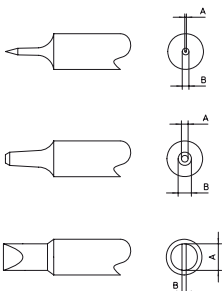

Soldering Irons and Tips

Electronically Controlled Low Voltage Soldering Irons / Cordless Soldering Irons

Order No.	Model	Description
005 33 133 99	WTA 50	Desoldering tweezer set 50 W, 24 V This tweezer is to desolder SMD components. The tweezer has two moveable heating tips with each 25 W
consists of:		
005 13 171 99	WTA 40	Desoldering tweezer 50 W, 24 V with tip set WTA 1
005 15 042 99	AK 51	Safety rest
Accessory:		
005 13 176 99		Align device for WTA tips

Tip Sets for WTA 50

Order No.	Model	Description	Width A	Length B
005 44 145 99	WTA 1S	Tip set bent 45°	0,5 mm	0,5 mm
005 44 141 99	WTA 1	Tip set bent 45°	1,0 mm	0,5 mm
005 44 146 99	WTA 2	Tip set bent 45°	3,0 mm	0,5 mm
005 44 147 99	WTA 3	Tip set bent 45°	6,0 mm	0,5 mm
005 44 143 99	WTA 4	Tip set bent 45°	12,5 mm	0,5 mm
005 44 144 99	WTA 5	Tip set bent 45°	18,5 mm	0,5 mm
005 44 152 99	WTA 11	Tip set for vertical use	1,0 mm	0,5 mm
005 44 153 99	WTA 12	Tip set for vertical use	3,0 mm	0,5 mm
005 44 149 99		WT Measuring tip for thermo element Ø 0,5 mm		

Soldering Tips for WC 100

Order No.	Model	Description	Width A	Length B
005 16 102 99	WC 113	Round tip slim	Ø 0,2 mm	Ø 0,8 mm
005 16 100 99	WC 112	Round tip	Ø 0,8 mm	Ø 1,6 mm
005 16 101 99	WC 111	Chisel tip	Ø 3,2 mm	Ø 0,5 mm