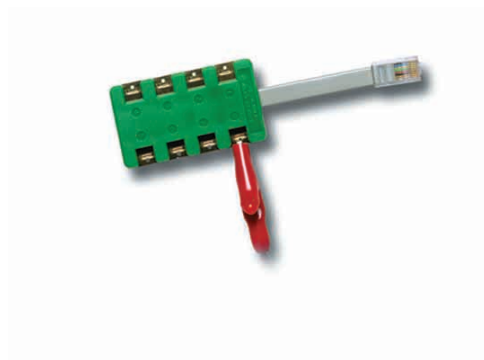

MA1 - Modular Adaptor

The MA1 is available in two versions and features 6 alligator clip/hook contacts.

- MA1/RJ11 - 6/6 plug, also fits 4 way socket.
- MA1/631A - 6/6 plug (UK), also fits 4 way socket.

Description	Cat./UPC No.
MA1/RJ11	M0110/05
MA1/631A	M0008/00

MA2 alligator clip/hook contacts

The MA2/RJ45 alligator clip/hook contact is now becoming the standard for ISDN and is now becoming the standard for all structured cabling systems and networks. It is supplied as a USA and international 8/8 plug.

Description	Cat./UPC No.
MA2/RJ45	M0110/05

MA3 6 or 8 way banana plug connector

The MA3 is supplied as a 6 or 8 way banana plug connection.

- On the 6 way body, two connections per wire are available, i.e. 2x6.
- On the 8 way body, contacts on opposite sides are separate giving 1x8 contacts.

Description	Cat./UPC No.
MA3/RJ45	USA/international 8/8 plug M0128/03
MA3/631A	UK 6/6 plug M0128/00

X-ON Electronics

Largest Supplier of Electrical and Electronic Components

Click to view similar products for [chesivale](#) manufacturer: