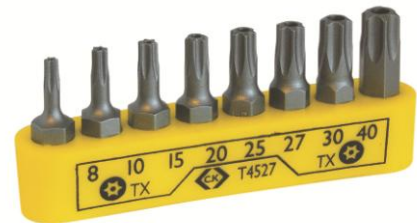

4525 – Slotted 4, 5, & 7mm + PH 1, 2 & 3 + PZD1, 2 & 3 + TX 15 & 20

4524

4527 – TX Tamperproof 8, 10, 15, 20, 25, 27, 30 & 40

4525

4528 – Hex Tamperproof 2, 2.5, 3, 4, 5, 5.5, 6 & 7mm

4527

4509 – 41 piece set - Contents: PH1 x2, PH2 x4, PH3 x2, PZ1 x4, PZ2 x8, PZ3 x4, Slotted 4mm x2, 5.5mm x2, 6mm x2, 8mm x2, TX15 x1, TX20 x1, TX25 x1, TX30 x1, Hex3 x1, Hex4 x1, Hex5 x1, Hex 6 x1 Screwdriver bit holder x1

4528

4508 – 41 piece set

- ⊕ PH0 x1, PH1 x1, PH2 x3, PH3 x1
- ⊕ PZ0 x1, PZ1 x1, PZ2 x1, PZ3 x1
- ⊖ 4.0mm x1, 5.0mm x1, 6.0mm x1, 8.0mm x1
- ⊙ Size 4x1, Size 5x1, Size 6x1, Size 8x1
- ⊙ Size 4x1, Size 6x1, Size 8x1, Size 10x1
- ⊕ Size 6x1, Size 8x1, Size 10x1
- ⊕ TX8 x1, TX10 x1, TX15 x1, TX20 x1, TX25 x1, TX27 x1, TX30 x1, TX40 x1
- ⊕ Size 1x1, Size 2x1, Size 3x1, Size 4x1
- ⊕ Size 1x1, Size 2x1, Size 3x1
- Screwdriver Bit Holder x1