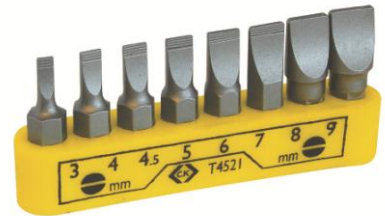

Range Description

A range of professional quality screwdriver bits sets

Features

- Premium quality S2 alloy steel for exceptional strength & durability
- Precision machined tip for an exact fit & damage free screwdriving

Contents:

4502 – 31 set – Contents: PZ1 x1, PZ2 x4, PZ3 x1, PH1 x1, PH2 x2, TX10 x2, TX15 x4, TX20 x4, TX25 x2, TX30 x2, TX40 x1, Slotted 4,0 x1, 5,5 x1, 6,5 x1, Hex4 x1, Hex5 x1, Hex6 x1, Screwdriver bit holder x1

4501 – TX10 x1, TX15 x1, TX20 x1, TX25 x1, TX30 x1, TX40 x1, Screwdriver bit holder x1

T4517 - PZ1 x1, PZ2 x4, PZ3 x1

T4502

T4501

T4517

4520 – 4 bit sets Cat No. 4521, 4522, 4523 & 4524 plus 4570 bit driver

4520

4521 – Slotted 3, 4, 4.5, 5, 6, 7, 8 & 9mm

4521

4522 – PH 0, 1, 2, & 3 + PZD 0, 1, 2, & 3

4522

4523 – TX 8, 10, 15, 20, 25, 27, 30 & 40

4523

4524 – Hex 1.5, 2, 2.5, 3, 4, 5, 5.5 & 6mm