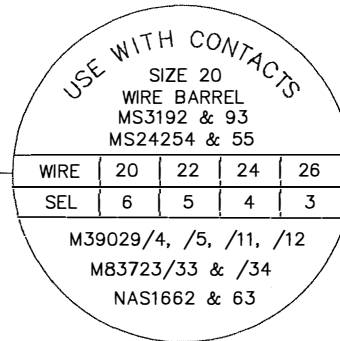

REVISIONS				
REV. SYM.	E.C.O. NUMBER	DESCRIPTION	BY DATE	APP'D DATE
2		ADDED CHART	JWJ 4/18/03	RRR 4/18/03
3		THRU WAS .800	TD 3/18/11	

NOTE: FOR USE WITH DANIELS CRIMP TOOLS ACCOMMODATING "86" SERIES POSITIONERS

LOCATOR	
HOLE DIMENSIONS	ADDITIONAL FEATURES
Ø.081 ↓THRU	└┘ Ø.107 ↓.310

RESTRICTED & CONFIDENTIAL		MATERIAL	ITEM	PART NO.	QTY.	DESCRIPTION/REMARKS	
CONFIDENTIAL PROPERTY OF DANIELS MANUFACTURING CORP. NOT TO BE DISCLOSED TO OTHERS, REPRODUCED OR USED FOR ANY OTHER PURPOSE, EXCEPT AS AUTHORIZED IN WRITING BY DANIELS MANUFACTURING. MUST BE RETURNED TO DANIELS MANUFACTURING CORP. ON COMPLETION OF ORDER OR OTHER PURPOSE FOR WHICH SENT.		HEAT TREAT	DRN.	J. JOYCE	DATE	12/28/99	
			CHK'D.	RRR	DATE	12/28/99	
			APP'D.		DATE		
			APP'D.		DATE		
DO NOT SCALE DRAWING		FINISH	NOTE: THIS DRAWING IS AN OUTLINE DRAWING OF THE RESPECTIVE DMC PART NUMBER INDICATED. ACTUAL DMC PART NUMBER IS DRAWING NUMBER WITHOUT THE "-ENV" SUFFIX.		WHERE USED: (M22520/7-02)		
			SIZE	SCALE	CAD P/N	SHEET	OF
			B	NTS	86-1S-ENV	1	1
			POSTING	DWG. NO.	REV.		
	86-1S-ENV	3					