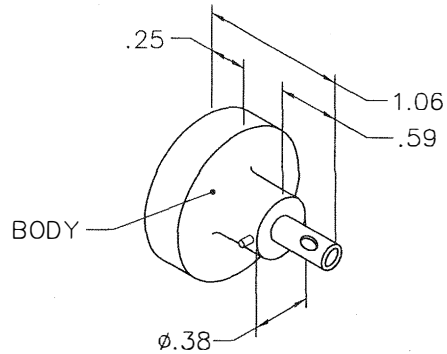

REVISIONS				
REV. SYM.	E.C.O. NUMBER	DESCRIPTION	BY DATE	APP'D DATE
2		ADDED CHART	JWJ 4/18/03	RRR 4/18/03
3		THRU WAS .800	TD 3/18/11	

NOTE: FOR USE WITH DANIELS CRIMP TOOLS ACCOMMODATING "86" SERIES POSITIONERS

LOCATOR	
HOLE DIMENSIONS	ADDITIONAL FEATURES
Ø.081 ↓THRU	└┘ Ø.107 ↓.310

RESTRICTED & CONFIDENTIAL		MATERIAL	ITEM	PART NO.	QTY.	DESCRIPTION/REMARKS	
CONFIDENTIAL PROPERTY OF DANIELS MANUFACTURING CORP. NOT TO BE DISCLOSED TO OTHERS, REPRODUCED OR USED FOR ANY OTHER PURPOSE, EXCEPT AS AUTHORIZED IN WRITING BY DANIELS MANUFACTURING. MUST BE RETURNED TO DANIELS MANUFACTURING CORP. ON COMPLETION OF ORDER OR OTHER PURPOSE FOR WHICH SENT.		HEAT TREAT	DRN.	J. JOYCE	DATE	12/28/99	
			CHK'D.	RRR	DATE	12/28/99	
			APP'D.		DATE		
			APP'D.		DATE		
DO NOT SCALE DRAWING		FINISH	NOTE: THIS DRAWING IS AN OUTLINE DRAWING OF THE RESPECTIVE DMC PART NUMBER INDICATED. ACTUAL DMC PART NUMBER IS DRAWING NUMBER WITHOUT THE "-ENV" SUFFIX.		WHERE USED: (M22520/7-02)		
			SIZE	SCALE	CAD P/N	SHEET	OF
			B	NTS	86-1S-ENV	1	1
			POSTING	DWG. NO.	REV.		
	86-1S-ENV	3					

DANIELS MANUFACTURING CORP.  
ORLANDO, FLORIDA  
CAGE 11831

TITLE  
ENVELOPE DRAWING  
POSITIONER