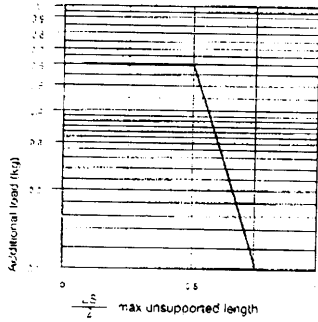

Self-Supporting Capacity Diagram

The maximum length of the self-supporting capacity ($\frac{LS}{2}$) in relationship to the weight of the cables and hoses contained per linear metre.

For applications with $\frac{LS}{2}$ and weights not included in the area of the diagram showing self-supporting capacity, verify the possible use of support rollers (see page 30).