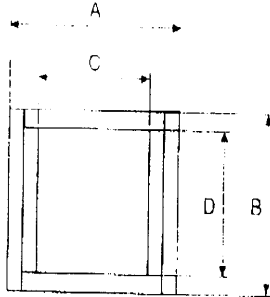

## Nylon Cable Chain

inner height (D) 12 mm

Construction by single link.

Very smooth chain particularly suitable for small automatic machines like printers, measurement equipment etc.