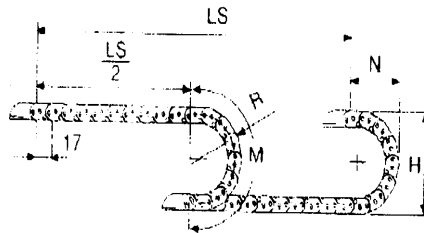

## Nylon Cable Chain

inner height (D) 12 mm

Construction by single link.

Very smooth chain particularly suitable for small automatic machines like printers, measurement equipment etc.

### Technical characteristics when self-supported

Speed	10 m/s
Acceleration	50 m/s <sup>2</sup>

For higher requirements please consult our technical dept.

A	B	C	D	R	Weight/m	Chain Part Number
mm	mm	mm	mm	mm	kg	
18	15	12	12	018-030-040	0,13	SR20012□□□*
31	15	25	12	018-030-040	0,14	SR20025□□□*
41	15	35	12	018-030-040	0,15	SR20035□□□*

\*Complete the code by inserting the value of the radius (R): Ex: SR20012 □□□

R	H	N	M
mm	mm	mm	mm
018	51	45	95
030	75	55	130
040	95	70	165

Length of chain (L)

Half travel distance ( $\frac{LS}{2}$ )  
plus length of curve (M)

### Self-Supporting Capacity Diagram

The maximum length of the self-supporting capacity ( $\frac{LS}{2}$ ) in relationship to the weight of the cables and hoses contained per linear metre.

For applications with  $\frac{LS}{2}$  and weights not included in the area of the diagram showing self-supporting capacity, verify the possible use of support rollers (see page 30).