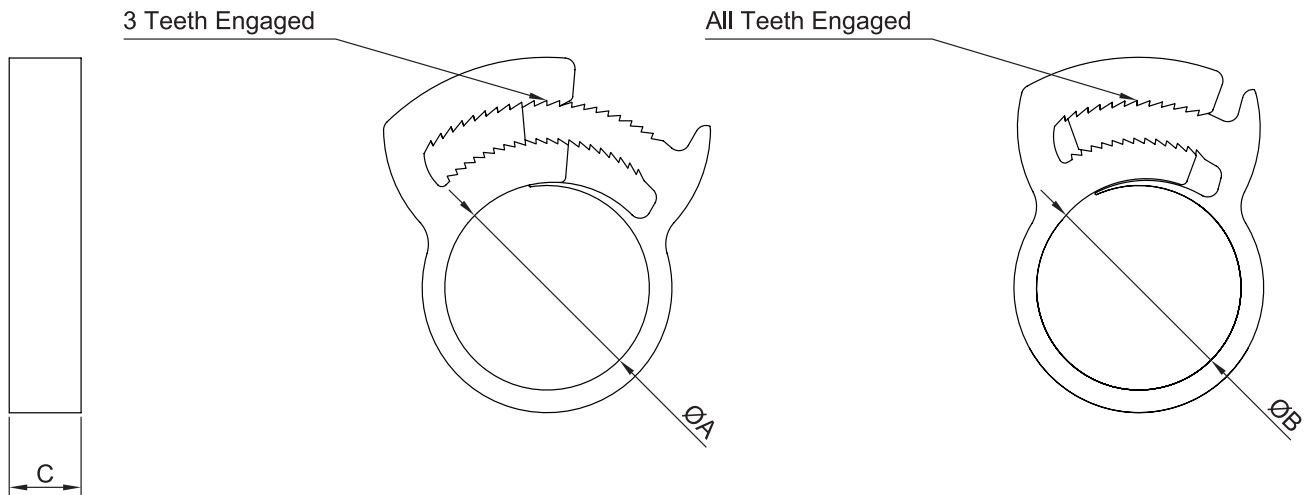

# Nylon Hose Clamp

## Features:

- The plastic clip is an injection moulded multi-purpose clip and provides an alternative method of clamping hoses.
- Material : Nylon 6.6

## Part Number Table

Description	Size Ref	All Teeth Engaged	3 Teeth Engaged	C Ref	Part Number
		A - Min Clamp Ø	B - Max Clamp Ø		
Nylon Hose Clamp	B	7.9mm	9.2mm	4.6mm	7235318
	BB	9.2mm	10.3mm	4.5mm	7235320
	G	16.9mm	19.1mm	6.9mm	7235380
	J	20.3mm	23mm	6.4mm	7235409
	M	26.5mm	29.5mm	7.4mm	7235434