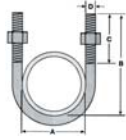

Steel
Bright Zinc Plated

● Supplied with nuts and washers

Nom Pipe Bore ID	A	B	C	D	Order Code
25	34	60	30	6	No Order Code
32	44	70	40	10	No Order Code
40	51	80	40	10	No Order Code
50	61	90	40	10	No Order Code
65	78	105	40	10	723-7728
80	90	115	40	12	No Order Code
100	114	140	40	12	723-7741

H328.401061

Nom. Pipe Bore ID	Qty. Per Pack	Order Code	Price Per Pack
25	10	No Order Code	
32	5	No Order Code	
40	5	No Order Code	
50	5	No Order Code	
65	5	723-7728	
80	5	No Order Code	
100	5	723-7741	