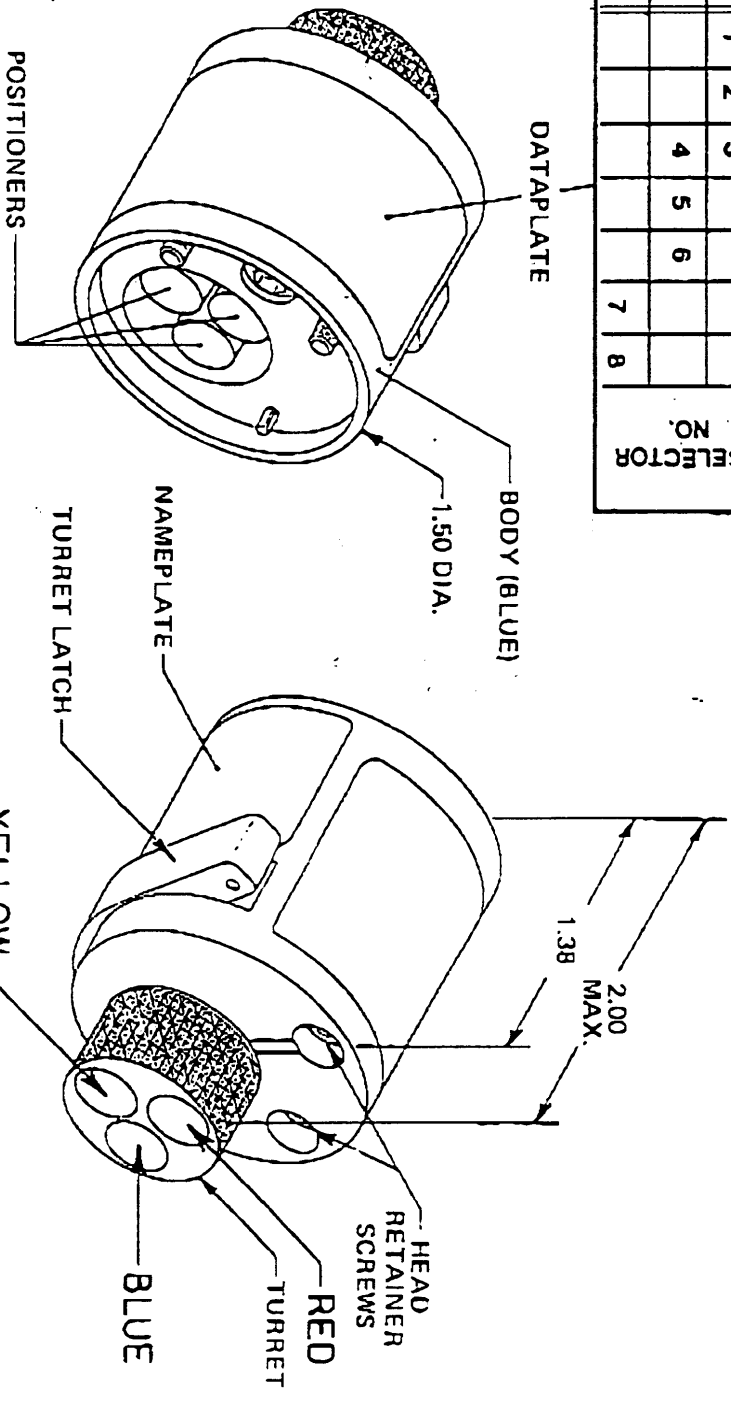

890-388

MS27655 MS27490 91,92,93,94	POSITIONER COLOR	24	22	20	18	16	14	12	WIRE SIZE
-20	RED	1	2	3					
-16	BLUE			4	5	6			
-12	YELLOW								

POSITIONER COLOR	HOLE DIA.	REMARKS
RED	$\pm .002$ .082 THRU	C'BORE $\pm .003$ .096 DEEPT. $\pm .002$
BLUE	$\pm .002$ .116 THRU	C'BORE $\pm .003$ .136 DEEPT. $\pm .003$
YELLOW	$\pm .002$ .166 THRU	C'BORE $\pm .003$ .185 DEEPT. $\pm .003$

MAT'L./BR.	HEAT TREAT	FINISH

UNLESS OTHERWISE SPECIFIED TOLERANCE FRACTIONS $\frac{1}{16}$ ANGLES $15'$ DECIMALS X.1.040 - X1.2.010 .XXX.1.005 - .XXX.2.0005 SHARP EDGES .001 - .015	DATE 1/31/86	DATE 2/2/86	DATE 2/2/86	TITLE TURRET HEAD
DRN J.W.S.	CHK'D XMS	APP'D. [Signature]	DATE 2/2/86	
ITEM	PART NO.	NEED.	DESCRIPTION/REMARKS	
			DANIELS MANUFACTURING CORP. ORLANDO, FLORIDA FORM 17881	