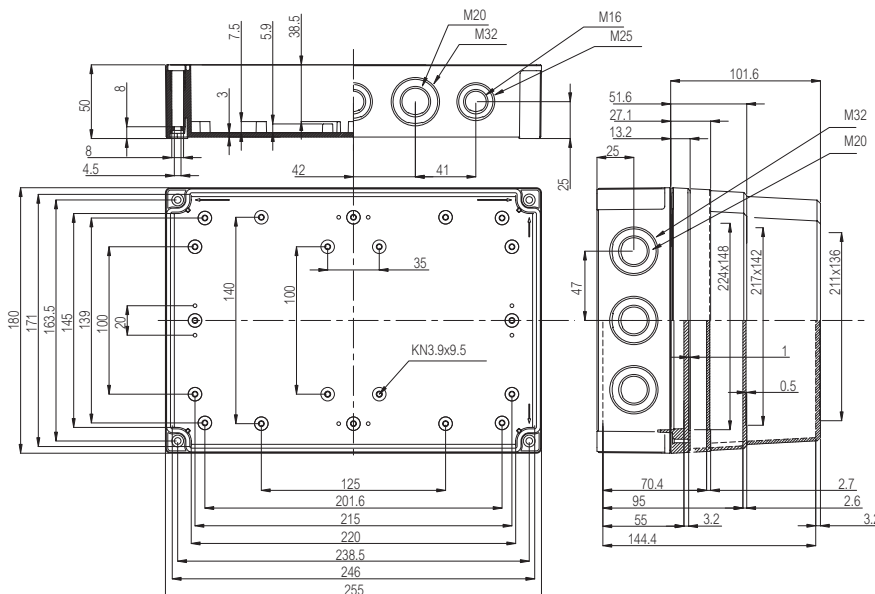

MNX PCM 200/100 G

Sample photo

Order symbol: PCM 200/100 G
Product nbr: 6016327
Description: Enclosure, PC
Remarks: Grey cover

EAN: 6418074038159
EI. number:
 Finland: 3421653
 Electric No. Denmark: 8212027323
 Electric No. Italy: 7341075
 Electric No. Sweden: 2535348

Including: Base with metric knock-outs and TPE gasket, screws for mounting plate/DIN-rail and cover with polyamide cover screws.

Dimensions:				Accessories:	
	Length	Width	Height		
mm:	255	180	100	MIN 15	DIN-15 Mounting rail
inch:	10.0	7.1	3.9	MIN 20	DIN-15 Mounting rail
Materials:				MIV 15	DIN-35 Mounting rail
Material:	Polycarbonate			MIV 20	DIN-35 Mounting rail
Base colour:	RAL 7035 -light grey			FP A 200/180	Front plate (Aluminium)
Cover screws material:	Polyamide			HFP 180	Front plate hinge series
Cover colour:	RAL 7035 -light grey			FP 22046	Wall fastening lug (4 pcs)
Cover screws colour:	Grey			Rating:	
Gasket material:	TPE			Ingress Protection (EN 60529): IP66/IP67	
Temperatures:				Impact Resistance (EN 62262): IK08	
Temperature °C (short term):	-40 ... 120 °C			Electrical insulation: Totally insulated	
Temperature °C (continuous):	-40 ... 80 °C			Halogen free (DIN/VDE 0472, Part 815): 1	
Temperature °F (short term):	-40 ... 250 °F			UV resistance: UL 508	
Temperature °F (continuous):	-40 ... 175 °F			Flammability Rating: UL 746C 5"	
Accessories:				Glow Wire Test (IEC 695-2-1) °C: 960	
MIV 200	Mounting plate (Galvanized steel)			NEMA Class: NEMA 1, 4, 4X, 6, 12, 13	
				Certificates:	
				Germanischer Lloyd (GL)	
				SGS Fimko	
				Gost R	