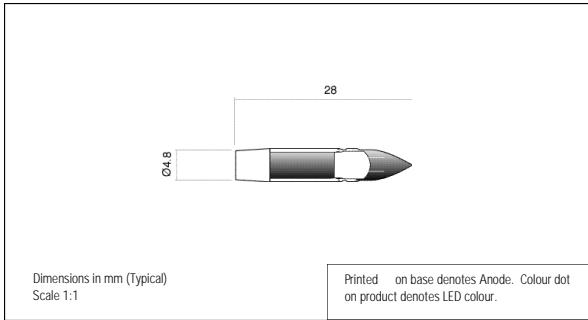

**FILAMENT REPLACEMENT LEDs - T5.5SB**

- Direct replacement for T5.5 SB
- Ideal for industrial pushbutton switches and annunciator panels

209 SERIES

MLQ = 20

Ordering Information & Typical Technical Characteristics (Ta = 25°C)  
 Mean Time Between Failure = 100,000 Hours. Luminous intensity figures refer to the unmodified discrete LED.

PART NUMBER	COLOUR	LENS	VOLTAGE DC Vopr	CURRENT DC Iopr	LUMINOUS INTENSITY Iv@20mA	WAVE LENGTH p	VIEWING ANGLE	OPERATING TEMP Topr	STORAGE TEMP Tstg
<b>HIGH INTENSITY</b>									
209-501-04-38	Red	Water Clear	1.9*	20	2750	660	Wide	-40 ~ +85	-40 ~ +85
209-521-04-38	Yellow		2.0*	20	4500	590			
209-532-04-38	Green		3.4*	20	6000	525			
209-930-04-38	Blue		3.4*	20	2000	470			
209-997-04-38	White		3.4*	20	3000	•			
209-501-20-38	Red		5/6	16	2750	660			
209-521-20-38	Yellow		5/6	15	4500	590			
209-532-20-38	Green		5/6	14	6000	525			
209-930-20-38	Blue		5/6	14	2000	470			
209-997-20-38	White		5/6	14	3000	•			
209-501-21-38	Red		12	20	2750	660			
209-521-21-38	Yellow		12	20	4500	590			
209-532-21-38	Green		12	20	6000	525			
209-930-21-38	Blue		12	20	2000	470			
209-997-21-38	White		12	20	3000	•			
<b>UNITS</b>				<b>Vdc</b>	<b>mA</b>	<b>mcd</b>			

\* = Voltage DC for 20mA product is Vf@20mA, not Vopr

• = Typical emission colour: x=0.31, y=0.32. Colour temperature 8000K. Intensities (Iv) and colour shades of white (x,y co-ordinates) may vary between LEDs within a batch.