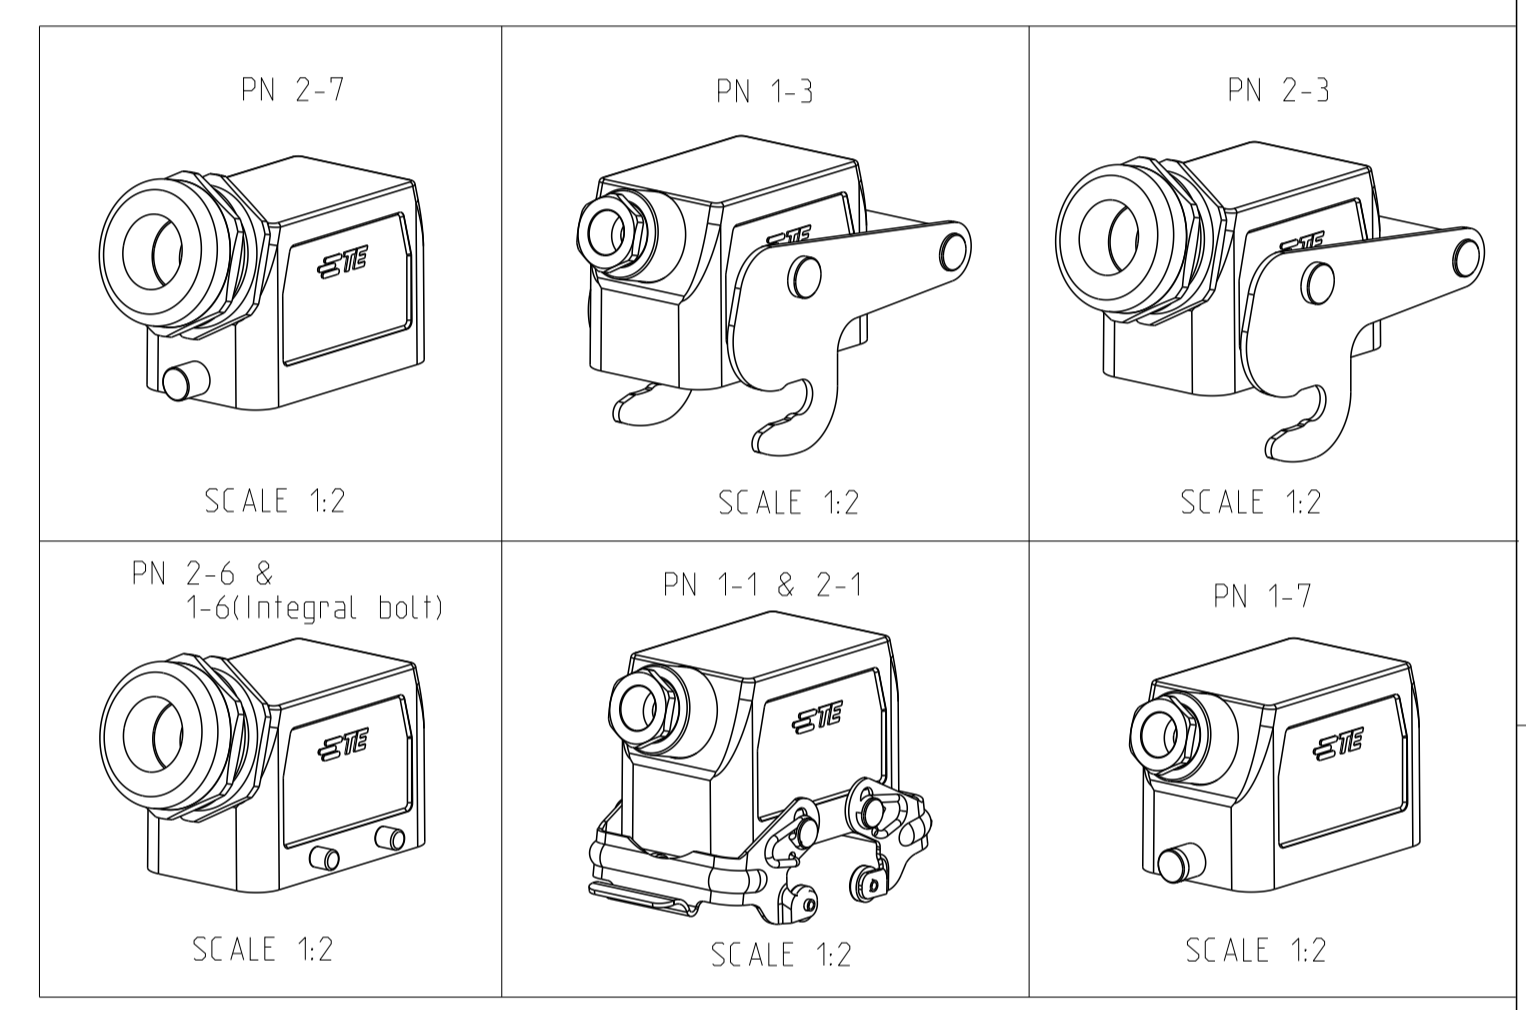

REVISIONS				
P	LTN	DESCRIPTION	DATE	DWN APVD
A3		REVISED PER ECR-16-016768	17AUG2017	AP MKO

- NOTES.
- Material:Housing:Aluminium Diecasting Alloy
 - Surface-Powder Varnish Grey
-Aluminium Oxide +
Varnish Black
 - Varnish on the inside not necessary
 - Packaging
Quantity 5 Pieces in a box

QTY	DESCRIPTION	MATERIAL	SURFACE	COLOR	ITEM NO	REMARKS
1	Gland fitting	Brass	Nickel plated	Blue	11	PG16
1	Cable connection round	Brass	Nickel plated	Blue	10	PG16
1	ZB Central clip	Stainless steel	Blank	-	9	
1	ZB Central clip	Steel	Zinc plated	Blue	8	
2	LB-Clip bolt	Stainless steel	Blank	-	7	
2	LB-Clip bolt	Steel	Zinc plated	Blue	6	
2	VS-Side clip	Stainless steel	Blank	-	5	
2	VS-Side clip	Steel	Zinc plated	Blue	4	
4	VS-Clip bolt	Stainless steel	Blank	-	3	
1	HB-K Hood	Aluminium	Aluminium oxide	Black	2	
1	HB Hood	Aluminium	-	Grey	1	
2-3	DESCRIPTION	MATERIAL	SURFACE	COLOR	ITEM NO	REMARKS
	DESCRIPTION					
	HB.10.STS.1.16					
	HB-K.10.STS.1.16					
	HB.10.STS-VS.1.16					
	HB-K.10.STS-VS.1.16					
	HB10.STS-GR.1.16					
	HB-K.10.STS-GR.1.16					
	HB-Z.10.STS-ZB.1.16					
	HB-K/Z.10.STS-ZB.1.16					

THIS DRAWING IS A CONTROLLED DOCUMENT.

DWN: Schneider 05.12.02
 CHK: Schwiiger 05.12.02

NAME: Hood
 HB.10.STS.1.16

PRODUCT SPEC: -
 APPLICATION SPEC: -

SIZE: A1
 CAGE CODE: 00779
 DRAWING NO: C=1102259

RESTRICTED TO: -