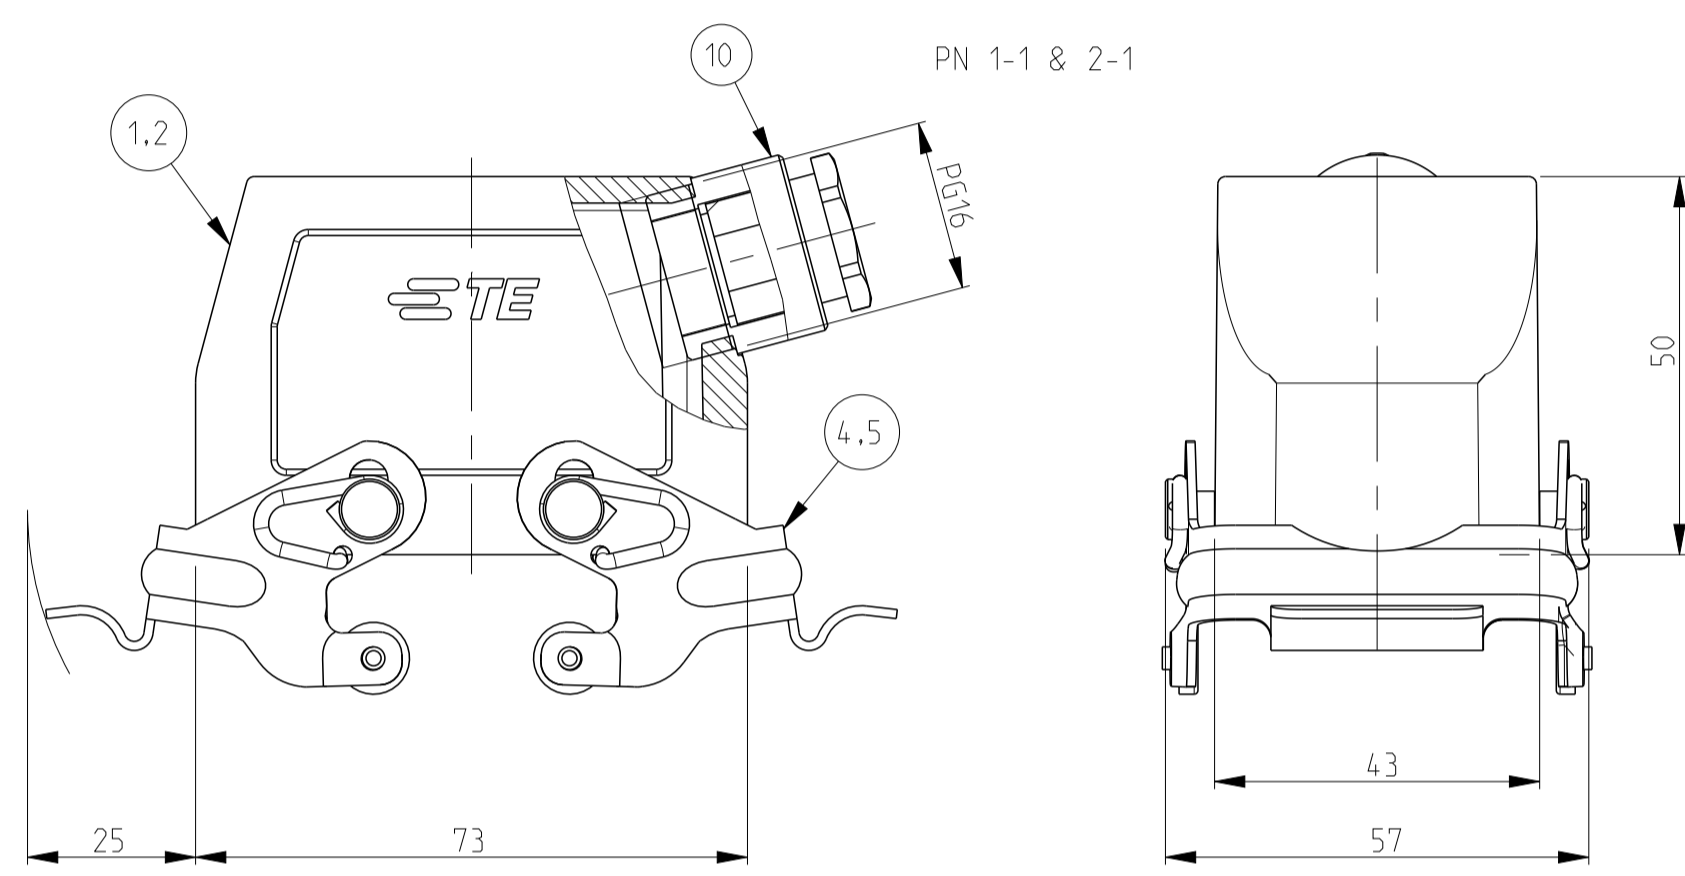

REVISIONS				
P	LTN	DESCRIPTION	DATE	DWN APVD
A3		REVISED PER ECR-16-016768	17AUG2017	AP MKO

- NOTES.
- Material:Housing:Aluminium Diecasting Alloy
 - Surface-Powder Varnish Grey
-Aluminium Oxide +
Varnish Black
 - Varnish on the inside not necessary
 - Packaging
Quantity 5 Pieces in a box

QTY	DESCRIPTION	MATERIAL	SURFACE	COLOR	ITEM NO	REMARKS
1	Gland fitting	Brass	Nickel plated	Blue	11	PG16
1	Cable connection round	Brass	Nickel plated	Blue	10	PG16
1	ZB Central clip	Stainless steel	Blank	-	9	
1	ZB Central clip	Steel	Zinc plated	Blue	8	
2	LB-Clip bolt	Stainless steel	Blank	-	7	
2	LB-Clip bolt	Steel	Zinc plated	Blue	6	
2	VS-Side clip	Stainless steel	Blank	-	5	
2	VS-Side clip	Steel	Zinc plated	Blue	4	
4	VS-Clip bolt	Stainless steel	Blank	-	3	
1	HB-K Hood	Aluminium	Aluminium oxide	Black	2	
1	HB Hood	Aluminium	-	Grey	1	
2-3	DESCRIPTION	MATERIAL	SURFACE	COLOR	ITEM NO	REMARKS
	DESCRIPTION					
	HB.10.STS.1.16					
	HB-K.10.STS.1.16					
	HB.10.STS-VS.1.16					
	HB-K.10.STS-VS.1.16					
	HB10.STS-GR.1.16					
	HB-K.10.STS-GR.1.16					
	HB-Z.10.STS-ZB.1.16					
	HB-K/Z.10.STS-ZB.1.16					

THIS DRAWING IS A CONTROLLED DOCUMENT.

DWN: Schneider 05.12.02
 CHK: Schwiiger 05.12.02

NAME: Hood
 HB.10.STS.1.16

PRODUCT SPEC: -
 APPLICATION SPEC: -

SIZE: A1
 CAGE CODE: 00779
 DRAWING NO: C=1102259

RESTRICTED TO: -