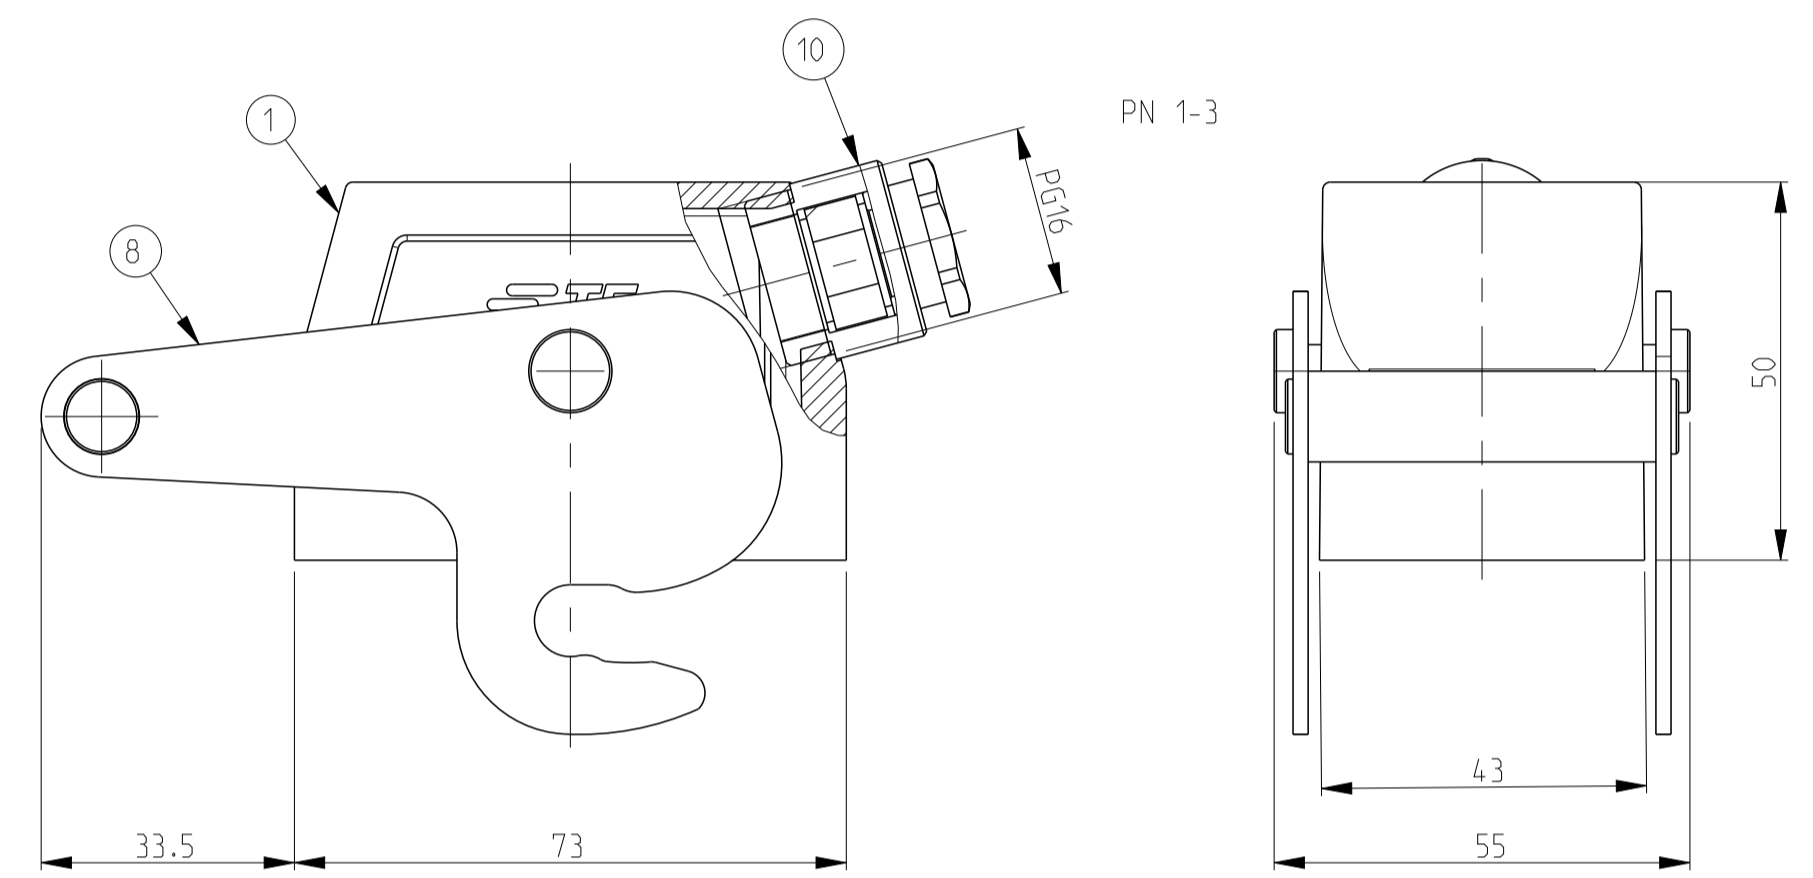

REVISIONS				
P	LTN	DESCRIPTION	DATE	DWN APVD
A3		REVISED PER ECR-16-016768	17AUG2017	AP MKO

- NOTES.
- Material:Housing:Aluminium Diecasting Alloy
 - Surface-Powder Varnish Grey
-Aluminium Oxide +
Varnish Black
 - Varnish on the inside not necessary
 - Packaging
Quantity 5 Pieces in a box

QTY	DESCRIPTION	MATERIAL	SURFACE	COLOR	ITEM NO	REMARKS
1	Gland fitting	Brass	Nickel plated	Blue	11	PG16
1	Cable connection round	Brass	Nickel plated	Blue	10	PG16
1	ZB Central clip	Stainless steel	Blank	-	9	
1	ZB Central clip	Steel	Zinc plated	Blue	8	
2	LB-Clip bolt	Stainless steel	Blank	-	7	
2	LB-Clip bolt	Steel	Zinc plated	Blue	6	
2	VS-Side clip	Stainless steel	Blank	-	5	
2	VS-Side clip	Steel	Zinc plated	Blue	4	
4	VS-Clip bolt	Stainless steel	Blank	-	3	
1	HB-K Hood	Aluminium	Aluminium oxide	Black	2	
1	HB Hood	Aluminium	-	Grey	1	
2-3	DESCRIPTION	MATERIAL	SURFACE	COLOR	ITEM NO	REMARKS
	DESCRIPTION					
	HB.10.STS.1.16					
	HB-K.10.STS.1.16					
	HB.10.STS-VS.1.16					
	HB-K.10.STS-VS.1.16					
	HB10.STS-GR.1.16					
	HB-K.10.STS-GR.1.16					
	HB-Z.10.STS-ZB.1.16					
	HB-K/Z.10.STS-ZB.1.16					

THIS DRAWING IS A CONTROLLED DOCUMENT.

DWN: Schneider 05.12.02
 CHK: Schwiiger 05.12.02

NAME: Hood
 HB.10.STS.1.16

PRODUCT SPEC: -
 APPLICATION SPEC: -

SIZE: A1
 CAGE CODE: 00779
 DRAWING NO: C=1102259

RESTRICTED TO: -