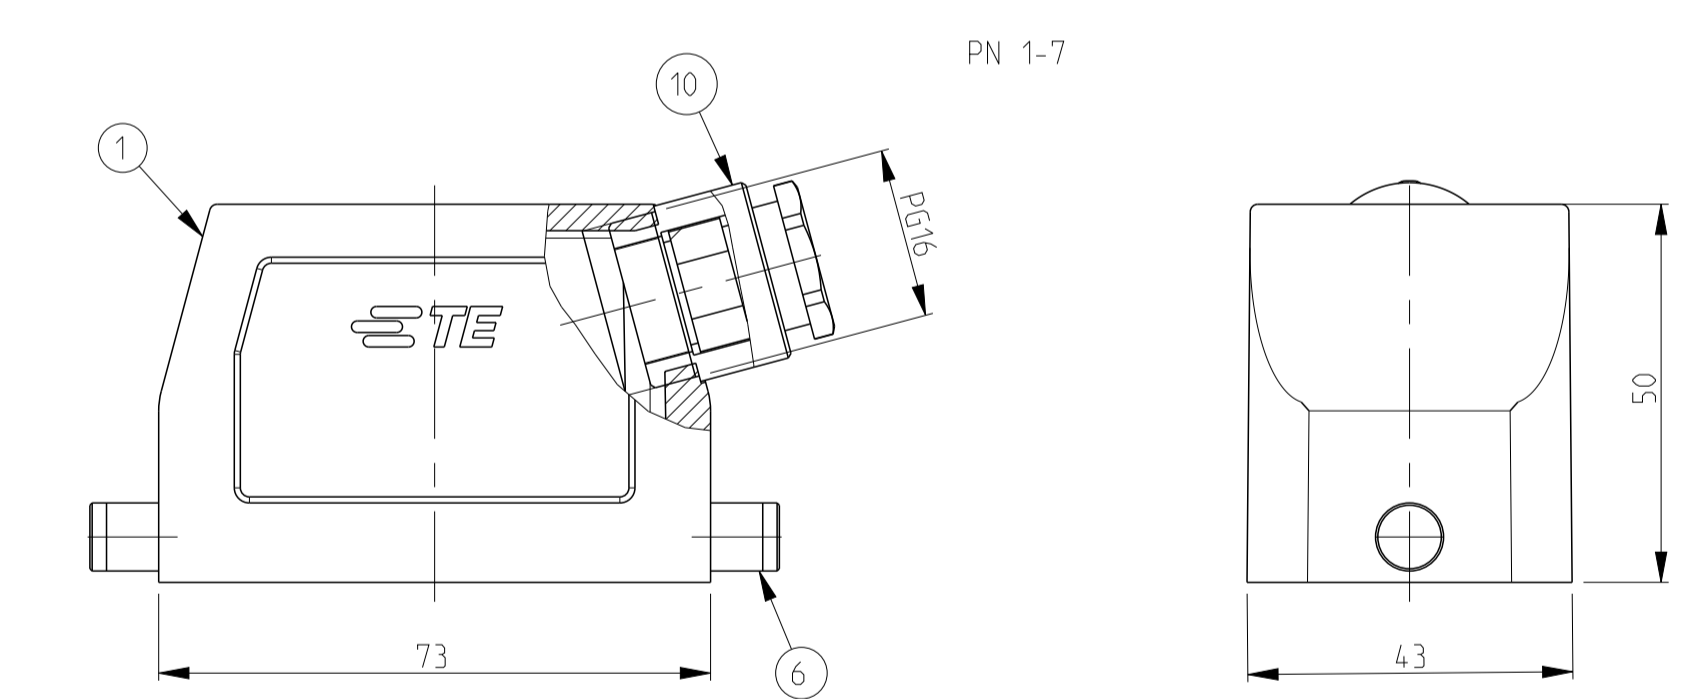

REVISIONS				
P	LTN	DESCRIPTION	DATE	DWN APVD
A3		REVISED PER ECR-16-016768	17AUG2017	AP MKO