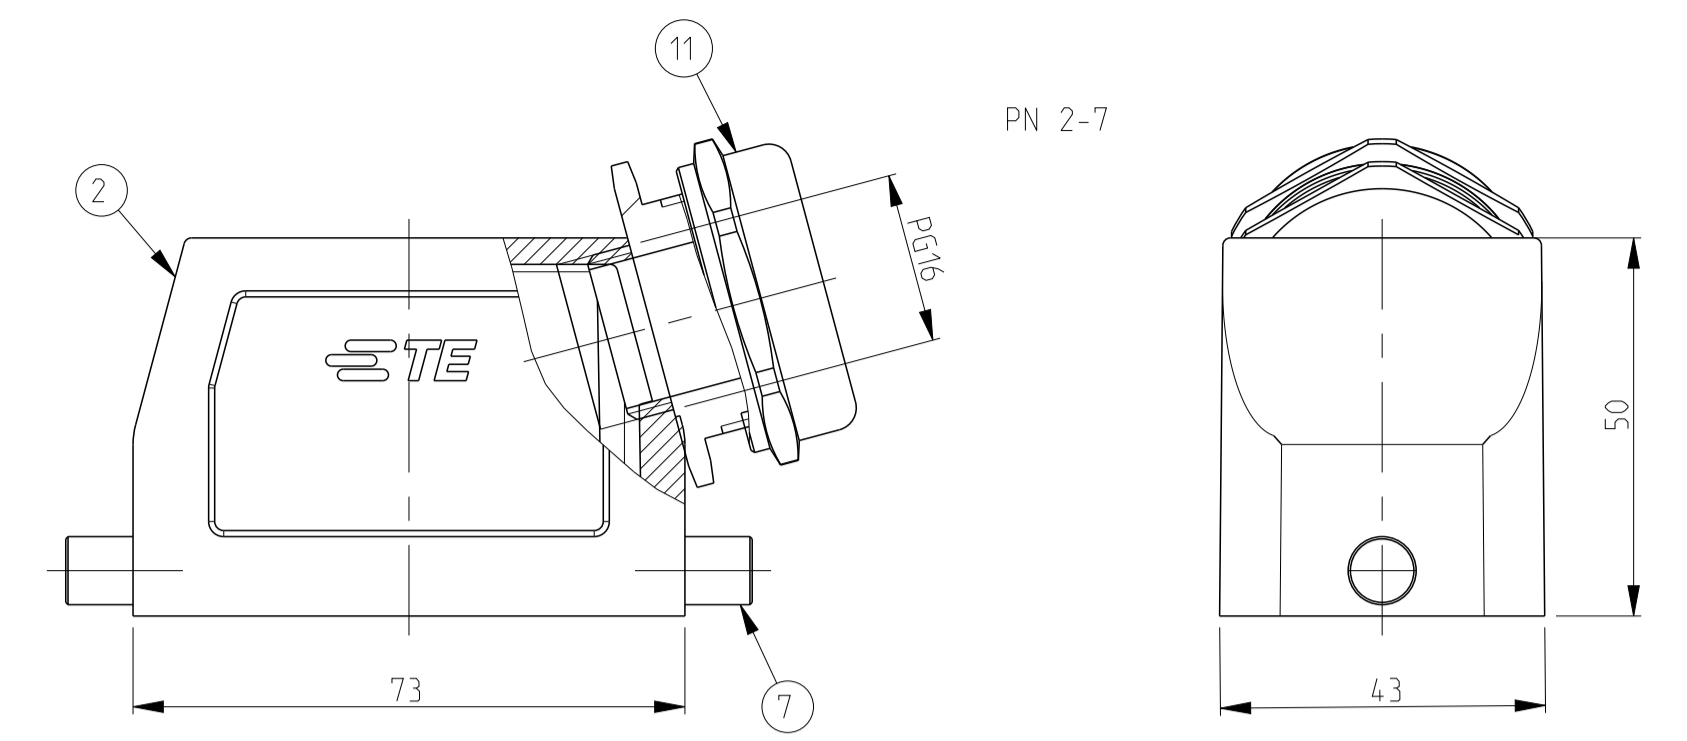

REVISIONS				
P	LTN	DESCRIPTION	DATE	DWN APVD
A3		REVISED PER ECR-16-016768	17AUG2017	AP MKO