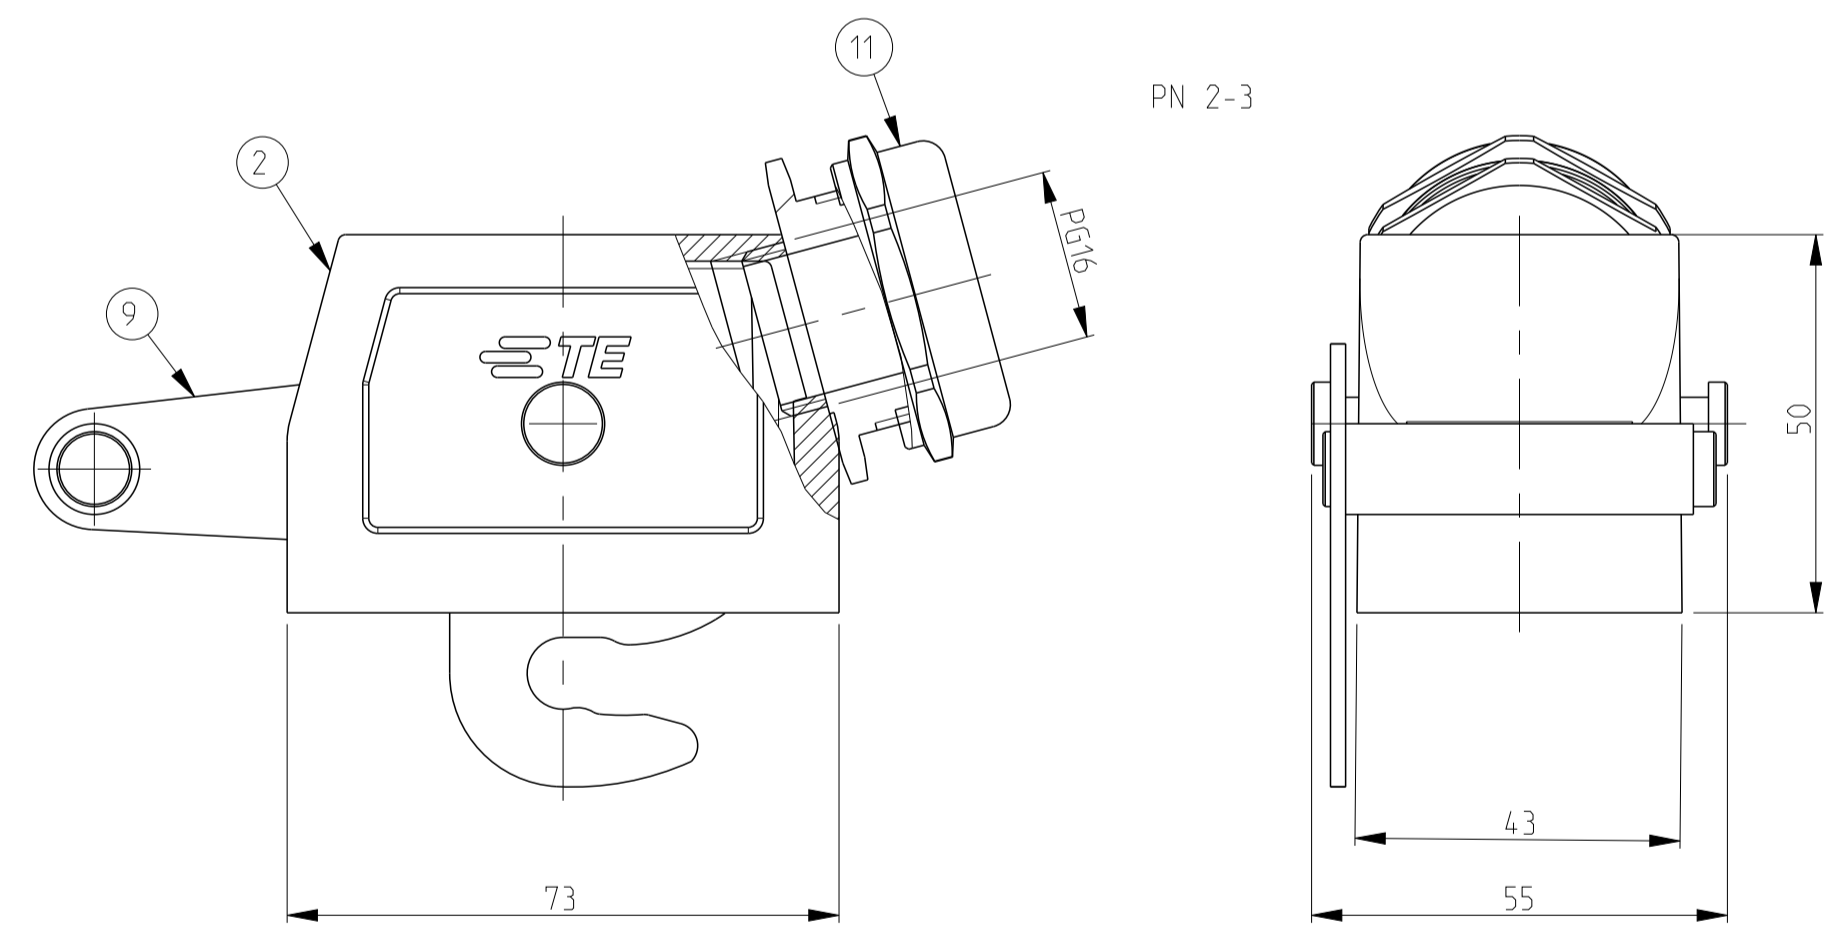

REVISIONS				
P	LTN	DESCRIPTION	DATE	DWN APVD
A3		REVISED PER ECR-16-016768	17AUG2017	AP MKO

- NOTES.
- Material:Housing:Aluminium Diecasting Alloy
 - Surface-Powder Varnish Grey
-Aluminium Oxide +
Varnish Black
 - Varnish on the inside not necessary
 - Packaging
Quantity 5 Pieces in a box

QTY	DESCRIPTION	MATERIAL	SURFACE	COLOR	ITEM NO	REMARKS
1	Gland fitting	Brass	Nickel plated	Blue	11	PG16
1	Cable connection round	Brass	Nickel plated	Blue	10	PG16
1	ZB Central clip	Stainless steel	Blank	-	9	
1	ZB Central clip	Steel	Zinc plated	Blue	8	
2	LB-Clip bolt	Stainless steel	Blank	-	7	
2	LB-Clip bolt	Steel	Zinc plated	Blue	6	
2	VS-Side clip	Stainless steel	Blank	-	5	
2	VS-Side clip	Steel	Zinc plated	Blue	4	
4	VS-Clip bolt	Stainless steel	Blank	-	3	
1	HB-K Hood	Aluminium	Aluminium oxide	Black	2	
1	HB Hood	Aluminium	-	Grey	1	
2-3	DESCRIPTION	MATERIAL	SURFACE	COLOR	ITEM NO	REMARKS
	DESCRIPTION					
	HB.10.STS.1.16					
	HB-K.10.STS.1.16					
	HB.10.STS-VS.1.16					
	HB-K.10.STS-VS.1.16					
	HB10.STS-GR.1.16					
	HB-K.10.STS-GR.1.16					
	HB-Z.10.STS-ZB.1.16					
	HB-K/Z.10.STS-ZB.1.16					

THIS DRAWING IS A CONTROLLED DOCUMENT.

DWN: Schneider 05.12.02
 CHK: Schwiiger 05.12.02

NAME: Hood
 HB.10.STS.1.16

PRODUCT SPEC: -
 APPLICATION SPEC: -

SIZE: A1
 CAGE CODE: 00779
 DRAWING NO: C=1102259

RESTRICTED TO: -