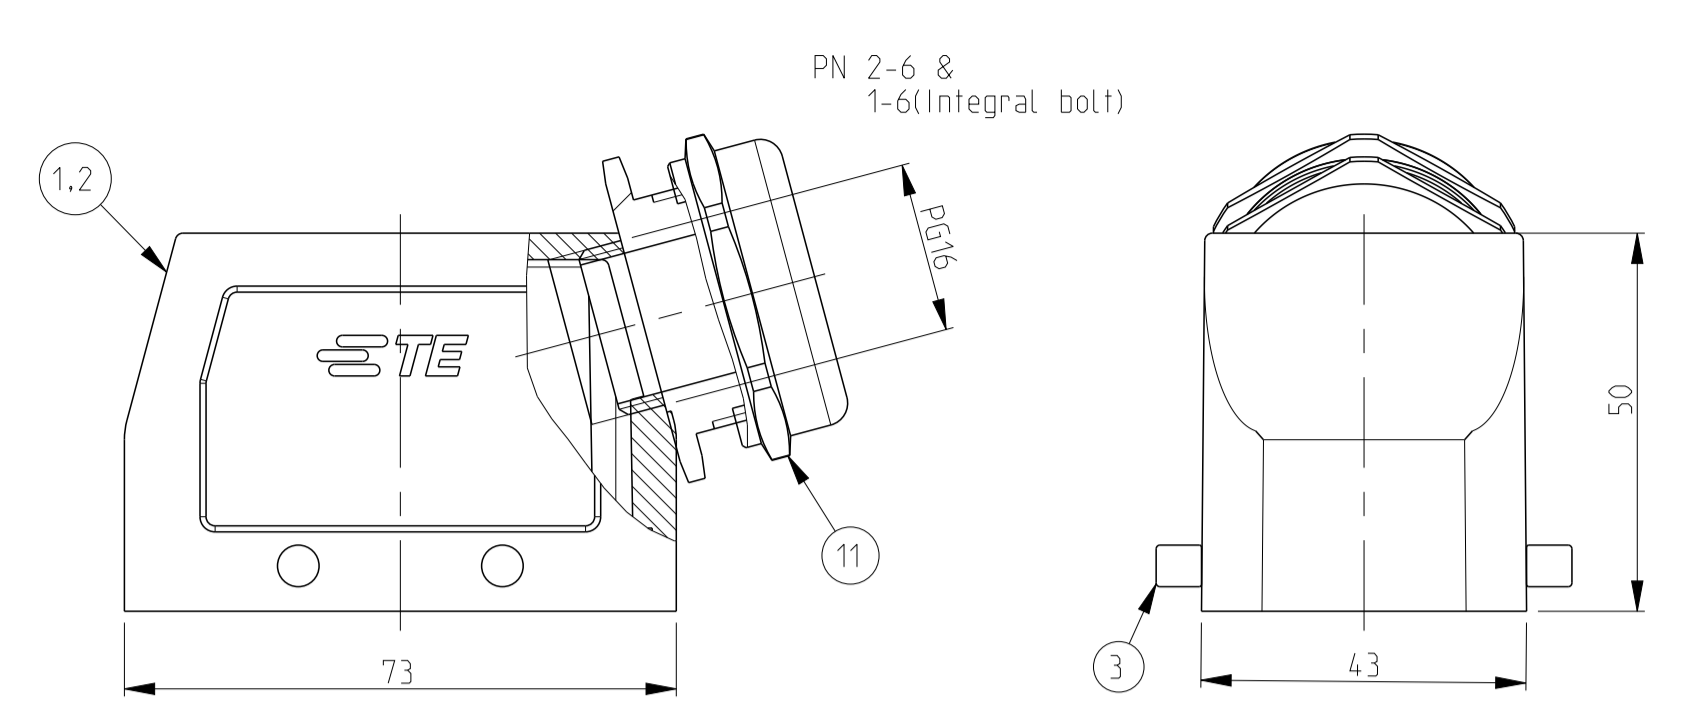

REVISIONS				
P	LTN	DESCRIPTION	DATE	DWN APVD
A3		REVISED PER ECR-16-016768	17AUG2017	AP MKO