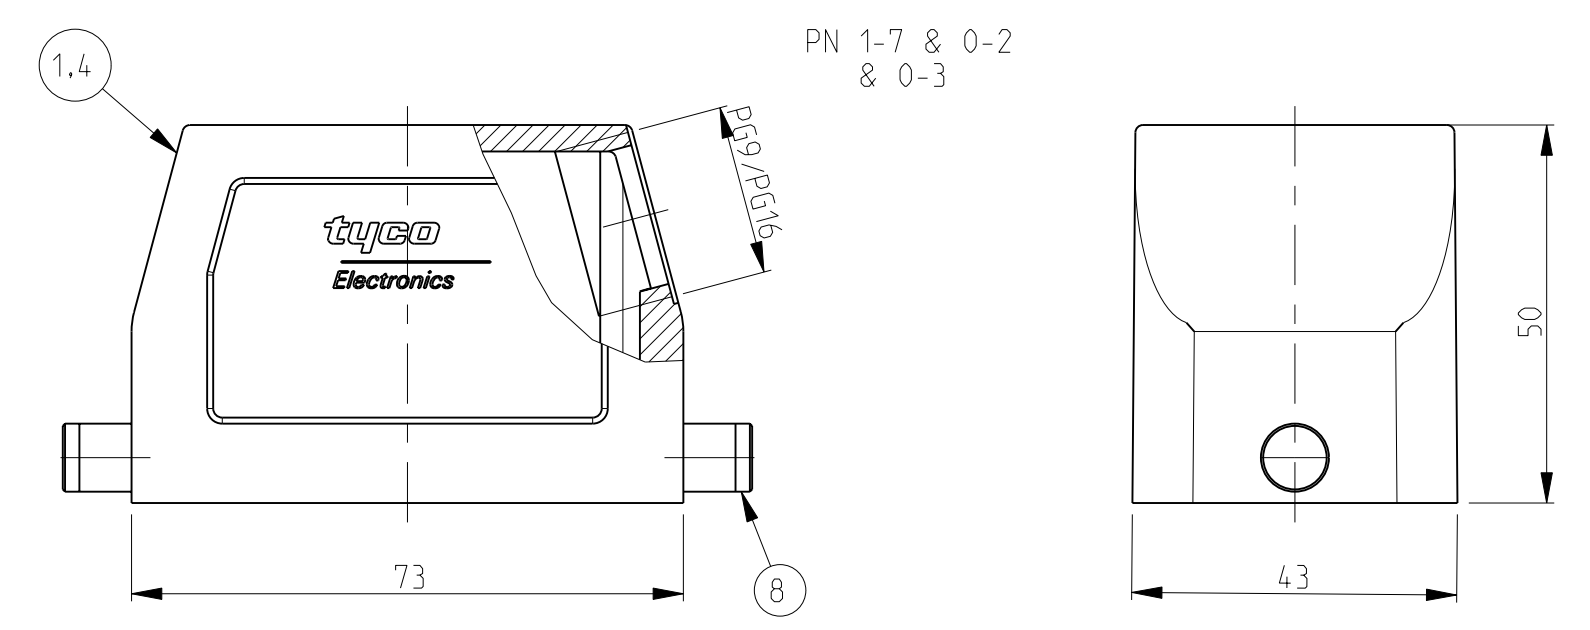

LOC	DIST	REV	DESCRIPTION	DATE	DWN	APVD
-	-	A7	ECR-16-015318	26OCT2017	GR	MKO