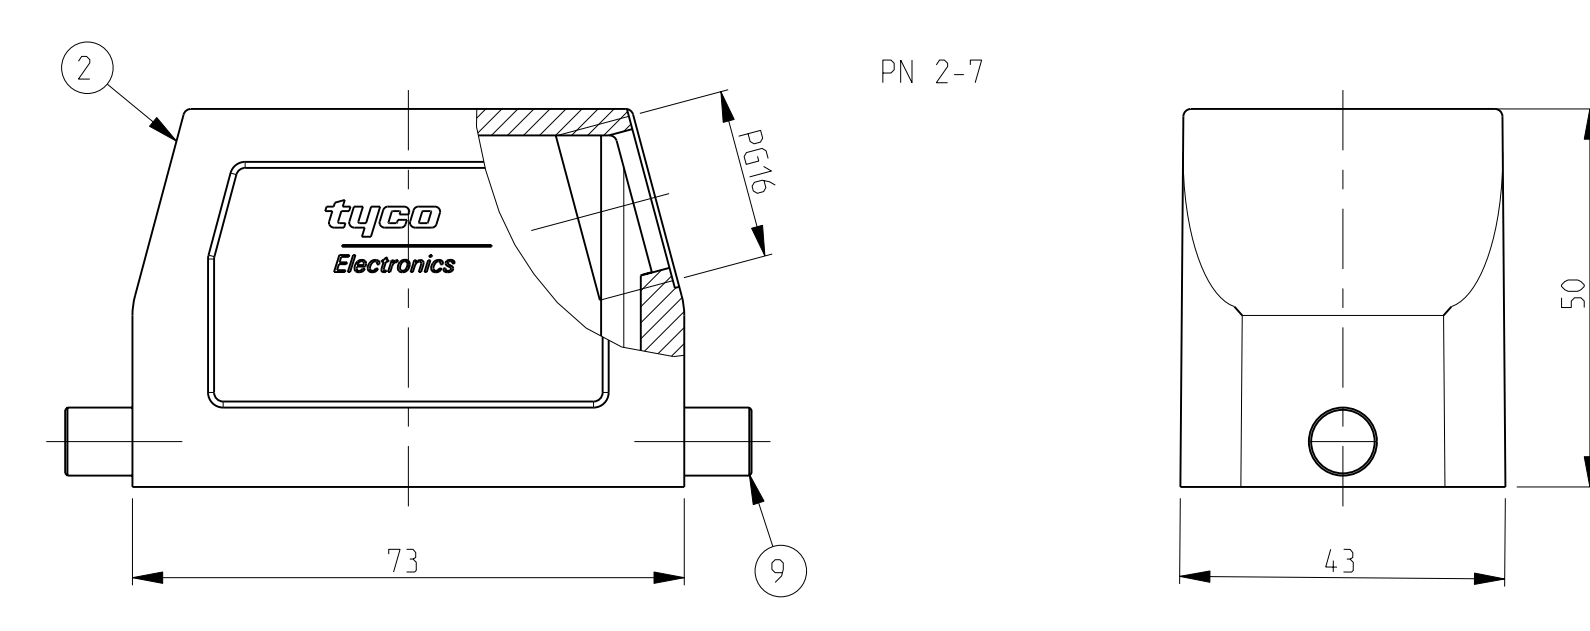

LOC	DIST	REV	DESCRIPTION	DATE	DWN	APVD
-	-	A7	ECR-16-015318	26OCT2017	GR	MKO