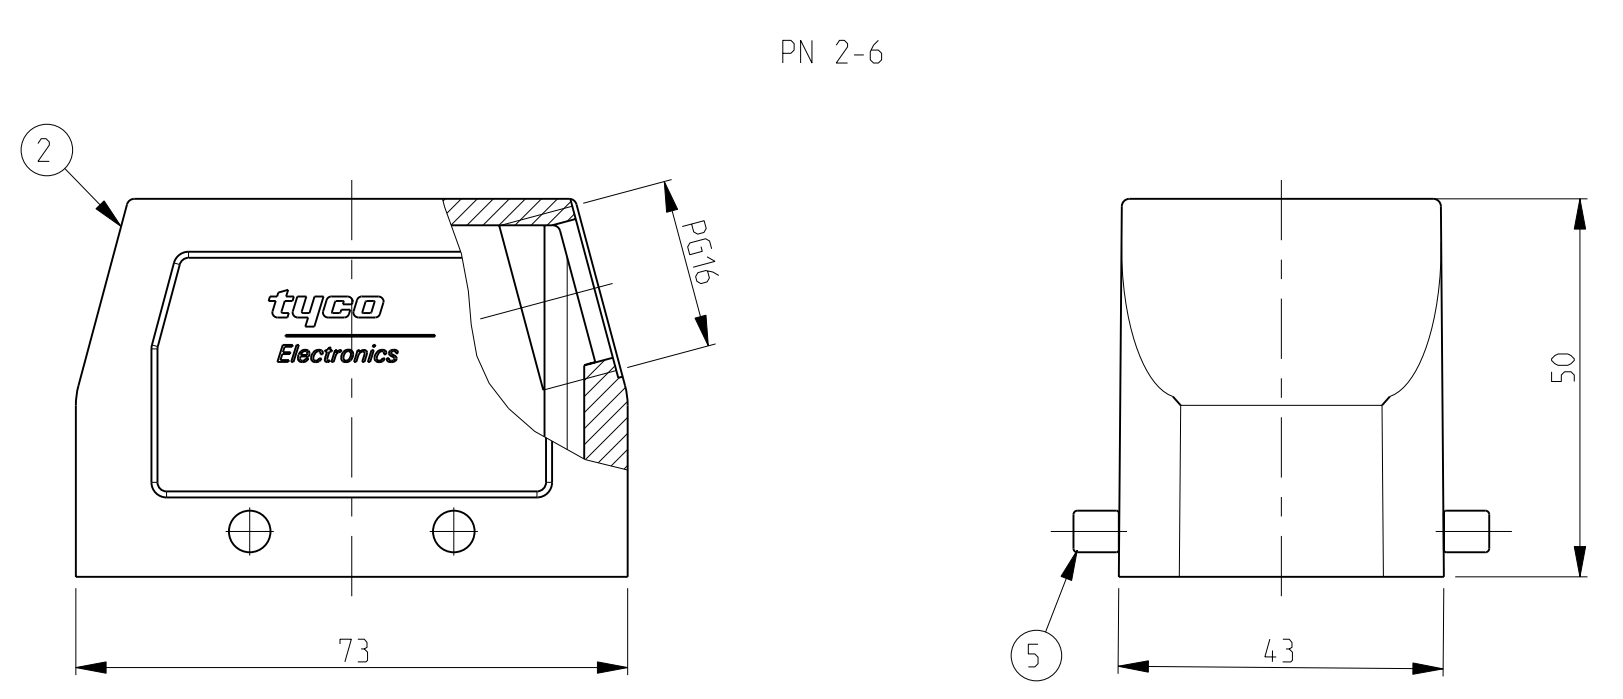

LOC	DIST	REV	DESCRIPTION	DATE	DWN	APVD
-	-	A7	ECR-16-015318	26OCT2017	GR	MKO