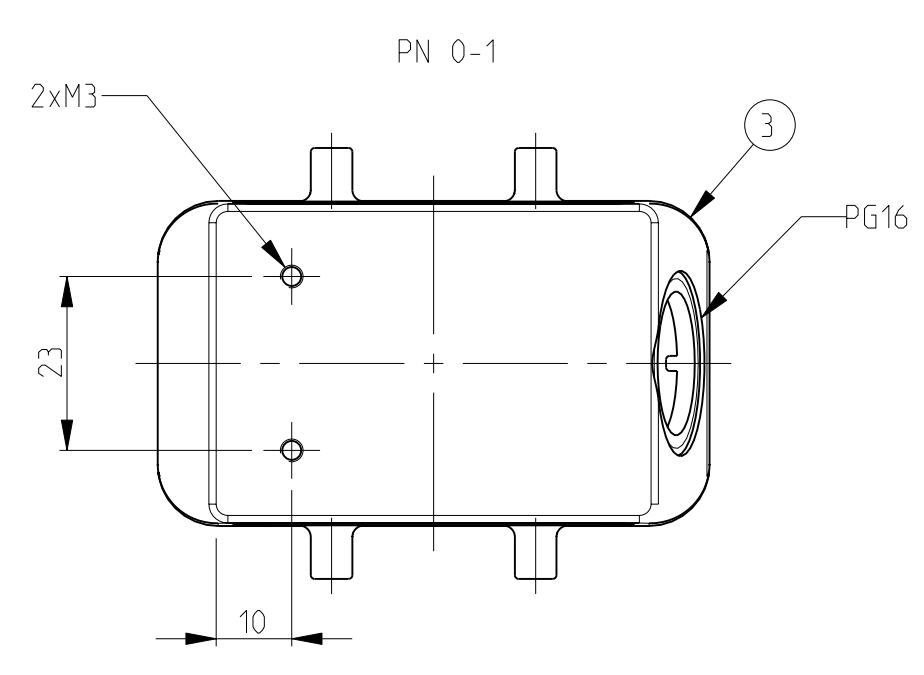

LOC	DIST	REV	DESCRIPTION	DATE	DWN	APVD
-	-	A7	ECR-16-015318	26OCT2017	GR	MKO

- NOTES.
- 1 Material:Housing-Aluminium Diecasting Alloy
  - 2 Surface-Powder Varnish Grey  
-Aluminium Oxide +  
Varnish Black
  - 3 Varnish on the inside not necessary
  - 4 Packaging  
Quantity 5 Pieces in a box

QTY	DESCRIPTION	MATERIAL	SURFACE	COLOR	ITEM NO	NOTES
1	ZB-Central clip	Stainless steel	Blank	-	11	
1	ZB-Central clip	Steel	Zinc plated	Blue	10	
2	LB- Clip bolt	Stainless steel	Blank	-	9	
2	LB- Clip bolt	Steel	Zinc plated	Blue	8	
2	VS-Side clip	Stainless steel	Blank	-	7	
2	VS-Side clip	Steel	Zinc plated	Blue	6	
4	VS- Clip bolt	Stainless steel	Blank	-	5	
1	HB- Hood	Aluminium	-	No varnish	4	
1	HB- Hood	Aluminium	-	Grey	3	Identification plate
1	HB- Hood	Aluminium	Aluminium oxide	Black	2	
1	HB- Hood	Aluminium	-	Grey	1	

**OBSELETE**

DIMENSIONS:	TOLERANCES UNLESS OTHERWISE SPECIFIED:	DWN	Schneider	19.05.00	
mm	0.130 mm/0.005 in	CHK	Schweiger	19.05.00	
MATERIAL	FINISH	APVD			NAME
					Hood
					HB.10.STS.1.16.G
					SIZE
					CAGE CODE
					DRAWING NO
					RESTRICTED TO
					A   00779
					C=1102261
					SCALE
					1:1
					SHEET
					1 OF 1
					REV
					A7