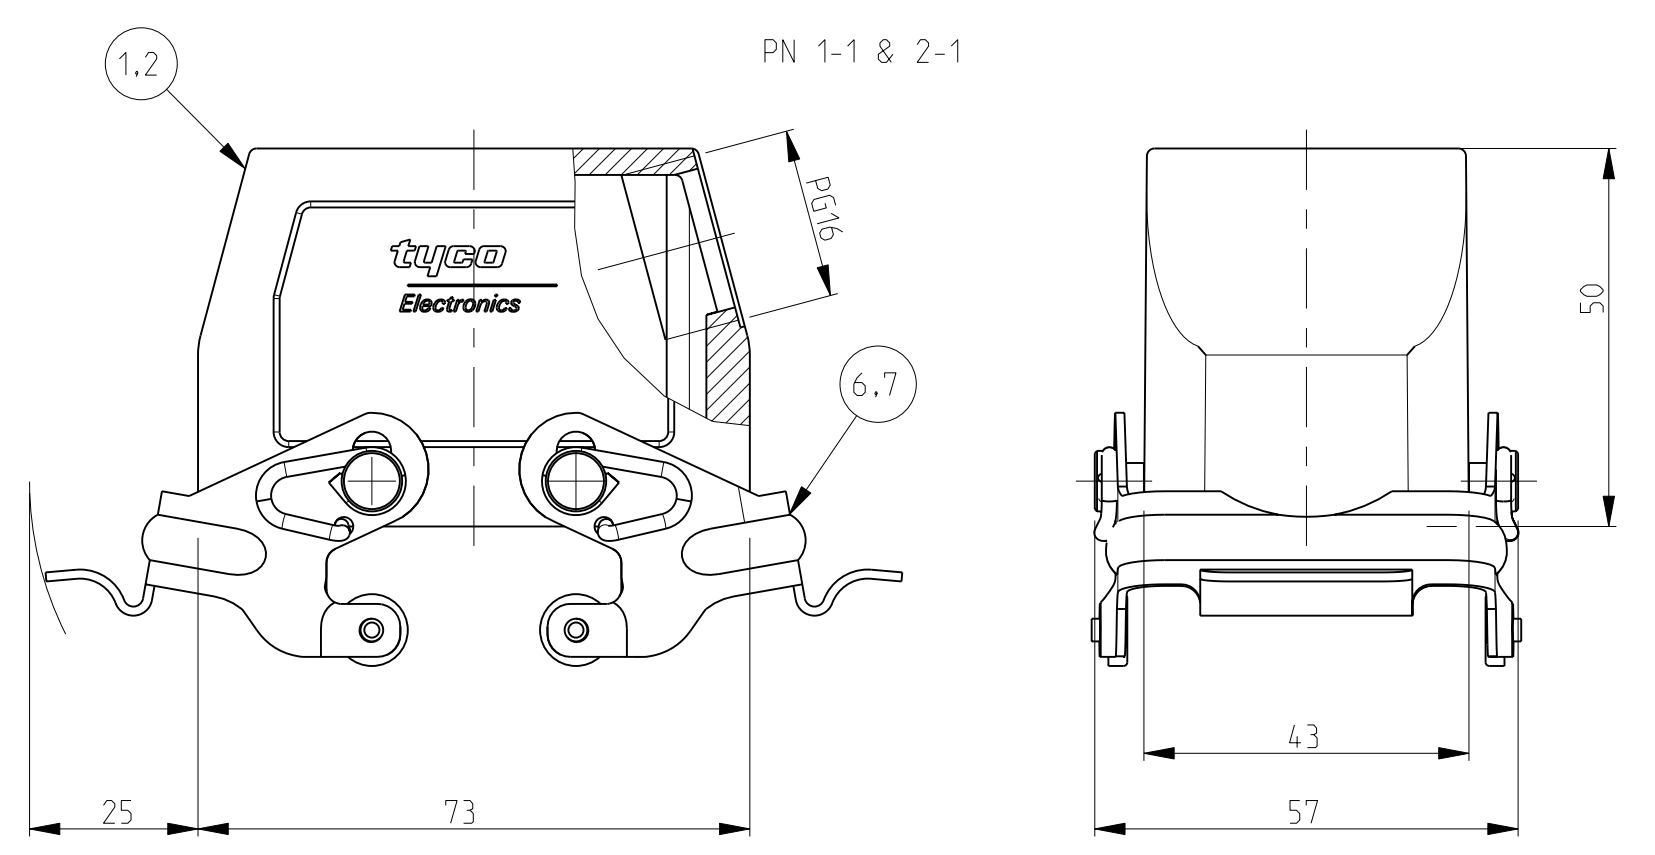

LOC	DIST	REV	DESCRIPTION	DATE	DWN	APVD
-	-	A7	ECR-16-015318	26OCT2017	GR	MKO

- NOTES.
- 1 Material:Housing-Aluminium Diecasting Alloy
  - 2 Surface-Powder Varnish Grey  
-Aluminium Oxide +  
Varnish Black
  - 3 Varnish on the inside not necessary
  - 4 Packaging  
Quantity 5 Pieces in a box

QTY	DESCRIPTION	MATERIAL	SURFACE	COLOR	ITEM NO	NOTES
1	ZB-Central clip	Stainless steel	Blank	-	11	
1	ZB-Central clip	Steel	Zinc plated	Blue	10	
2	LB- Clip bolt	Stainless steel	Blank	-	9	
2	LB- Clip bolt	Steel	Zinc plated	Blue	8	
2	VS-Side clip	Stainless steel	Blank	-	7	
2	VS-Side clip	Steel	Zinc plated	Blue	6	
4	VS- Clip bolt	Stainless steel	Blank	-	5	
1	HB- Hood	Aluminium	-	No varnish	4	
1	HB- Hood	Aluminium	-	Grey	3	Identification plate
1	HB- Hood	Aluminium	Aluminium oxide	Black	2	
1	HB- Hood	Aluminium	-	Grey	1	

**OBSELETE**

DIMENSIONS:	TOLERANCES UNLESS OTHERWISE SPECIFIED:	DWN	Schneider	19.05.00	
mm	0.130 mm/0.005 in	CHK	Schweiger	19.05.00	
MATERIAL	FINISH	APVD			NAME
					Hood
					HB.10.STS.1.16.G
					SIZE
					CAGE CODE
					DRAWING NO
					RESTRICTED TO
					A   00779
					C=1102261
					SCALE
					1:1
					SHEET
					1 OF 1
					REV
					A7