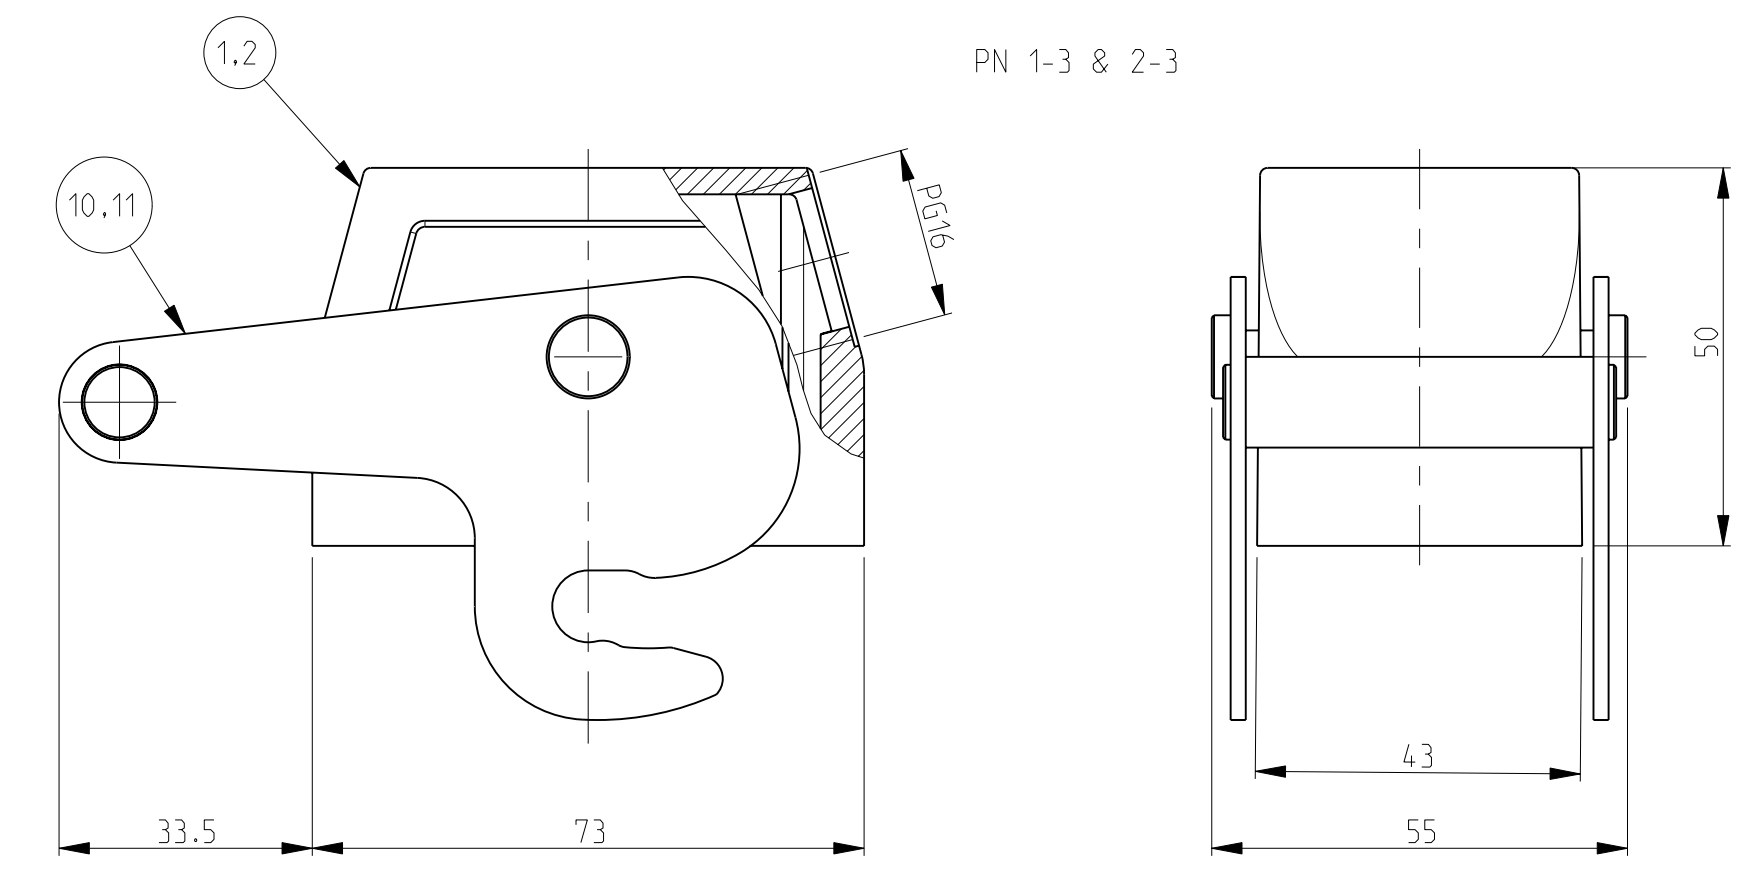

LOC	DIST	REV	DESCRIPTION	DATE	DWN	APVD
-	-	A7	ECR-16-015318	26OCT2017	GR	MKO

- NOTES.
- 1 Material:Housing-Aluminium Diecasting Alloy
  - 2 Surface-Powder Varnish Grey  
-Aluminium Oxide +  
Varnish Black
  - 3 Varnish on the inside not necessary
  - 4 Packaging  
Quantity 5 Pieces in a box

QTY	DESCRIPTION	MATERIAL	SURFACE	COLOR	ITEM NO	NOTES
1	ZB-Central clip	Stainless steel	Blank	-	11	
1	ZB-Central clip	Steel	Zinc plated	Blue	10	
2	LB- Clip bolt	Stainless steel	Blank	-	9	
2	LB- Clip bolt	Steel	Zinc plated	Blue	8	
2	VS-Side clip	Stainless steel	Blank	-	7	
2	VS-Side clip	Steel	Zinc plated	Blue	6	
4	VS- Clip bolt	Stainless steel	Blank	-	5	
1	HB- Hood	Aluminium	-	No varnish	4	
1	HB- Hood	Aluminium	-	Grey	3	Identification plate
1	HB- Hood	Aluminium	Aluminium oxide	Black	2	
1	HB- Hood	Aluminium	-	Grey	1	

**OBSELETE**

DIMENSIONS:	TOLERANCES UNLESS OTHERWISE SPECIFIED:	DWN	Schneider	19.05.00	
mm	0.130 mm/0.005 in	CHK	Schweiger	19.05.00	
MATERIAL	FINISH	APVD			NAME
					Hood
					HB.10.STS.1.16.G
					SIZE
					CAGE CODE
					DRAWING NO
					RESTRICTED TO
					A   00779
					C=1102261
					SCALE
					1:1
					SHEET
					1 OF 1
					REV
					A7