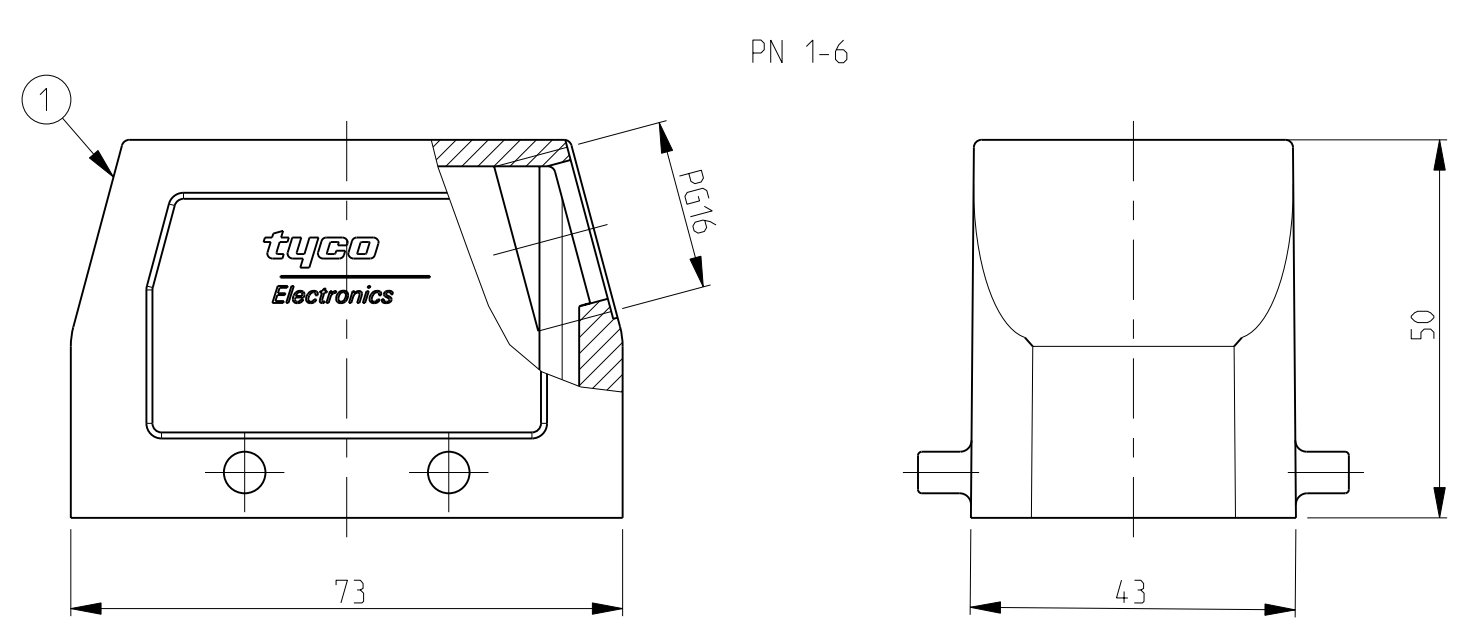

LOC	DIST	REV	DESCRIPTION	DATE	DWN	APVD
-	-	A7	ECR-16-015318	26OCT2017	GR	MKO