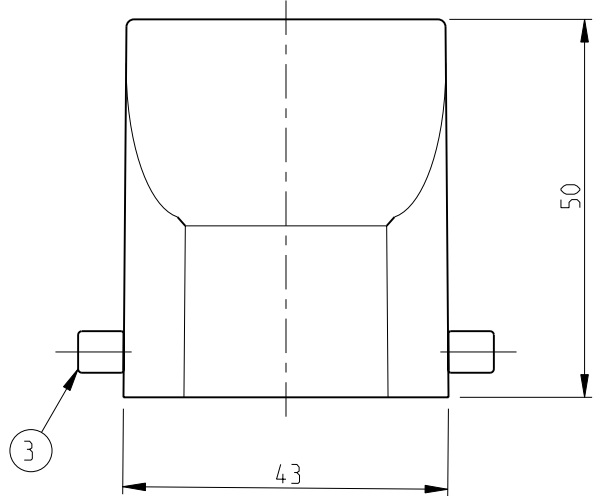

4

3

2

1

THIS DRAWING IS UNPUBLISHED. RELEASED FOR PUBLICATION .1997
© COPYRIGHT 1997 BY TYCO ELECTRONICS CORPORATION. ALL RIGHTS RESERVED.

LOC	DIST	REVISIONS					
		P	LTR	DESCRIPTION	DATE	DWN	APVD
A1	-		A3	Released as per ECR-07-030422	17.12.07	SP	TS

1. NOTES.
2. 1 Material:Housing:Aluminium Diecasting Alloy
   - 2 Surface-Powder Varnish Grey
     -Aluminium Oxide +
     Varnish Black
   - 3 Varnish on the inside not necessary
   - 4 Packaging
     Quantity 5 Pieces in a box

QTY	DESCRIPTION	MATERIAL	SURFACE	COLOR	ITEM NO	REMARKS
4	VS-Clip bolt	Stainless steel	-		3	-
1	Hood HB.10.PG.1.21	Aluminium	Aluminium oxide	Black	2	-
1	Hood HB.10.PG.1.21	Aluminium	-	Grey	1	-
2-6	1-6	DESCRIPTION	MATERIAL	SURFACE	COLOR	ITEM NO
HB.10.STO.1.21.G						
HB-K.10.STO.1.21.G						

THIS DRAWING IS A CONTROLLED DOCUMENT FOR TYCO ELECTRONICS CORPORATION
IT IS SUBJECT TO CHANGE AND THE CONTROLLING ENGINEERING ORGANIZATION
SHOULD BE CONTACTED FOR THE LATEST REVISION.

DIMENSIONS:	TOLERANCES UNLESS OTHERWISE SPECIFIED:
mm	n-ISO 8015 n-ISO 2768-mH-E n-DIN 16901-120
	0 PLC ± 1 PLC ± 2 PLC ± 3 PLC ± 4 PLC ± ANGLES ±
MATERIAL -	FINISH -

DWN	Schneider	15.06.99		Tyco Electronics, AMP.GmbH D-53819, Neunkirchen, Germany	
CHK	Schweiger	15.06.99		NAME	
APVD	-	-	Hood HB.10.STO.1.21.G		
PRODUCT SPEC	108-74003		SIZE	CAGE CODE	DRAWING NO
APPLICATION SPEC	114-74001		A3	00779	©=1102270
WEIGHT	-		RESTRICTED TO		
CUSTOMER DRAWING			SCALE	SHEET	REV
			1:1	1 OF 1	A3