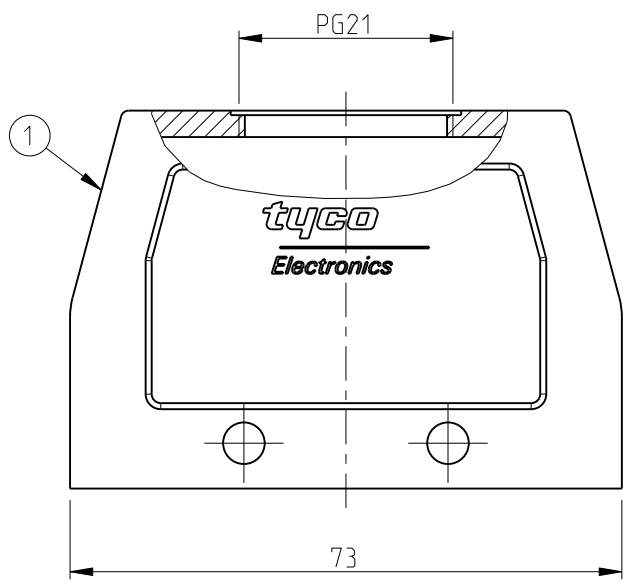

4

3

2

1

THIS DRAWING IS UNPUBLISHED. RELEASED FOR PUBLICATION .1997
© COPYRIGHT 1997 BY TYCO ELECTRONICS CORPORATION. ALL RIGHTS RESERVED.

LOC	DIST	REVISIONS					
		P	LTR	DESCRIPTION	DATE	DWN	APVD
A1	-		A3	Released as per ECR-07-030422	17.12.07	SP	TS

PN 1-6