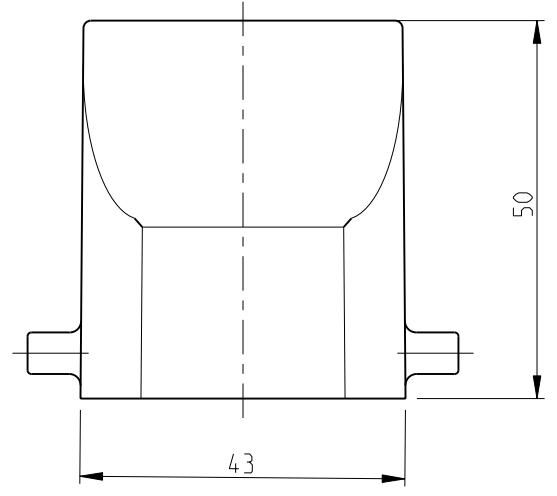

4

3

2

1

THIS DRAWING IS UNPUBLISHED. RELEASED FOR PUBLICATION .1997
© COPYRIGHT 1997 BY TYCO ELECTRONICS CORPORATION. ALL RIGHTS RESERVED.

LOC	DIST	REVISIONS					
		P	LTR	DESCRIPTION	DATE	DWN	APVD
A1	-		A3	Released as per ECR-07-030422	17.12.07	SP	TS

PN 2-6

1. NOTES.
2. 1 Material:Housing:Aluminium Diecasting Alloy
   - 2 Surface-Powder Varnish Grey
     -Aluminium Oxide +
     Varnish Black
   - 3 Varnish on the inside not necessary
   - 4 Packaging
     Quantity 5 Pieces in a box

QTY	DESCRIPTION	MATERIAL	SURFACE	COLOR	ITEM NO	REMARKS
4	VS-Clip bolt	Stainless steel	-		3	-
1	Hood HB.10.PG.1.21	Aluminium	Aluminium oxide	Black	2	-
1	Hood HB.10.PG.1.21	Aluminium	-	Grey	1	-
2-6	1-6	DESCRIPTION	MATERIAL	SURFACE	COLOR	ITEM NO
HB.10.STO.1.21.G						
HB-K.10.STO.1.21.G						

THIS DRAWING IS A CONTROLLED DOCUMENT FOR TYCO ELECTRONICS CORPORATION
IT IS SUBJECT TO CHANGE AND THE CONTROLLING ENGINEERING ORGANIZATION
SHOULD BE CONTACTED FOR THE LATEST REVISION.

DIMENSIONS:	TOLERANCES UNLESS OTHERWISE SPECIFIED:
mm	n-ISO 8015 n-ISO 2768-mH-E n-DIN 16901-120
	0 PLC ± 1 PLC ± 2 PLC ± 3 PLC ± 4 PLC ± ANGLES ±
MATERIAL -	FINISH -

DWN	Schneider	15.06.99		Tyco Electronics, AMP.GmbH D-53819, Neunkirchen, Germany	
CHK	Schweiger	15.06.99		NAME	
APVD	-	-	Hood HB.10.STO.1.21.G		
PRODUCT SPEC	108-74003		SIZE	CAGE CODE	DRAWING NO
APPLICATION SPEC	114-74001		A3	00779	©=1102270
WEIGHT	-		RESTRICTED TO		
CUSTOMER DRAWING			SCALE	SHEET	REV
			1:1	1 OF 1	A3