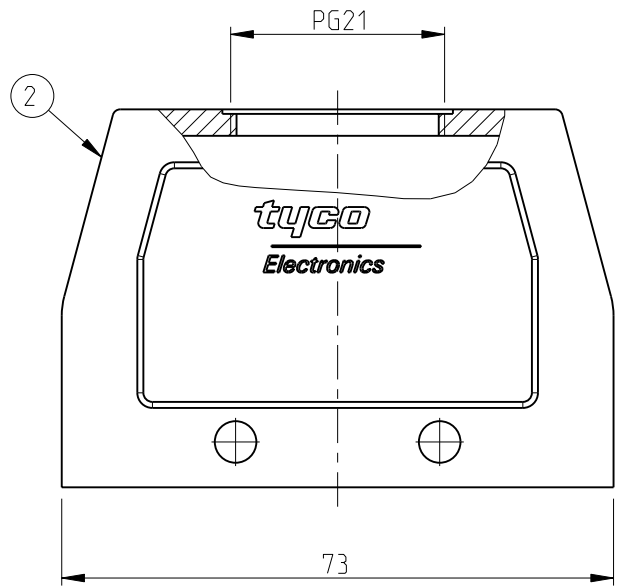

4

3

2

1

THIS DRAWING IS UNPUBLISHED. RELEASED FOR PUBLICATION .1997
© COPYRIGHT 1997 BY TYCO ELECTRONICS CORPORATION. ALL RIGHTS RESERVED.

LOC	DIST	REVISIONS					
		P	LTR	DESCRIPTION	DATE	DWN	APVD
A1	-		A3	Released as per ECR-07-030422	17.12.07	SP	TS

PN 2-6

1. NOTES.
2. 1 Material:Housing:Aluminium Diecasting Alloy
   - 2 Surface-Powder Varnish Grey
     -Aluminium Oxide +
     Varnish Black
   - 3 Varnish on the inside not necessary
   - 4 Packaging
     Quantity 5 Pieces in a box

QTY	DESCRIPTION	MATERIAL	SURFACE	COLOR	ITEM NO	REMARKS
4	VS-Clip bolt	Stainless steel	-		3	-
1	Hood HB.10.PG.1.21	Aluminium	Aluminium oxide	Black	2	-
1	Hood HB.10.PG.1.21	Aluminium	-	Grey	1	-
2-6	1-6	DESCRIPTION	MATERIAL	SURFACE	COLOR	ITEM NO
HB.10.STO.1.21.G						
HB-K.10.STO.1.21.G						

THIS DRAWING IS A CONTROLLED DOCUMENT FOR TYCO ELECTRONICS CORPORATION
IT IS SUBJECT TO CHANGE AND THE CONTROLLING ENGINEERING ORGANIZATION
SHOULD BE CONTACTED FOR THE LATEST REVISION.

DIMENSIONS:	TOLERANCES UNLESS OTHERWISE SPECIFIED:
mm	n-ISO 8015 n-ISO 2768-mH-E n-DIN 16901-120
	0 PLC ± 1 PLC ± 2 PLC ± 3 PLC ± 4 PLC ± ANGLES ±
MATERIAL -	FINISH -

DWN	Schneider	15.06.99		Tyco Electronics, AMP.GmbH D-53819, Neunkirchen, Germany	
CHK	Schweiger	15.06.99		NAME	
APVD	-	-	Hood HB.10.STO.1.21.G		
PRODUCT SPEC	108-74003		SIZE	CAGE CODE	DRAWING NO
APPLICATION SPEC	114-74001		A3	00779	©=1102270
WEIGHT	-		RESTRICTED TO		
CUSTOMER DRAWING			SCALE	SHEET	REV
			1:1	1 OF 1	A3