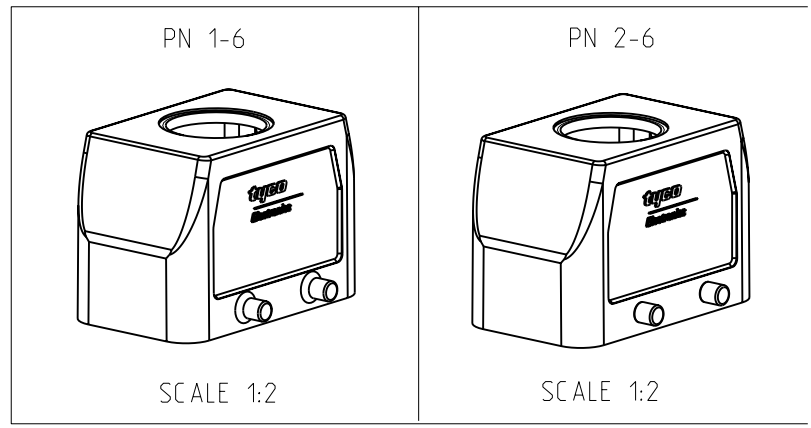

PN 1-6

PN 2-6

- NOTES.
- 1 Material:Housing:Aluminium Diecasting Alloy
  - 2 Surface-Powder Varnish Grey  
-Aluminium Oxide +  
Varnish Black
  - 3 Varnish on the inside not necessary
  - 4 Packaging  
Quantity 5 Pieces in a box

QTY	DESCRIPTION	MATERIAL	SURFACE	COLOR	ITEM NO	REMARKS
4	VS-Clip bolt	Stainless steel	-		3	-
1	Hood HB.10.PG.1.21	Aluminium	Aluminium oxide	Black	2	-
1	Hood HB.10.PG.1.21	Aluminium	-	Grey	1	-
2-6	1-6	DESCRIPTION	MATERIAL	SURFACE	COLOR	ITEM NO
HB.10.STO.1.21.G						
HB-K.10.STO.1.21.G						