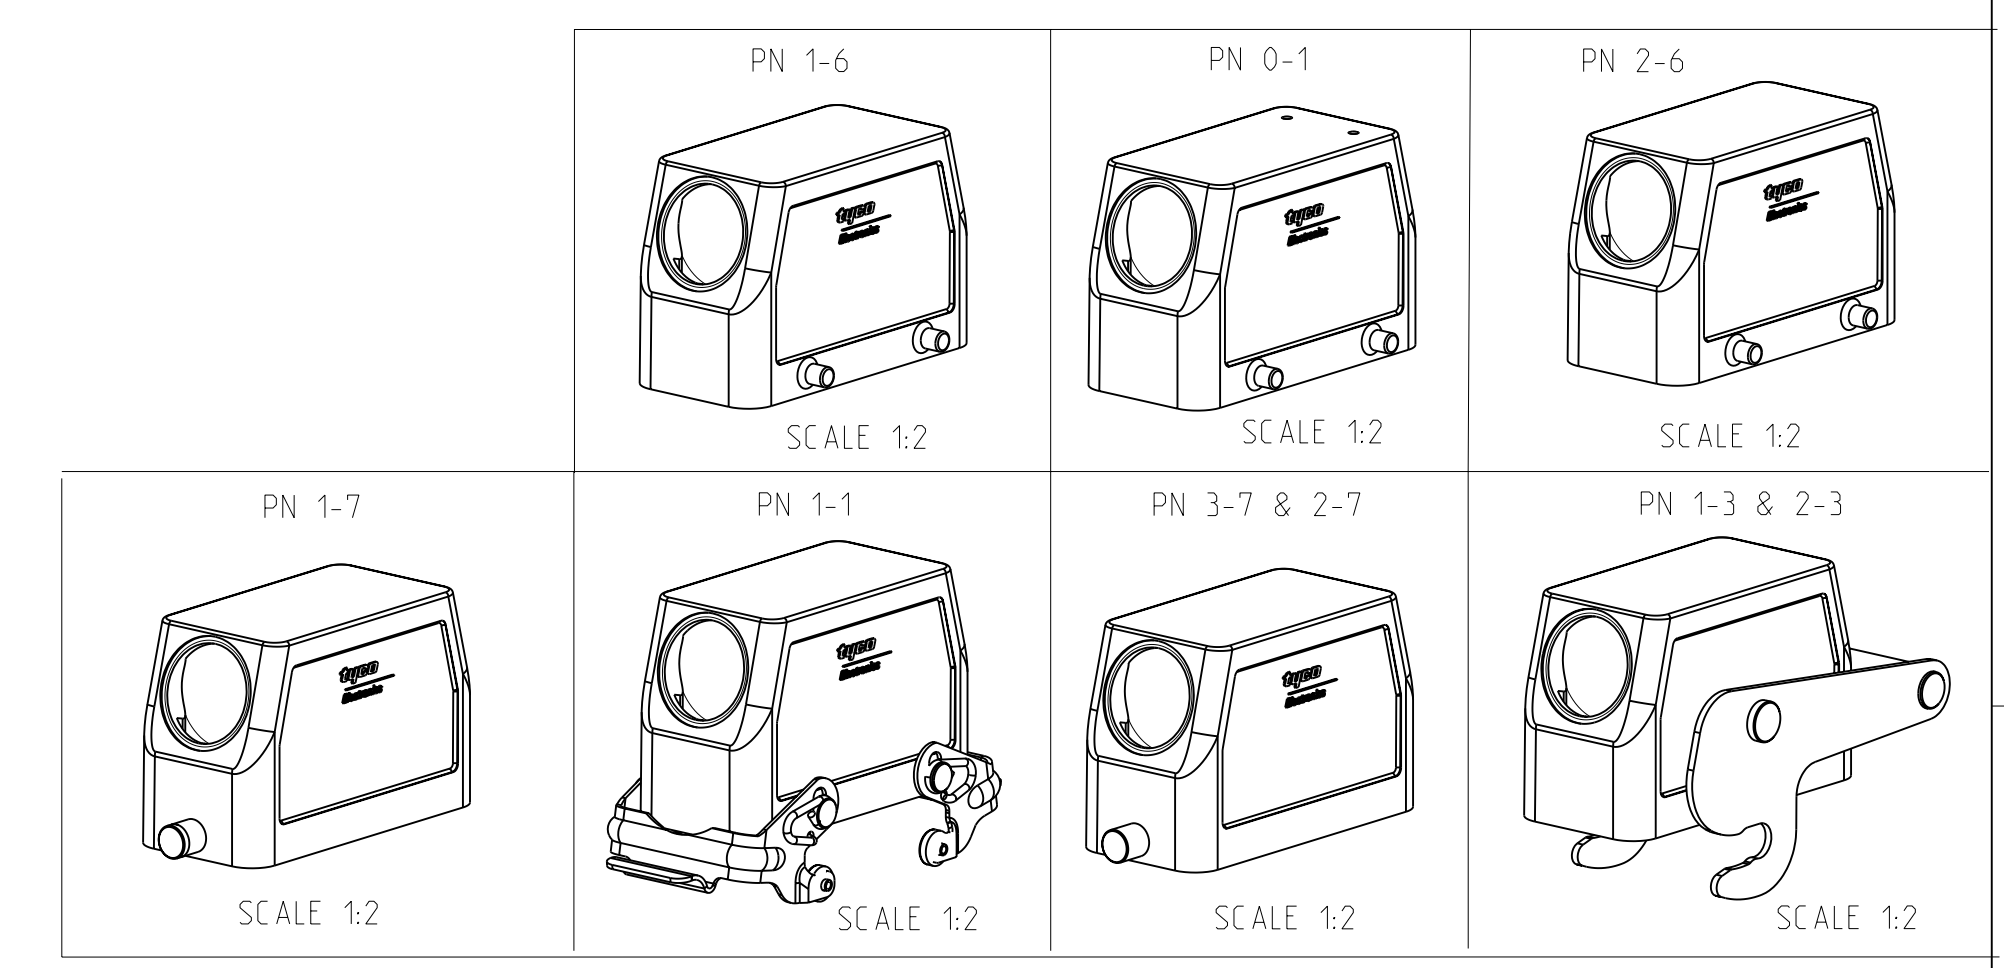

LOC	DIST	REVISIONS					
A	I	P	LTB	DESCRIPTION	DATE	DWN	APVD
		A6		REVISED PER ECO-09-027197	16DEC2009	KK	AEQ

- NOTES
- Material: Housing: aluminium diecasting alloy
 - Surface: - Powder varnish grey
- Aluminium oxide+
- Varnish black
 - Varnish on the inside not necessary
 - Packaging
Packaging quantity 5 piece in a box
- ⚠️ OBSOLETE PARTS: OBSOLETE CIS STREAMLINING PER D.RENAUD/D.SINISI

QTY	DESCRIPTION	MATERIAL	SURFACE	COLOR	ITEM NO	NOTES
1	Hood HB.16 Pg.1.21	Aluminium		Grey	10	2xM3 for nameplate
1	ZB-Locking Clip	Stainless steel			9	-
2	ZB-Locking Clip	Steel	Zinc plated	Blue	8	-
1	LB-Clip bolt	Stainless steel			7	-
2	VS-Locking clip	Steel	Zinc plated	Blue	6	Special
1	VS-Clip bolt	Stainless steel			5	-
1	Hood HB.16 Pg.1.21	Aluminium		No varnish	4	-
1	Hood HB.16 Pg.1.21	Aluminium	Aluminium oxide	Black	3	Special
1	Hood HB.16 Pg.1.21	Aluminium		Grey	1	-