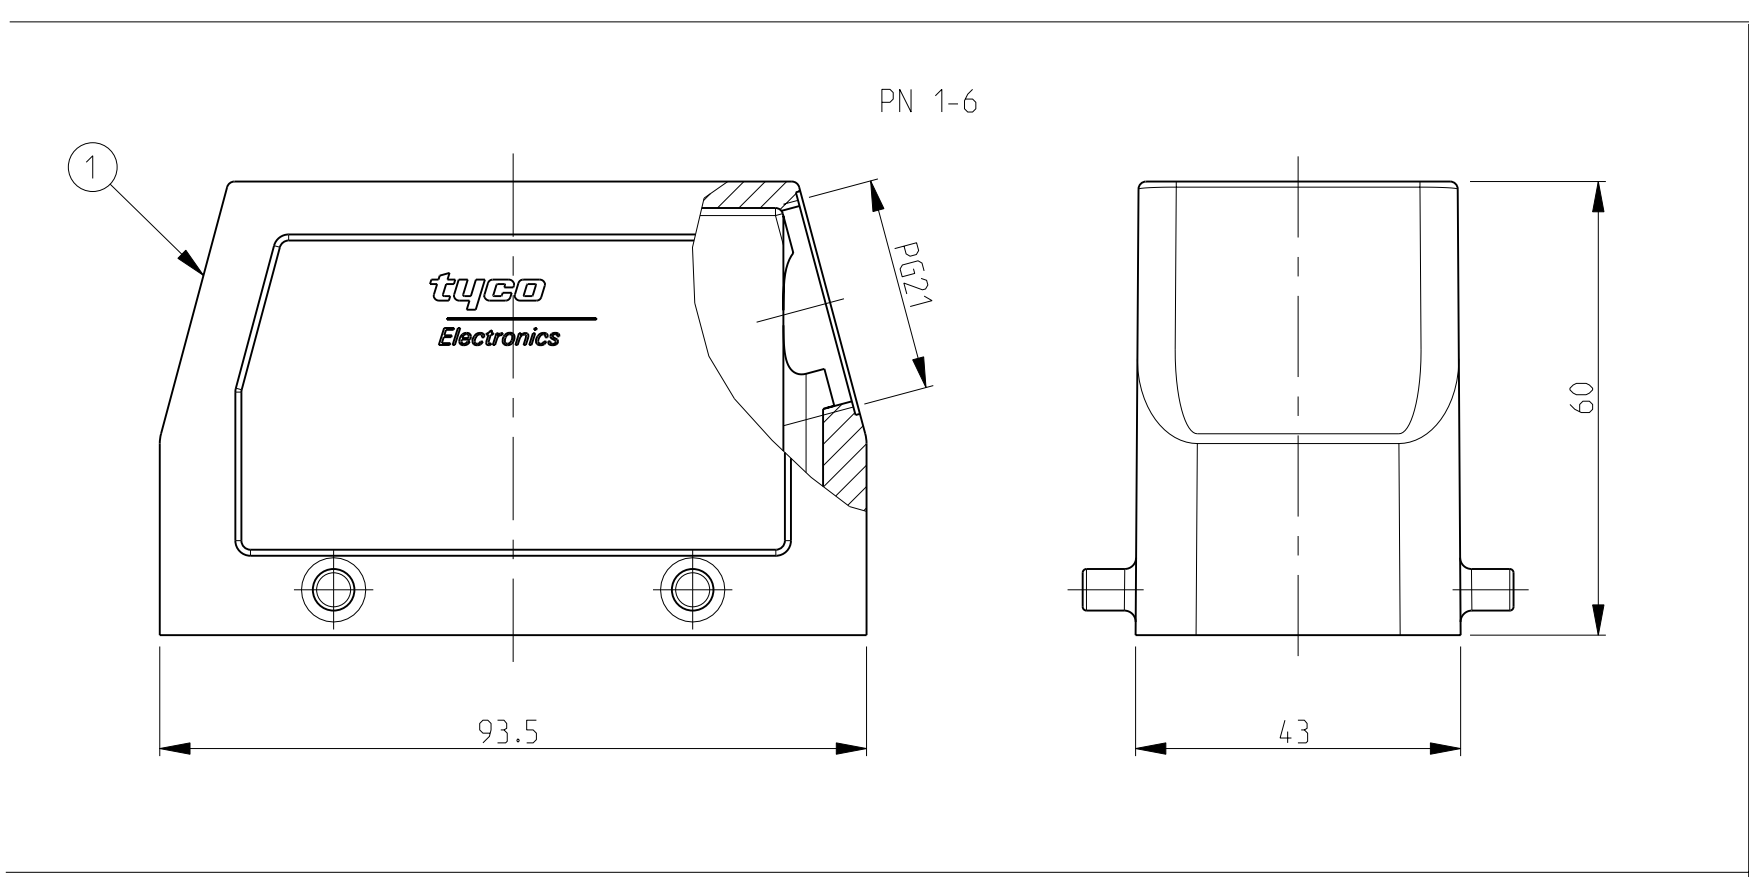

LOC	DIST	REVISIONS					
A	I	P	LTB	DESCRIPTION	DATE	DWN	APVD
		A6		REVISED PER ECO-09-027197	16DEC2009	KK	AEQ

- NOTES
- Material: Housing: aluminium diecasting alloy
 - Surface: - Powder varnish grey
- Aluminium oxide+
- Varnish black
 - Varnish on the inside not necessary
 - Packaging
Packaging quantity 5 piece in a box
- ⚠️ OBSOLETE PARTS: OBSOLETE CIS STREAMLINING PER D.RENAUD/D.SINISI

QTY	DESCRIPTION	MATERIAL	SURFACE	COLOR	ITEM NO	NOTES
1	Hood HB.16 Pg.1.21	Aluminium		Grey	10	2xM3 for nameplate
1	ZB-Locking Clip	Stainless steel			9	-
2	ZB-Locking Clip	Steel	Zinc plated	Blue	8	-
1	LB-Clip bolt	Stainless steel			7	-
2	VS-Locking clip	Steel	Zinc plated	Blue	6	Special
1	VS-Clip bolt	Stainless steel			5	-
1	Hood HB.16 Pg.1.21	Aluminium		No varnish	4	-
1	Hood HB.16 Pg.1.21	Aluminium	Aluminium oxide	Black	3	Special
1	Hood HB.16 Pg.1.21	Aluminium		Grey	1	-