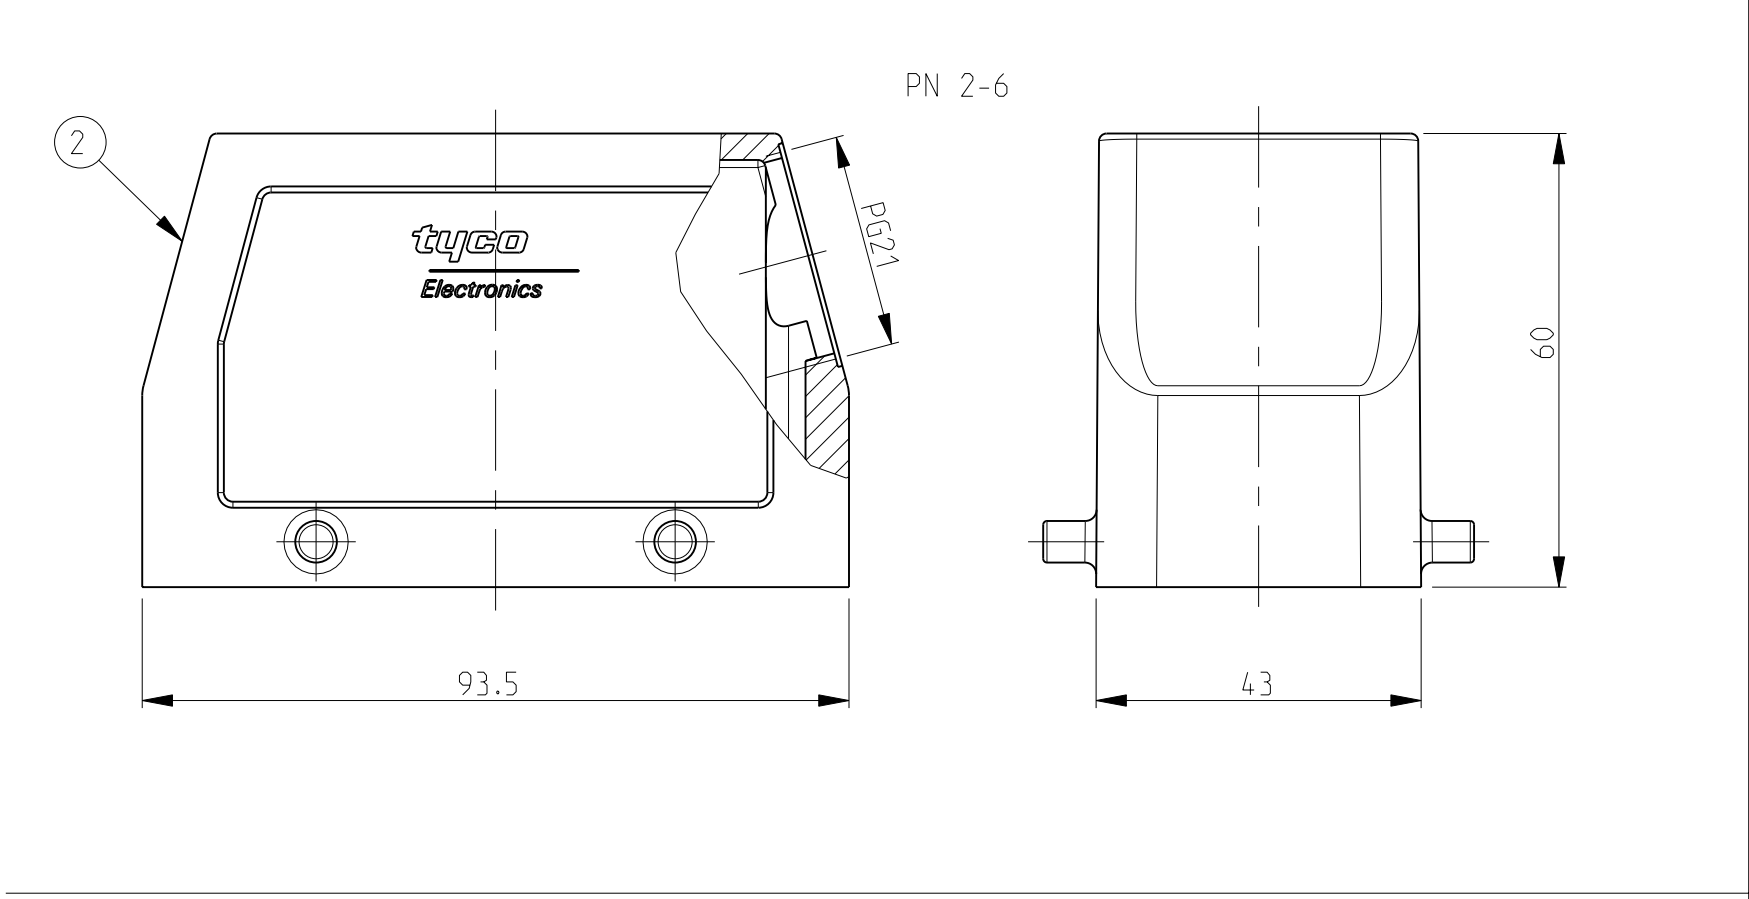

LOC	DIST	REVISIONS					
A	I	P	LTB	DESCRIPTION	DATE	DWN	APVD
		A6		REVISED PER ECO-09-027197	16DEC2009	KK	AEQ

- NOTES
- Material: Housing: aluminium diecasting alloy
 - Surface: - Powder varnish grey
- Aluminium oxide+
- Varnish black
 - Varnish on the inside not necessary
 - Packaging
Packaging quantity 5 piece in a box
- ⚠️ OBSOLETE PARTS: OBSOLETE CIS STREAMLINING PER D.RENAUD/D.SINISI

QTY	DESCRIPTION	MATERIAL	SURFACE	COLOR	ITEM NO	NOTES
1	Hood HB.16 Pg.1.21	Aluminium		Grey	10	2xM3 for nameplate
1	ZB-Locking Clip	Stainless steel			9	-
2	ZB-Locking Clip	Steel	Zinc plated	Blue	8	-
1	LB-Clip bolt	Stainless steel			7	-
2	VS-Locking clip	Steel	Zinc plated	Blue	6	Special
1	VS-Clip bolt	Stainless steel			5	-
1	Hood HB.16 Pg.1.21	Aluminium		No varnish	4	-
1	Hood HB.16 Pg.1.21	Aluminium	Aluminium oxide	Black	3	Special
1	Hood HB.16 Pg.1.21	Aluminium		Grey	1	-