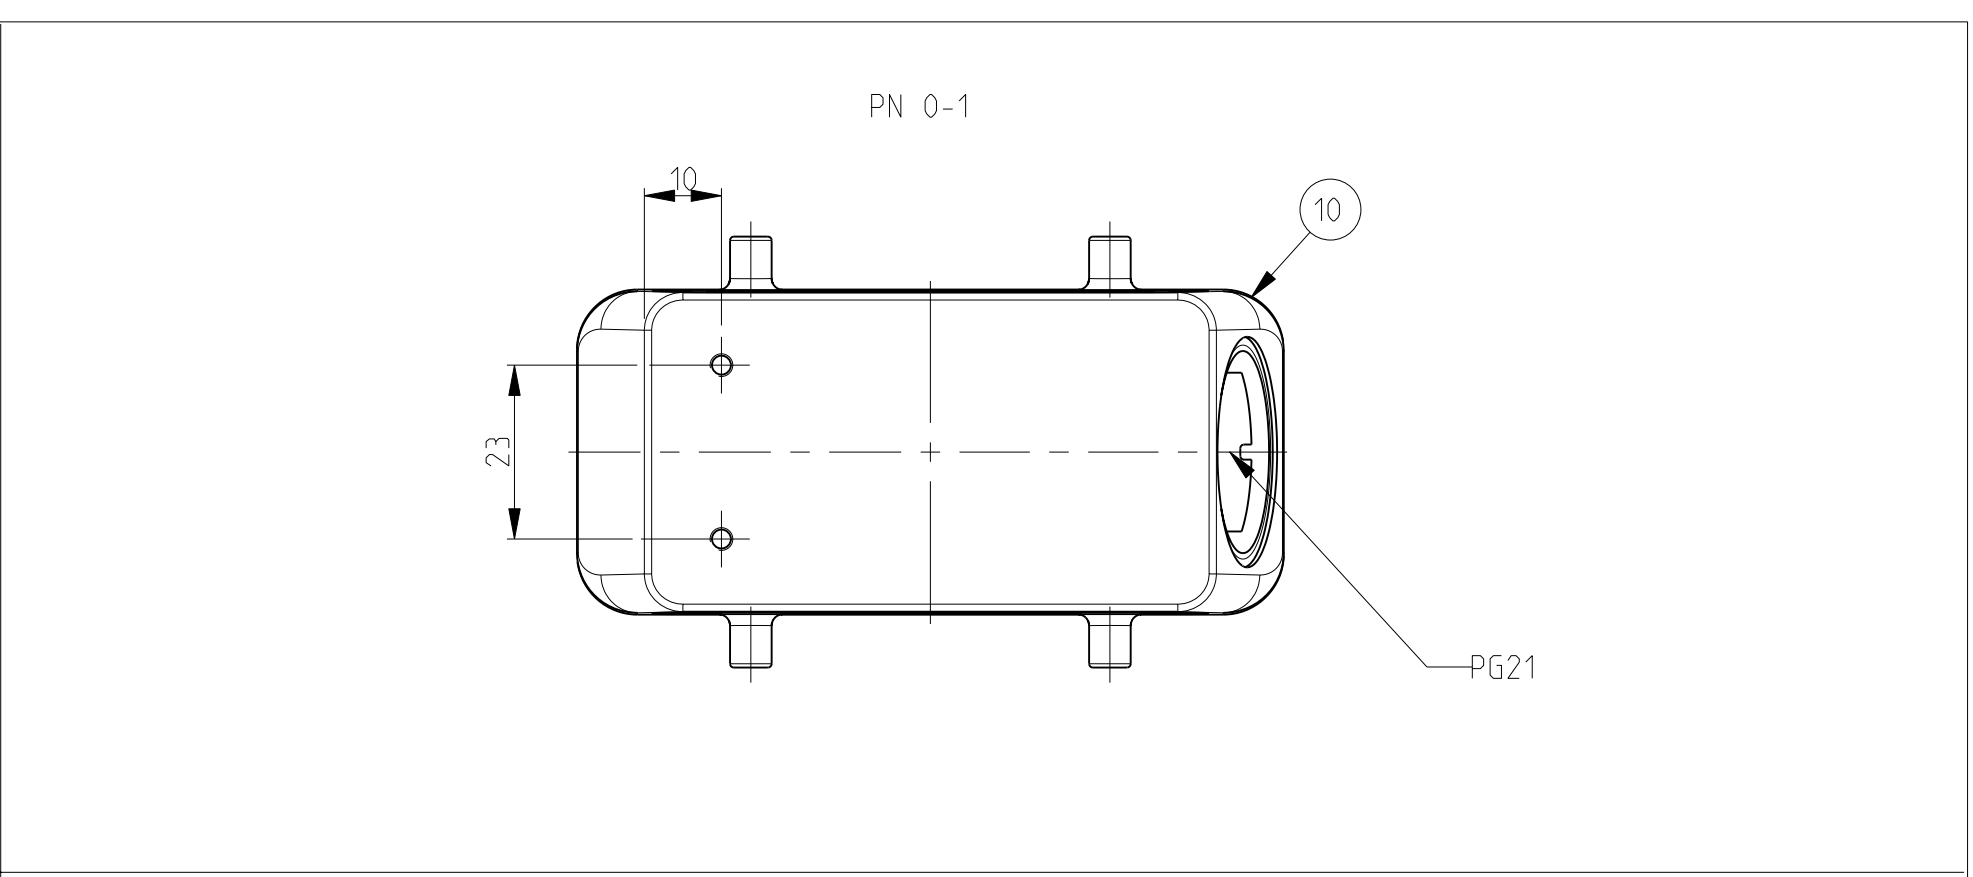

LOC	DIST	REVISIONS					
A	I	P	LTB	DESCRIPTION	DATE	DWN	APVD
		A6		REVISED PER ECO-09-027197	16DEC2009	KK	AEQ

- NOTES
- Material: Housing: aluminium diecasting alloy
 - Surface: - Powder varnish grey
- Aluminium oxide+
- Varnish black
 - Varnish on the inside not necessary
 - Packaging
Packaging quantity 5 piece in a box
- ⚠️ OBSOLETE PARTS: OBSOLETE CIS STREAMLINING PER D.RENAUD/D.SINISI

QTY	DESCRIPTION	MATERIAL	SURFACE	COLOR	ITEM NO	NOTES
1	Hood HB.16 Pg.1.21	Aluminium		Grey	10	2xM3 for nameplate
1	ZB-Locking Clip	Stainless steel			9	-
2	ZB-Locking Clip	Steel	Zinc plated	Blue	8	-
1	LB-Clip bolt	Stainless steel			7	-
2	VS-Locking clip	Steel	Zinc plated	Blue	6	Special
1	VS-Clip bolt	Stainless steel			5	-
1	Hood HB.16 Pg.1.21	Aluminium		No varnish	4	-
1	Hood HB.16 Pg.1.21	Aluminium	Aluminium oxide	Black	3	Special
1	Hood HB.16 Pg.1.21	Aluminium		Grey	1	-