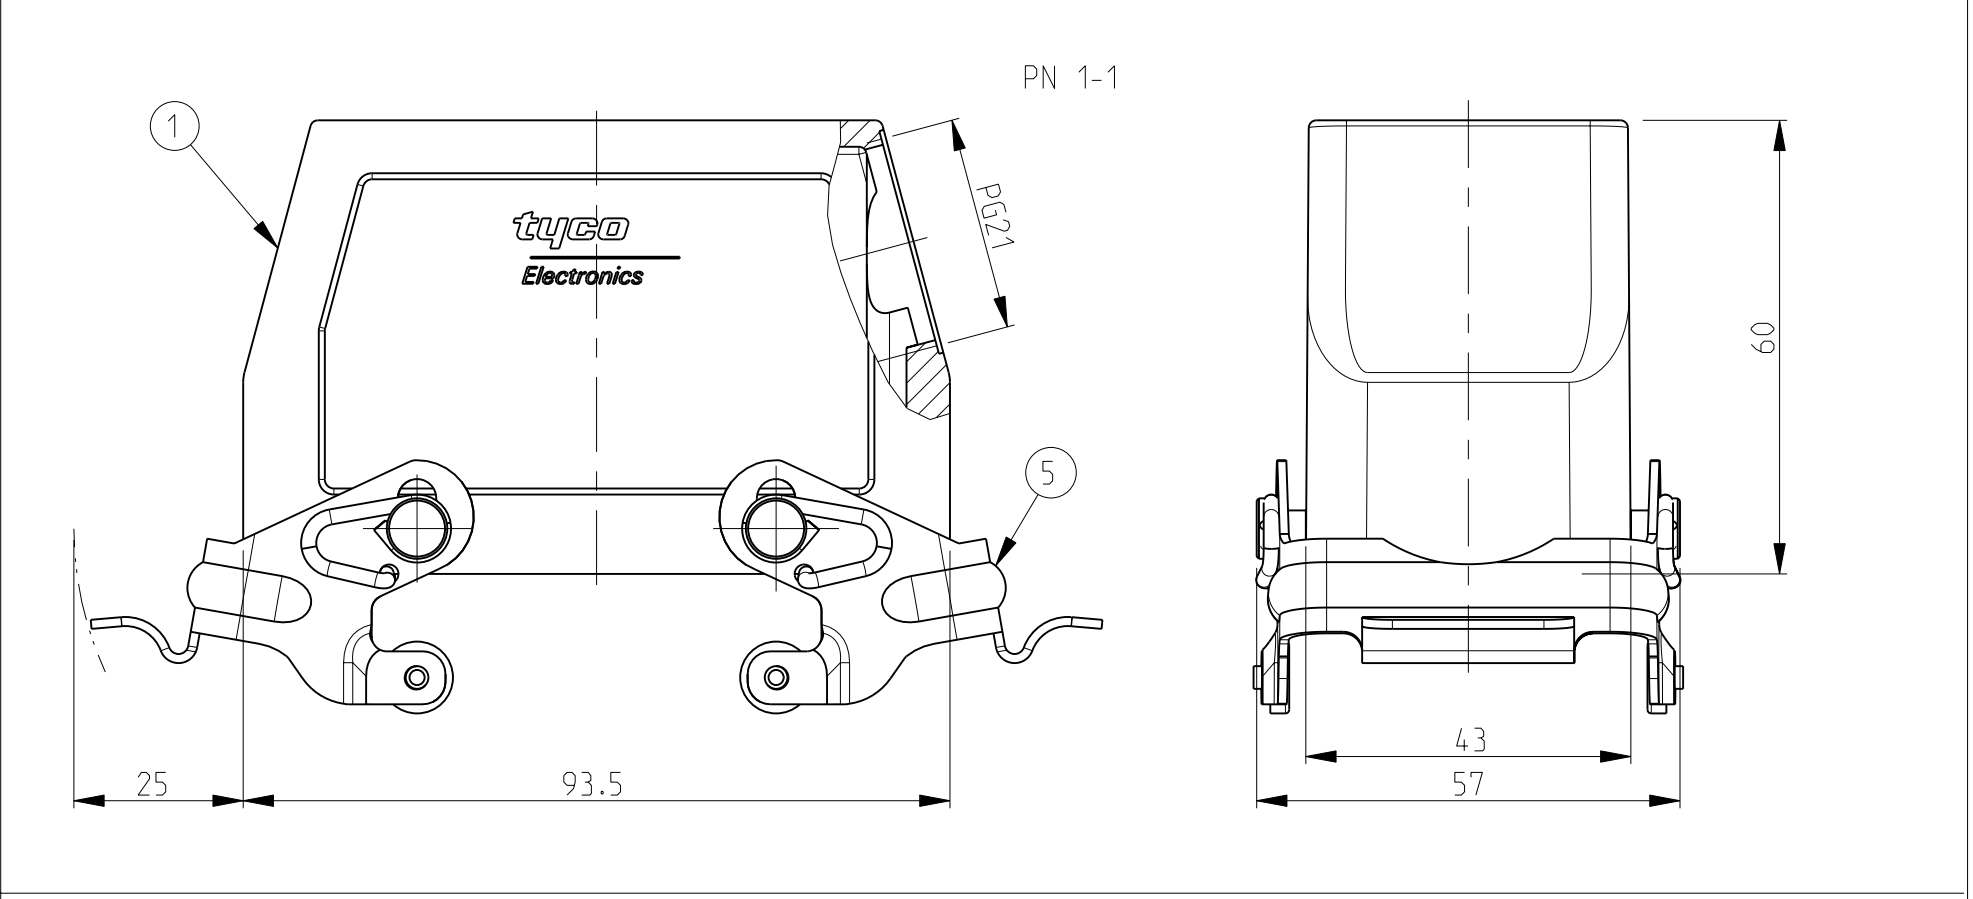

LOC	DIST	REVISIONS					
A	I	P	LTB	DESCRIPTION	DATE	DWN	APVD
		A6		REVISED PER ECO-09-027197	16DEC2009	KK	AEQ

- NOTES
- Material: Housing: aluminium diecasting alloy
 - Surface: - Powder varnish grey
- Aluminium oxide+
- Varnish black
 - Varnish on the inside not necessary
 - Packaging
Packaging quantity 5 piece in a box
- ⚠️ OBSOLETE PARTS: OBSOLETE CIS STREAMLINING PER D.RENAUD/D.SINISI

QTY	DESCRIPTION	MATERIAL	SURFACE	COLOR	ITEM NO	NOTES
1	Hood HB.16 Pg.1.21	Aluminium		Grey	10	2xM3 for nameplate
1	ZB-Locking Clip	Stainless steel			9	-
2	ZB-Locking Clip	Steel	Zinc plated	Blue	8	-
1	LB-Clip bolt	Stainless steel			7	-
2	VS-Locking clip	Steel	Zinc plated	Blue	6	Special
1	VS-Clip bolt	Stainless steel			5	-
1	Hood HB.16 Pg.1.21	Aluminium		No varnish	4	-
1	Hood HB.16 Pg.1.21	Aluminium	Aluminium oxide	Black	3	Special
1	Hood HB.16 Pg.1.21	Aluminium		Grey	1	-