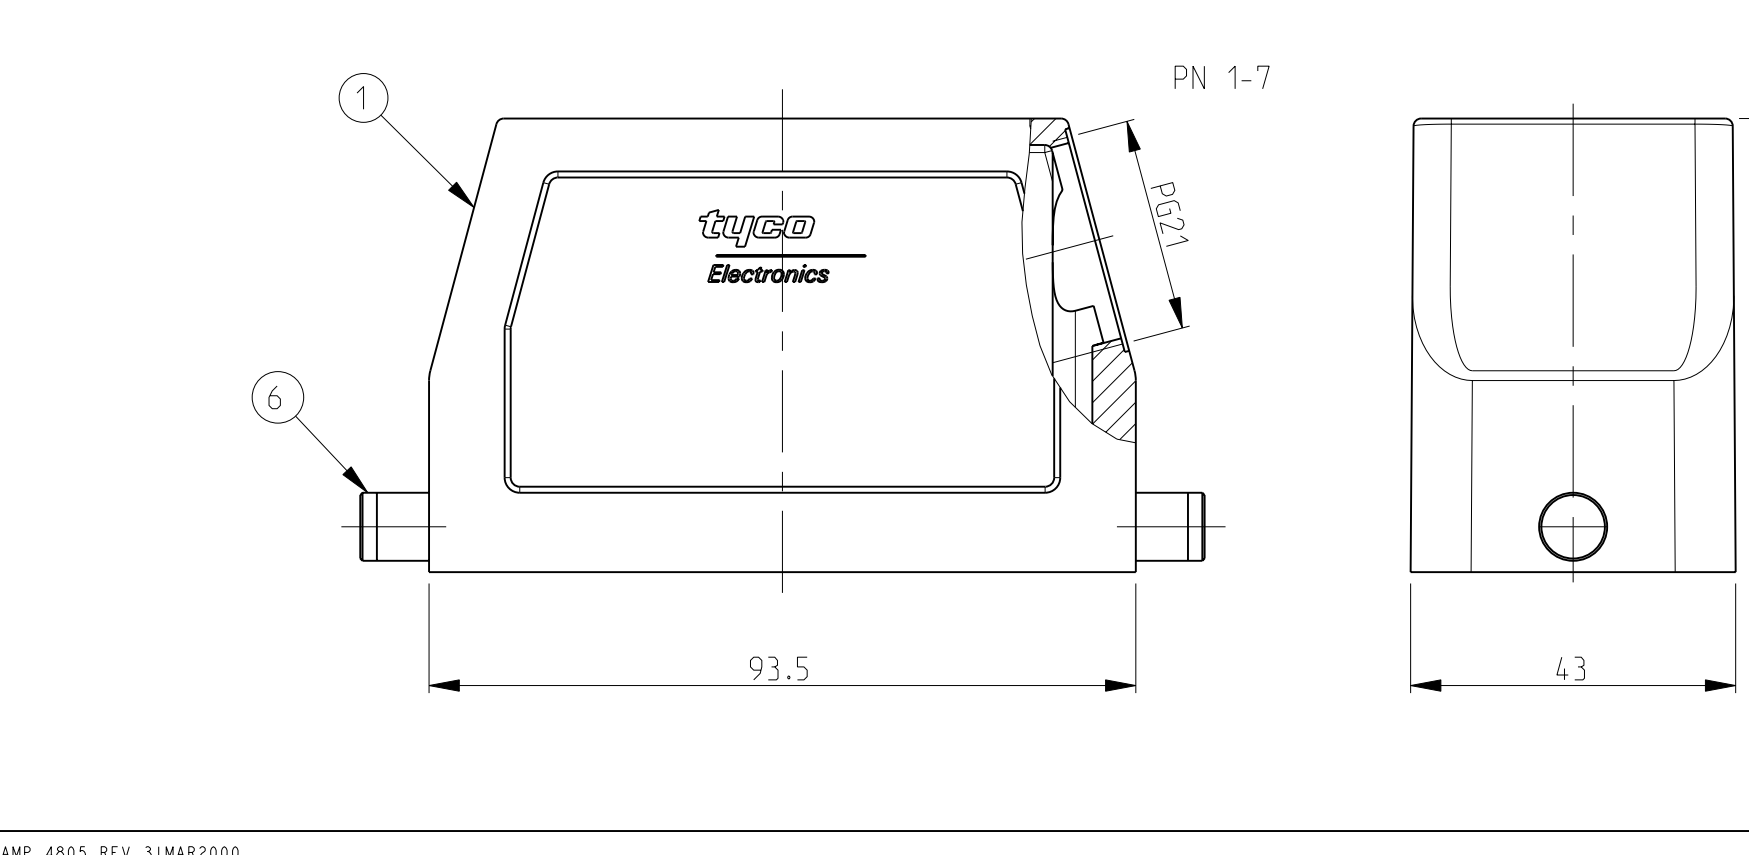

LOC	DIST	REVISIONS					
A	I	P	LTB	DESCRIPTION	DATE	DWN	APVD
		A6		REVISED PER ECO-09-027197	16DEC2009	KK	AEQ

- NOTES
- Material: Housing: aluminium diecasting alloy
 - Surface: - Powder varnish grey
- Aluminium oxide+
- Varnish black
 - Varnish on the inside not necessary
 - Packaging
Packaging quantity 5 piece in a box
- ⚠️ OBSOLETE PARTS: OBSOLETE CIS STREAMLINING PER D.RENAUD/D.SINISI

QTY	DESCRIPTION	MATERIAL	SURFACE	COLOR	ITEM NO	NOTES
1	Hood HB.16 Pg.1.21	Aluminium		Grey	10	2xM3 for nameplate
1	ZB-Locking Clip	Stainless steel			9	-
2	ZB-Locking Clip	Steel	Zinc plated	Blue	8	-
1	LB-Clip bolt	Stainless steel			7	-
2	VS-Locking clip	Steel	Zinc plated	Blue	6	Special
1	VS-Clip bolt	Stainless steel			5	-
1	Hood HB.16 Pg.1.21	Aluminium		No varnish	4	-
1	Hood HB.16 Pg.1.21	Aluminium	Aluminium oxide	Black	3	Special
1	Hood HB.16 Pg.1.21	Aluminium		Grey	1	-