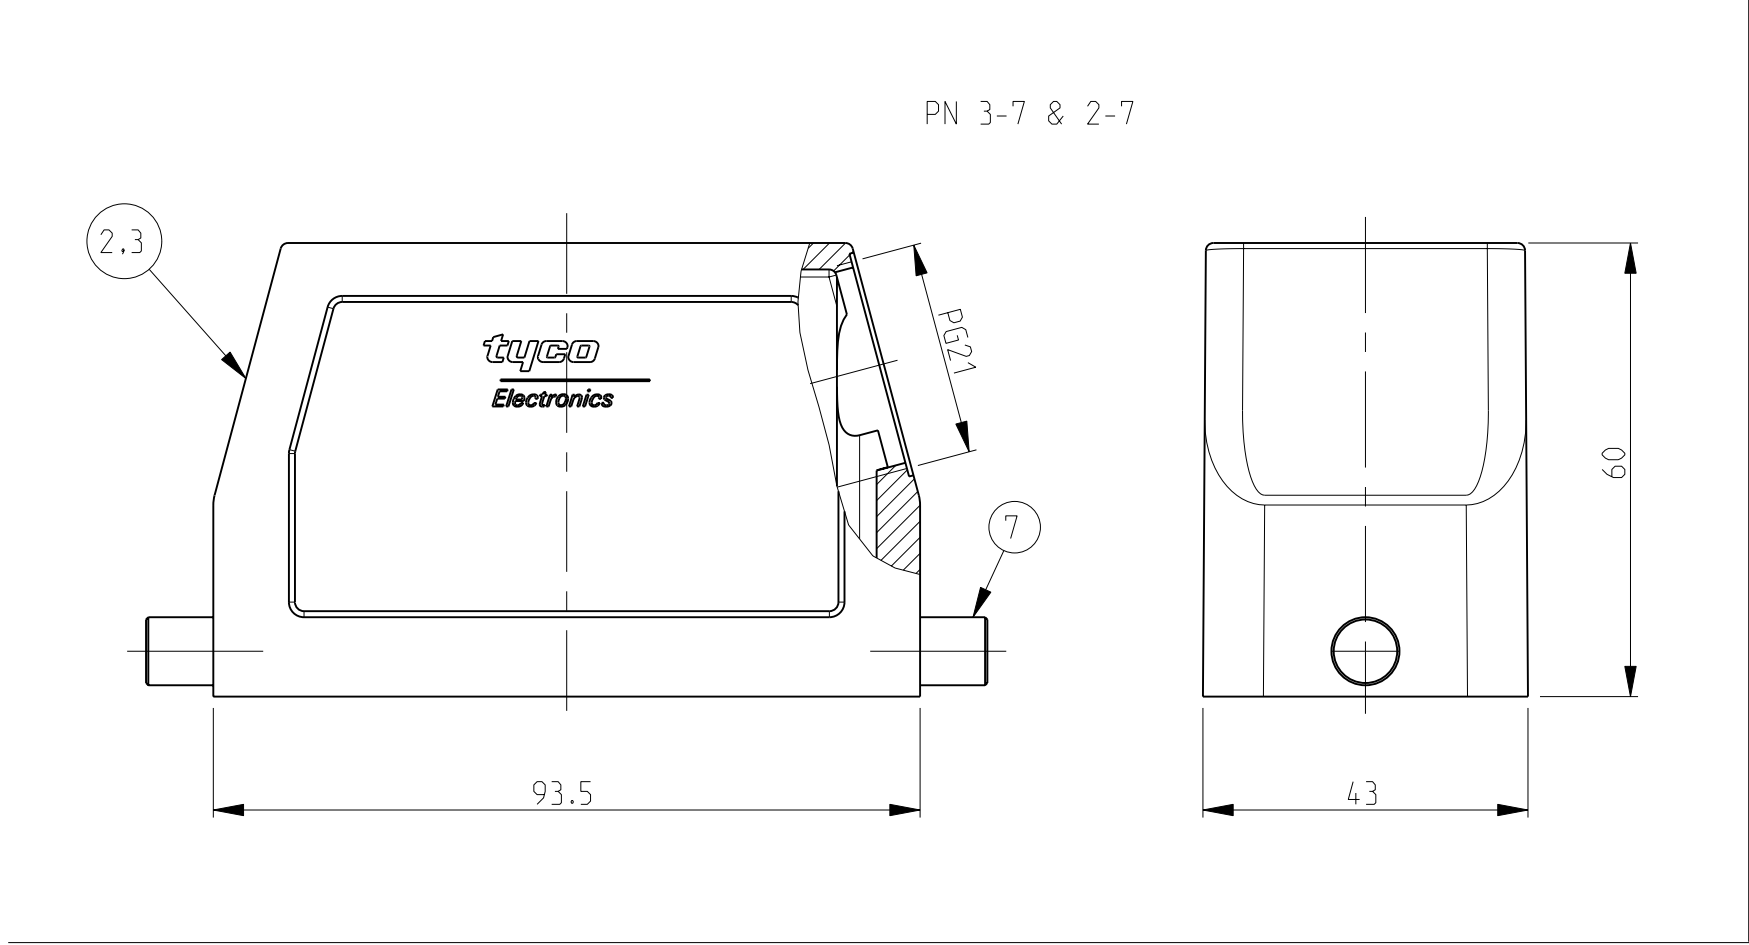

LOC	DIST	REVISIONS					
A	I	P	LTB	DESCRIPTION	DATE	DWN	APVD
		A6		REVISED PER ECO-09-027197	16DEC2009	KK	AEQ

- NOTES
- Material: Housing: aluminium diecasting alloy
 - Surface: - Powder varnish grey
- Aluminium oxide+
- Varnish black
 - Varnish on the inside not necessary
 - Packaging
Packaging quantity 5 piece in a box
- ⚠️ OBSOLETE PARTS: OBSOLETE CIS STREAMLINING PER D.RENAUD/D.SINISI

QTY	DESCRIPTION	MATERIAL	SURFACE	COLOR	ITEM NO	NOTES
1	Hood HB.16 Pg.1.21	Aluminium		Grey	10	2xM3 for nameplate
1	ZB-Locking Clip	Stainless steel			9	-
2	ZB-Locking Clip	Steel	Zinc plated	Blue	8	-
1	LB-Clip bolt	Stainless steel			7	-
2	VS-Locking clip	Steel	Zinc plated	Blue	6	Special
1	VS-Clip bolt	Stainless steel			5	-
1	Hood HB.16 Pg.1.21	Aluminium		No varnish	4	-
1	Hood HB.16 Pg.1.21	Aluminium	Aluminium oxide	Black	3	Special
1	Hood HB.16 Pg.1.21	Aluminium		Grey	1	-