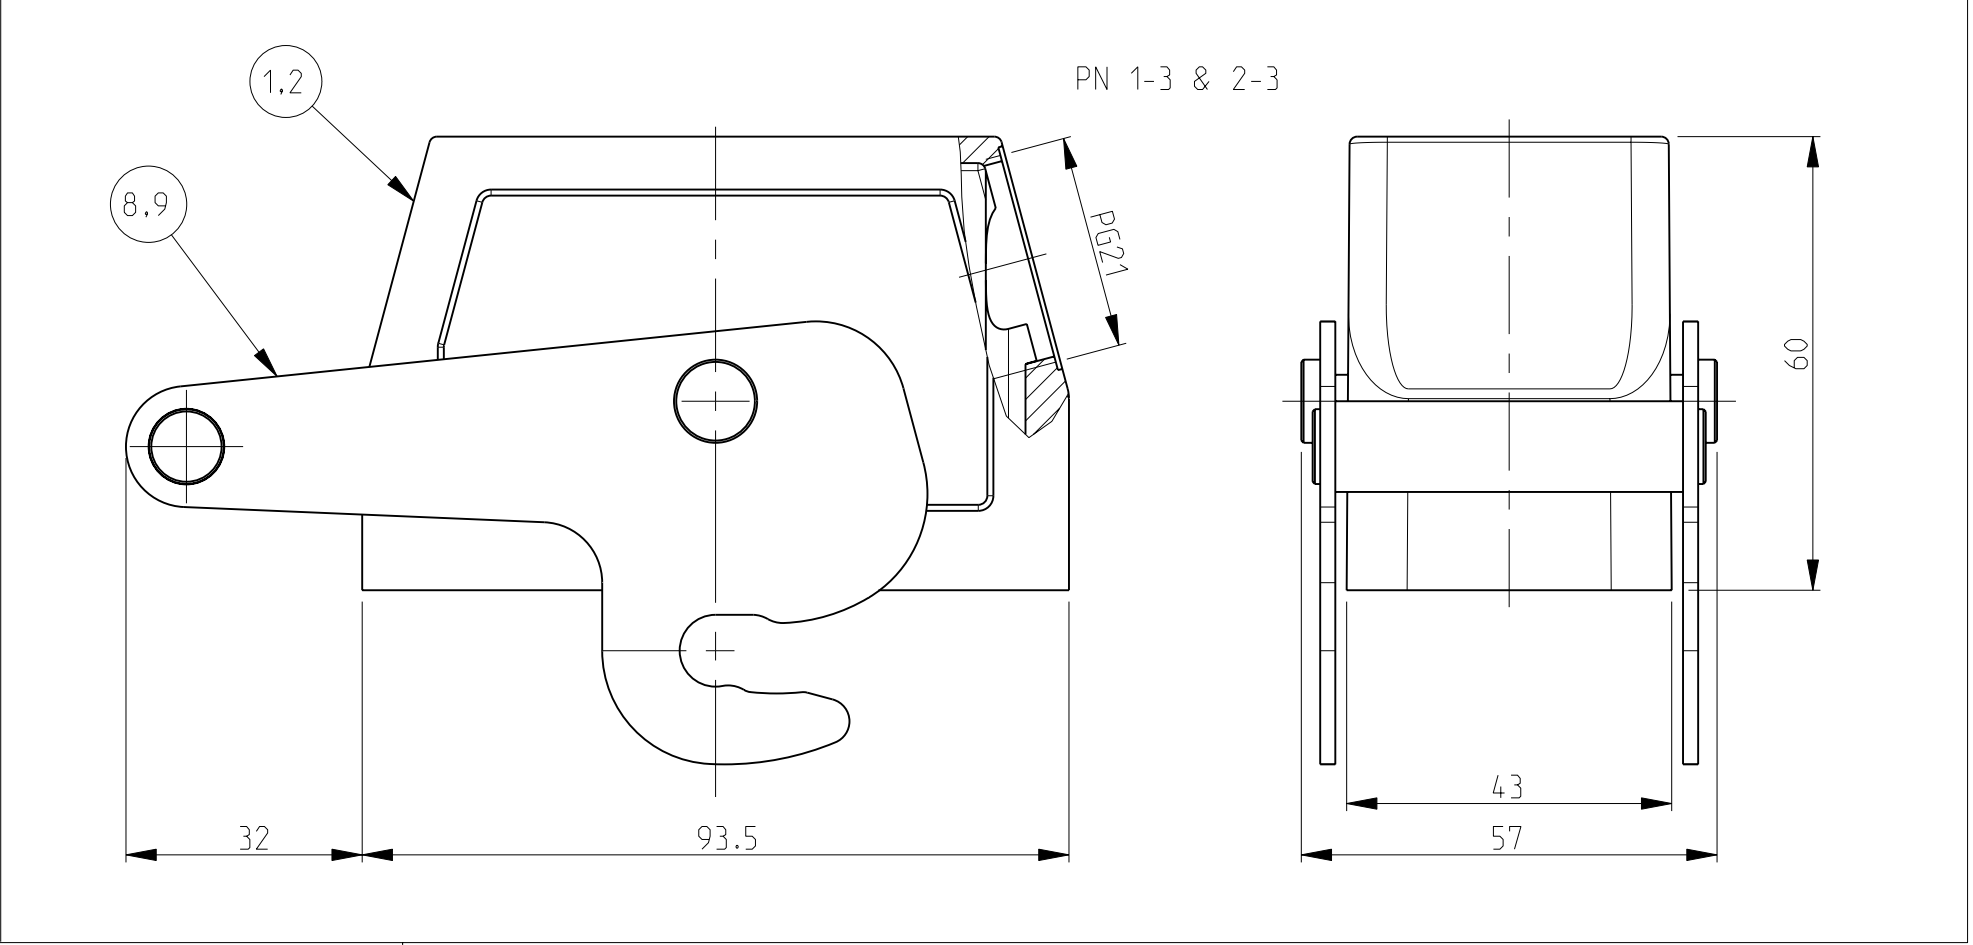

LOC	DIST	REVISIONS					
A	I	P	LTB	DESCRIPTION	DATE	DWN	APVD
		A6		REVISED PER ECO-09-027197	16DEC2009	KK	AEQ

- NOTES
- Material: Housing: aluminium diecasting alloy
 - Surface: - Powder varnish grey
- Aluminium oxide+
- Varnish black
 - Varnish on the inside not necessary
 - Packaging
Packaging quantity 5 piece in a box
- ⚠️ OBSOLETE PARTS: OBSOLETE CIS STREAMLINING PER D.RENAUD/D.SINISI

QTY	DESCRIPTION	MATERIAL	SURFACE	COLOR	ITEM NO	NOTES
1	Hood HB.16 Pg.1.21	Aluminium		Grey	10	2xM3 for nameplate
1	ZB-Locking Clip	Stainless steel			9	-
2	ZB-Locking Clip	Steel	Zinc plated	Blue	8	-
1	LB-Clip bolt	Stainless steel			7	-
2	VS-Locking clip	Steel	Zinc plated	Blue	6	Special
1	VS-Clip bolt	Stainless steel			5	-
1	Hood HB.16 Pg.1.21	Aluminium		No varnish	4	-
1	Hood HB.16 Pg.1.21	Aluminium	Aluminium oxide	Black	3	Special
1	Hood HB.16 Pg.1.21	Aluminium		Grey	1	-