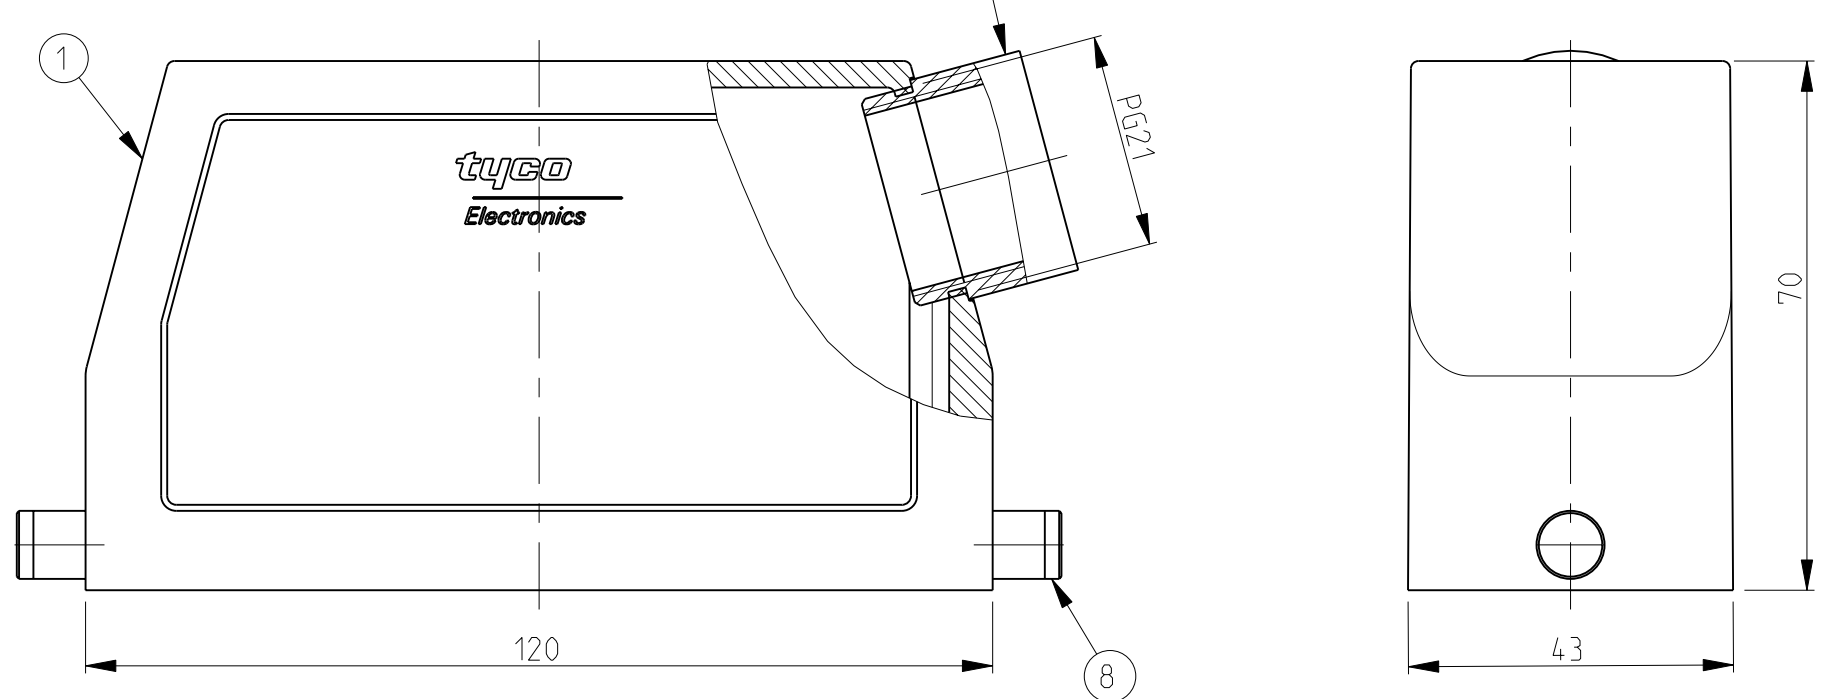

PN 1-1

PN 1-7

QTY	DESCRIPTION	MATERIAL	SURFACE	COLOR	ITEM NO	REMARKS
1	ZB-Central clip	Stainless steel	-	-	11	
1	ZB-Central clip	Steel	Zinc plated	Blue	10	
2	LB-Clip bolt	Stainless steel	-	-	9	
2	LB-Clip bolt	Steel	Zinc plated	Blue	8	
2	VS-Locking clip	Stainless steel	-	-	7	
2	VS-Locking clip	Steel	Zinc plated	Blue	6	
4	VS-Locking clip bolt	Stainless steel	-	-	5	
1	6-kt- Adapter Ppg21	Brass	Nickel plated	-	4	
1	Adapter ppg21	Brass	Nickel plated	-	3	
1	Hood HB.24.Pg.1.21	Aluminium	Aluminium oxide	Black	2	
1	Hood HB.24.Pg.1.21	Aluminium	-	Grey	1	
2-31-32-71-72-11-12-61-6	DESCRIPTION	MATERIAL	SURFACE	COLOR	ITEM NO	REMARKS
	DESCRIPTION					
	HB.24.Sts.1.21.Z					
	HB-K.24.Sts.1.21.Z					
	HB.24.Sts-VS.1.21.Z					
	HB-K.24.Sts-VS.1.21.Z					
	HB.24.Sts-GR.1.21.Z					
	HB-K.24.Sts-GR.1.21.Z					
	HB-Z.24.Sts-ZB.1.21.Z					
	HB-K.Z.24.Sts-ZB.1.21.Z					