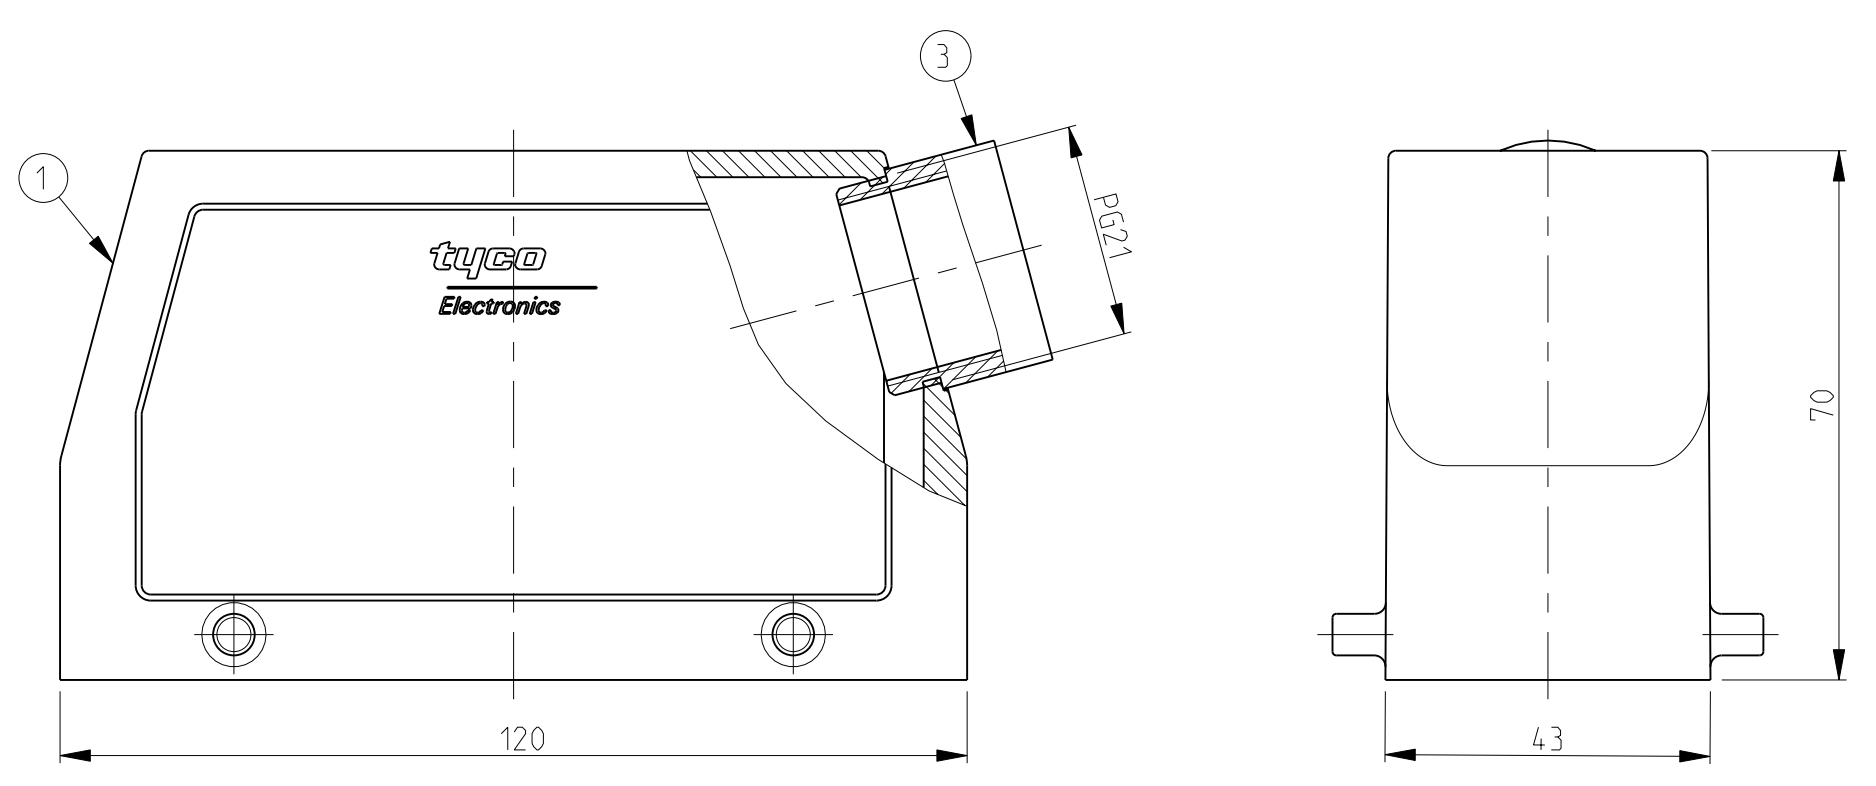

LOC	DIST	REVISIONS					
A	-	P	LTR	DESCRIPTION	DATE	DWN	APVD
		B4		Released as per ECR-07-019955	22.08.07	SK	TS

PN 1-6

NOTES.

- 1 Material:Housing:Aluminium Diecasting Alloy
- 2 Surface:Varnish grey
- 3 Varnish on the inside not necessary
- 4 Packaging Quantity 5 Pieces in a box

PN 1-1

PN 1-7

QTY	DESCRIPTION	MATERIAL	SURFACE	COLOR	ITEM NO	REMARKS
1	ZB-Central clip	Stainless steel	-	-	11	
1	ZB-Central clip	Steel	Zinc plated	Blue	10	
2	LB-Clip bolt	Stainless steel	-	-	9	
2	LB-Clip bolt	Steel	Zinc plated	Blue	8	
2	VS-Locking clip	Stainless steel	-	-	7	
2	VS-Locking clip	Steel	Zinc plated	Blue	6	
4	VS-Locking clip bolt	Stainless steel	-	-	5	
1	6-kt- Adapter Ppg21	Brass	Nickel plated	-	4	
1	Adapter ppg21	Brass	Nickel plated	-	3	
1	Hood HB.24.Pg.1.21	Aluminium	Aluminium oxide	Black	2	
1	Hood HB.24.Pg.1.21	Aluminium	-	Grey	1	
2-31-32-71-72-11-12-61-6	DESCRIPTION	MATERIAL	SURFACE	COLOR	ITEM NO	REMARKS
	DESCRIPTION					
	HB.24.Sts.1.21.Z					
	HB-K.24.Sts.1.21.Z					
	HB.24.Sts-VS.1.21.Z					
	HB-K.24.Sts-VS.1.21.Z					
	HB.24.Sts-GR.1.21.Z					
	HB-K.24.Sts-GR.1.21.Z					
	HB-Z.24.Sts-ZB.1.21.Z					
	HB-K.Z.24.Sts-ZB.1.21.Z					