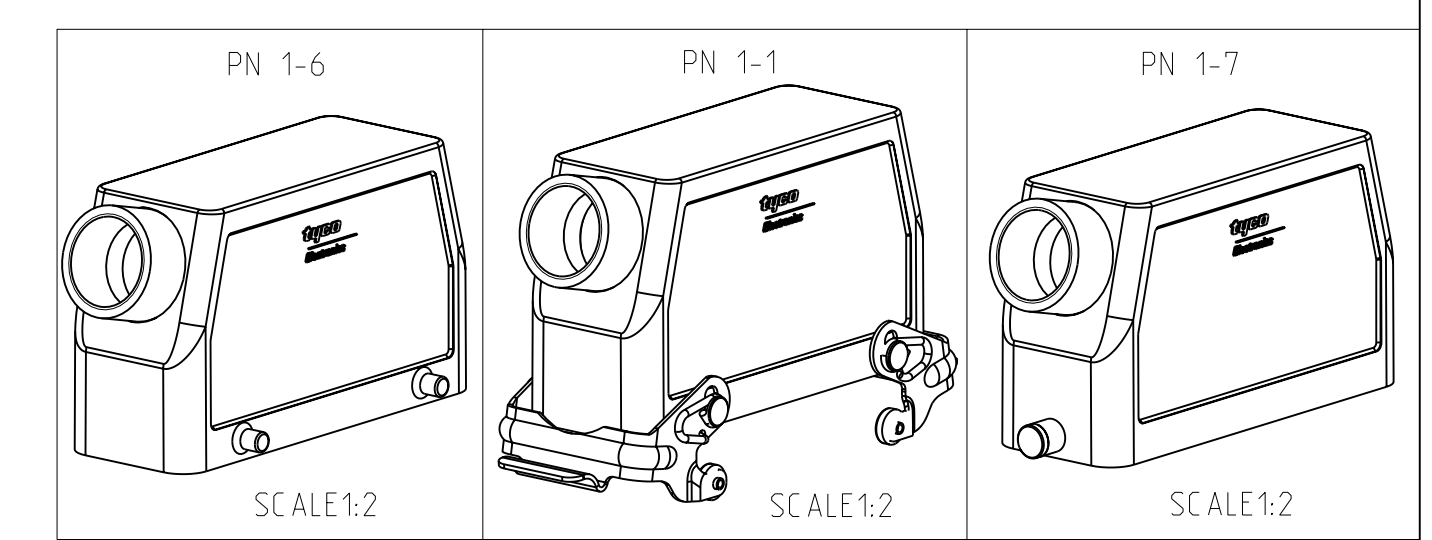

LOC	DIST	REVISIONS					
A	-	P	LTR	DESCRIPTION	DATE	DWN	APVD
		B4		Released as per ECR-07-019955	22.08.07	SK	TS

PN 1-6

NOTES.

- 1 Material:Housing:Aluminium Diecasting Alloy
- 2 Surface:Varnish grey
- 3 Varnish on the inside not necessary
- 4 Packaging Quantity 5 Pieces in a box

PN 1-1

PN 1-7

QTY	DESCRIPTION	MATERIAL	SURFACE	COLOR	ITEM NO	REMARKS
1	ZB-Central clip	Stainless steel	-	-	11	
1	ZB-Central clip	Steel	Zinc plated	Blue	10	
2	LB-Clip bolt	Stainless steel	-	-	9	
2	LB-Clip bolt	Steel	Zinc plated	Blue	8	
2	VS-Locking clip	Stainless steel	-	-	7	
2	VS-Locking clip	Steel	Zinc plated	Blue	6	
4	VS-Locking clip bolt	Stainless steel	-	-	5	
1	6-kt- Adapter Ppg21	Brass	Nickel plated	-	4	
1	Adapter ppg21	Brass	Nickel plated	-	3	
1	Hood HB.24.Pg.1.21	Aluminium	Aluminium oxide	Black	2	
1	Hood HB.24.Pg.1.21	Aluminium	-	Grey	1	
2-31-32-71-72-11-12-61-6	DESCRIPTION	MATERIAL	SURFACE	COLOR	ITEM NO	REMARKS
	DESCRIPTION					
	HB.24.Sts.1.21.Z					
	HB-K.24.Sts.1.21.Z					
	HB.24.Sts-VS.1.21.Z					
	HB-K.24.Sts-VS.1.21.Z					
	HB.24.Sts-GR.1.21.Z					
	HB-K.24.Sts-GR.1.21.Z					
	HB-Z.24.Sts-ZB.1.21.Z					
	HB-K.Z.24.Sts-ZB.1.21.Z					