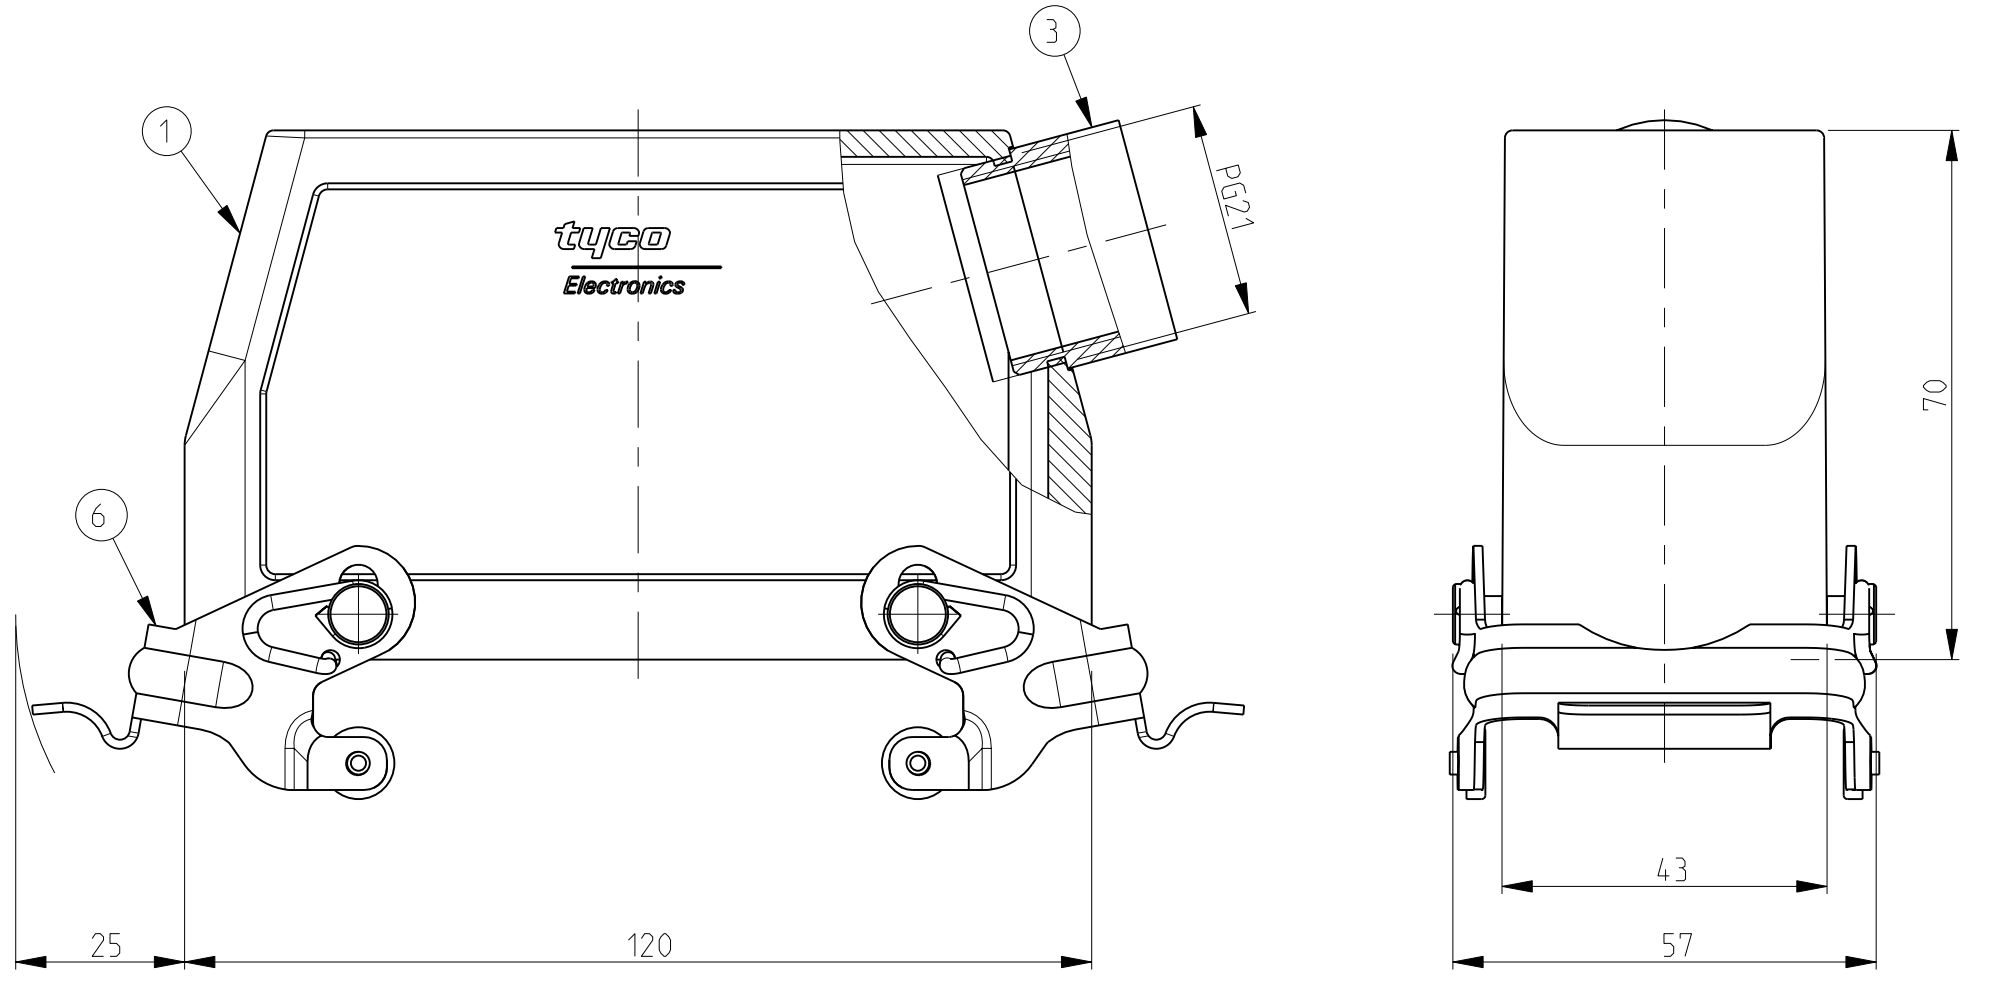

LOC	DIST	REVISIONS					
A	-	P	LTR	DESCRIPTION	DATE	DWN	APVD
		B4		Released as per ECR-07-019955	22.08.07	SK	TS

PN 1-6

NOTES.

- 1 Material:Housing:Aluminium Diecasting Alloy
- 2 Surface:Varnish grey
- 3 Varnish on the inside not necessary
- 4 Packaging Quantity 5 Pieces in a box

PN 1-1

PN 1-7

QTY	DESCRIPTION	MATERIAL	SURFACE	COLOR	ITEM NO	REMARKS
1	ZB-Central clip	Stainless steel	-	-	11	
1	ZB-Central clip	Steel	Zinc plated	Blue	10	
2	LB-Clip bolt	Stainless steel	-	-	9	
2	LB-Clip bolt	Steel	Zinc plated	Blue	8	
2	VS-Locking clip	Stainless steel	-	-	7	
2	VS-Locking clip	Steel	Zinc plated	Blue	6	
4	VS-Locking clip bolt	Stainless steel	-	-	5	
1	6-kt- Adapter Ppg21	Brass	Nickel plated	-	4	
1	Adapter ppg21	Brass	Nickel plated	-	3	
1	Hood HB.24.Pg.1.21	Aluminium	Aluminium oxide	Black	2	
1	Hood HB.24.Pg.1.21	Aluminium	-	Grey	1	
2-31-32-71-72-11-12-61-6	DESCRIPTION	MATERIAL	SURFACE	COLOR	ITEM NO	REMARKS
	DESCRIPTION					
	HB.24.Sts.1.21.Z					
	HB-K.24.Sts.1.21.Z					
	HB.24.Sts-VS.1.21.Z					
	HB-K.24.Sts-VS.1.21.Z					
	HB.24.Sts-GR.1.21.Z					
	HB-K.24.Sts-GR.1.21.Z					
	HB-Z.24.Sts-ZB.1.21.Z					
	HB-K.Z.24.Sts-ZB.1.21.Z					

THIS DRAWING IS UNPUBLISHED. RELEASED FOR PUBLICATION 1999 BY TYCO ELECTRONICS CORPORATION, ALL RIGHTS RESERVED.

TOLERANCES UNLESS OTHERWISE SPECIFIED:
 DIMENSIONS: mm
 FINISH: #

DWN: Schneider 20.07.1999
 CHK: Schweiger 20.07.1999
 APVD: -

PRODUCT SPEC: 108-74001
 108-74003
 APPLICATION SPEC: 114-74001
 114-74004

WEIGHT: -

CUSTOMER DRAW ING

NAME: Hood HB.24.STS.1.21.Z

SIZE: A | 00779 | C=1102315

SCALE: 1:1 SHEET: 1 OF 1 REV: B4

Tyco Electronics Tyco Electronics AMP GmbH
 D-53819 Neunkirchen, Germany