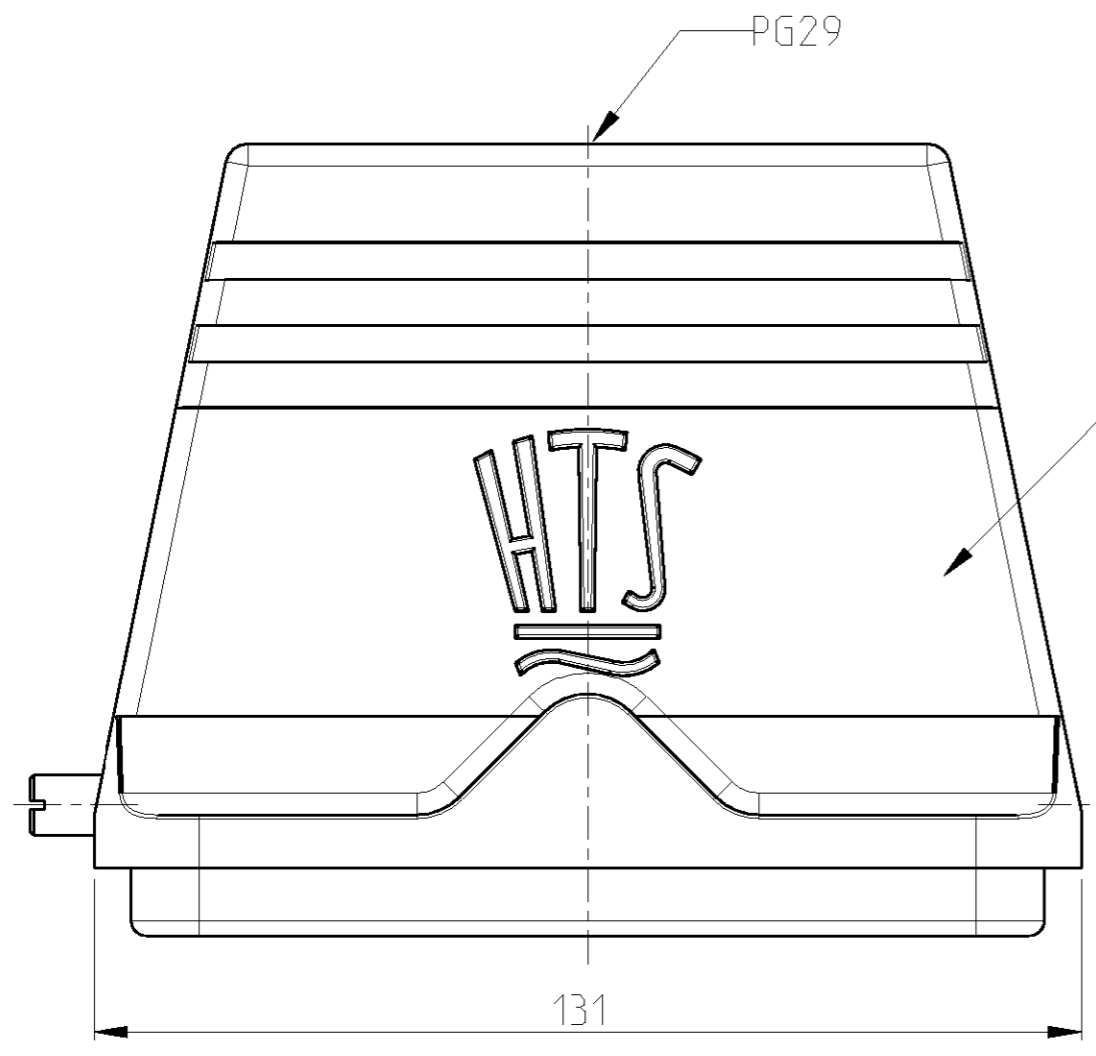

4

3

2

1

THIS DRAWING IS UNPUBLISHED. RELEASED FOR PUBLICATION 2006
© COPYRIGHT 2006 BY TYCO ELECTRONICS CORPORATION. ALL RIGHTS RESERVED.

LOC	DIST	REVISIONS				
P	LTR	DESCRIPTION	DATE	DWN	APVD	
A1	-	A3	NEW PRO/E DRAWING ECR-07-019748	20AUG2007	SR	ST

2		CLIP BOLT	STAINLESS STEEL	BLANC		4
	2	CLIP BOLT	STEEL	ZINC PLATED	BLUE	3
	1	HOOD HB	ALUMINIUM/ALU	ALUMINIUM OXID	BLACK	2
	1	HOOD HB	ALUMINIUM/ALU		GREY	1
2-7	1-7	DESCRIPTION	MATERIAL	SURFACE	COLOR	ITEM

HB.48.STO-GR.1.29.G

HB-K.48.STO-GR.1.29.G

NOTES

- 1 PART SHALL BE FREE AND CLEAN OF BURRS AND OTHER FOREIGN MATERIAL
- 2 PACKAGING: QUANTITY 3 PIECES
- 3 VARNISHING INSIDE HOUSING NOT REQUIRED

THIS DRAWING IS A CONTROLLED DOCUMENT FOR TYCO ELECTRONICS CORPORATION IT IS SUBJECT TO CHANGE AND THE CONTROLLING ENGINEERING ORGANIZATION SHOULD BE CONTACTED FOR THE LATEST REVISION.		DWN R.SCHNEIDER 17AUG2007 CHK SCHNURPFEIL 17AUG2007 APVD - PRODUCT SPEC - APPLICATION SPEC - WEIGHT -	tyco Electronics tyco Electronics AMP GmbH 53819 Neunkirchen (Germany)
DIMENSIONS: mm 	TOLERANCES UNLESS OTHERWISE SPECIFIED: 0 PLC ± 1 PLC ± 2 PLC ± 3 PLC ± 4 PLC ± ANGLES ±1°	NAME HOOD ASSY HB.48.STO-GR.1.29.G	SIZE A3 CAGE CODE 00779 DRAWING NO ©=1102382 RESTRICTED TO -
MATERIAL -	FINISH -	CUSTOMER DRAWING	SCALE 1:1 SHEET 1 OF 1 REV A3