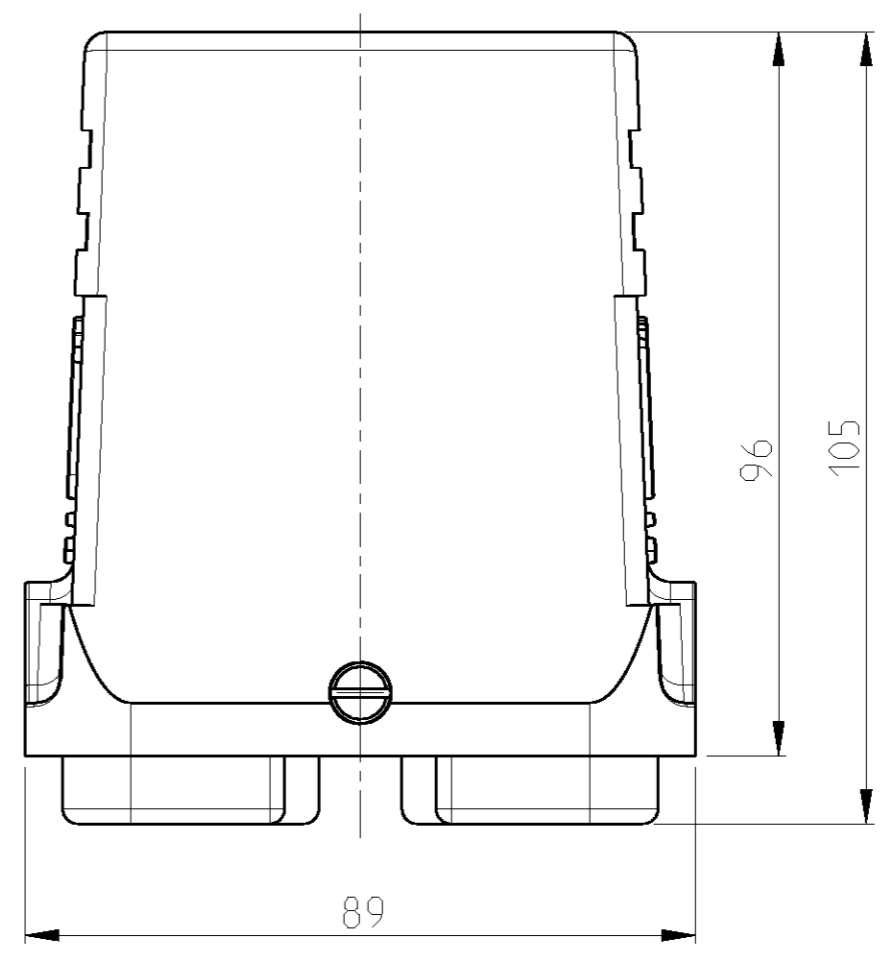

4

3

2

1

THIS DRAWING IS UNPUBLISHED. RELEASED FOR PUBLICATION 2006
© COPYRIGHT 2006 BY TYCO ELECTRONICS CORPORATION. ALL RIGHTS RESERVED.

LOC	DIST	REVISIONS				
P	LTR	DESCRIPTION	DATE	DWN	APVD	
A1	-	A3	NEW PRO/E DRAWING ECR-07-019748	20AUG2007	SR	ST

2		CLIP BOLT	STAINLESS STEEL	BLANC		4
	2	CLIP BOLT	STEEL	ZINC PLATED	BLUE	3
	1	HOOD HB	ALUMINIUM/ALU	ALUMINIUM OXID	BLACK	2
	1	HOOD HB	ALUMINIUM/ALU		GREY	1
2-7	1-7	DESCRIPTION	MATERIAL	SURFACE	COLOR	ITEM

HB.48.STO-GR.1.29.G

HB-K.48.STO-GR.1.29.G

NOTES

- 1 PART SHALL BE FREE AND CLEAN OF BURRS AND OTHER FOREIGN MATERIAL
- 2 PACKAGING: QUANTITY 3 PIECES
- 3 VARNISHING INSIDE HOUSING NOT REQUIRED

THIS DRAWING IS A CONTROLLED DOCUMENT FOR TYCO ELECTRONICS CORPORATION IT IS SUBJECT TO CHANGE AND THE CONTROLLING ENGINEERING ORGANIZATION SHOULD BE CONTACTED FOR THE LATEST REVISION.		DWN R.SCHNEIDER 17AUG2007 CHK SCHNURPFEIL 17AUG2007 APVD - PRODUCT SPEC - APPLICATION SPEC - WEIGHT -	tyco Electronics tyco Electronics AMP GmbH 53819 Neunkirchen (Germany)
DIMENSIONS: mm 	TOLERANCES UNLESS OTHERWISE SPECIFIED: 0 PLC ± 1 PLC ± 2 PLC ± 3 PLC ± 4 PLC ± ANGLES ±1°	NAME HOOD ASSY HB.48.STO-GR.1.29.G	SIZE A3 CAGE CODE 00779 DRAWING NO ©=1102382 RESTRICTED TO -
MATERIAL -	FINISH -	CUSTOMER DRAWING	SCALE 1:1 SHEET 1 OF 1 REV A3