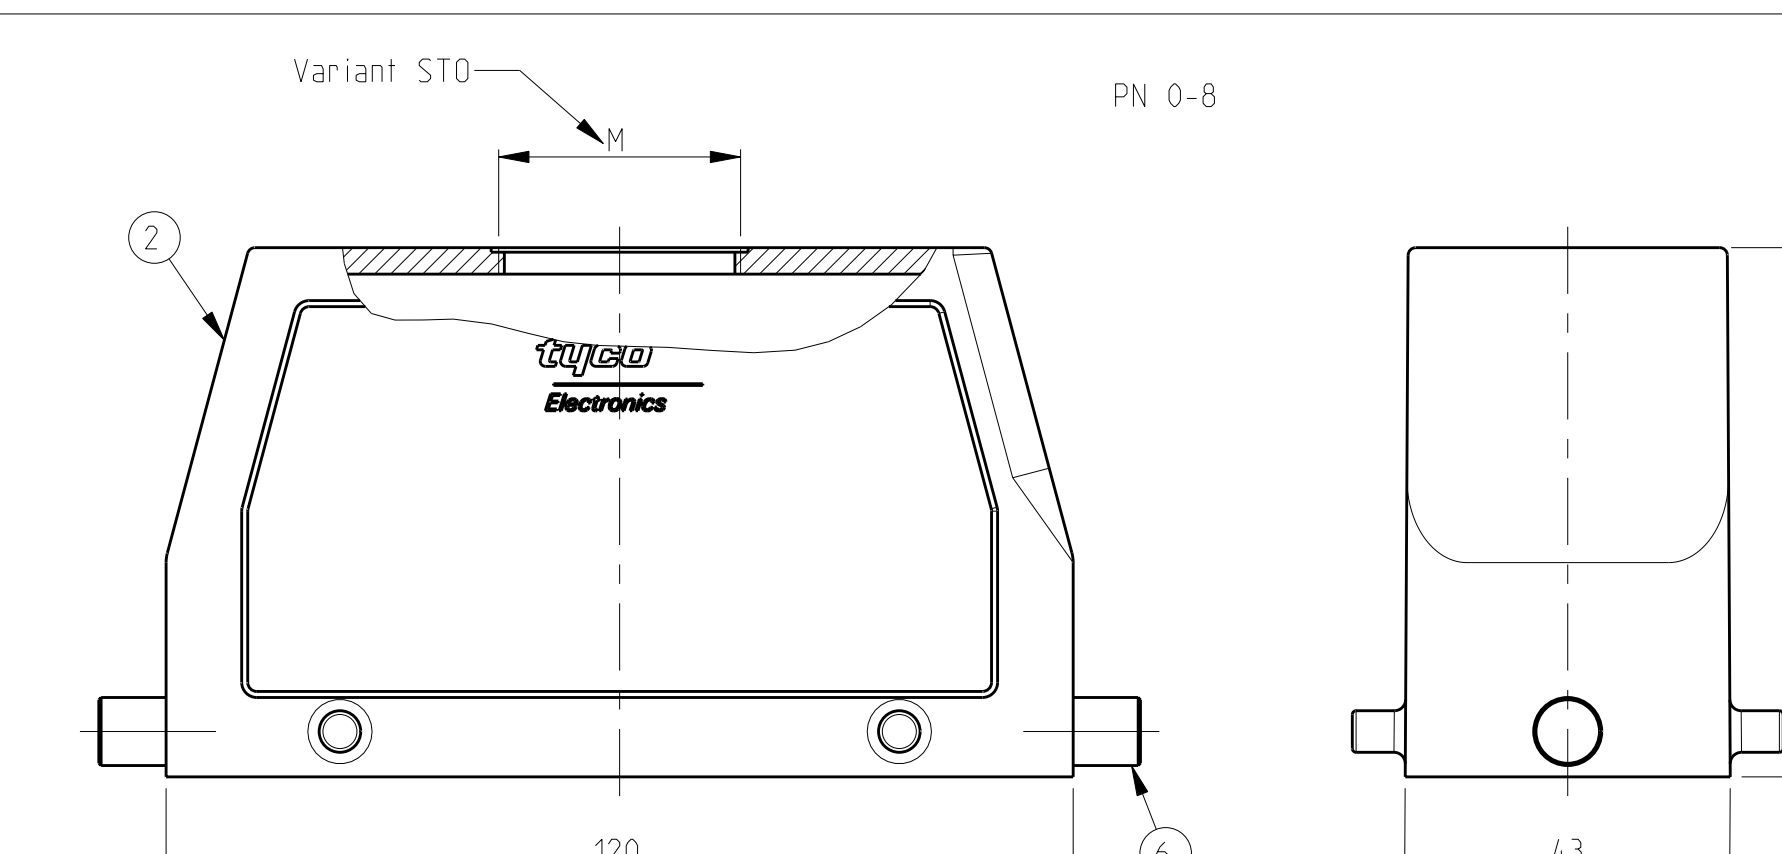

LOC		DIST		REVISIONS			
P	LTB	DESCRIPTION	DATE	DWN	APVD		
A	9	Released as per ECR-08-011918	12.May.2008	SP	TS		

NOTES:

- Material:Housing:Aluminium Diecasting Alloy
- Surface-Powder Vannish Grey  
-Aluminium Oxide +  
-Vannish Black  
-Chromit Passivation +  
-Vannish Black
- Vannish on the inside not necessary
- Special Packaging
- Packaging  
Quantity 5 Pieces in a box

OBSELETE

DATE: 01.08.2000  
DWN: Schneider  
CHK: Schwieger  
APVD: -

PRODUCT SPEC: 108-74001  
108-74003  
APPLICATION SPEC: 114-74001  
114-74004

WEIGHT: -

CUSTOMER DRAWING

SCALE: 1:1 SHEET: 1 OF 1 REV: A9