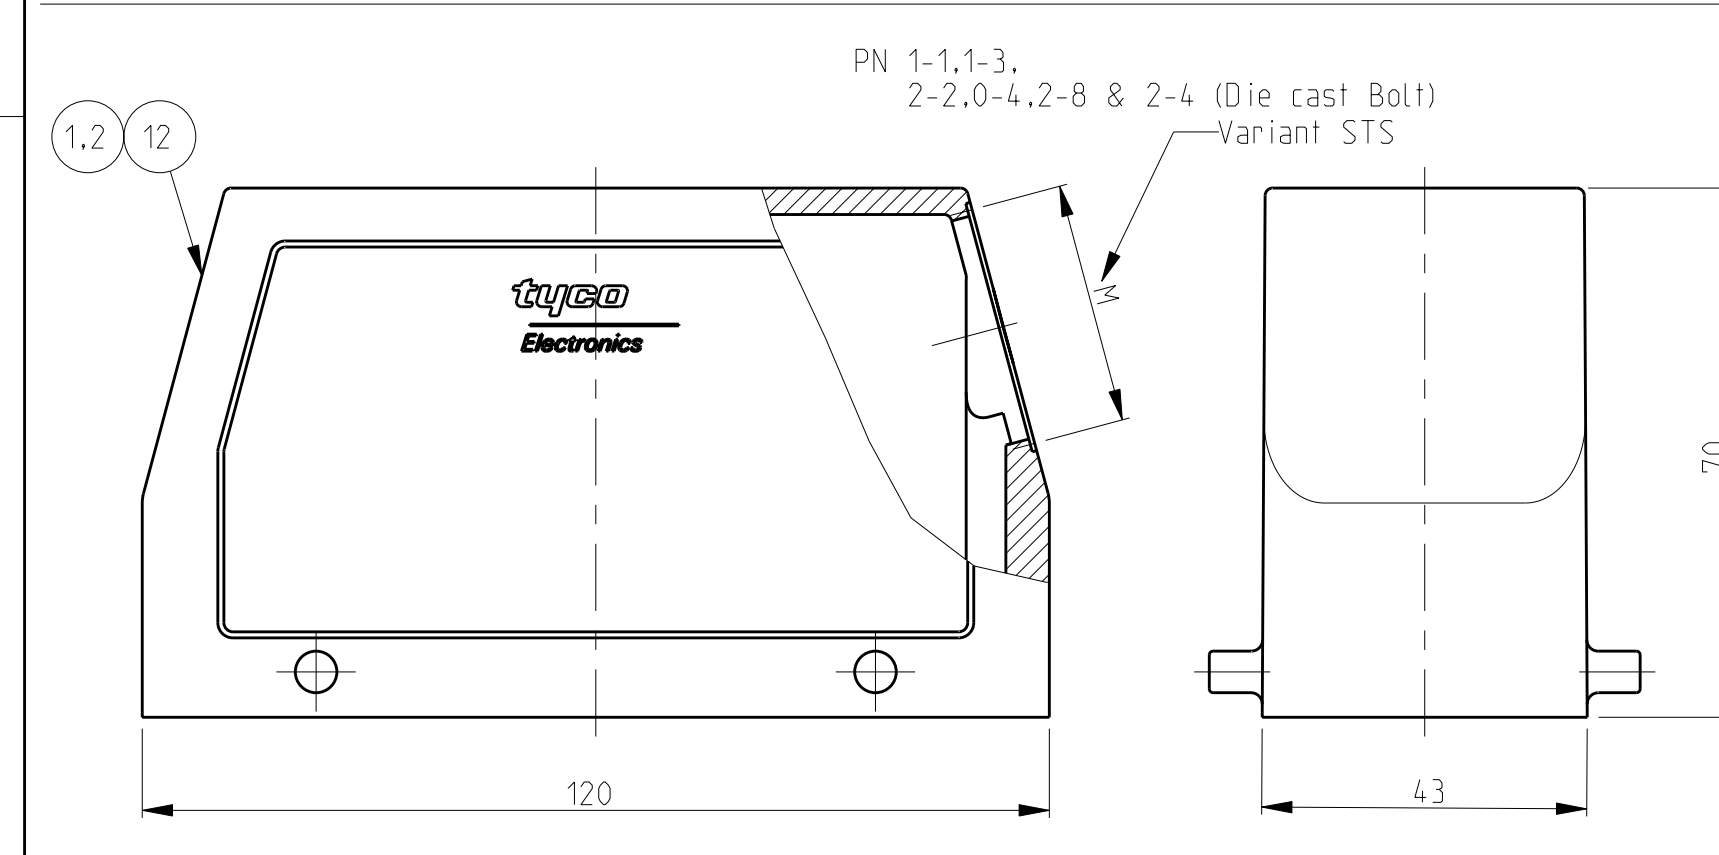

ITEM	QTY	DESCRIPTION	MATERIAL	SURFACE	COLOR	ITEM NO	NOTES
1	1	HB-EMV Hood	Aluminium	Aluminium Chromated	Black	12	
1	1	HB Hood	Aluminium		Grey	11	2xM32
1	1	ZB Central clip	Stainless Steel	Blank	Blue	10	
1	1	ZB Central clip	Steel	Zinc Plated	Blue	9	
1	1	YS Locking clip	Stainless Steel	Blank	Blue	8	
1	1	YS Locking clip	Steel	Zinc Plated	Blue	7	
1	1	LB Clip bolt	Stainless Steel	Blank	Blue	6	
1	1	LB Clip bolt	Steel	Zinc Plated	Blue	5	
1	1	VS Locking clip bolt	Stainless Steel	Blank	Grey	4	
1	1	HB-EMV Hood	Aluminium		Grey	1	
1	1	HB Hood	Aluminium	Aluminium Oxide	Black	2	

OBSELETE

DATE: 01.08.2000
DWN: Schneider
CHK: Schwieger
APVD: -

PRODUCT SPEC: 108-74001
108-74003
APPLICATION SPEC: 114-74001
114-74004

WEIGHT: -

CUSTOMER DRAWING

SCALE: 1:1 SHEET: 1 OF 1 REV: A9

Tyco Electronics AMP, GmbH
D-53819 Neunkirchen, Germany

HOOD
HB.24.ST0/STS M-Thread

©=1106465