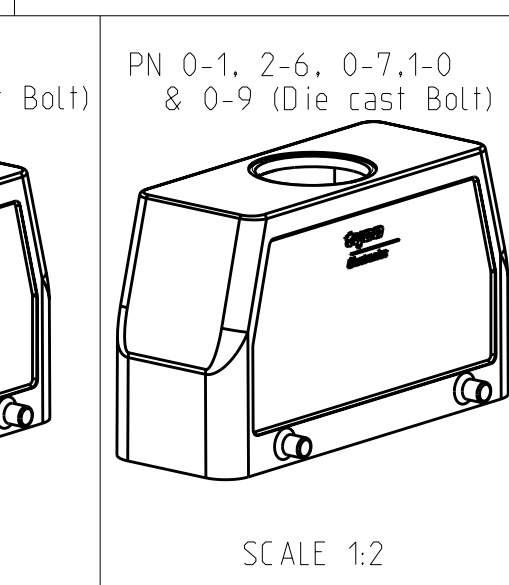

LOC		DIST		REVISIONS			
P	LTB	DESCRIPTION	DATE	DWN	APVD		
A	9	Released as per ECR-08-011918	12.May.2008	SP	TS		

NOTES:

- Material:Housing:Aluminium Diecasting Alloy
- Surface-Powder Vannish Grey  
-Aluminium Oxide +  
-Vannish Black  
-Chromit Passivation +  
-Vannish Black
- Vannish on the inside not necessary
- Special Packaging
- Packaging  
Quantity 5 Pieces in a box

ITEM	QTY	DESCRIPTION	MATERIAL	SURFACE	COLOR	ITEM NO	NOTES
1	1	HB-EMV Hood	Aluminium	Aluminium Chromated	Black	12	
1	1	HB Hood	Aluminium		Grey	11	2xM32
1	1	ZB Central clip	Stainless Steel	Blank	Blue	10	
1	1	ZB Central clip	Steel	Zinc Plated	Blue	9	
1	1	YS Locking clip	Stainless Steel	Blank	Blue	8	
1	1	YS Locking clip	Steel	Zinc Plated	Blue	7	
1	1	LB Clip bolt	Stainless Steel	Blank	Blue	6	
1	1	LB Clip bolt	Steel	Zinc Plated	Blue	5	
1	1	VS Locking clip bolt	Stainless Steel	Blank	Grey	4	
1	1	HB-EMV Hood	Aluminium		Grey	1	
1	1	HB Hood	Aluminium	Aluminium Oxide	Black	2	

OBSELETE

DATE: 01.08.2000  
DWN: Schneider  
CHK: Schwieger  
APVD: -

PRODUCT SPEC: 108-74001  
108-74003  
APPLICATION SPEC: 114-74001  
114-74004

WEIGHT: -

CUSTOMER DRAWING

SCALE: 1:1 SHEET: 1 OF 1 REV: A9