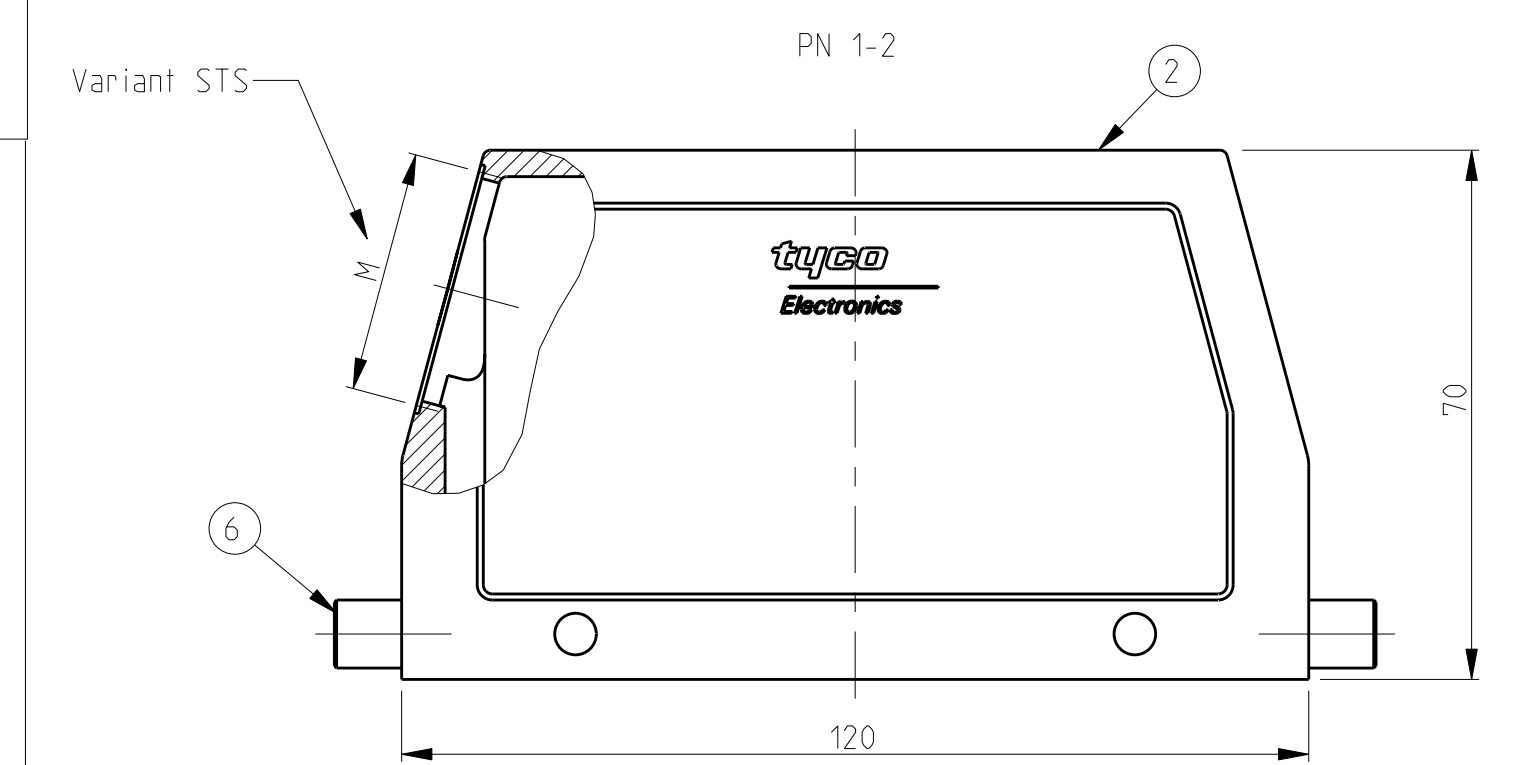

LOC		DIST		REVISIONS			
P	LTB	DESCRIPTION	DATE	DWN	APVD		
A	9	Released as per ECR-08-011918	12.May.2008	SP	TS		

NOTES:

- Material:Housing:Aluminium Diecasting Alloy
- Surface-Powder Vannish Grey  
-Aluminium Oxide +  
-Vannish Black  
-Chromit Passivation +  
-Vannish Black
- Vannish on the inside not necessary
- Special Packaging
- Packaging  
Quantity 5 Pieces in a box

OBSELETE

DATE: 01.08.2000  
DWN: Schneider  
CHK: Schwieger  
APVD: -

PRODUCT SPEC: 108-74001  
108-74003  
APPLICATION SPEC: 114-74001  
114-74004

WEIGHT: -

CUSTOMER DRAWING

SCALE: 1:1 SHEET: 1 OF 1 REV: A9