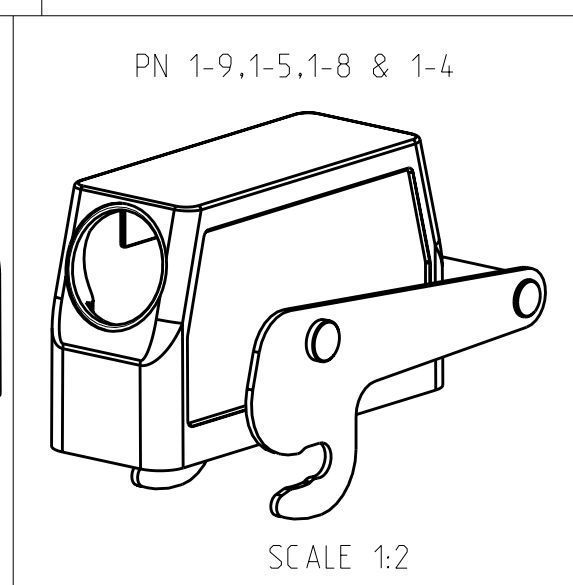

LOC		DIST		REVISIONS			
P	LTB	DESCRIPTION	DATE	DWN	APVD		
A	9	Released as per ECR-08-011918	12.May.2008	SP	TS		

NOTES:

- Material:Housing:Aluminium Diecasting Alloy
- Surface-Powder Vannish Grey  
-Aluminium Oxide +  
-Vannish Black  
-Chromit Passivation +  
-Vannish Black
- Vannish on the inside not necessary
- Special Packaging
- Packaging  
Quantity 5 Pieces in a box

ITEM	QTY	DESCRIPTION	MATERIAL	SURFACE	COLOR	ITEM NO	NOTES
1	1	HB-EMV Hood	Aluminium	Aluminium Chromated	Black	12	
1	1	HB Hood	Aluminium		Grey	11	2xM32
1	1	ZB Central clip	Stainless Steel	Blank	Blue	10	
1	1	ZB Central clip	Steel	Zinc Plated	Blue	9	
1	1	YS Locking clip	Stainless Steel	Blank	Blue	8	
1	1	YS Locking clip	Steel	Zinc Plated	Blue	7	
1	1	LB Clip bolt	Stainless Steel	Blank	Blue	6	
1	1	LB Clip bolt	Steel	Zinc Plated	Blue	5	
1	1	VS Locking clip bolt	Stainless Steel	Blank	Grey	4	
1	1	HB-EMV Hood	Aluminium		Grey	1	
1	1	HB Hood	Aluminium	Aluminium Oxide	Black	2	

OBSELETE

DATE: 01.08.2000  
DWN: Schneider  
CHK: Schwieger  
APVD: -

PRODUCT SPEC: 108-74001  
108-74003  
APPLICATION SPEC: 114-74001  
114-74004

WEIGHT: -

CUSTOMER DRAWING

SCALE: 1:1 SHEET: 1 OF 1 REV: A9