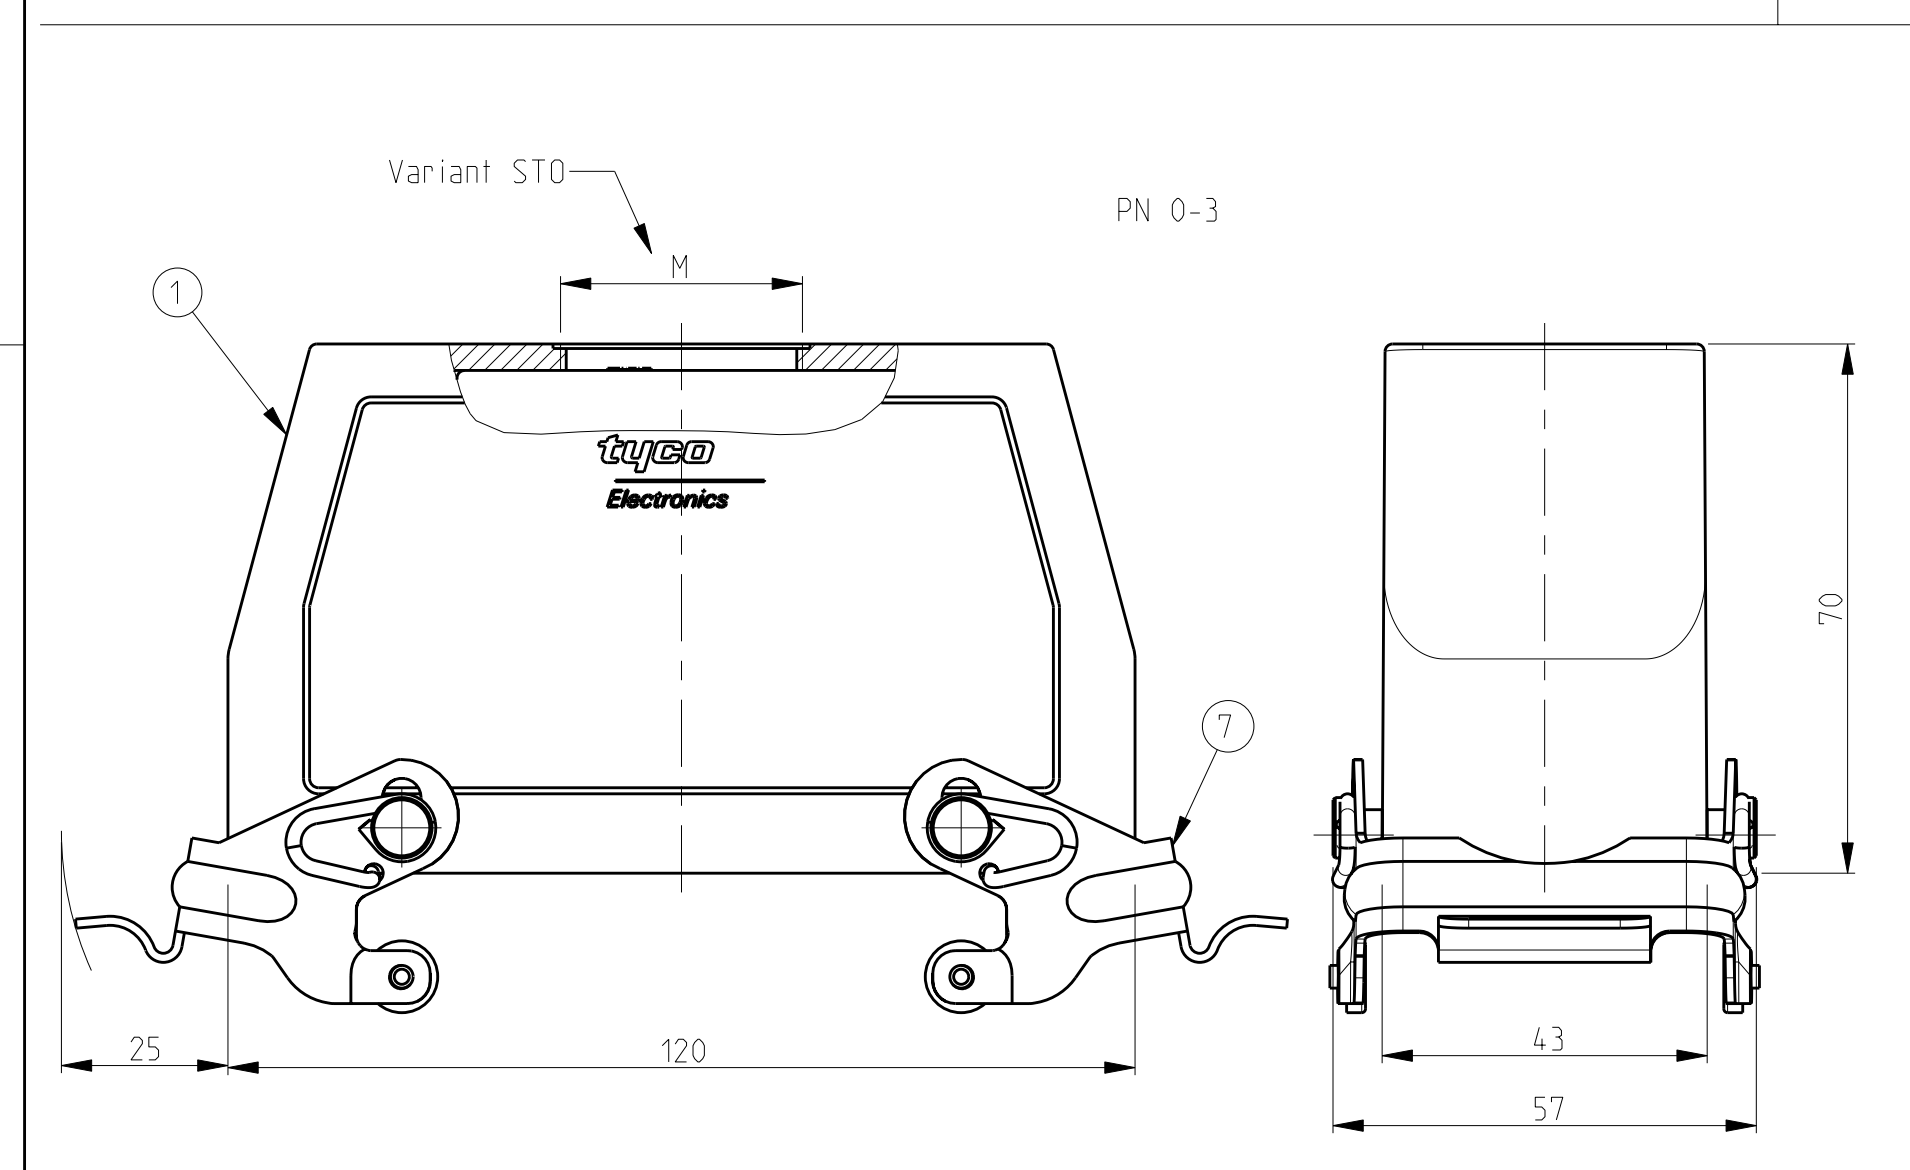

LOC		DIST		REVISIONS			
P	LTB	DESCRIPTION	DATE	DWN	APVD		
A	9	Released as per ECR-08-011918	12.May.2008	SP	TS		

NOTES:

- Material:Housing:Aluminium Diecasting Alloy
- Surface-Powder Vannish Grey  
-Aluminium Oxide +  
-Vannish Black  
-Chromit Passivation +  
-Vannish Black
- Vannish on the inside not necessary
- Special Packaging
- Packaging  
Quantity 5 Pieces in a box

OBSELETE

DATE: 01.08.2000  
DWN: Schneider  
CHK: Schwieger  
APVD: -

PRODUCT SPEC: 108-74001  
108-74003  
APPLICATION SPEC: 114-74001  
114-74004

WEIGHT: -

CUSTOMER DRAWING

SCALE: 1:1 SHEET: 1 OF 1 REV: A9