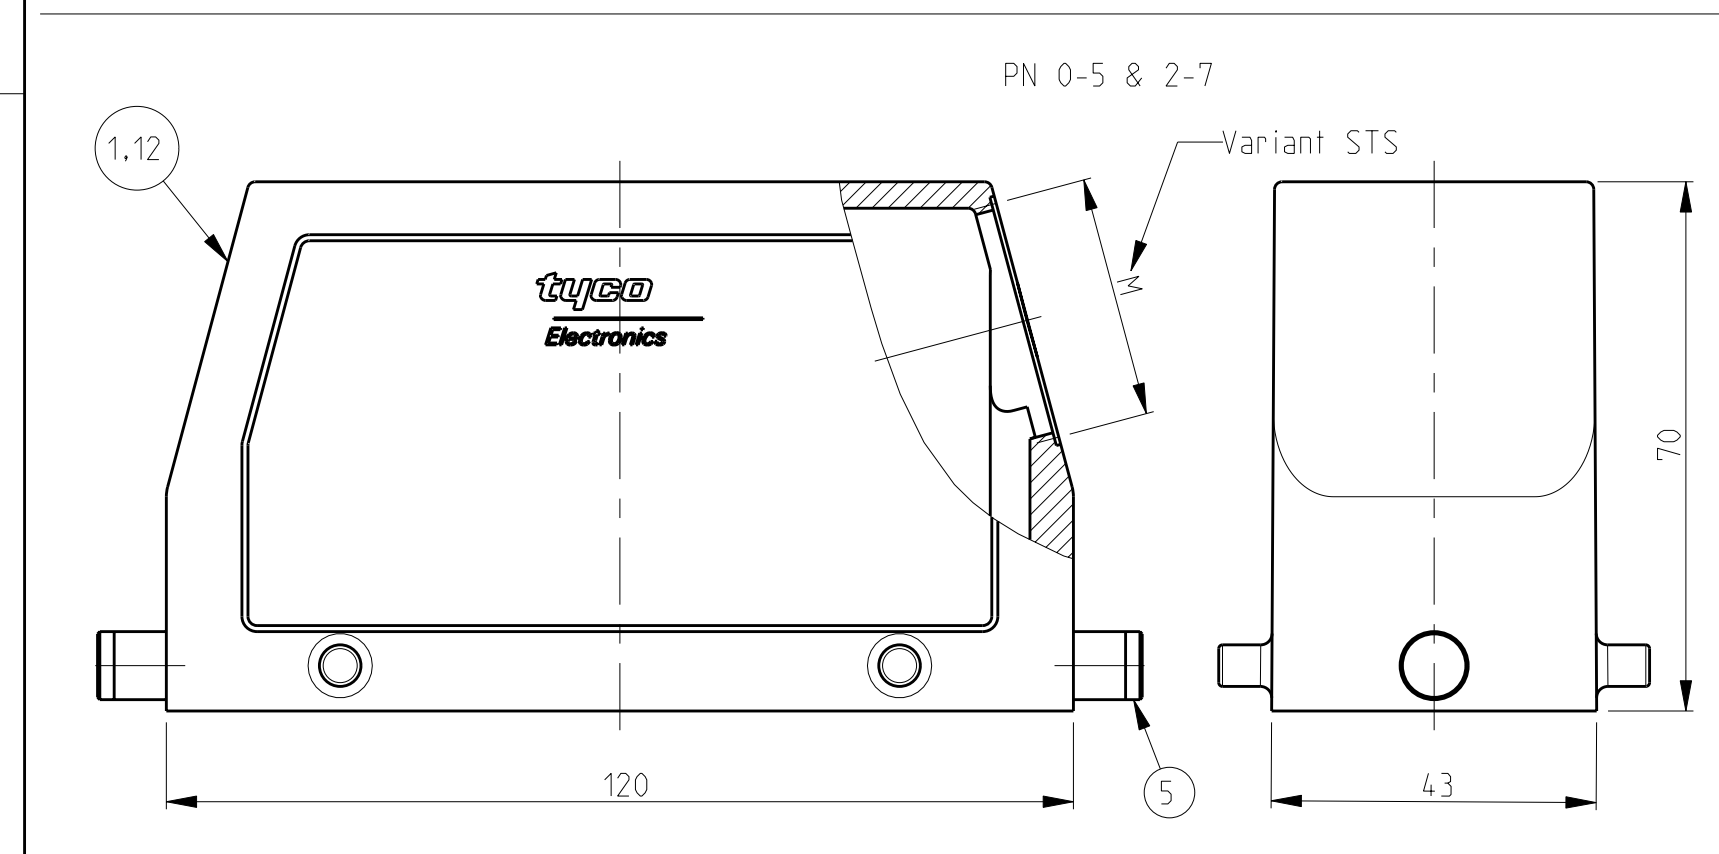

ITEM	QTY	DESCRIPTION	MATERIAL	SURFACE	COLOR	ITEM NO	NOTES
1	1	HB-EMV Hood	Aluminium	Aluminium Chromated	Black	12	
1	1	HB Hood	Aluminium		Grey	11	2xM32
1	1	ZB Central clip	Stainless Steel	Blank	Blue	10	
1	1	ZB Central clip	Steel	Zinc Plated	Blue	9	
1	1	YS Locking clip	Stainless Steel	Blank	Blue	8	
1	1	YS Locking clip	Steel	Zinc Plated	Blue	7	
1	1	LB Clip bolt	Stainless Steel	Blank	Blue	6	
1	1	LB Clip bolt	Steel	Zinc Plated	Blue	5	
1	1	VS Locking clip bolt	Stainless Steel	Blank	Grey	4	
1	1	HB-EMV Hood	Aluminium		Grey	1	
1	1	HB Hood	Aluminium	Aluminium Oxide	Black	2	

OBSELETE

DATE: 01.08.2000
DWN: Schneider
CHK: Schwieger
APVD: -

PRODUCT SPEC: 108-74001
108-74003
APPLICATION SPEC: 114-74001
114-74004

WEIGHT: -

CUSTOMER DRAWING

SCALE: 1:1 SHEET: 1 OF 1 REV: A9

Tyco Electronics AMP, GmbH
D-53819 Neunkirchen, Germany

HOOD
HB.24.ST0/STS M-Thread

©=1106465