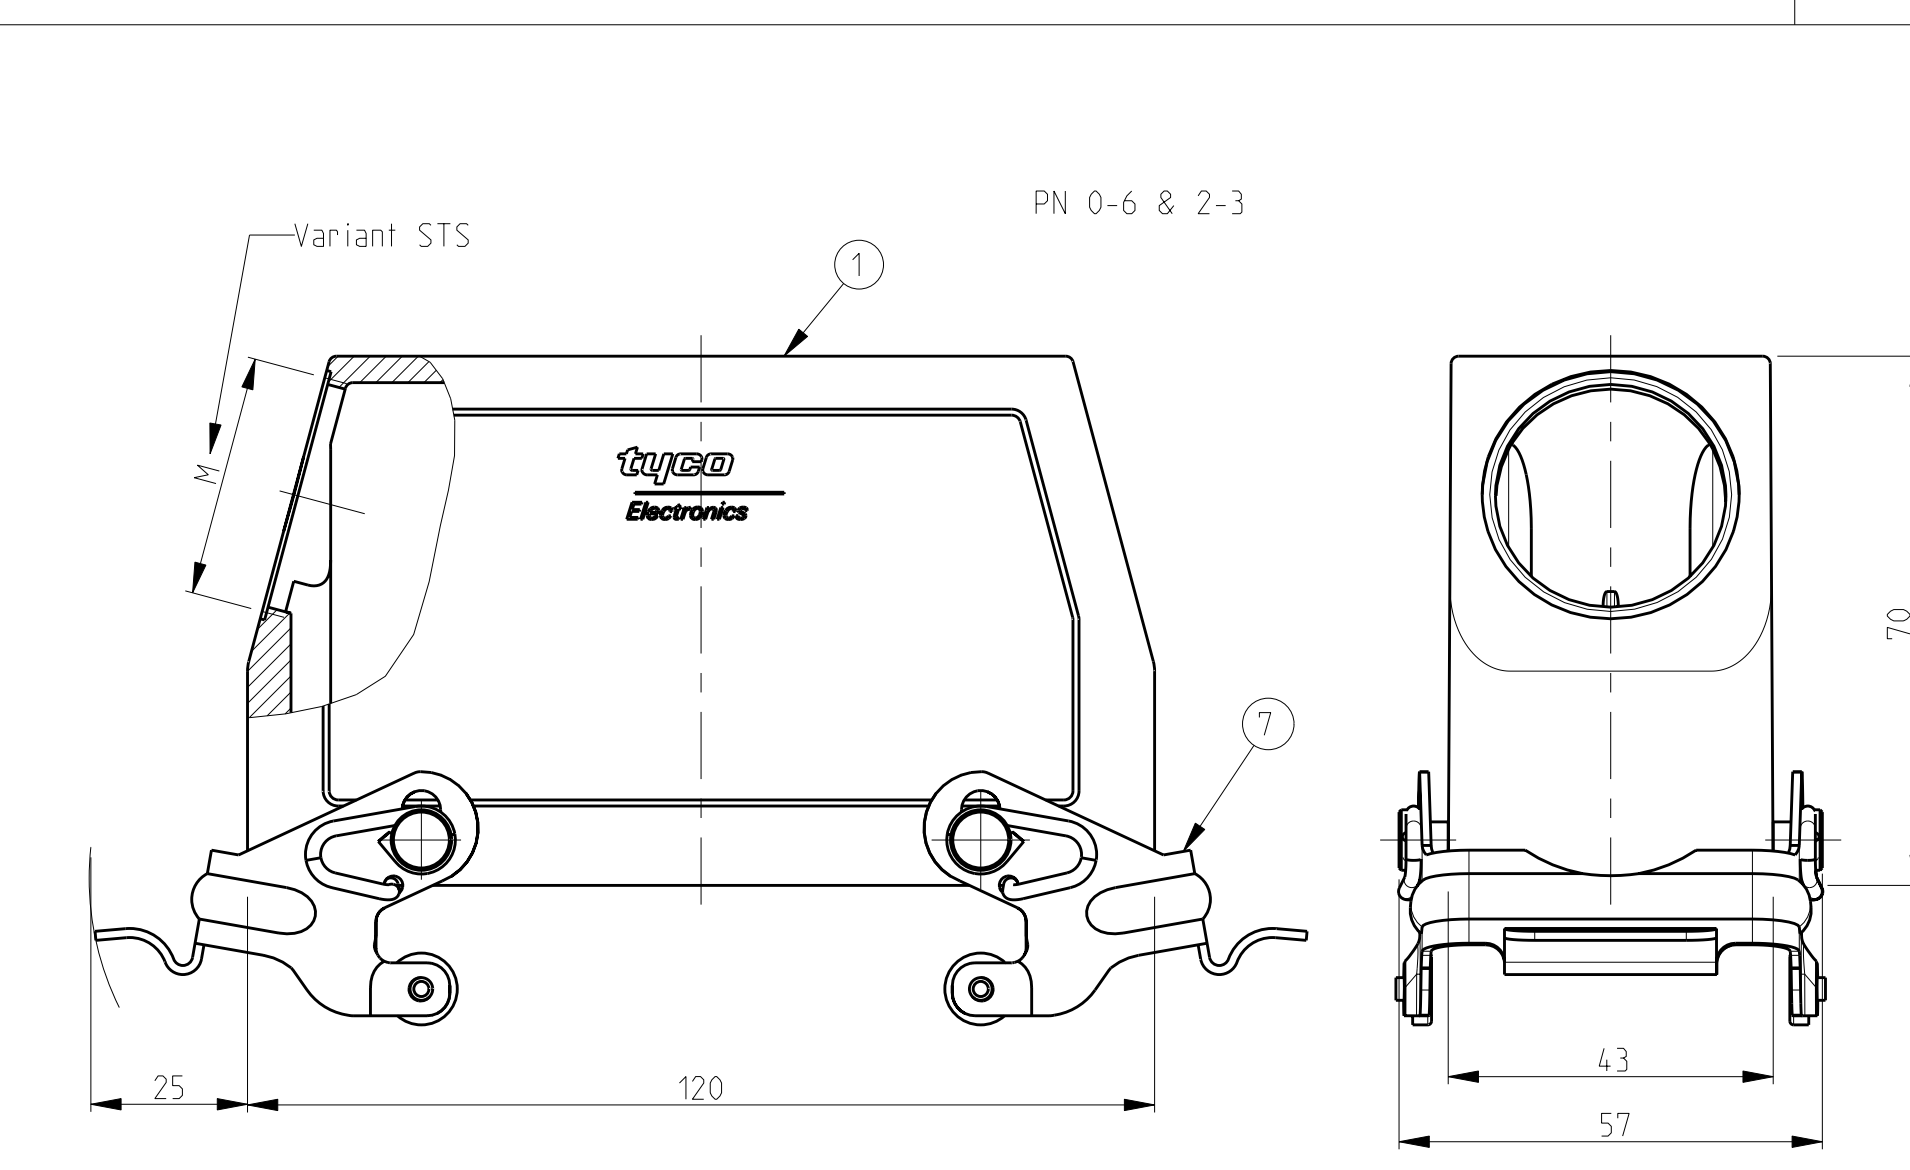

LOC		DIST		REVISIONS			
P	LTB	DESCRIPTION	DATE	DWN	APVD		
A	9	Released as per ECR-08-011918	12.May.2008	SP	TS		

NOTES:

- Material:Housing:Aluminium Diecasting Alloy
- Surface-Powder Vannish Grey  
-Aluminium Oxide +  
-Vannish Black  
-Chromit Passivation +  
-Vannish Black
- Vannish on the inside not necessary
- Special Packaging
- Packaging  
Quantity 5 Pieces in a box

OBSELETE

DATE: 01.08.2000  
DWN: Schneider  
CHK: Schwieger  
APVD: -

PRODUCT SPEC: 108-74001  
108-74003  
APPLICATION SPEC: 114-74001  
114-74004

WEIGHT: -

CUSTOMER DRAWING

SCALE: 1:1 SHEET: 1 OF 1 REV: A9