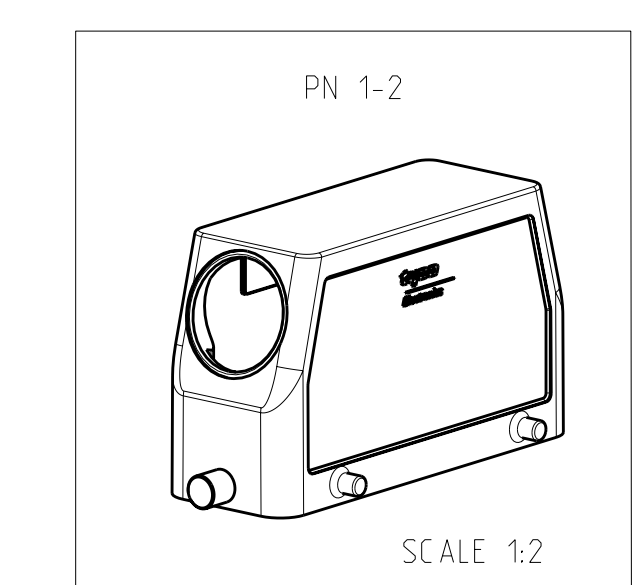

LOC		DIST		REVISIONS			
P	LTB	DESCRIPTION	DATE	DWN	APVD		
A	9	Released as per ECR-08-011918	12.May.2008	SP	TS		

NOTES:

- Material:Housing:Aluminium Diecasting Alloy
- Surface-Powder Vannish Grey  
-Aluminium Oxide +  
-Vannish Black  
-Chromit Passivation +  
-Vannish Black
- Vannish on the inside not necessary
- Special Packaging
- Packaging  
Quantity 5 Pieces in a box

ITEM	QTY	DESCRIPTION	MATERIAL	SURFACE	COLOR	ITEM NO	NOTES
1	1	HB-EMV Hood	Aluminium	Aluminium Chromated	Black	12	
1	1	HB Hood	Aluminium		Grey	11	2xM32
1	1	ZB Central clip	Stainless Steel	Blank	Blue	10	
1	1	ZB Central clip	Steel	Zinc Plated	Blue	9	
1	1	YS Locking clip	Stainless Steel	Blank	Blue	8	
1	1	YS Locking clip	Steel	Zinc Plated	Blue	7	
1	1	LB Clip bolt	Stainless Steel	Blank	Blue	6	
1	1	LB Clip bolt	Steel	Zinc Plated	Blue	5	
1	1	VS Locking clip bolt	Stainless Steel	Blank	Grey	4	
1	1	HB-EMV Hood	Aluminium		Grey	1	
1	1	HB Hood	Aluminium	Aluminium Oxide	Black	2	