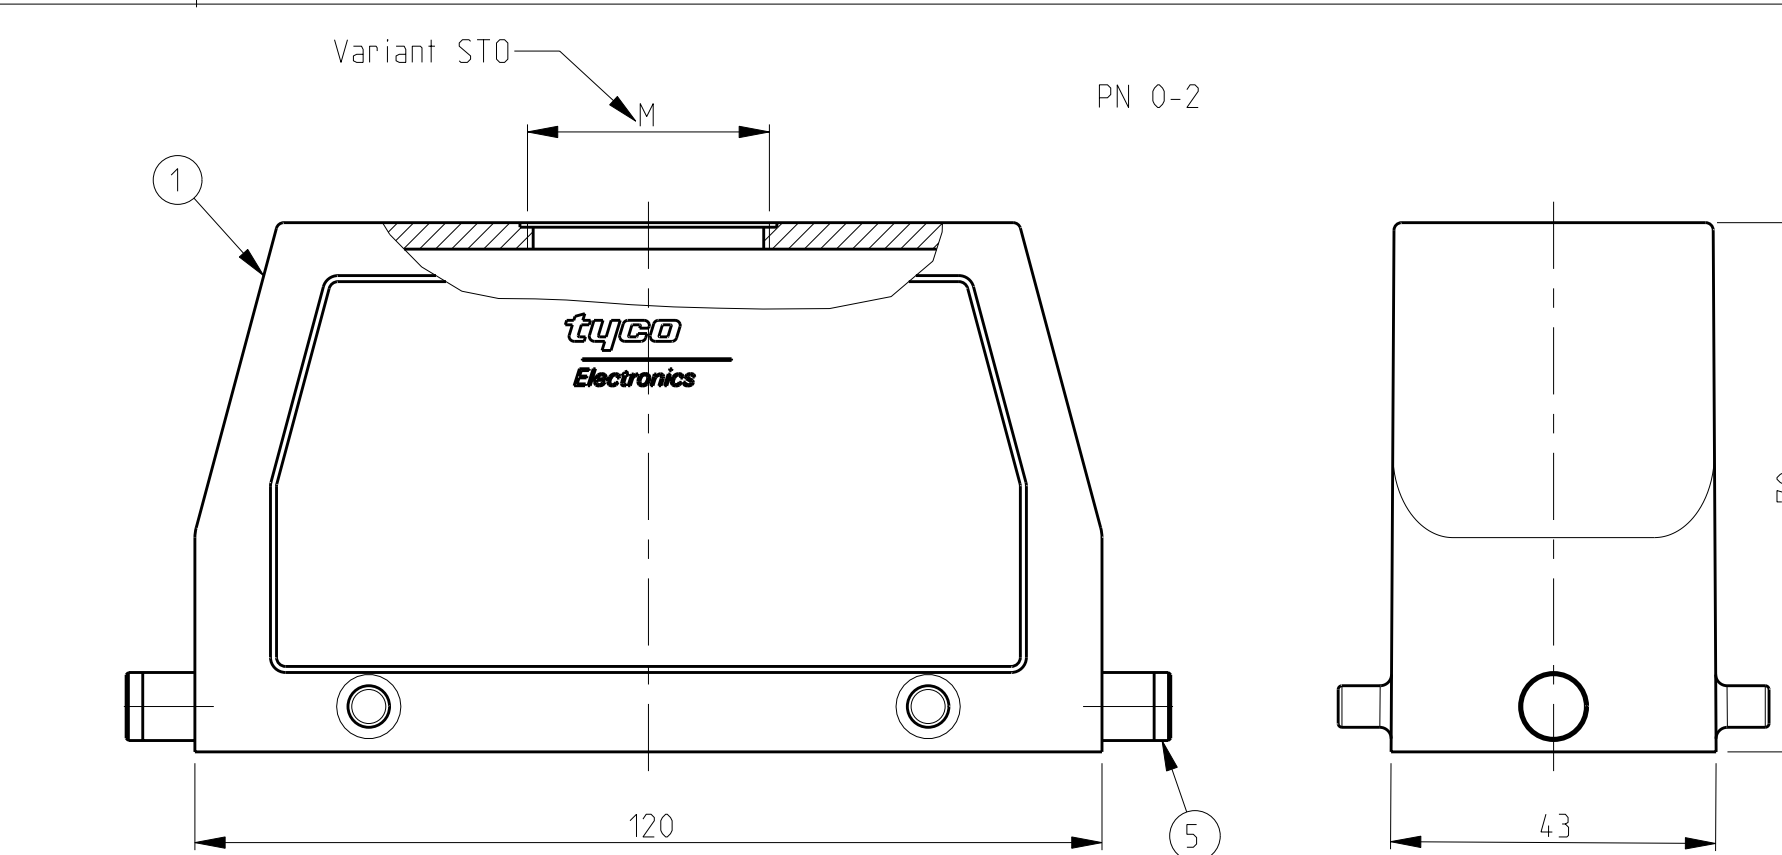

ITEM	QTY	DESCRIPTION	MATERIAL	SURFACE	COLOR	ITEM NO	NOTES
1	1	HB-EMV Hood	Aluminium	Aluminium Chromated	Black	12	
1	1	HB Hood	Aluminium		Grey	11	2xM32
1	1	ZB Central clip	Stainless Steel	Blank	Blue	10	
1	1	ZB Central clip	Steel	Zinc Plated	Blue	9	
1	1	YS Locking clip	Stainless Steel	Blank	Blue	8	
1	1	YS Locking clip	Steel	Zinc Plated	Blue	7	
1	1	LB Clip bolt	Stainless Steel	Blank	Blue	6	
1	1	LB Clip bolt	Steel	Zinc Plated	Blue	5	
1	1	VS Locking clip bolt	Stainless Steel	Blank	Grey	4	
1	1	HB-EMV Hood	Aluminium		Grey	1	
1	1	HB Hood	Aluminium	Aluminium Oxide	Black	2	

OBSELETE

DATE: 01.08.2000
DWN: Schneider
CHK: Schwieger
APVD: -

PRODUCT SPEC: 108-74001
108-74003
APPLICATION SPEC: 114-74001
114-74004

WEIGHT: -

CUSTOMER DRAWING

SCALE: 1:1 SHEET: 1 OF 1 REV: A9

Tyco Electronics AMP, GmbH
D-53819 Neunkirchen, Germany

HOOD
HB.24.ST0/STS M-Thread

©=1106465