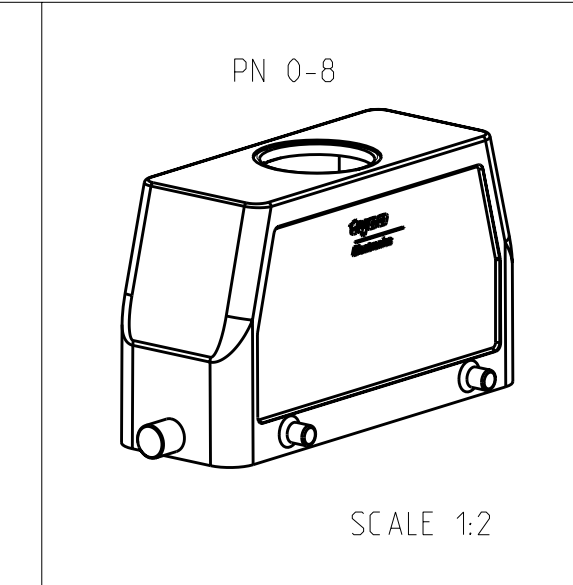

LOC		DIST		REVISIONS			
P	LTB	DESCRIPTION	DATE	DWN	APVD		
A	9	Released as per ECR-08-011918	12.May.2008	SP	TS		

NOTES:

- Material:Housing:Aluminium Diecasting Alloy
- Surface-Powder Vannish Grey  
-Aluminium Oxide +  
-Vannish Black  
-Chromit Passivation +  
-Vannish Black
- Vannish on the inside not necessary
- Special Packaging
- Packaging  
Quantity 5 Pieces in a box

ITEM	QTY	DESCRIPTION	MATERIAL	SURFACE	COLOR	ITEM NO	NOTES
1	1	HB-EMV Hood	Aluminium	Aluminium Chromated	Black	12	
1	1	HB Hood	Aluminium		Grey	11	2xM32
1	1	ZB Central clip	Stainless Steel	Blank	Blue	10	
1	1	ZB Central clip	Steel	Zinc Plated	Blue	9	
1	1	YS Locking clip	Stainless Steel	Blank	Blue	8	
1	1	YS Locking clip	Steel	Zinc Plated	Blue	7	
1	1	LB Clip bolt	Stainless Steel	Blank	Blue	6	
1	1	LB Clip bolt	Steel	Zinc Plated	Blue	5	
1	1	VS Locking clip bolt	Stainless Steel	Blank	Grey	4	
1	1	HB-EMV Hood	Aluminium		Grey	1	
1	1	HB Hood	Aluminium	Aluminium Oxide	Black	2	

OBSELETE

DATE: 01.08.2000  
DWN: Schneider  
CHK: Schwieger  
APVD: -

PRODUCT SPEC: 108-74001  
108-74003  
APPLICATION SPEC: 114-74001  
114-74004

WEIGHT: -

CUSTOMER DRAWING

SCALE: 1:1 SHEET: 1 OF 1 REV: A9