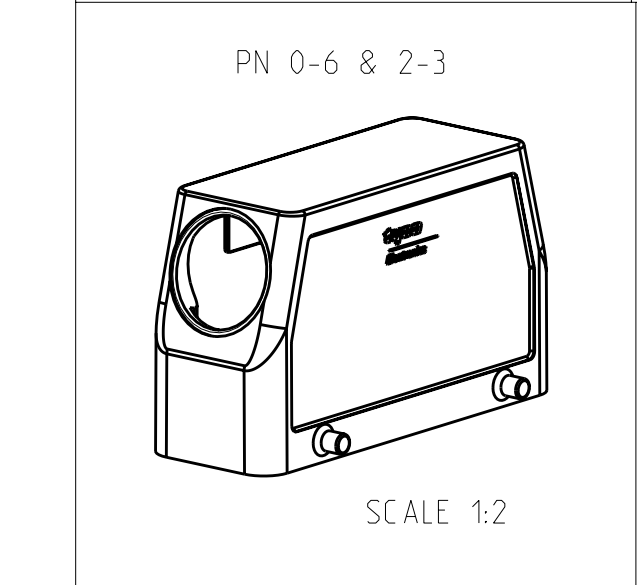

LOC		DIST		REVISIONS			
P	LTB	DESCRIPTION	DATE	DWN	APVD		
A	9	Released as per ECR-08-011918	12.May.2008	SP	TS		

NOTES:

- Material:Housing:Aluminium Diecasting Alloy
- Surface-Powder Vannish Grey  
-Aluminium Oxide +  
-Vannish Black  
-Chromit Passivation +  
-Vannish Black
- Vannish on the inside not necessary
- Special Packaging
- Packaging  
Quantity 5 Pieces in a box

ITEM	QTY	DESCRIPTION	MATERIAL	SURFACE	COLOR	ITEM NO	NOTES
1	1	HB-EMV Hood	Aluminium	Aluminium Chromated	Black	12	
1	1	HB Hood	Aluminium		Grey	11	2xM32
1	1	ZB Central clip	Stainless Steel	Blank	Blue	10	
1	1	ZB Central clip	Steel	Zinc Plated	Blue	9	
1	1	YS Locking clip	Stainless Steel	Blank	Blue	8	
1	1	YS Locking clip	Steel	Zinc Plated	Blue	7	
1	1	LB Clip bolt	Stainless Steel	Blank	Blue	6	
1	1	LB Clip bolt	Steel	Zinc Plated	Blue	5	
1	1	VS Locking clip bolt	Stainless Steel	Blank	Grey	4	
1	1	HB-EMV Hood	Aluminium		Grey	1	
1	1	HB Hood	Aluminium	Aluminium Oxide	Black	2	

OBSELETE

DATE: 01.08.2000  
DWN: Schneider  
CHK: Schwieger  
APVD: -

PRODUCT SPEC: 108-74001  
108-74003  
APPLICATION SPEC: 114-74001  
114-74004

WEIGHT: -

CUSTOMER DRAWING

SCALE: 1:1 SHEET: 1 OF 1 REV: A9