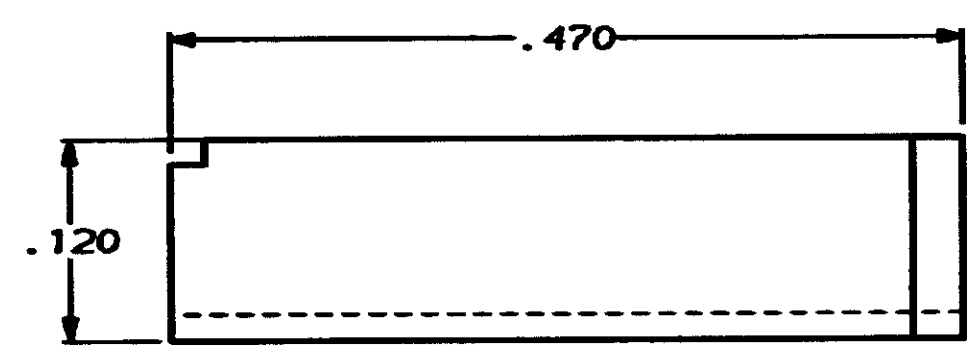

LOG	REV	DATE	BY	CHKD	ZONE	LTR	DESCRIPTION	DATE	APPRO
AR	39					0	RELEASED WAS 88-5130-6		
						A	REVSD/ECN CF-1706		

2.986	2.800	14	58	1-111359-3
2.786	2.600	13	54	1- -2
2.586	2.400	12	50	1- -1
2.386	2.200	11	46	1- -0
2.186	2.000	10	42	-9
1.986	1.800	9	38	-8
1.786	1.600	8	34	-7
1.586	1.400	7	30	-6
1.386	1.200	6	26	-5
1.186	1.000	5	22	-4
.986	.800	4	18	-3
.786	.600	3	14	-2
.586	.400	2	10	111359-1
C	B	A	NO OF POSN	PART NUMBER

DO NOT SCALE PRINT. UNLESS SPECIFIED DIMENSIONS IN INCHES TOLERANCES ON + 2 PLC DEC ± - 3 PLC DEC ± .005 ANGLES ± 0°30'	DR - S. Weiden 2-25-88 CHK - W. G. Lamber 2-25-88 APPD - M. A. Vise 2-25-88 APPD - D. Hoffman 2-25-88	AMP INCORPORATED Harrisburg, Pa. 17105
MATERIAL FLAME RETARDANT, 94 V-0 RATED, GLASS FILLED POLYESTER, COLOR: BLACK	PRODUCT SPEC APPLICATION SPEC	NAME COVER, PADDLEBOARD, SHORT END, AMP-LATCH
FINISH	WEIGHT	SIZE D FSCN NO 00779 DRAWING NO 111359 SCALE 10:1 SHEET -OF-