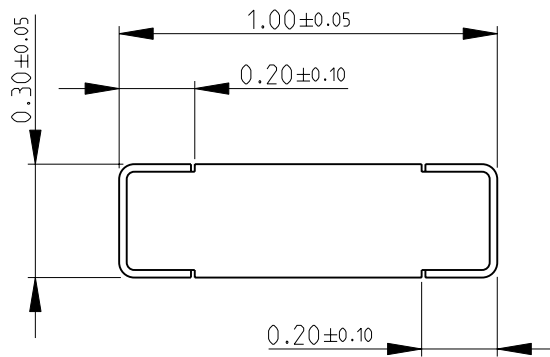

LOC	DIST	REVISIONS				
P	LTR	DESCRIPTION	DATE	DWN	APVD	
E	B	BA	NEW RELEASE	25-Sep-08	SM	St.P

FOR FURTHER INFORMATION SEE DATA SHEET FOR
CPF SERIES-THIN FILM PRECISION CHIP RESISTORS

RoHS Compliant

2008

RELEASED FOR PUBLICATION

THIS DRAWING IS UNPUBLISHED.

BY TYCO ELECTRONICS CORPORATION. ALL RIGHTS RESERVED.

DIMENSIONS: mm	DWN SUBHASH.M	25-Sep-08	MATERIAL	-	FINISH	-
	CHK PRAKASH.S	25-Sep-08	Tyco Electronics Corporation Dorcan, Swindon, SN3 5HH			
TOLERANCES UNLESS OTHERWISE SPECIFIED:	APVD STEPHEN.P	25-Sep-08				
0 PLC ±0.5	PRODUCT SPEC	-	NAME THIN FILM PRECISION CHIP RESISTORS SERIES CPF 0402			
1 PLC ±0.2	APPLICATION SPEC	-				
2 PLC ±0.1	WEIGHT	-	SIZE	CAGE CODE	DRAWING NO	RESTRICTED TO
3 PLC ±-			A 4	00779	©- 1879061	-
4 PLC ±-			CUSTOMER DRAWING			
ANGLES ±5°			SCALE	50:1	SHEET	1 OF 1
						REV BA