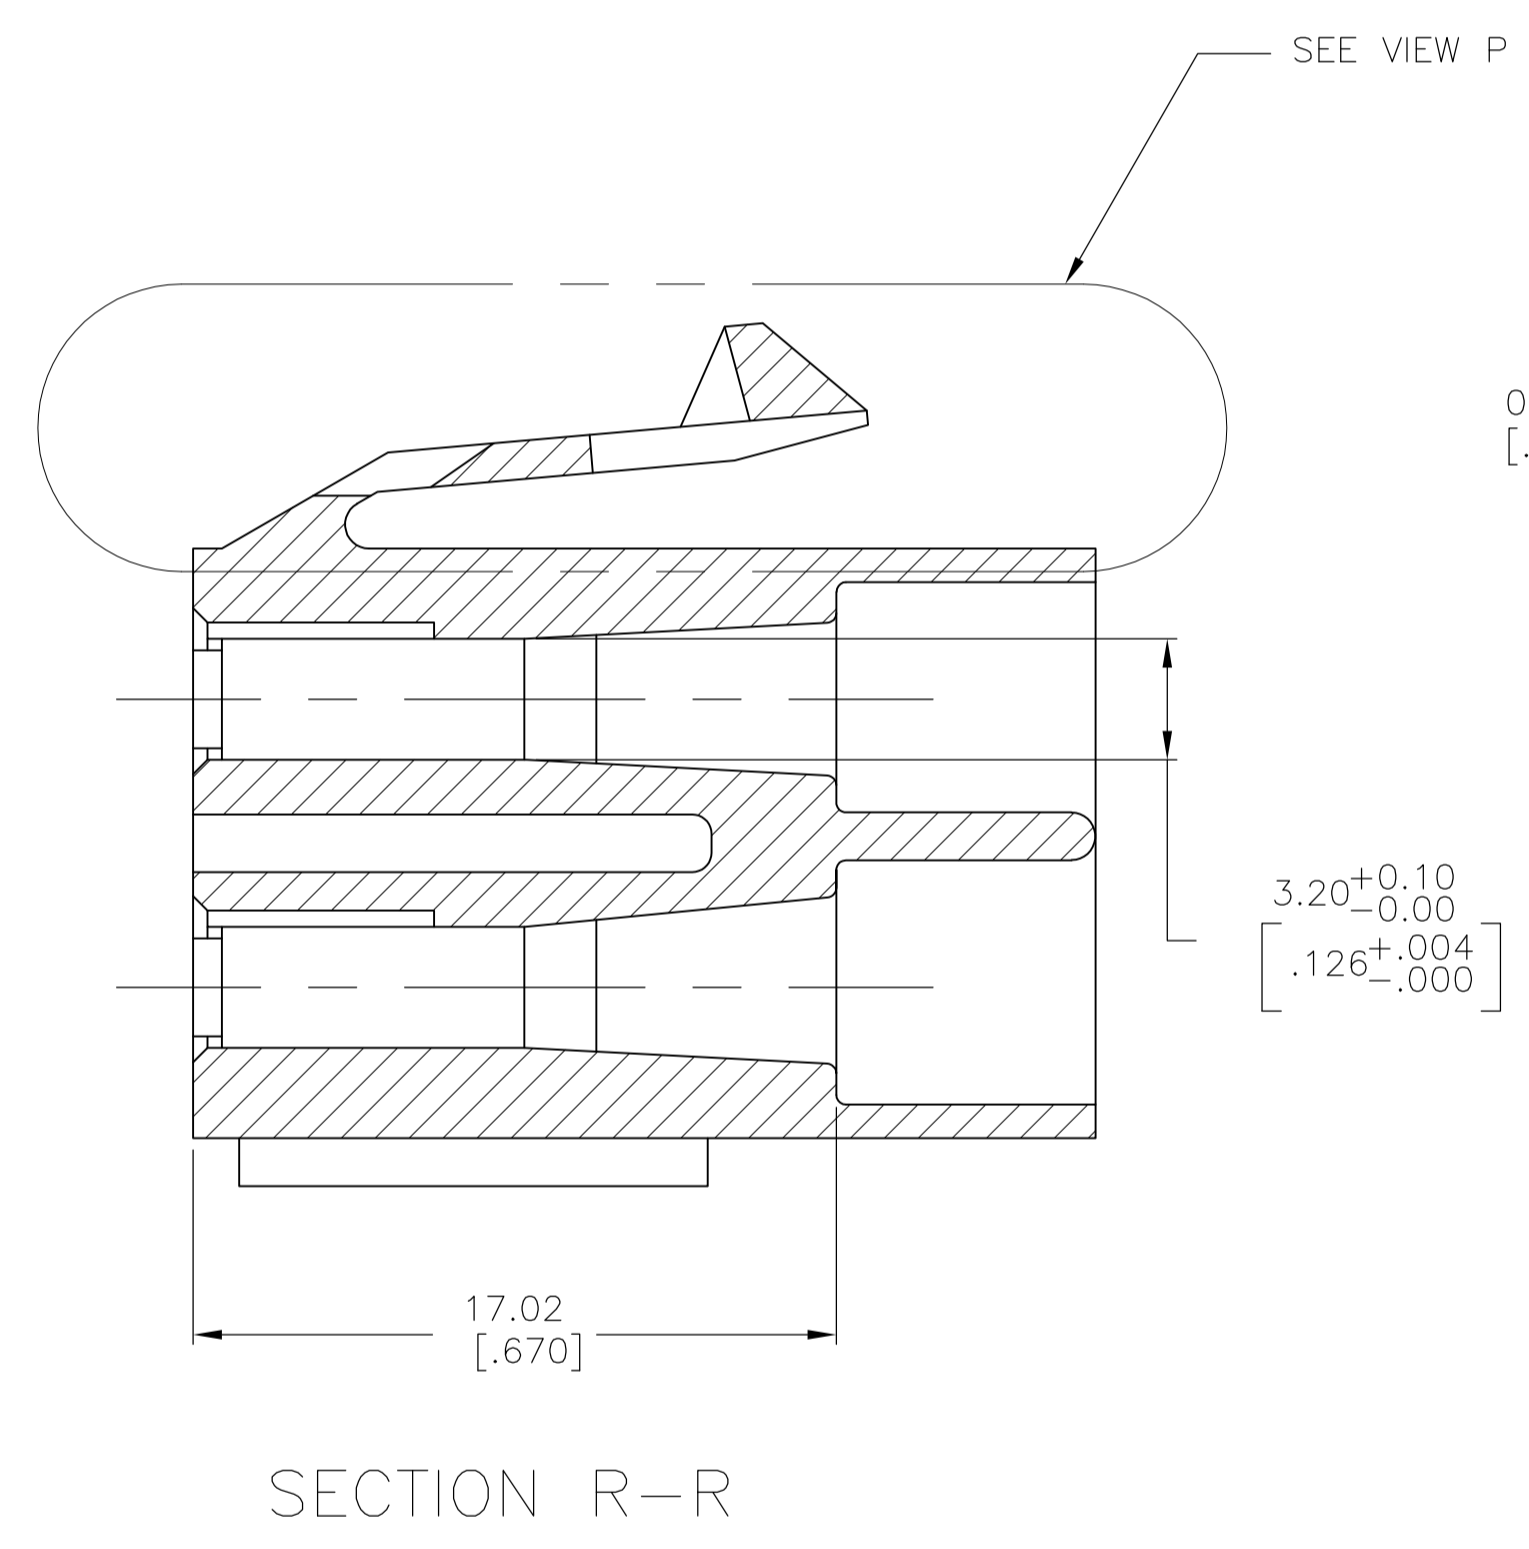

- 1 HOUSING IDENT. LETTER, 2.36[.093] HIGH CHARS., RAISED 0.08-0.13[.003-.005] HIGH IN APPROX. AREA SHOWN. SEE TABLE FOR LETTER.
- 2 BLUSHING PERMISSIBLE IN THIS AREA.
- 3 OBSOLETE PARTS: OBSOLETE CIS STREAMLINING PER D.RENAUD/D.SINISI

3 OBSOLETE	X	7.87 [.310]	14.17 [.558]	14	103367-3
	Y	18.03 [.710]	9.09 [.358]	14	103367-2
	Z	12.95 [.510]	11.63 [.458]	14	103367-1
HOUSING IDENT LETTER	G	F	NO OF POSN	PART NO	

THIS DRAWING IS A CONTROLLED DOCUMENT.

DIMENSIONS: mm [INCHES]	TOLERANCES UNLESS OTHERWISE SPECIFIED:	DIN J. GALLUCCI 14AUG89	Tyco Electronics Corporation Harrisburg, PA 17105-3608
0 PLC ± -	1 PLC ± -	C. OBERMAN 21AUG89	
2 PLC ± -	3 PLC ± 0.13[.005]	APVD MARIAN CLARK 21AUG89	NAME
4 PLC ± -	ANGLES ± α-30°	PRODUCT SPEC	HOUSING, MOD I
MATERIAL FLAME RETARDANT THERMOPLASTIC COLOR-BLACK	FINISH -	APPLICATION SPEC	SIZE CAGE CODE DRAWING NO
		WEIGHT	A1 00779 C=103367
		CUSTOMER DRAWING	SCALE 5:1 SHEET 1 OF 1 REV L1