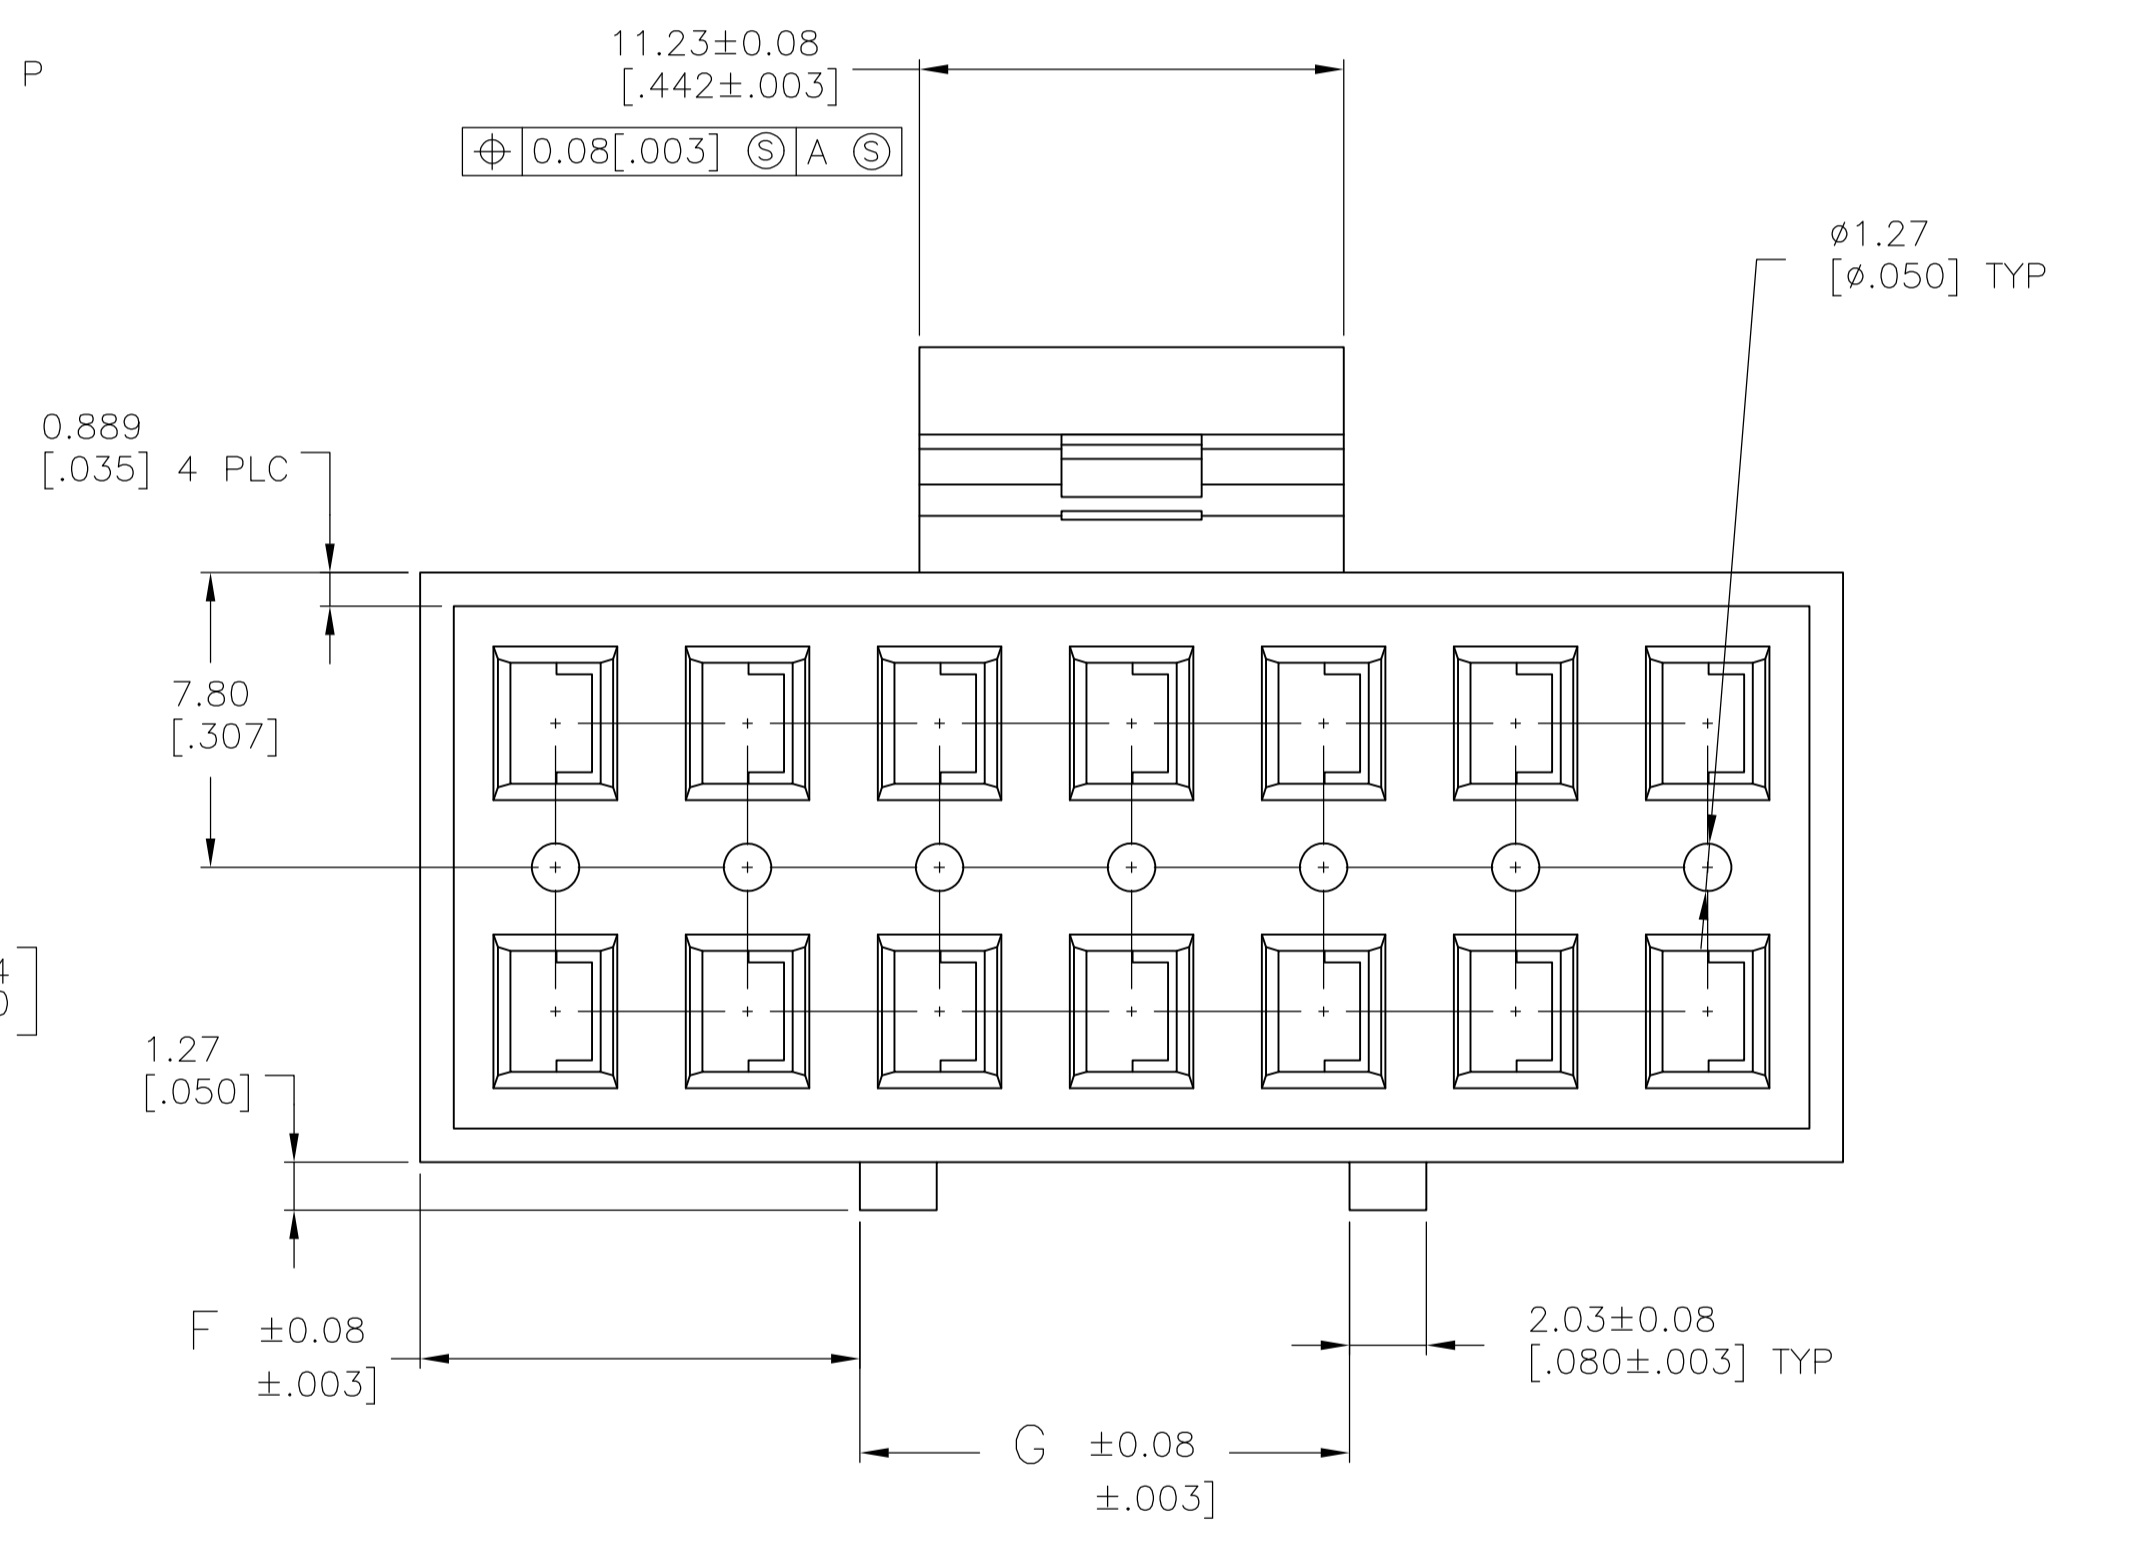

- 1 HOUSING IDENT. LETTER, 2.36[.093] HIGH CHARS., RAISED 0.08-0.13[.003-.005] HIGH IN APPROX. AREA SHOWN. SEE TABLE FOR LETTER.
- 2 BLUSHING PERMISSIBLE IN THIS AREA.
- 3 OBSOLETE PARTS: OBSOLETE CIS STREAMLINING PER D.RENAUD/D.SINISI

3 OBSOLETE	X	7.87 [.310]	14.17 [.558]	14	103367-3
	Y	18.03 [.710]	9.09 [.358]	14	103367-2
	Z	12.95 [.510]	11.63 [.458]	14	103367-1
HOUSING IDENT LETTER	G	F	NO OF POSN	PART NO	

THIS DRAWING IS A CONTROLLED DOCUMENT.