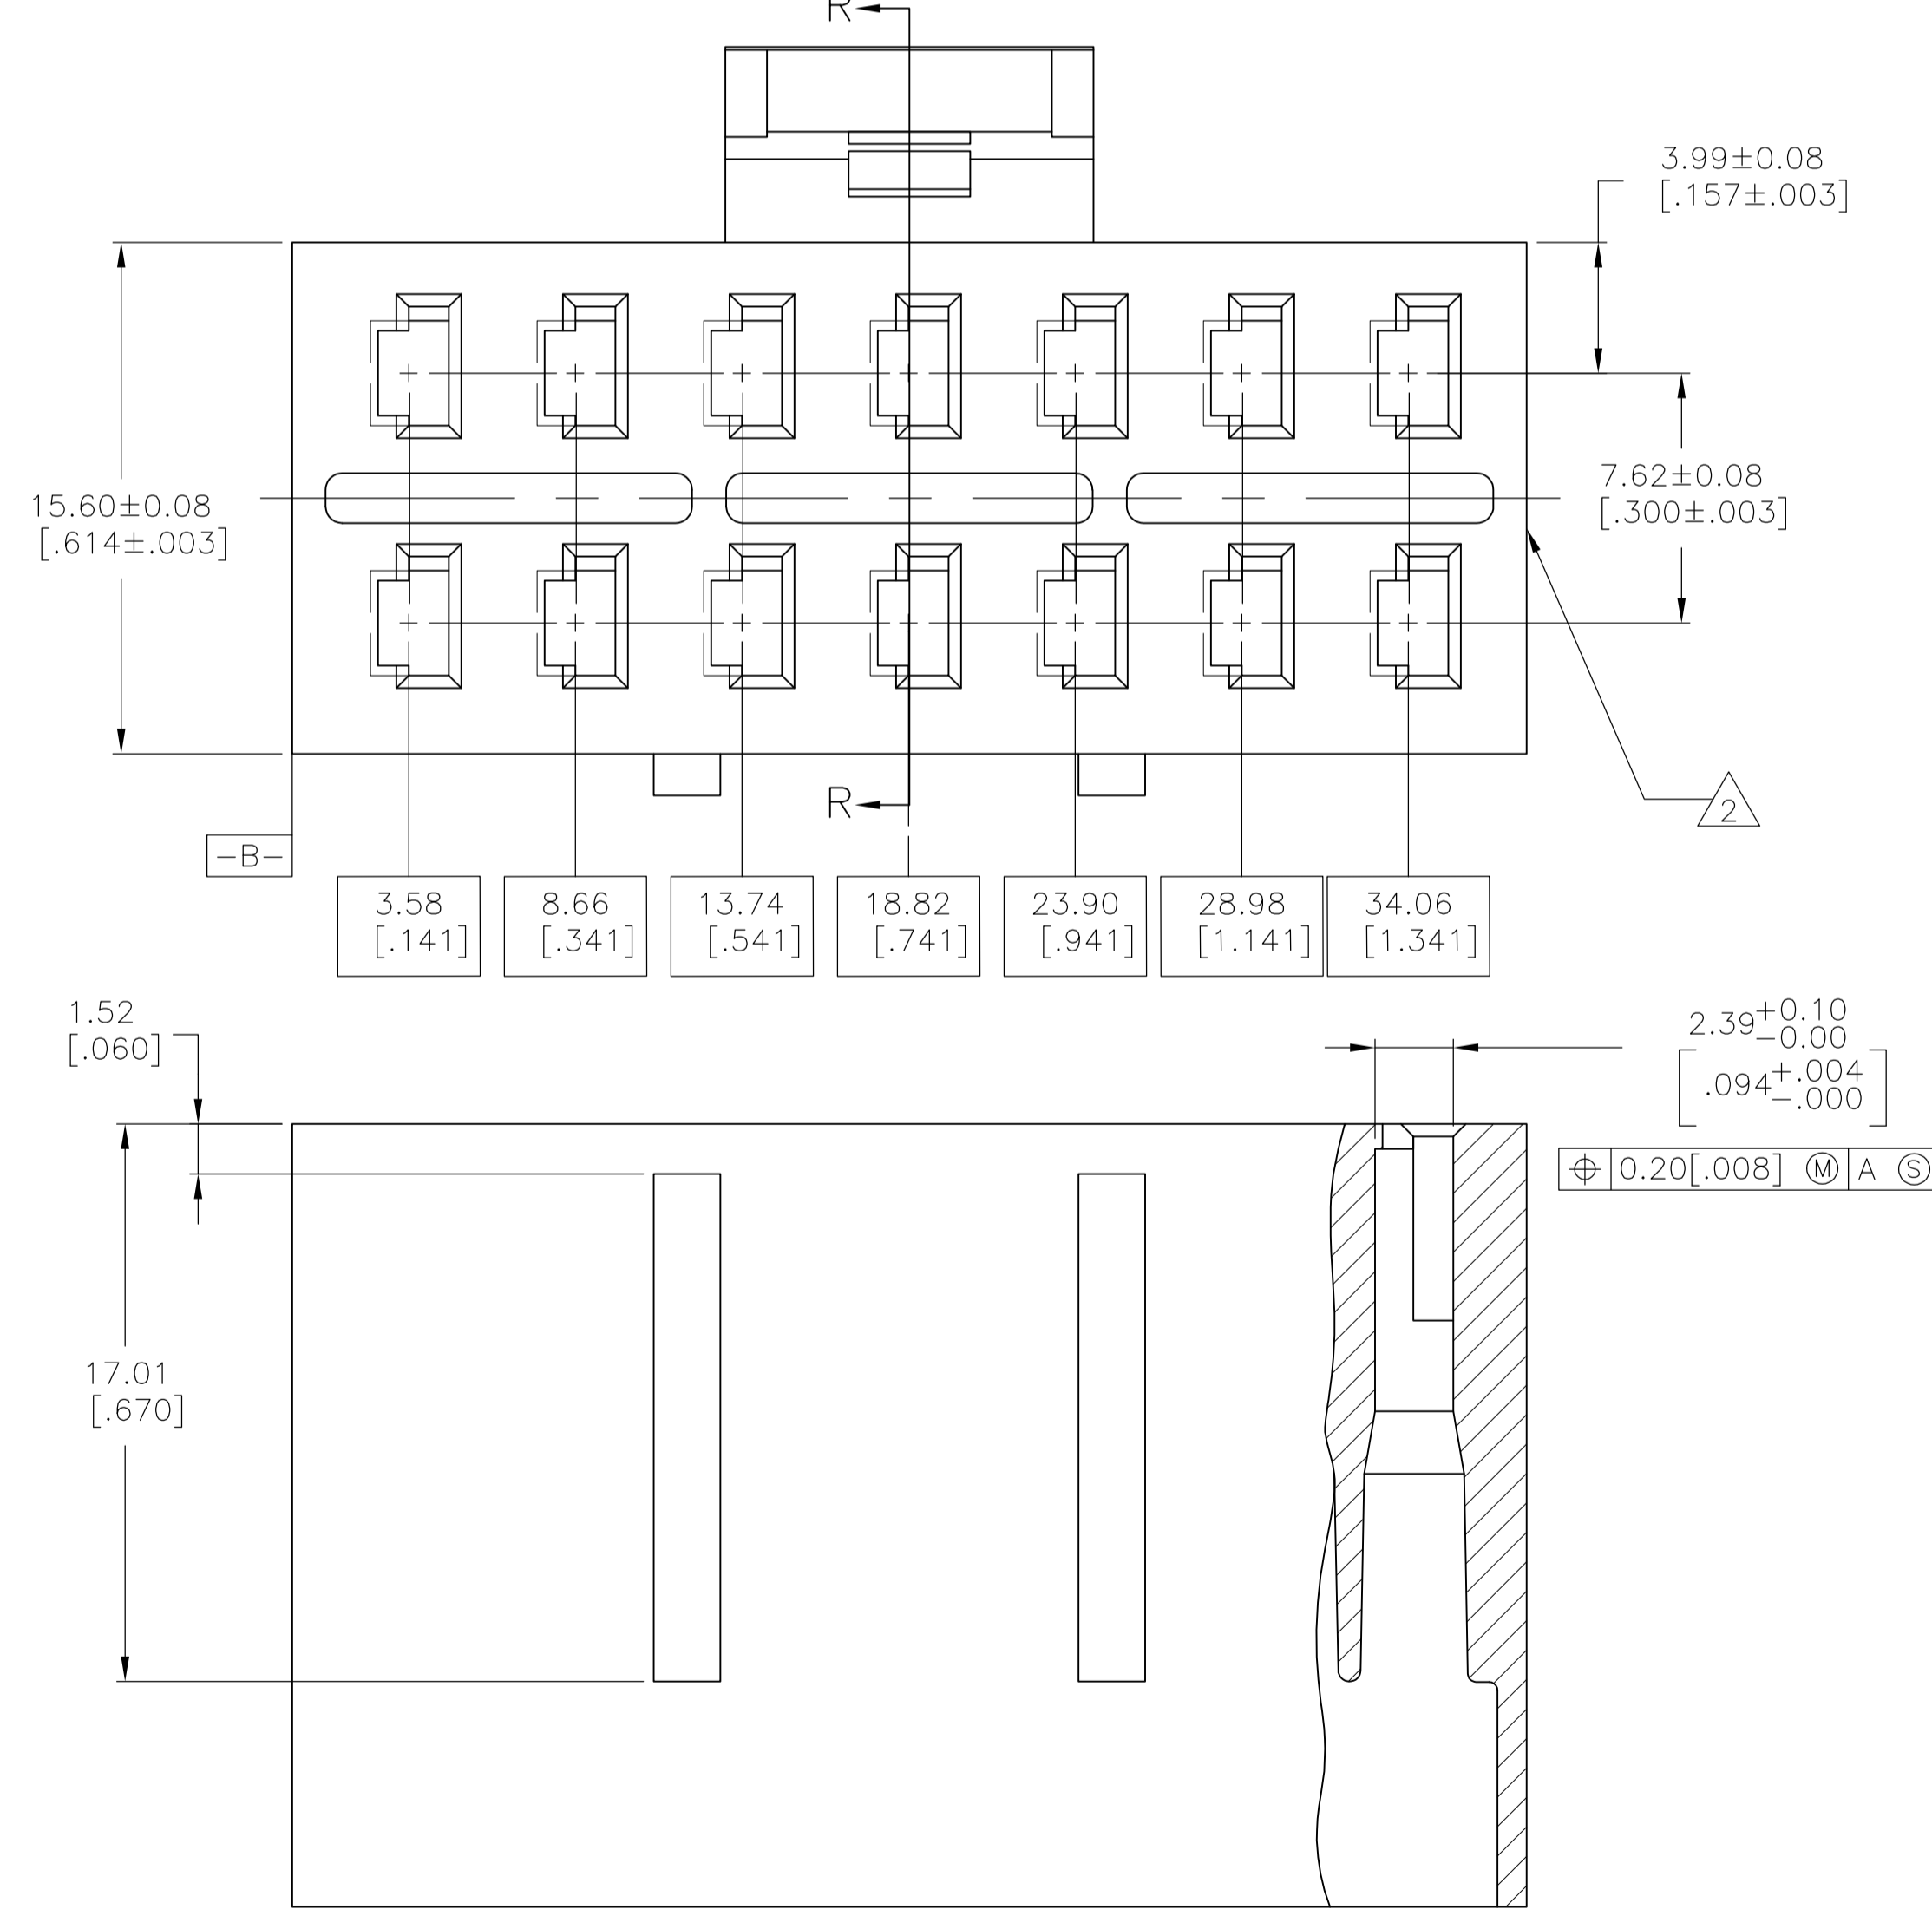

- 1 HOUSING IDENT. LETTER, 2.36[.093] HIGH CHARS., RAISED 0.08-0.13[.003-.005] HIGH IN APPROX. AREA SHOWN. SEE TABLE FOR LETTER.
- 2 BLUSHING PERMISSIBLE IN THIS AREA.
- 3 OBSOLETE PARTS: OBSOLETE CIS STREAMLINING PER D.RENAUD/D.SINISI

3 OBSOLETE	X	7.87 [.310]	14.17 [.558]	14	103367-3
	Y	18.03 [.710]	9.09 [.358]	14	103367-2
	Z	12.95 [.510]	11.63 [.458]	14	103367-1
HOUSING IDENT LETTER	G	F	NO OF POSN	PART NO	

THIS DRAWING IS A CONTROLLED DOCUMENT.