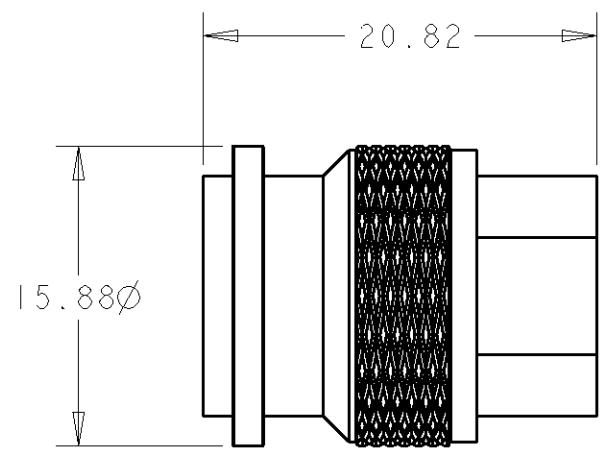

RECOMMENDED CABLE PREPARATION
 DENUDAGE RECOMMANDE

NOTES:

- FOR USE WITH FILECA CABLE 1703/4
 UTILISER AVEC CABLE FILECA CABLE 1703/4
- CRIMP WITH HAND TOOL Pt No 69376-1 OR 69710 + INSET 69493
 PINCE A SERTIR REF: 69376-1 ou 69710 + MATRICE 69493
- INSTRUCTION SHEET 408-2299-1
 INSTRUCTION DE SERTISSAGE: 408-2299-1

ASSY PART NO	QTY	DESCRIPTION	PART NO	ITEM
134004-1	1	FERRULE	134002-1	3
	1	CRIMP END ASSY	1-330932-0	2
	1	PLUG ASSY TNC	330951	1

<small>THIS DRAWING IS A CONTROLLED DOCUMENT FOR TYCO ELECTRONICS CORPORATION IT IS SUBJECT TO CHANGE AND THE CONTROLLING ENGINEERING ORGANIZATION SHOULD BE CONTACTED FOR THE LATEST REVISION.</small>		DWN 07SEP2006 M GREENER CHK 07SEP2006 J AMBROSE APVD 07SEP2006 J AMBROSE		tyco Tyco Electronics Electronics Bideford, Devon. EX39 4HE	
DIMENSIONS: mm		TOLERANCES UNLESS OTHERWISE SPECIFIED: 0 PLC ±0.2 1 PLC ±0.2 2 PLC ±0.2 3 PLC ±0.2 4 PLC ± ANGLES ±1		NAME COAXION RF TNC PLUG CONNECTOR ASSY	
MATERIAL -		FINISH -		PRODUCT SPEC - APPLICATION SPEC - WEIGHT -	
		CUSTOMER DRAWING		SIZE A3 CAGE CODE 00779 DRAWING NO C-134006 RESTRICTED TO -	
		SCALE NTS		SHEET 1 OF 1 REV B	