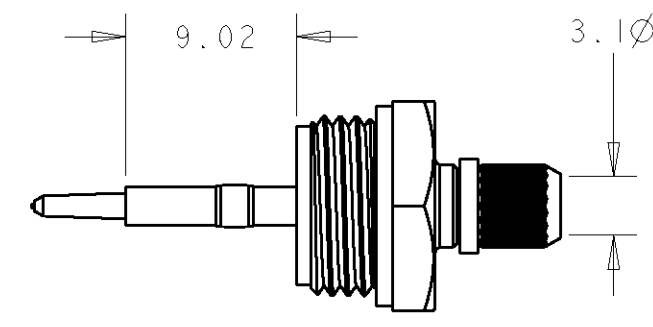

RECOMMENDED CABLE PREPARATION
 DENUDAGE RECOMMANDE

NOTES:

- FOR USE WITH FILECA CABLE 1703/4
 UTILISER AVEC CABLE FILECA CABLE 1703/4
- CRIMP WITH HAND TOOL Pt No 69376-1 OR 69710 + INSET 69493
 PINCE A SERTIR REF: 69376-1 ou 69710 + MATRICE 69493
- INSTRUCTION SHEET 408-2299-1
 INSTRUCTION DE SERTISSAGE: 408-2299-1

ASSY PART NO	QTY	DESCRIPTION	PART NO	ITEM
134004-1	1	FERRULE	134002-1	3
	1	CRIMP END ASSY	1-330932-0	2
	1	PLUG ASSY TNC	330951	1

<small>THIS DRAWING IS A CONTROLLED DOCUMENT FOR TYCO ELECTRONICS CORPORATION IT IS SUBJECT TO CHANGE AND THE CONTROLLING ENGINEERING ORGANIZATION SHOULD BE CONTACTED FOR THE LATEST REVISION.</small>		DWN 07SEP2006 M GREENER CHK 07SEP2006 J AMBROSE APVD 07SEP2006 J AMBROSE		tyco Tyco Electronics Electronics Bideford, Devon. EX39 4HE	
DIMENSIONS: mm		TOLERANCES UNLESS OTHERWISE SPECIFIED: 0 PLC ±0.2 1 PLC ±0.2 2 PLC ±0.2 3 PLC ±0.2 4 PLC ± ANGLES ±1		NAME COAXION RF TNC PLUG CONNECTOR ASSY	
MATERIAL -		FINISH -		PRODUCT SPEC - APPLICATION SPEC - WEIGHT -	
		CUSTOMER DRAWING		SIZE A3 CAGE CODE 00779 DRAWING NO C-134006 RESTRICTED TO -	
		SCALE NTS		SHEET 1 OF 1 REV B	