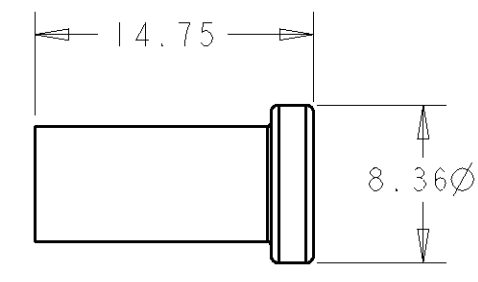

RECOMMENDED CABLE PREPARATION
 DENUDAGE RECOMMANDE

NOTES:

- FOR USE WITH FILECA CABLE 1703/4
 UTILISER AVEC CABLE FILECA CABLE 1703/4
- CRIMP WITH HAND TOOL Pt No 69376-1 OR 69710 + INSET 69493
 PINCE A SERTIR REF: 69376-1 ou 69710 + MATRICE 69493
- INSTRUCTION SHEET 408-2299-1
 INSTRUCTION DE SERTISSAGE: 408-2299-1

ASSY PART NO	QTY	DESCRIPTION	PART NO	ITEM
134004-1	1	FERRULE	134002-1	3
	1	CRIMP END ASSY	1-330932-0	2
	1	PLUG ASSY TNC	330951	1

<small>THIS DRAWING IS A CONTROLLED DOCUMENT FOR TYCO ELECTRONICS CORPORATION IT IS SUBJECT TO CHANGE AND THE CONTROLLING ENGINEERING ORGANIZATION SHOULD BE CONTACTED FOR THE LATEST REVISION.</small>		DWN 07SEP2006 M GREENER CHK 07SEP2006 J AMBROSE APVD 07SEP2006 J AMBROSE		tyco Tyco Electronics Electronics Bideford, Devon. EX39 4HE	
DIMENSIONS: mm		TOLERANCES UNLESS OTHERWISE SPECIFIED: 0 PLC ±0.2 1 PLC ±0.2 2 PLC ±0.2 3 PLC ±0.2 4 PLC ± ANGLES ±1		NAME COAXION RF TNC PLUG CONNECTOR ASSY	
MATERIAL -		FINISH -		PRODUCT SPEC - APPLICATION SPEC - WEIGHT -	
		CUSTOMER DRAWING		SIZE A3 CAGE CODE 00779 DRAWING NO C-134006 RESTRICTED TO -	
		SCALE NTS		SHEET 1 OF 1 REV B	