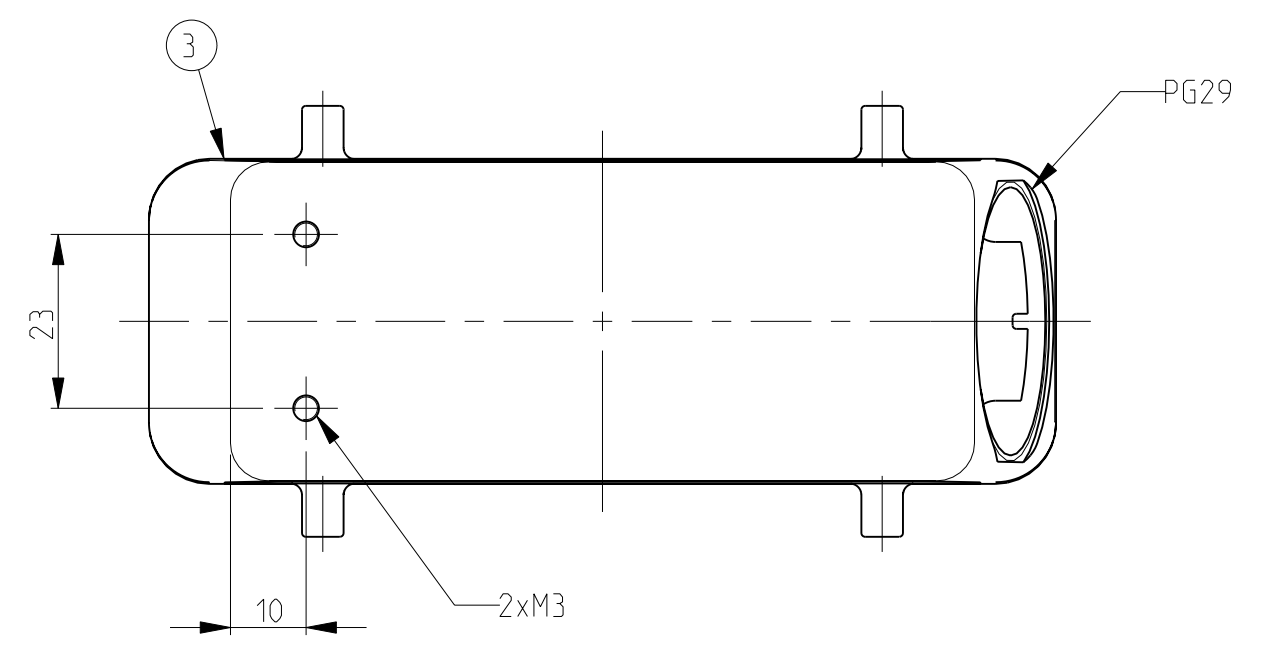

LOC	DIST	REV	DATE	BY	APPD
A1	-	A2	22.08.07	SK	TS

PN 0-1

PN 1-7

- NOTES:
- Material:Housing:Aluminium Diecasting Alloy
 - Surface: Powder varnish grey
- Aluminium oxide+
Varnish black
 - Varnish on the inside not necessary
 - Packaging
Quantity 5 Pieces in a box

PN 1-6
2-6(Integral Bolt)

PN 2-7

PN 1-1

PN 1-3 & 2-3

QTY	DESCRIPTION	MATERIAL	SURFACE	COLOR	ITEM NO	REMARKS
1	ZB-Central clip	Stainless Steel	Blank	-	10	
1	ZB-Central clip	Steel	Zinc Plated	Blue	9	
2	LB-Clip bolt	Stainless Steel	Blank	-	8	
2	LB-Clip bolt	Steel	Zinc Plated	Blue	7	
2	VS-Side clip	Stainless Steel	Blank	-	6	
2	VS-Side clip	Steel	Zinc Plated	Blue	5	
4	VS-Clip bolt	Stainless Steel	Blank	-	4	
1	HB Hood	Aluminium	-	Grey	3	Name plate
1	HB-K Hood	Aluminium	Aluminium Oxide	Black	2	
1	HB Hood	Aluminium	-	Grey	1	

DIMENSIONS:	TOLERANCES UNLESS OTHERWISE SPECIFIED:	DWN	28.01.2003	Tyco Electronics AMP GmbH 0-53819,Neunkirchen,Germany
mm	0.100	CHK	28.01.2003	
MATERIAL	FINISH	APVD	Schweiger	NAME
				Hood
				HB-24.STS-1.29.G
				SIZE
				CAGE CODE
				DRAWING NO
				RESTRICTED TO
				A 00779
				C=1102319
				SCALE
				1:1
				SHEET
				1 OF 1
				REV
				A2