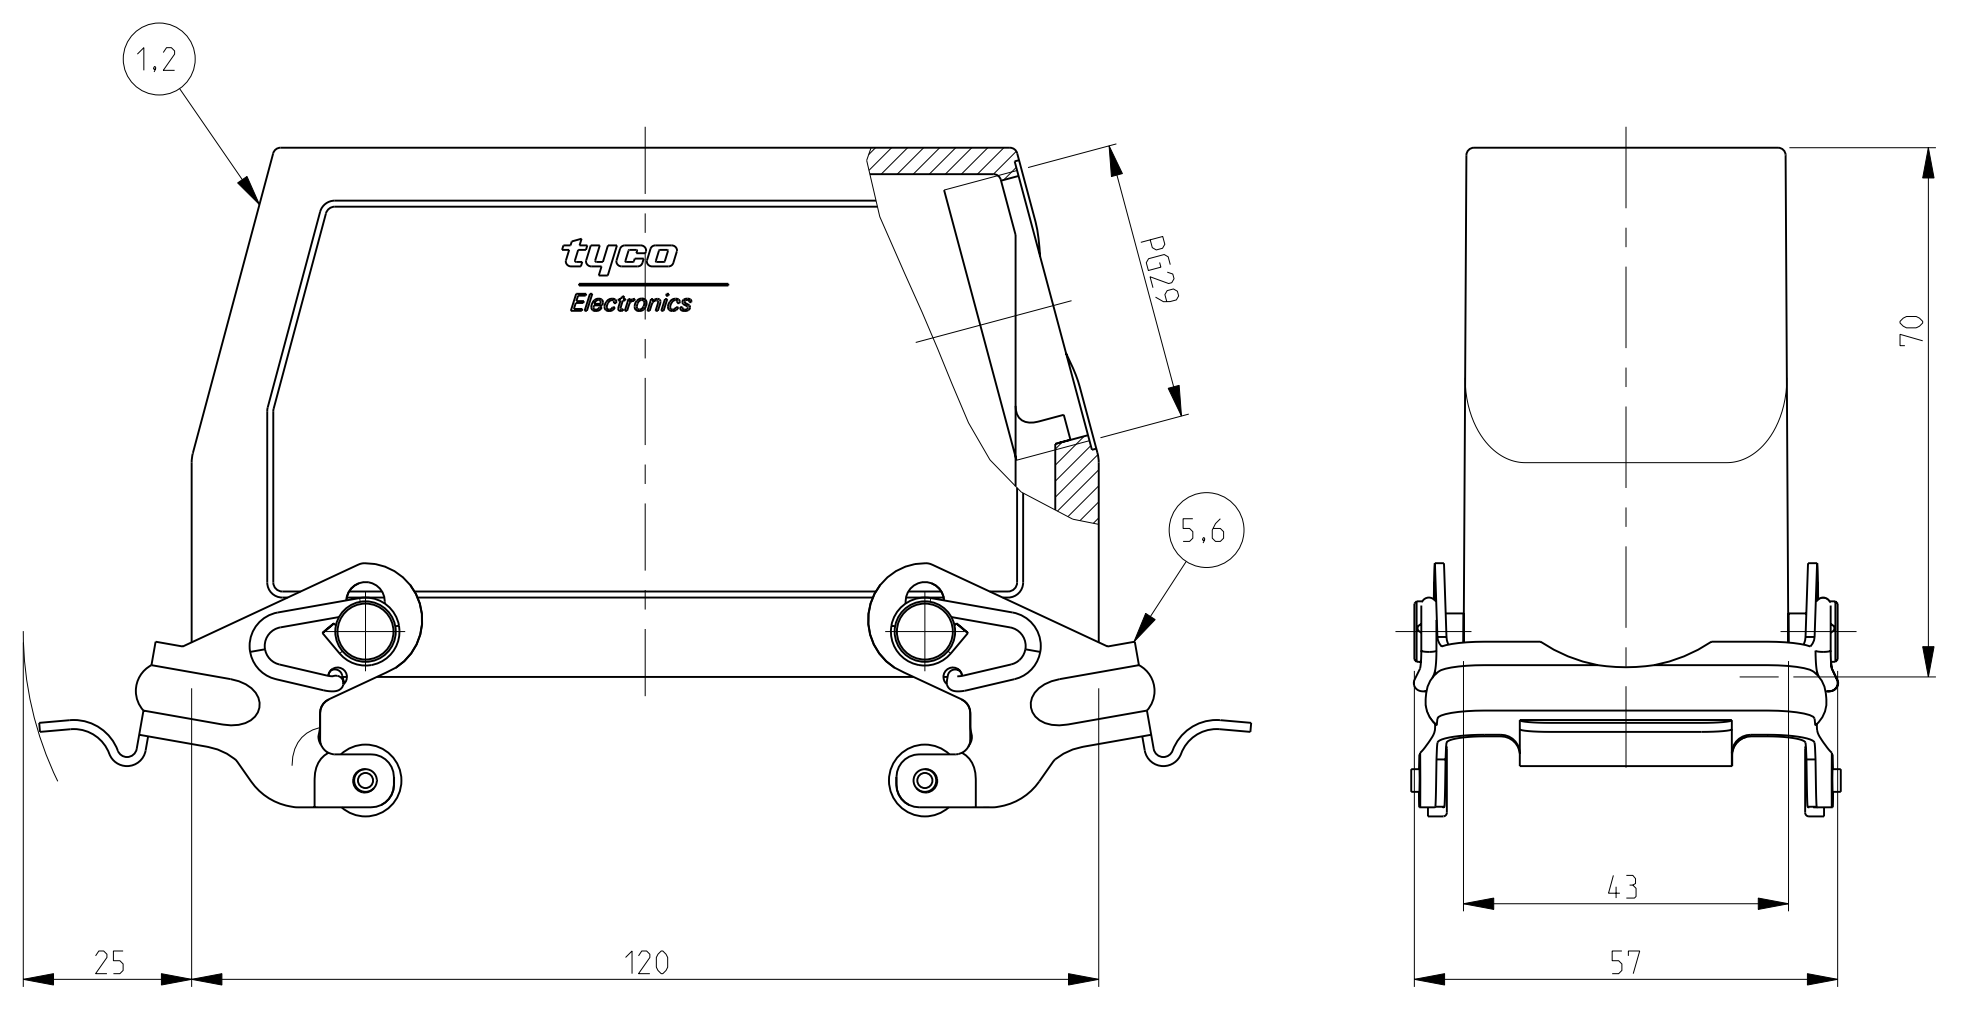

LOC	DIST	REV	DATE	BY	APPD
A1	-	A2	22.08.07	SK	TS

PN 0-1

PN 1-7

- NOTES:
- Material:Housing:Aluminium Diecasting Alloy
 - Surface: Powder varnish grey
- Aluminium oxide+
Varnish black
 - Varnish on the inside not necessary
 - Packaging
Quantity 5 Pieces in a box

PN 1-6
2-6(Integral Bolt)

PN 2-7

PN 1-1

PN 1-3 & 2-3

QTY	DESCRIPTION	MATERIAL	SURFACE	COLOR	ITEM NO	REMARKS
1	ZB-Central clip	Stainless Steel	Blank	-	10	
1	ZB-Central clip	Steel	Zinc Plated	Blue	9	
2	LB-Clip bolt	Stainless Steel	Blank	-	8	
2	LB-Clip bolt	Steel	Zinc Plated	Blue	7	
2	VS-Side clip	Stainless Steel	Blank	-	6	
2	VS-Side clip	Steel	Zinc Plated	Blue	5	
4	VS-Clip bolt	Stainless Steel	Blank	-	4	
1	HB Hood	Aluminium	-	Grey	3	Name plate
1	HB-K Hood	Aluminium	Aluminium Oxide	Black	2	
1	HB Hood	Aluminium	-	Grey	1	

DIMENSIONS:	TOLERANCES UNLESS OTHERWISE SPECIFIED:	DWN	28.01.2003	Tyco Electronics AMP GmbH 0-53819,Neunkirchen,Germany
mm	0.100	CHK	28.01.2003	
MATERIAL	FINISH	APVD	Schweiger	NAME
				Hood
				HB-24.STS-1.29.G
				SIZE
				CAGE CODE
				DRAWING NO
				RESTRICTED TO
				A 00779
				C=1102319
				SCALE
				1:1
				SHEET
				1 OF 1
				REV
				A2