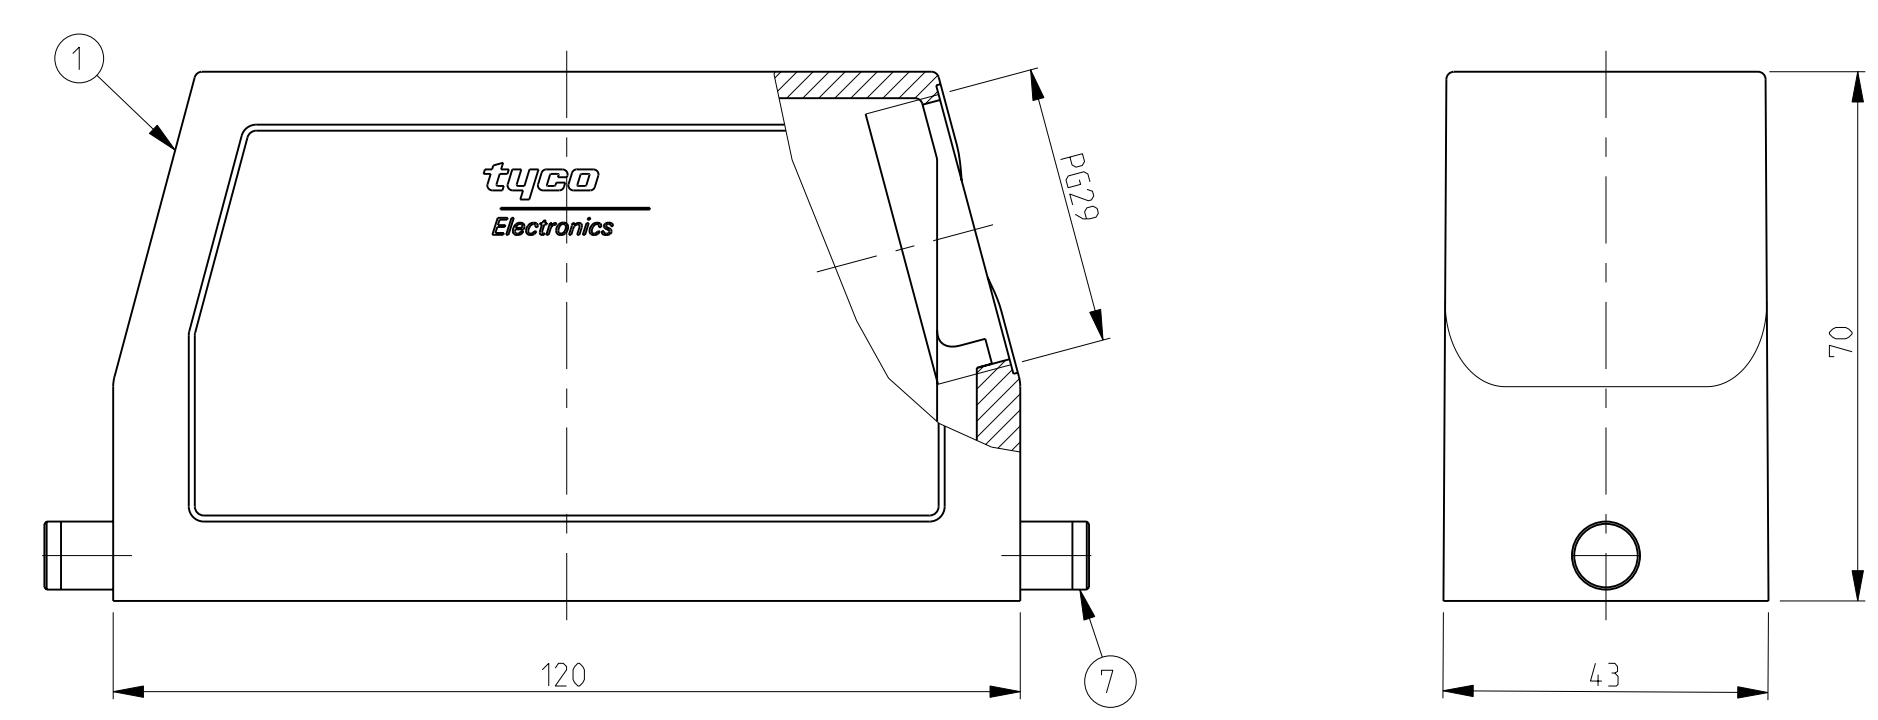

LOC	DIST	REV	DATE	BY	APPD
A1	-	A2	22.08.07	SK	TS

PN 0-1

PN 1-7

- NOTES:
- Material:Housing:Aluminium Diecasting Alloy
 - Surface: Powder varnish grey
- Aluminium oxide+
Varnish black
 - Varnish on the inside not necessary
 - Packaging
Quantity 5 Pieces in a box

PN 1-6
2-6(Integral Bolt)

PN 2-7

PN 1-1

PN 1-3 & 2-3

QTY	DESCRIPTION	MATERIAL	SURFACE	COLOR	ITEM NO	REMARKS
1	ZB-Central clip	Stainless Steel	Blank	-	10	
1	ZB-Central clip	Steel	Zinc Plated	Blue	9	
2	LB-Clip bolt	Stainless Steel	Blank	-	8	
2	LB-Clip bolt	Steel	Zinc Plated	Blue	7	
2	VS-Side clip	Stainless Steel	Blank	-	6	
2	VS-Side clip	Steel	Zinc Plated	Blue	5	
4	VS-Clip bolt	Stainless Steel	Blank	-	4	
1	HB Hood	Aluminium	-	Grey	3	Name plate
1	HB-K Hood	Aluminium	Aluminium Oxide	Black	2	
1	HB Hood	Aluminium	-	Grey	1	