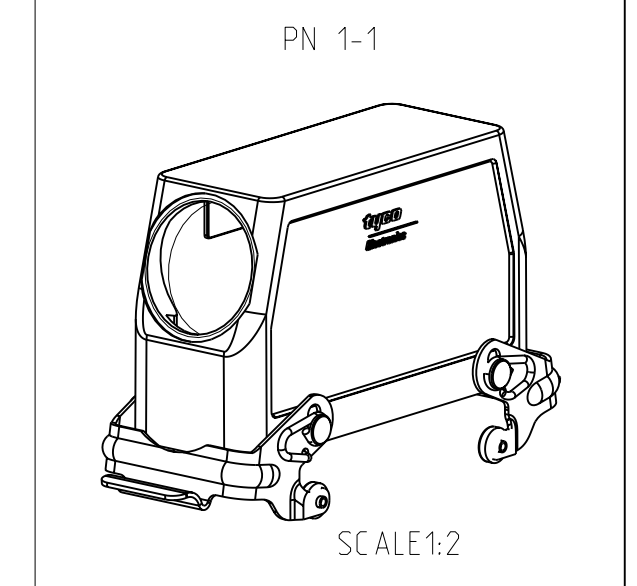

PN 1-6
2-6(Integral Bolt)

PN 2-7

PN 1-1

PN 1-3 & 2-3

QTY	DESCRIPTION	MATERIAL	SURFACE	COLOR	ITEM NO	REMARKS
1	ZB-Central clip	Stainless Steel	Blank	-	10	
1	ZB-Central clip	Steel	Zinc Plated	Blue	9	
2	LB-Clip bolt	Stainless Steel	Blank	-	8	
2	LB-Clip bolt	Steel	Zinc Plated	Blue	7	
2	VS-Side clip	Stainless Steel	Blank	-	6	
2	VS-Side clip	Steel	Zinc Plated	Blue	5	
4	VS-Clip bolt	Stainless Steel	Blank	-	4	
1	HB Hood	Aluminium	-	Grey	3	Name plate
1	HB-K Hood	Aluminium	Aluminium Oxide	Black	2	
1	HB Hood	Aluminium	-	Grey	1	

DIMENSIONS:	TOLERANCES UNLESS OTHERWISE SPECIFIED:	DWN	28.01.2003	Tyco Electronics AMP GmbH 0-53819,Neunkirchen,Germany
mm	0.100	CHK	28.01.2003	
MATERIAL	FINISH	APVD	Schweiger	NAME
				Hood
				HB-24.STS-1.29.G
				SIZE
				CAGE CODE
				DRAWING NO
				RESTRICTED TO
				A 00779
				C=1102319
				SCALE
				1:1
				SHEET
				1 OF 1
				REV
				A2