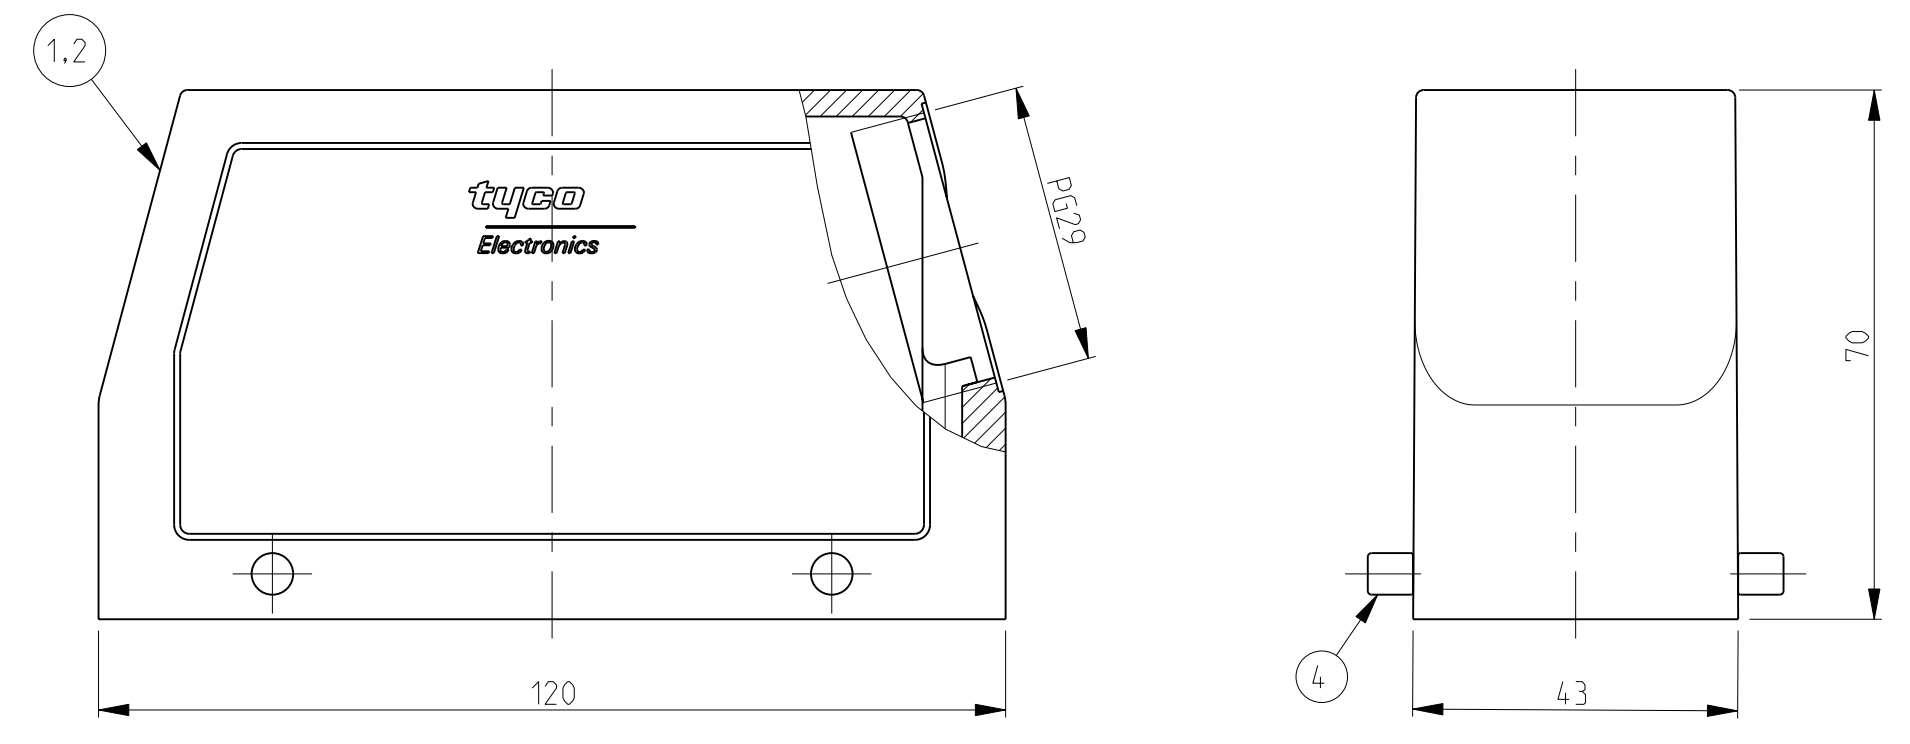

LOC	DIST	REV	DATE	BY	APPD
A1	-	A2	22.08.07	SK	TS

PN 0-1

PN 1-7

- NOTES:
- Material:Housing:Aluminium Diecasting Alloy
 - Surface: Powder varnish grey
- Aluminium oxide+
Varnish black
 - Varnish on the inside not necessary
 - Packaging
Quantity 5 Pieces in a box

PN 1-6
2-6(Integral Bolt)

PN 2-7

PN 1-1

PN 1-3 & 2-3

QTY	DESCRIPTION	MATERIAL	SURFACE	COLOR	ITEM NO	REMARKS
1	ZB-Central clip	Stainless Steel	Blank	-	10	
1	ZB-Central clip	Steel	Zinc Plated	Blue	9	
2	LB-Clip bolt	Stainless Steel	Blank	-	8	
2	LB-Clip bolt	Steel	Zinc Plated	Blue	7	
2	VS-Side clip	Stainless Steel	Blank	-	6	
2	VS-Side clip	Steel	Zinc Plated	Blue	5	
4	VS-Clip bolt	Stainless Steel	Blank	-	4	
1	HB Hood	Aluminium	-	Grey	3	Name plate
1	HB-K Hood	Aluminium	Aluminium Oxide	Black	2	
1	HB Hood	Aluminium	-	Grey	1	