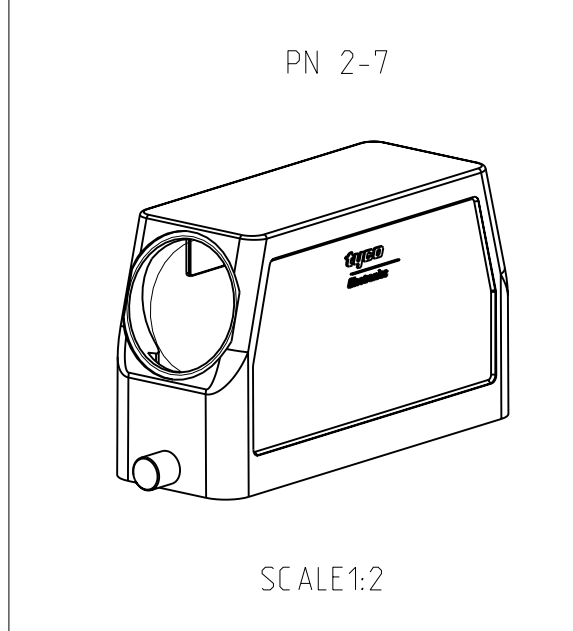

LOC	DIST	REV	DATE	BY	APPD
A1	-	A2	22.08.07	SK	TS

PN 0-1

PN 1-7

- NOTES:
- Material:Housing:Aluminium Diecasting Alloy
 - Surface: Powder varnish grey
- Aluminium oxide+
Varnish black
 - Varnish on the inside not necessary
 - Packaging
Quantity 5 Pieces in a box

PN 1-6
2-6(Integral Bolt)

PN 2-7

PN 1-1

PN 1-3 & 2-3

QTY	DESCRIPTION	MATERIAL	SURFACE	COLOR	ITEM NO	REMARKS
1	ZB-Central clip	Stainless Steel	Blank	-	10	
1	ZB-Central clip	Steel	Zinc Plated	Blue	9	
2	LB-Clip bolt	Stainless Steel	Blank	-	8	
2	LB-Clip bolt	Steel	Zinc Plated	Blue	7	
2	VS-Side clip	Stainless Steel	Blank	-	6	
2	VS-Side clip	Steel	Zinc Plated	Blue	5	
4	VS-Clip bolt	Stainless Steel	Blank	-	4	
1	HB Hood	Aluminium	-	Grey	3	Name plate
1	HB-K Hood	Aluminium	Aluminium Oxide	Black	2	
1	HB Hood	Aluminium	-	Grey	1	