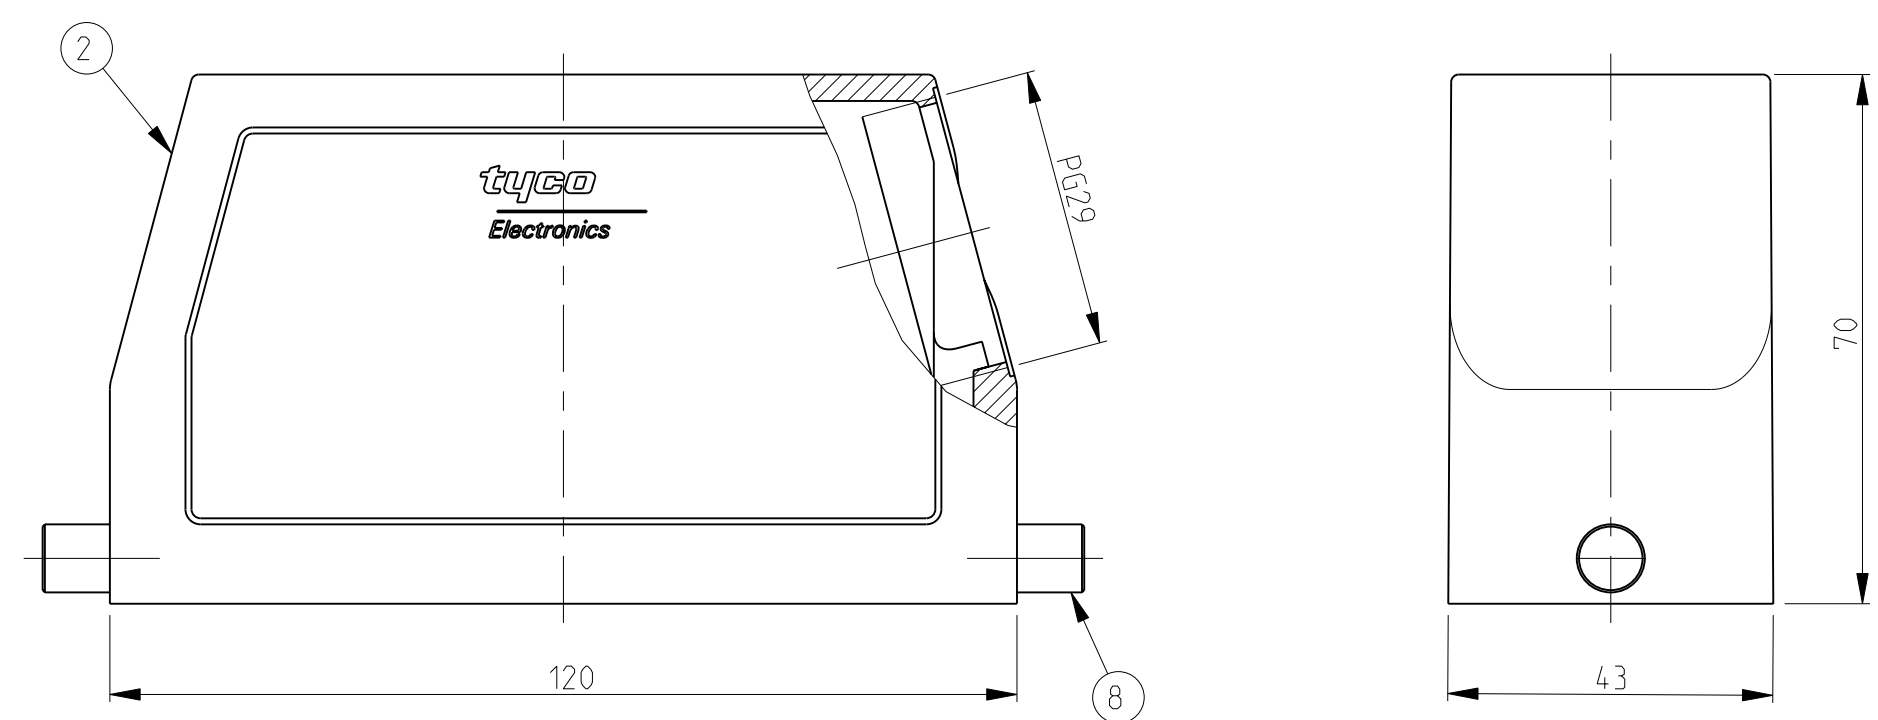

LOC	DIST	REV	DATE	BY	APPD
A1	-	A2	22.08.07	SK	TS

PN 0-1

PN 1-7

- NOTES:
- Material:Housing:Aluminium Diecasting Alloy
 - Surface: Powder varnish grey
- Aluminium oxide+
Varnish black
 - Varnish on the inside not necessary
 - Packaging
Quantity 5 Pieces in a box

PN 1-6
2-6(Integral Bolt)

PN 2-7

PN 1-1

PN 1-3 & 2-3

QTY	DESCRIPTION	MATERIAL	SURFACE	COLOR	ITEM NO	REMARKS
1	ZB-Central clip	Stainless Steel	Blank	-	10	
1	ZB-Central clip	Steel	Zinc Plated	Blue	9	
2	LB-Clip bolt	Stainless Steel	Blank	-	8	
2	LB-Clip bolt	Steel	Zinc Plated	Blue	7	
2	VS-Side clip	Stainless Steel	Blank	-	6	
2	VS-Side clip	Steel	Zinc Plated	Blue	5	
4	VS-Clip bolt	Stainless Steel	Blank	-	4	
1	HB Hood	Aluminium	-	Grey	3	Name plate
1	HB-K Hood	Aluminium	Aluminium Oxide	Black	2	
1	HB Hood	Aluminium	-	Grey	1	