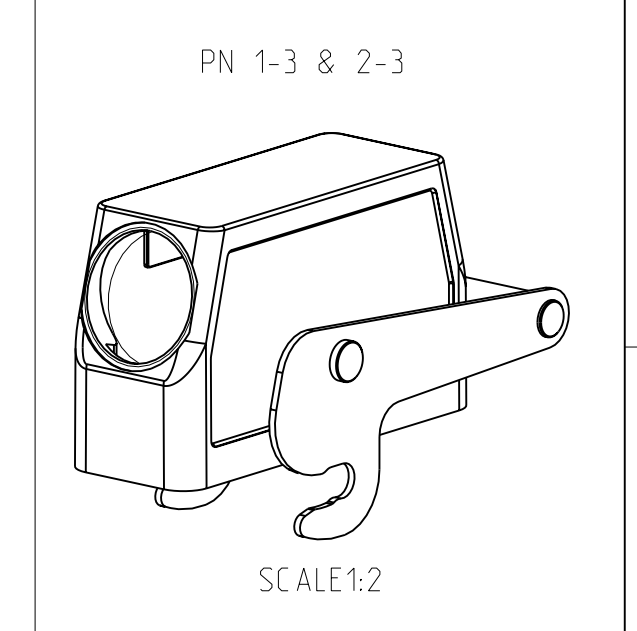

LOC	DIST	REV	DATE	BY	APPD
A1	-	A2	22.08.07	SK	TS

PN 0-1

PN 1-7

- NOTES:
- Material:Housing:Aluminium Diecasting Alloy
 - Surface: Powder varnish grey
- Aluminium oxide+
Varnish black
 - Varnish on the inside not necessary
 - Packaging
Quantity 5 Pieces in a box

PN 1-6
2-6(Integral Bolt)

PN 2-7

PN 1-1

PN 1-3 & 2-3

QTY	DESCRIPTION	MATERIAL	SURFACE	COLOR	ITEM NO	REMARKS
1	ZB-Central clip	Stainless Steel	Blank	-	10	
1	ZB-Central clip	Steel	Zinc Plated	Blue	9	
2	LB-Clip bolt	Stainless Steel	Blank	-	8	
2	LB-Clip bolt	Steel	Zinc Plated	Blue	7	
2	VS-Side clip	Stainless Steel	Blank	-	6	
2	VS-Side clip	Steel	Zinc Plated	Blue	5	
4	VS-Clip bolt	Stainless Steel	Blank	-	4	
1	HB Hood	Aluminium	-	Grey	3	Name plate
1	HB-K Hood	Aluminium	Aluminium Oxide	Black	2	
1	HB Hood	Aluminium	-	Grey	1	