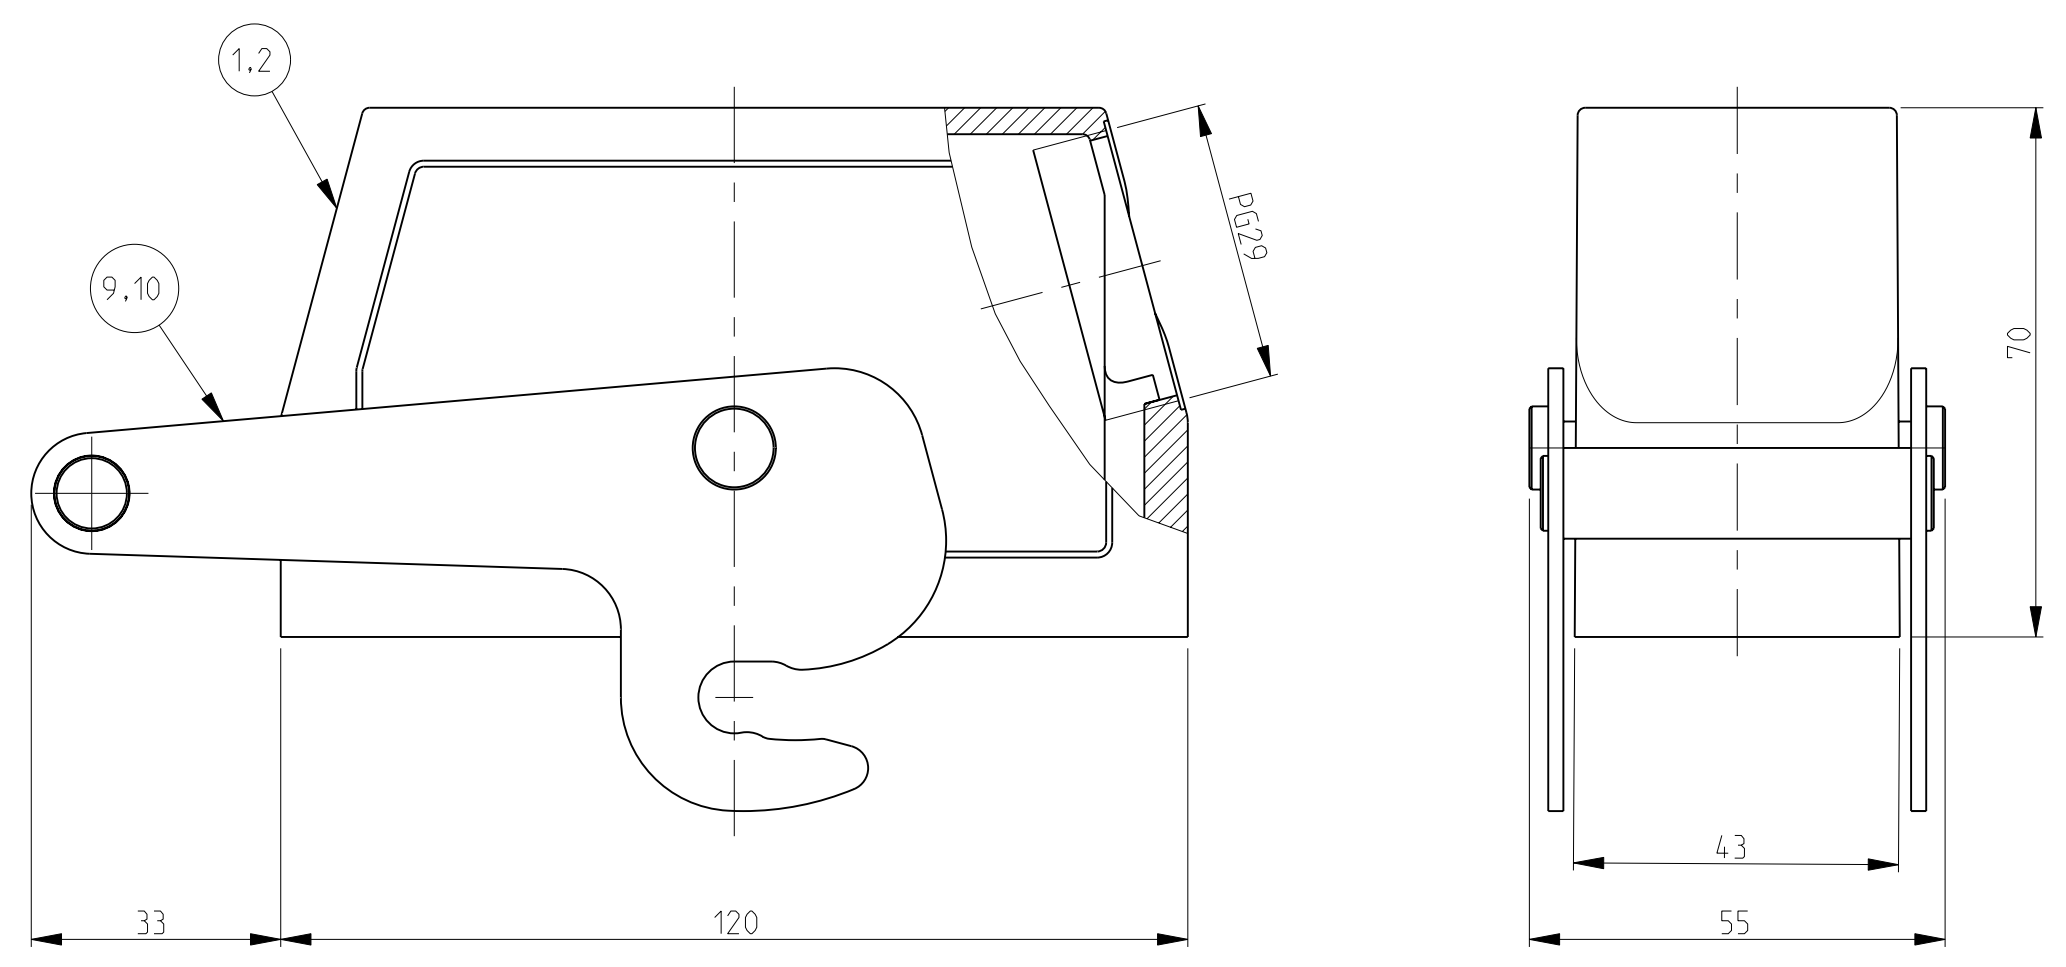

PN 1-6
2-6(Integral Bolt)

PN 2-7

PN 1-1

PN 1-3 & 2-3

QTY	DESCRIPTION	MATERIAL	SURFACE	COLOR	ITEM NO	REMARKS
1	ZB-Central clip	Stainless Steel	Blank	-	10	
1	ZB-Central clip	Steel	Zinc Plated	Blue	9	
2	LB-Clip bolt	Stainless Steel	Blank	-	8	
2	LB-Clip bolt	Steel	Zinc Plated	Blue	7	
2	VS-Side clip	Stainless Steel	Blank	-	6	
2	VS-Side clip	Steel	Zinc Plated	Blue	5	
4	VS-Clip bolt	Stainless Steel	Blank	-	4	
1	HB Hood	Aluminium	-	Grey	3	Name plate
1	HB-K Hood	Aluminium	Aluminium Oxide	Black	2	
1	HB Hood	Aluminium	-	Grey	1	

DIMENSIONS:	TOLERANCES UNLESS OTHERWISE SPECIFIED:	DWN	28.01.2003	Tyco Electronics AMP GmbH 0-53819,Neunkirchen,Germany
mm	0.100	CHK	28.01.2003	
MATERIAL	FINISH	APVD	Schweiger	NAME
				Hood
				HB-24.STS-1.29.G
				SIZE
				CAGE CODE
				DRAWING NO
				RESTRICTED TO
				A 00779
				C=1102319
				SCALE
				1:1
				SHEET
				1 OF 1
				REV
				A2