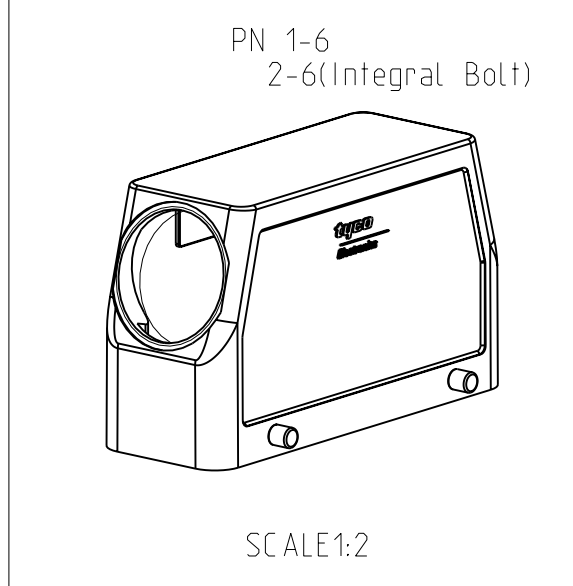

LOC	DIST	REV	DATE	BY	APPD
A1	-	A2	22.08.07	SK	TS

PN 0-1

PN 1-7

- NOTES:
- Material:Housing:Aluminium Diecasting Alloy
 - Surface: Powder varnish grey
- Aluminium oxide+
Varnish black
 - Varnish on the inside not necessary
 - Packaging
Quantity 5 Pieces in a box

PN 1-6
2-6(Integral Bolt)

PN 2-7

PN 1-1

PN 1-3 & 2-3

QTY	DESCRIPTION	MATERIAL	SURFACE	COLOR	ITEM NO	REMARKS
1	ZB-Central clip	Stainless Steel	Blank	-	10	
1	ZB-Central clip	Steel	Zinc Plated	Blue	9	
2	LB-Clip bolt	Stainless Steel	Blank	-	8	
2	LB-Clip bolt	Steel	Zinc Plated	Blue	7	
2	VS-Side clip	Stainless Steel	Blank	-	6	
2	VS-Side clip	Steel	Zinc Plated	Blue	5	
4	VS-Clip bolt	Stainless Steel	Blank	-	4	
1	HB Hood	Aluminium	-	Grey	3	Name plate
1	HB-K Hood	Aluminium	Aluminium Oxide	Black	2	
1	HB Hood	Aluminium	-	Grey	1	

DIMENSIONS:	TOLERANCES UNLESS OTHERWISE SPECIFIED:	DWN	28.01.2003	Tyco Electronics AMP GmbH 0-53819,Neunkirchen,Germany
mm	0.100	CHK	28.01.2003	
MATERIAL	FINISH	APVD	Schweiger	NAME
				Hood
				HB-24.STS-1.29.G
				SIZE
				CAGE CODE
				DRAWING NO
				RESTRICTED TO
				A 00779
				C=1102319
				SCALE
				1:1
				SHEET
				1 OF 1
				REV
				A2