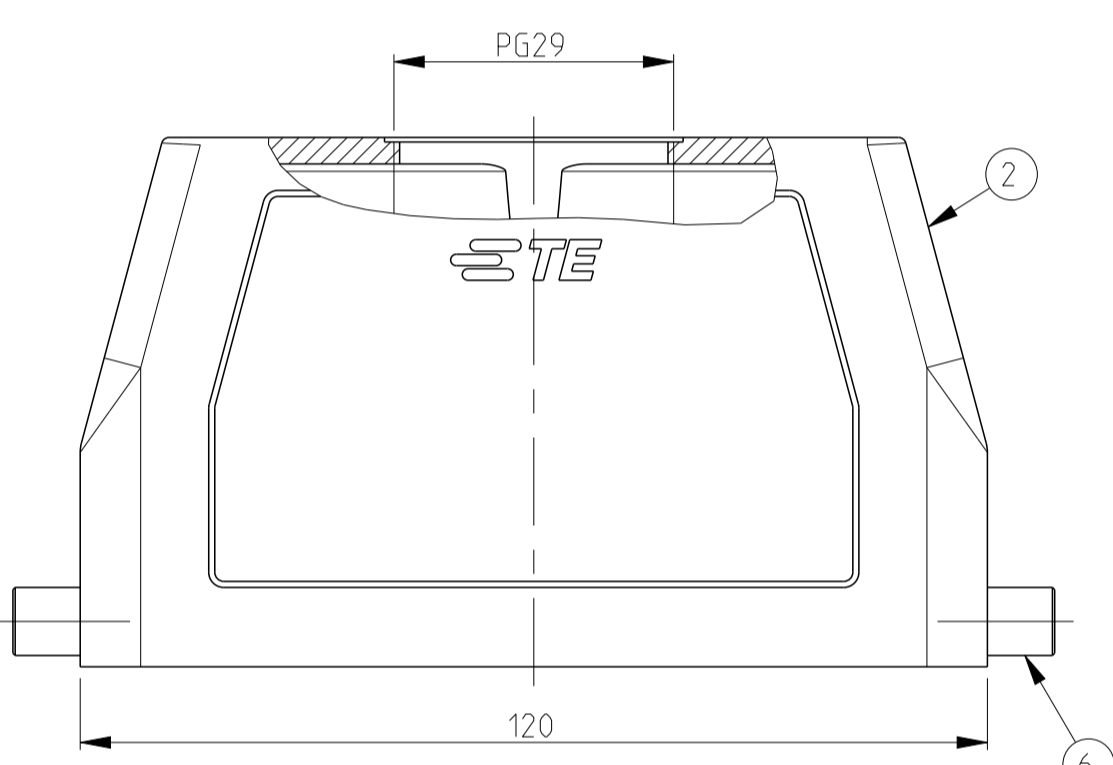

PN 1-6

PN 1-7

PN 2-6

PN 2-7

PN 1-1

REVISIONS				
P.	LTH	DESCRIPTION	DATE	DWN APVD
A3		REVISED PER ECR-16-016768	14AUG2017	NCS MKO

- NOTES.
- 1 Material:Housing:Aluminium Diecasting Alloy
 - 2 Surface:Varnish grey
-Aluminium oxide-
Varnish black
 - 3 Varnish on the inside not necessary
 - 4 Packaging
Quantity 5 Pieces in a box

SCALE 1:2

SCALE 1:2

SCALE 1:2

SCALE 1:2

SCALE 1:2

QTY	REF	DESCRIPTION	MATERIAL	SURFACE	COLOR	ITEM NO	REMARKS
2	- 1	LB-Clip bolt	Stainless steel	Blank	-	6	
2	- 2	LB-Clip bolt	Steel	Zinc plated	Blue	5	
-	- 2	VS-Side clip	Steel	Zinc plated	Blue	4	
-	- 4	VS-Clip bolt	Stainless steel	Blank	-	3	
1	- 1	HB-K Hood	Aluminium	Aluminium oxide	Black	2	
- 1	1	HB Hood	Aluminium	-	Grey	1	
2-71-7	1-12-61-6	DESCRIPTION	MATERIAL	SURFACE	COLOR	ITEM NO	REMARKS
ORDERING TEXT							
HB.24.STO.1.29.G							
HB-K.24.STO.1.29.G							
HB.24.STO-VS.1.29.G							
HB.24.STO-GR.1.29.G							
HB-K.24.STO-GR.1.29.G							

THIS DRAWING IS A CONTROLLED DOCUMENT. DWN 30.01.2003
 CMC 30.01.2003
 APVD -

STE TE Connectivity

NAME: HB Hood
 HB.24.STO.1.29.G

PRODUCT SPEC: 108-74003
 APPLICATION SPEC: 116-74004

SIZE: A1 CAGE CODE: 00779 DRAWING NO: 1102328
 WEIGHT: -