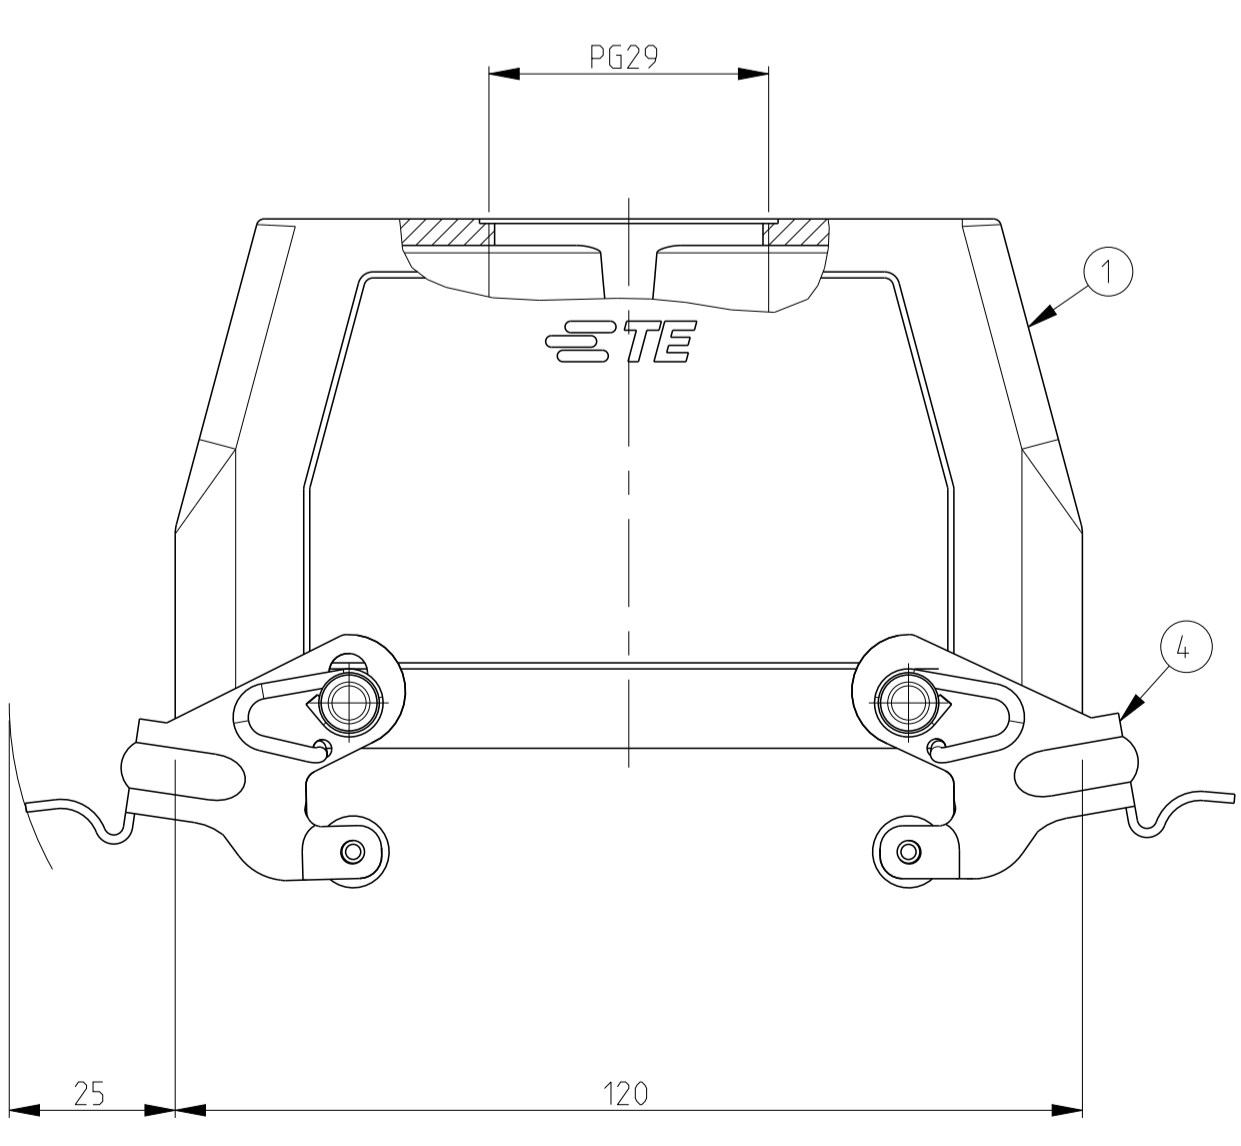

PN 1-6

PN 1-7

PN 2-6

PN 2-7

PN 1-1

REVISIONS				
P.	LTH	DESCRIPTION	DATE	DWN APVD
A3		REVISED PER ECR-16-016768	14AUG2017	NCS MKO

- NOTES.
- 1 Material:Housing:Aluminium Diecasting Alloy
 - 2 Surface:Varnish grey
-Aluminium oxide-
Varnish black
 - 3 Varnish on the inside not necessary
 - 4 Packaging
Quantity 5 Pieces in a box

SCALE 1:2

SCALE 1:2

SCALE 1:2

SCALE 1:2

SCALE 1:2

QTY	REF	DESCRIPTION	MATERIAL	SURFACE	COLOR	ITEM NO	REMARKS
2	- 1	LB-Clip bolt	Stainless steel	Blank	-	6	
2	- 2	LB-Clip bolt	Steel	Zinc plated	Blue	5	
-	- 2	VS-Side clip	Steel	Zinc plated	Blue	4	
-	- 4	VS-Clip bolt	Stainless steel	Blank	-	3	
1	- 1	HB-K Hood	Aluminium	Aluminium oxide	Black	2	
- 1	1	HB Hood	Aluminium	-	Grey	1	
2-71-7	1-12-61-6	DESCRIPTION	MATERIAL	SURFACE	COLOR	ITEM NO	REMARKS
ORDERING TEXT							
HB.24.STO.1.29.G							
HB-K.24.STO.1.29.G							
HB.24.STO-VS.1.29.G							
HB.24.STO-GR.1.29.G							
HB-K.24.STO-GR.1.29.G							

THIS DRAWING IS A CONTROLLED DOCUMENT. DWN 30.01.2003
 CMC 30.01.2003
 APVD -

STE TE Connectivity

NAME: HB Hood
 HB.24.STO.1.29.G

PRODUCT SPEC: 108-74003
 APPLICATION SPEC: 116-74004

SIZE: A1 CAGE CODE: 00779 DRAWING NO: 1102328
 WEIGHT: -