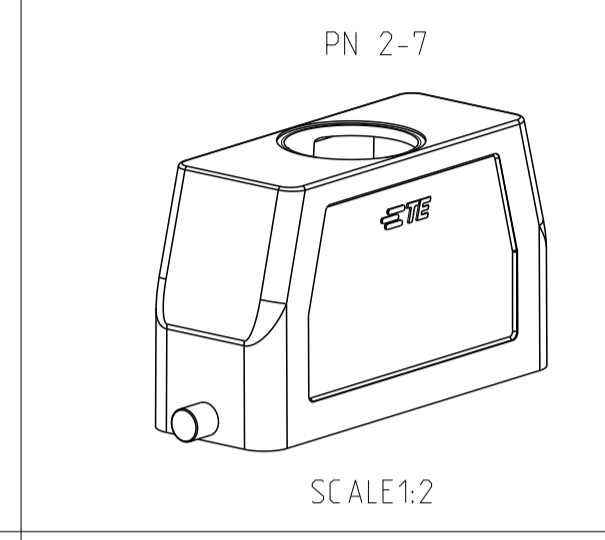

PN 1-6

PN 1-7

PN 2-6

PN 2-7

PN 1-1

REVISIONS				
P.	LTH	DESCRIPTION	DATE	DWN APVD
A3		REVISED PER ECR-16-016768	14AUG2017	NCS MKO

- NOTES.
- 1 Material:Housing:Aluminium Diecasting Alloy
 - 2 Surface:Varnish grey
-Aluminium oxide-
Varnish black
 - 3 Varnish on the inside not necessary
 - 4 Packaging
Quantity 5 Pieces in a box

SCALE 1:2

SCALE 1:2

SCALE 1:2

SCALE 1:2

SCALE 1:2

QTY	REF	DESCRIPTION	MATERIAL	SURFACE	COLOR	ITEM NO	REMARKS
2	- 1	LB-Clip bolt	Stainless steel	Blank	-	6	
2	- 2	LB-Clip bolt	Steel	Zinc plated	Blue	5	
-	- 2	VS-Side clip	Steel	Zinc plated	Blue	4	
-	- 4	VS-Clip bolt	Stainless steel	Blank	-	3	
1	- 1	HB-K Hood	Aluminium	Aluminium oxide	Black	2	
- 1	1	HB Hood	Aluminium	-	Grey	1	
2-71-7	1-12-61-6	DESCRIPTION	MATERIAL	SURFACE	COLOR	ITEM NO	REMARKS
ORDERING TEXT							
HB.24.STO.1.29.G							
HB-K.24.STO.1.29.G							
HB.24.STO-VS.1.29.G							
HB.24.STO-GR.1.29.G							
HB-K.24.STO-GR.1.29.G							

THIS DRAWING IS A CONTROLLED DOCUMENT. DWN 30.01.2003
 CMC 30.01.2003
 APVD -

STE TE Connectivity

NAME: HB Hood
 HB.24.STO.1.29.G

PRODUCT SPEC: 108-74003
 APPLICATION SPEC: 116-74004

SIZE: A1 CAGE CODE: 00779 DRAWING NO: 1102328
 WEIGHT: -