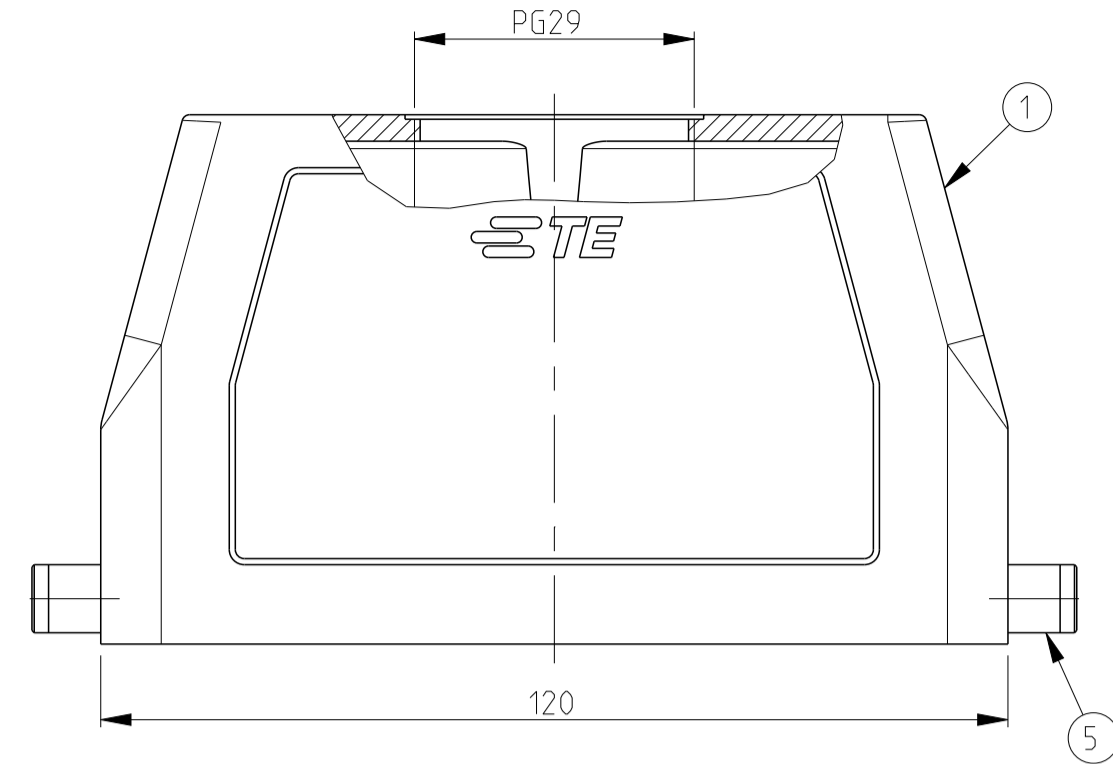

PN 1-6

PN 1-7

PN 2-6

PN 2-7

PN 1-1

REVISIONS				
P.	LTH	DESCRIPTION	DATE	DWN APVD
A3		REVISED PER ECR-16-016768	14AUG2017	NCS MKO

- NOTES.
- 1 Material:Housing:Aluminium Diecasting Alloy
 - 2 Surface:Varnish grey
-Aluminium oxide-
Varnish black
 - 3 Varnish on the inside not necessary
 - 4 Packaging
Quantity 5 Pieces in a box

SCALE 1:2

SCALE 1:2

SCALE 1:2

SCALE 1:2

SCALE 1:2

QTY	REF	DESCRIPTION	MATERIAL	SURFACE	COLOR	ITEM NO	REMARKS
2	- 1	LB-Clip bolt	Stainless steel	Blank	-	6	
2	- 2	LB-Clip bolt	Steel	Zinc plated	Blue	5	
-	- 2	VS-Side clip	Steel	Zinc plated	Blue	4	
-	- 4	VS-Clip bolt	Stainless steel	Blank	-	3	
1	- 1	HB-K Hood	Aluminium	Aluminium oxide	Black	2	
- 1	1	HB Hood	Aluminium	-	Grey	1	
2-71-7	1-12-61-6	DESCRIPTION	MATERIAL	SURFACE	COLOR	ITEM NO	REMARKS
ORDERING TEXT							
HB.24.STO.1.29.G							
HB-K.24.STO.1.29.G							
HB.24.STO-VS.1.29.G							
HB.24.STO-GR.1.29.G							
HB-K.24.STO-GR.1.29.G							

THIS DRAWING IS A CONTROLLED DOCUMENT. DWN 30.01.2003
 CMC 30.01.2003
 APVD -

STE TE Connectivity

NAME: HB Hood
 HB.24.STO.1.29.G

PRODUCT SPEC: 108-74003
 APPLICATION SPEC: 116-74004

SIZE: A1 CAGE CODE: 00779 DRAWING NO: 1102328
 WEIGHT: -