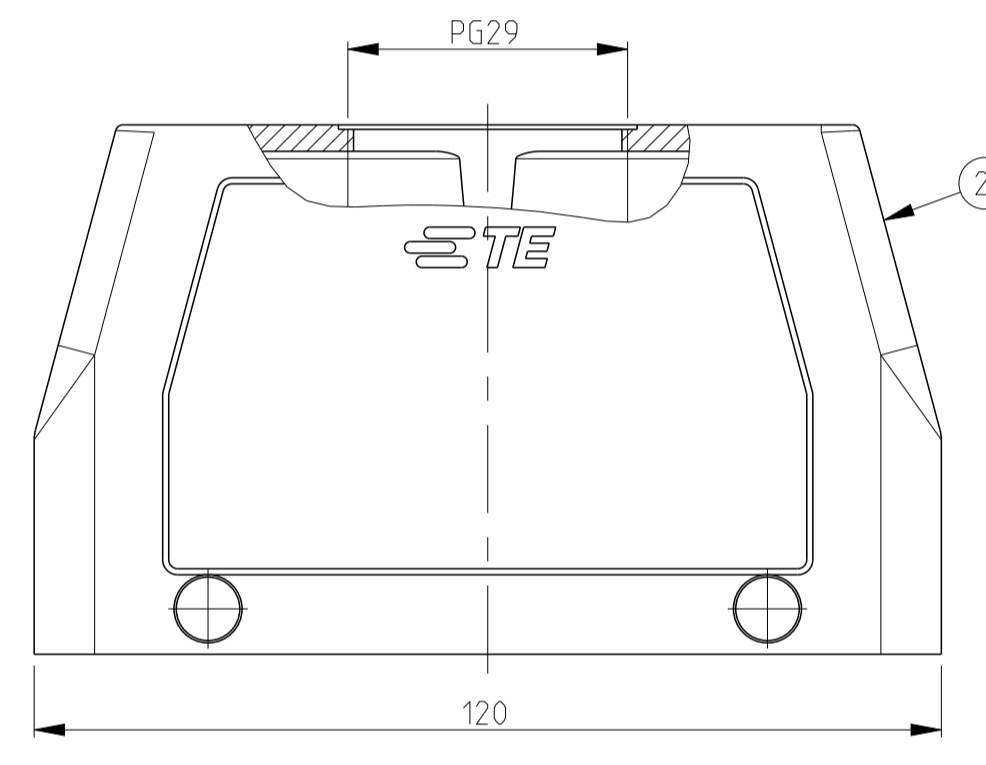

PN 1-6

PN 1-7

PN 2-6

PN 2-7

PN 1-1

REVISIONS				
P.	LTH	DESCRIPTION	DATE	DWN APVD
A3		REVISED PER ECR-16-016768	14AUG2017	NCS MKO

- NOTES.
- 1 Material:Housing:Aluminium Diecasting Alloy
 - 2 Surface:Varnish grey
-Aluminium oxide-
Varnish black
 - 3 Varnish on the inside not necessary
 - 4 Packaging
Quantity 5 Pieces in a box

SCALE 1:2

SCALE 1:2

SCALE 1:2

SCALE 1:2

SCALE 1:2

QTY	REF	DESCRIPTION	MATERIAL	SURFACE	COLOR	ITEM NO	REMARKS
2	- 1	LB-Clip bolt	Stainless steel	Blank	-	6	
2	- 2	LB-Clip bolt	Steel	Zinc plated	Blue	5	
-	- 2	VS-Side clip	Steel	Zinc plated	Blue	4	
-	- 4	VS-Clip bolt	Stainless steel	Blank	-	3	
1	- 1	HB-K Hood	Aluminium	Aluminium oxide	Black	2	
- 1	1	HB Hood	Aluminium	-	Grey	1	
2-71-7	1-12-61-6	DESCRIPTION	MATERIAL	SURFACE	COLOR	ITEM NO	REMARKS
ORDERING TEXT							
HB.24.STO.1.29.G							
HB-K.24.STO.1.29.G							
HB.24.STO-VS.1.29.G							
HB.24.STO-GR.1.29.G							
HB-K.24.STO-GR.1.29.G							

THIS DRAWING IS A CONTROLLED DOCUMENT. DWN 30.01.2003
 CMC 30.01.2003
 APVD -

STE TE Connectivity

NAME: HB Hood
 HB.24.STO.1.29.G

PRODUCT SPEC: 108-74003
 APPLICATION SPEC: 116-74004

SIZE: A1 CAGE CODE: 00779 DRAWING NO: 1102328
 WEIGHT: -