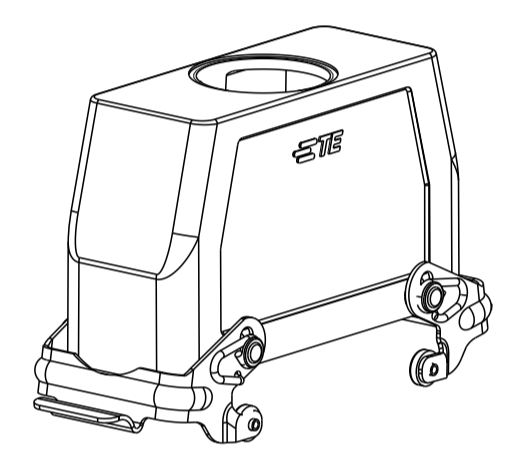

PN 1-6

PN 1-7

PN 2-6

PN 2-7

PN 1-1

REVISIONS				
P.	LTH	DESCRIPTION	DATE	DWN APVD
A3		REVISED PER ECR-16-016768	14AUG2017	NCS MKO

- NOTES.
- 1 Material:Housing:Aluminium Diecasting Alloy
 - 2 Surface:Varnish grey
-Aluminium oxide-
Varnish black
 - 3 Varnish on the inside not necessary
 - 4 Packaging
Quantity 5 Pieces in a box

SCALE 1:2

SCALE 1:2

SCALE 1:2

SCALE 1:2

SCALE 1:2

QTY	REF	DESCRIPTION	MATERIAL	SURFACE	COLOR	ITEM NO	REMARKS
2	- 1	LB-Clip bolt	Stainless steel	Blank	-	6	
2	- 2	LB-Clip bolt	Steel	Zinc plated	Blue	5	
-	- 2	VS-Side clip	Steel	Zinc plated	Blue	4	
-	- 4	VS-Clip bolt	Stainless steel	Blank	-	3	
1	- 1	HB-K Hood	Aluminium	Aluminium oxide	Black	2	
- 1	1	HB Hood	Aluminium	-	Grey	1	
2-71-7	1-12-61-6	DESCRIPTION	MATERIAL	SURFACE	COLOR	ITEM NO	REMARKS
ORDERING TEXT							
HB.24.STO.1.29.G							
HB-K.24.STO.1.29.G							
HB.24.STO-VS.1.29.G							
HB.24.STO-GR.1.29.G							
HB-K.24.STO-GR.1.29.G							

THIS DRAWING IS A CONTROLLED DOCUMENT. DWN 30.01.2003
 CMC 30.01.2003
 APVD -

STE TE Connectivity

NAME: HB Hood
 HB.24.STO.1.29.G

PRODUCT SPEC: 108-74003
 APPLICATION SPEC: 116-74004

SIZE: A1 CAGE CODE: 00779 DRAWING NO: 1102328
 WEIGHT: -