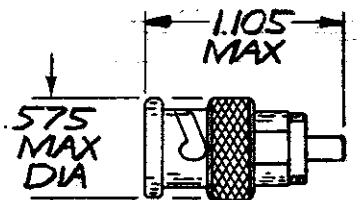

329446

ASSEMBLED VIEW

FOR USE WITH RG-161/U, 179/U, & 187/U

TABLE OF CONTENTS

ITEM	QTY	DESCRIPTION	PART NO.
1	1	PLUG BODY	329804
2	1	SEAL	2-329106-1
3	1	CRIMP END ASS'Y	50780-5

INACTIVE
DATE 4/9/74 ECN C74-20