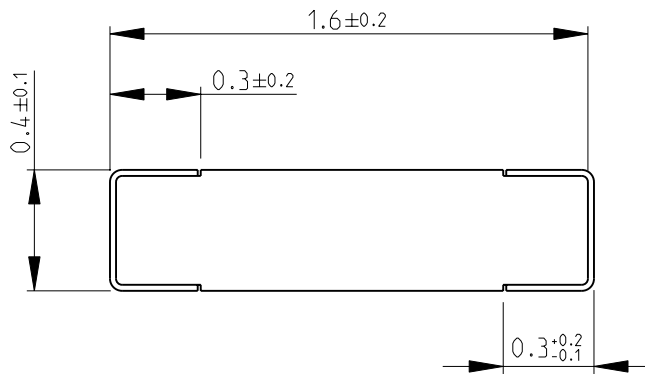

FOR FURTHER INFORMATION SEE DATA SHEET FOR
RN73 SERIES-HIGH PRECISION RESISTORS (SMD)

RECOMMENDED LAND PATTERN

RoHS Compliant

SCALE 30:1

2010

RELEASED FOR PUBLICATION

THIS DRAWING IS UNPUBLISHED.

BY TYCO ELECTRONICS CORPORATION. ALL RIGHTS RESERVED.

© COPYRIGHT 2010

| | | | | | | |
|--|------------------|-----------|--|------------|-----------|---------------|
| DIMENSIONS: mm | DWN MAHARUDRA | 05-FEB-10 | MATERIAL | - | FINISH | - |
| | CHK ALLAN.P | 05-FEB-10 | Tyco Electronics Corporation Dorcan, Swindon, SN3 5HH | | | |
| TOLERANCES UNLESS OTHERWISE SPECIFIED: | APVD STEPHEN.P | 05-FEB-10 | | | | |
| 0 PLC ±0.2 | PRODUCT SPEC | - | NAME HIGH PRECISION RESISTORS (SMD) SERIES RN73 1J | | | |
| 1 PLC ±0.1 | APPLICATION SPEC | - | | | | |
| 2 PLC ±- | WEIGHT | - | SIZE | A 4 | CAGE CODE | 00779 |
| 3 PLC ±- | | | DRAWING NO | C= 1614352 | | RESTRICTED TO |
| 4 PLC ±- | | | | | | - |
| ANGLES ±5° | | | | | | |
| | CUSTOMER DRAWING | | SCALE | 40:1 | SHEET | 1 OF 1 |
| | | | | | | REV BA |