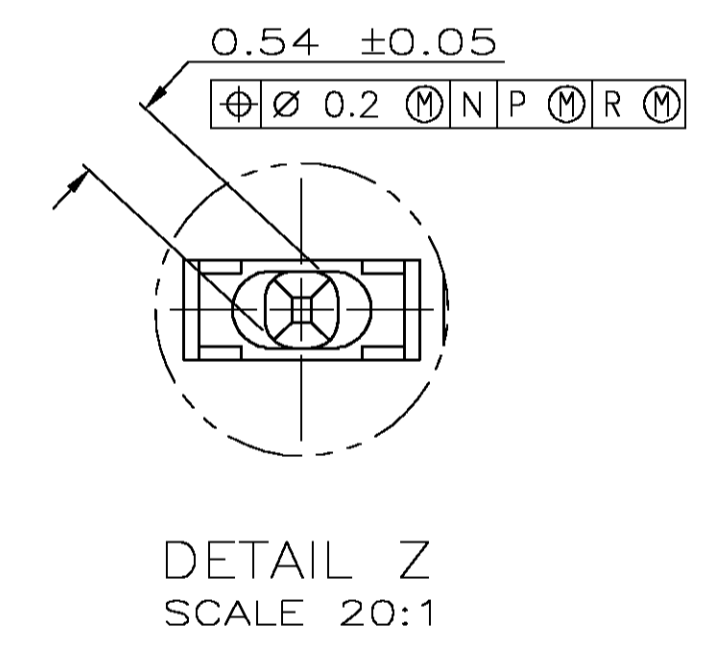

- ⚠ HOUSING MATERIAL: LIQUID CRYSTAL POLYMER
COLOR: NATURAL.
- ⚠ CONTACT MATERIAL: PHOSPHOR BRONZE
- ⚠ CONTACT FINISH:(B)
UNDERPLATE (ENTIRE CONTACT):
0.00127 MIN NICKEL PER SAE-AMS-QQ-N-290
ON MATING SURFACES:
CONFORMS TO ALL TESTING SPECIFIED FOR TELCORDIA
UNCONTROLLED ENVIRONMENT.
ON LEADS:
0.0006 MIN MATTE TIN PER ASTM B 545 OVER UNDERPLATE.
LUBRICATION (MIN MATING SURFACES):
SURFACE CONDITIONER AFTER PLATING.
- ⚠ PART MARKING LOCATED APPROXIMATELY AS SHOWN.
- ⚠ DIMENSION APPLIES WHEN SEATED ON PRINTED CIRCUIT BOARD.

94	47	95.88	240	5223011-8
46	23	47.88	120	5223011-4
22	11	23.88	60	5223011-2
10	5	11.88	30	5223011-1
C	B	A	NO OF SIGNAL POSN	PART NUMBER

THIS DRAWING IS A CONTROLLED DOCUMENT.

DIMENSIONS:	TOLERANCES UNLESS OTHERWISE SPECIFIED:	APVD	NAME
mm	0 PLC ± - 1 PLC ± - 2 PLC ± 0.13 3 PLC ± - 4 PLC ± - ANGLES ± -	R. WERTZ	R. WERTZ
MATERIAL	FINISH	SIZE	CAGE CODE
1	2	A1	00779
CUSTOMER DRAWING		DRAWING NO	5223011
		SCALE	4:1
		SHEET	1 OF 1
		REV	0