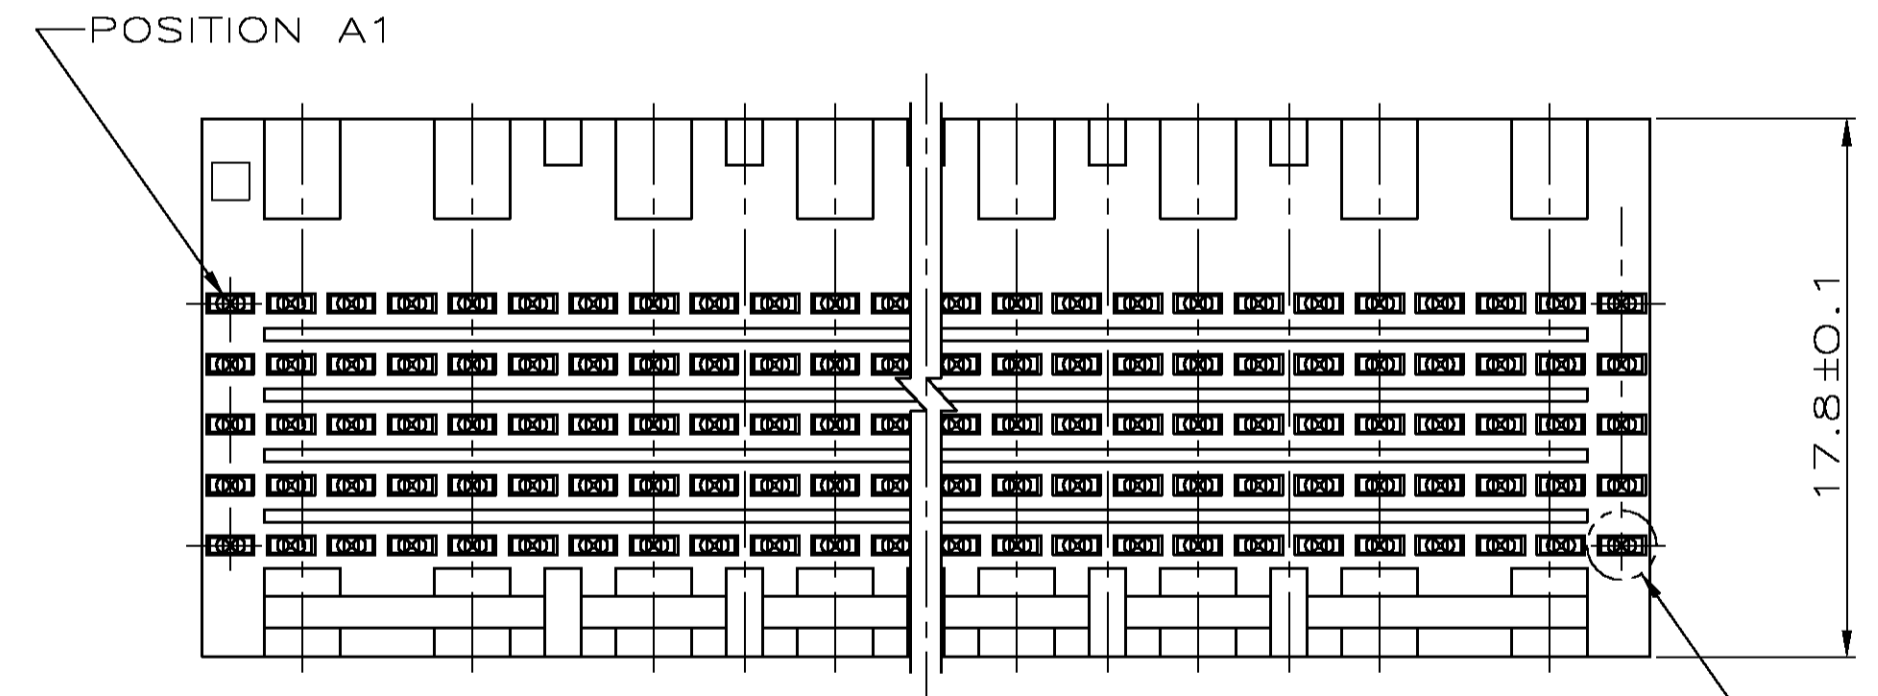

- ⚠ HOUSING MATERIAL: LIQUID CRYSTAL POLYMER
COLOR: NATURAL.
- ⚠ CONTACT MATERIAL: PHOSPHOR BRONZE
- ⚠ CONTACT FINISH:(B)
UNDERPLATE (ENTIRE CONTACT):
0.00127 MIN NICKEL PER SAE-AMS-QQ-N-290
ON MATING SURFACES:
CONFORMS TO ALL TESTING SPECIFIED FOR TELCORDIA
UNCONTROLLED ENVIRONMENT.
ON LEADS:
0.0006 MIN MATTE TIN PER ASTM B 545 OVER UNDERPLATE.
LUBRICATION (MIN MATING SURFACES):
SURFACE CONDITIONER AFTER PLATING.
- ⚠ PART MARKING LOCATED APPROXIMATELY AS SHOWN.
- ⚠ DIMENSION APPLIES WHEN SEATED ON PRINTED CIRCUIT BOARD.

94	47	95.88	240	5223011-8
46	23	47.88	120	5223011-4
22	11	23.88	60	5223011-2
10	5	11.88	30	5223011-1
C	B	A	NO OF SIGNAL POSN	PART NUMBER

THIS DRAWING IS A CONTROLLED DOCUMENT.

DIMENSIONS:	TOLERANCES UNLESS OTHERWISE SPECIFIED:	APVD	NAME
mm	0 PLC ± - 1 PLC ± - 2 PLC ± 0.13 3 PLC ± - 4 PLC ± - ANGLES ± -	R. WERTZ	R. WERTZ
MATERIAL	FINISH	SIZE	CAGE CODE
1	2	A1	00779
CUSTOMER DRAWING		DRAWING NO	5223011
		SCALE	4:1
		SHEET	1 OF 1
		REV	0