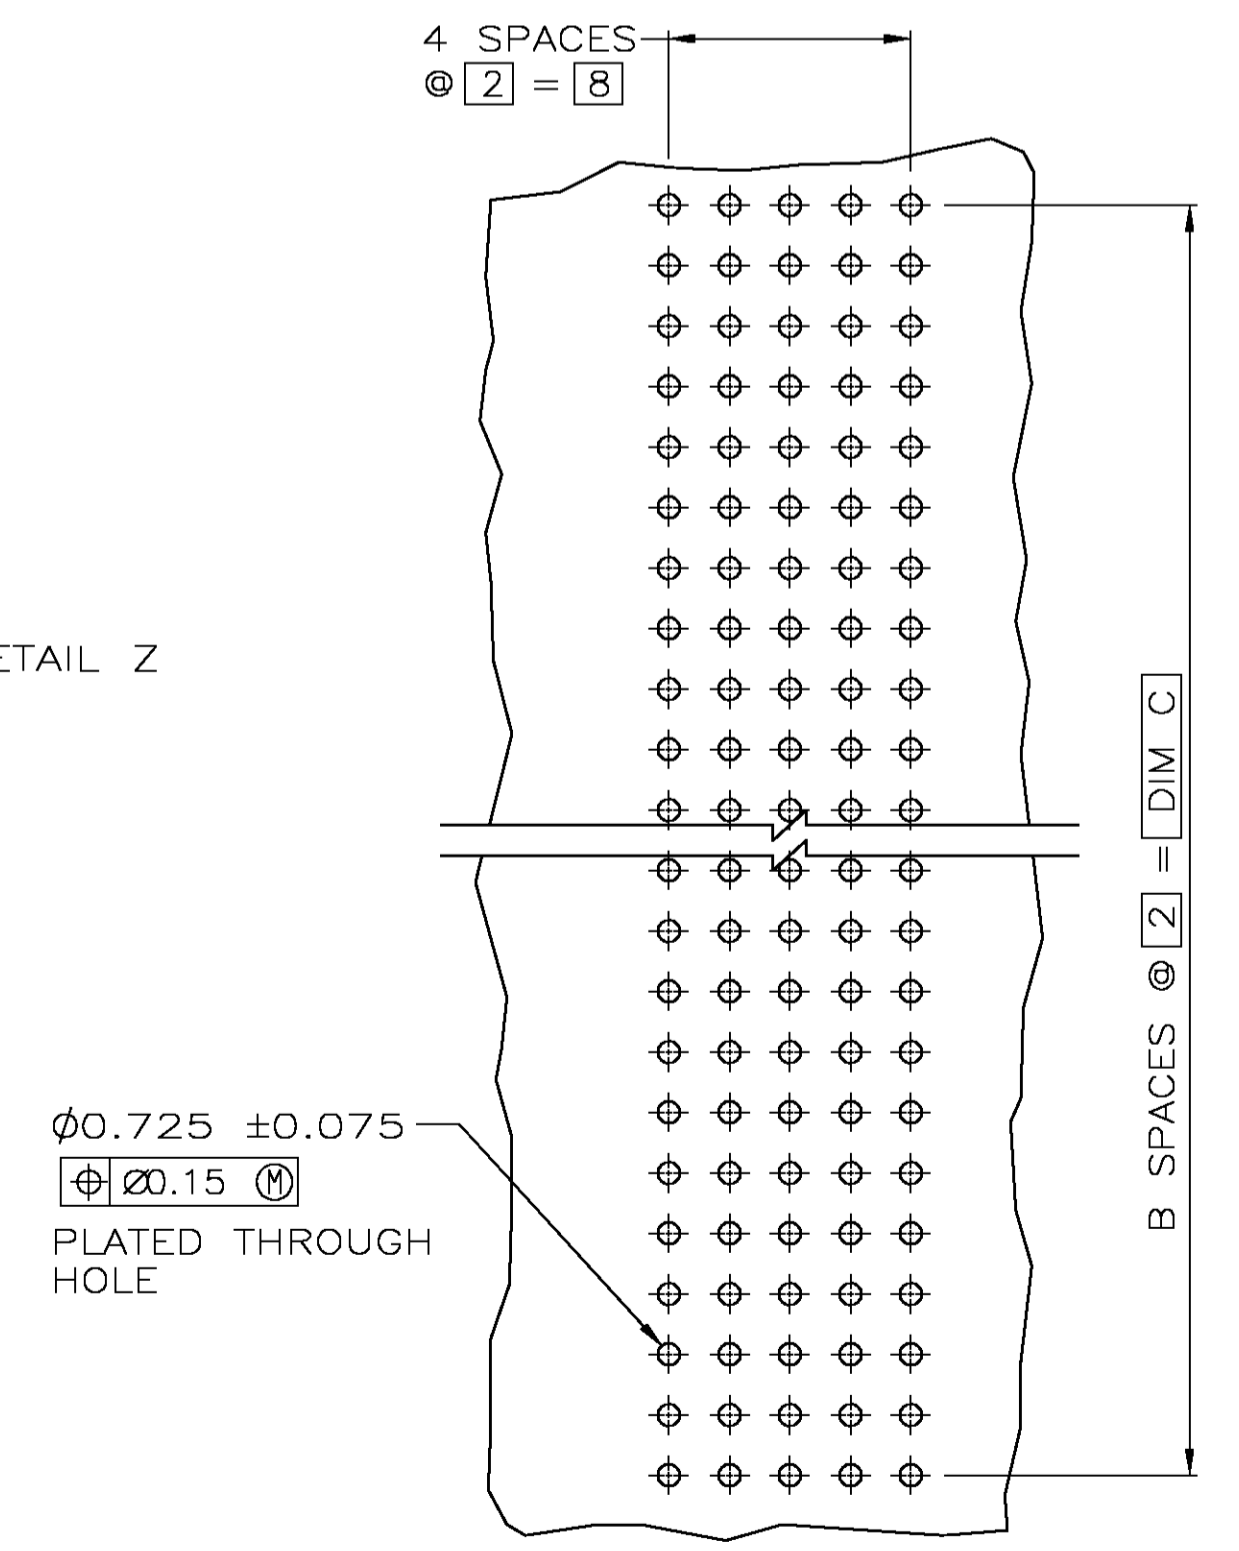

- ⚠ HOUSING MATERIAL: LIQUID CRYSTAL POLYMER
COLOR: NATURAL.
- ⚠ CONTACT MATERIAL: PHOSPHOR BRONZE
- ⚠ CONTACT FINISH:(B)
UNDERPLATE (ENTIRE CONTACT):
0.00127 MIN NICKEL PER SAE-AMS-QQ-N-290
ON MATING SURFACES:
CONFORMS TO ALL TESTING SPECIFIED FOR TELCORDIA
UNCONTROLLED ENVIRONMENT.
ON LEADS:
0.0006 MIN MATTE TIN PER ASTM B 545 OVER UNDERPLATE.
LUBRICATION (MIN MATING SURFACES):
SURFACE CONDITIONER AFTER PLATING.
- ⚠ PART MARKING LOCATED APPROXIMATELY AS SHOWN.
- ⚠ DIMENSION APPLIES WHEN SEATED ON PRINTED CIRCUIT BOARD.

94	47	95.88	240	5223011-8
46	23	47.88	120	5223011-4
22	11	23.88	60	5223011-2
10	5	11.88	30	5223011-1
C	B	A	NO OF SIGNAL POSN	PART NUMBER

THIS DRAWING IS A CONTROLLED DOCUMENT.

DIMENSIONS:	TOLERANCES UNLESS OTHERWISE SPECIFIED:	APVD	NAME
mm	0 PLC ± - 1 PLC ± - 2 PLC ± 0.13 3 PLC ± - 4 PLC ± - ANGLES ± -	R. WERTZ	R. WERTZ
MATERIAL	FINISH	SIZE	CAGE CODE
1	2	A1	00779
CUSTOMER DRAWING		DRAWING NO	5223011
		SCALE	4:1
		SHEET	1 OF 1
		REV	0