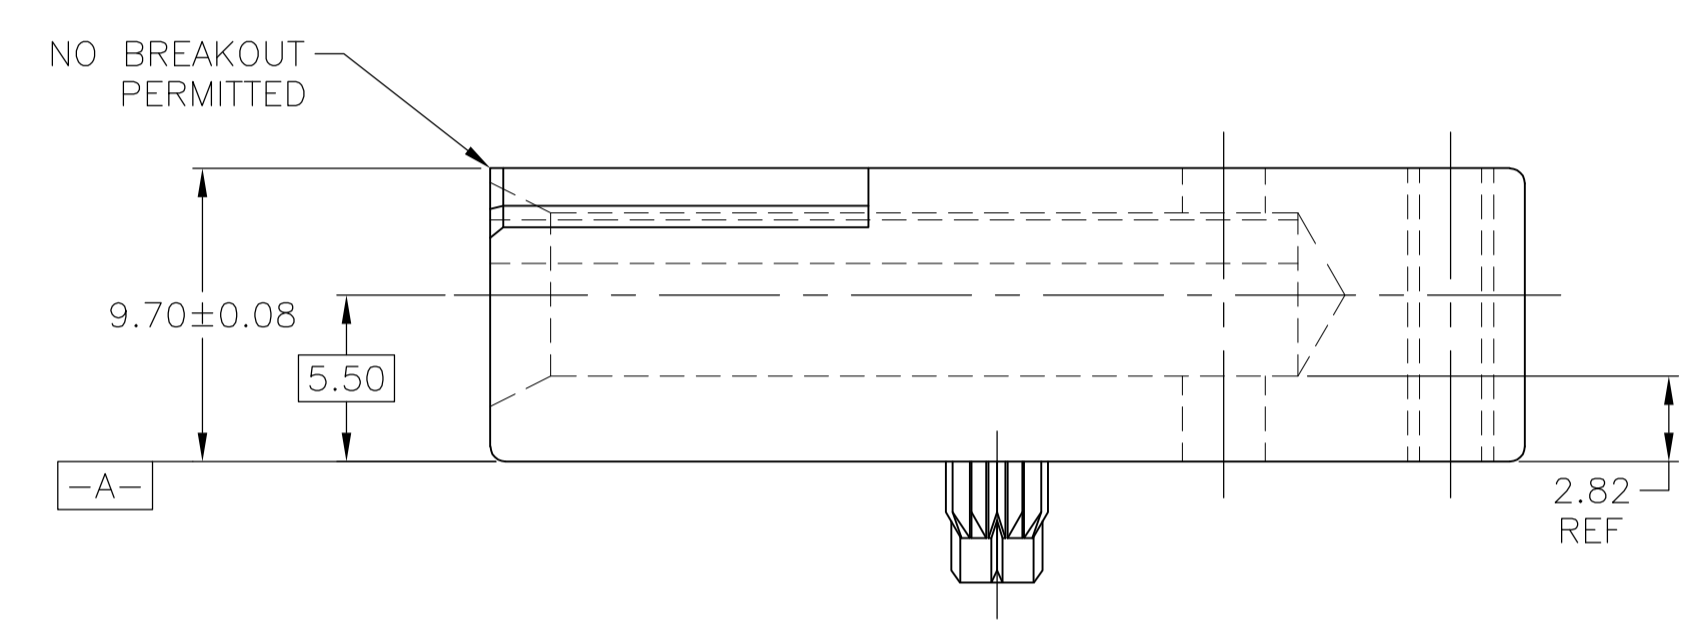

1 MATERIAL: ZINC ALLOY DIE CASTING.
 2 SURFACE FINISH: CHROMATE CONVERSION COATING. (ROHS COMPATIBLE).

FOOT PRINT

| KEYING POSN | DIM A | PART NUMBER |
|-------------|-------|-------------|
| 8 | 315" | 5223986-8 |
| 7 | 270" | 5223986-7 |
| 6 | 225" | 5223986-6 |
| 5 | 180" | 5223986-5 |
| 4 | 135" | 5223986-4 |
| 3 | 90" | 5223986-3 |
| 2 | 45" | 5223986-2 |
| 1 | 0" | 5223986-1 |

| | | | | | |
|--|--|---|--|---|--|
| THIS DRAWING IS A CONTROLLED DOCUMENT. | | DIN J. POLIGNONE DSAPROS | | TE Connectivity | |
| DIMENSIONS: mm | | TOLERANCES UNLESS OTHERWISE SPECIFIED: | | | |
| 0 PLC ± - 1 PLC ± - 2 PLC ± 0.13 3 PLC ± - 4 PLC ± - ANGLES ± - | | DSAPROS NAME: R. PATTERSON DSAPROS PRODUCT SPEC: - DSAPROS APPLICATION SPEC: - DSAPROS WEIGHT: - | | MODULE, FEMALE, UNIVERSAL POWER MODULE | |
| MATERIAL: 1 | | FINISH: 2 | | SIZE: A1 CAGE CODE: 00779 DRAWING NO: C=5223986 RESTRICTED TO: - | |
| CUSTOMER DRAWING | | | | SCALE: 4:1 SHEET 1 OF 1 REV P | |