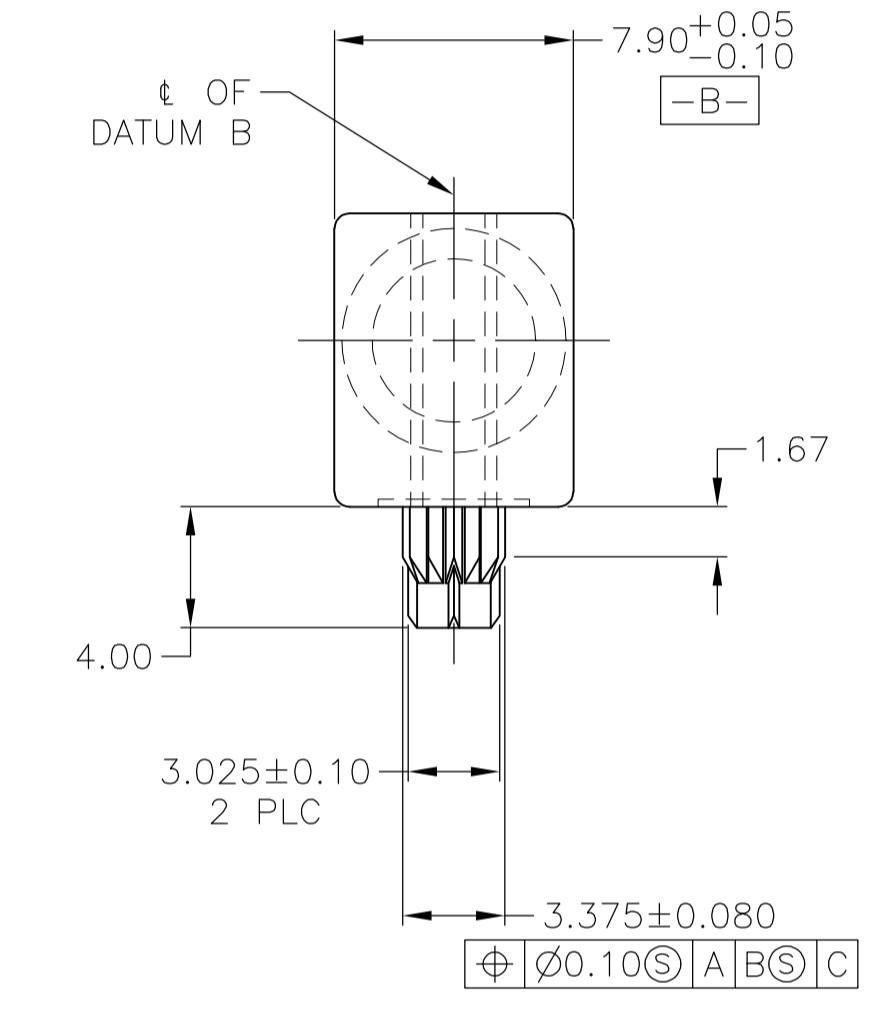

1 MATERIAL: ZINC ALLOY DIE CASTING.
 2 SURFACE FINISH: CHROMATE CONVERSION COATING. (ROHS COMPATIBLE).

FOOT PRINT

| KEYING POSN | DIM A | PART NUMBER |
|-------------|-------|-------------|
| 8 | 315" | 5223986-8 |
| 7 | 270" | 5223986-7 |
| 6 | 225" | 5223986-6 |
| 5 | 180" | 5223986-5 |
| 4 | 135" | 5223986-4 |
| 3 | 90" | 5223986-3 |
| 2 | 45" | 5223986-2 |
| 1 | 0" | 5223986-1 |

| | | | | | |
|--|--|---|--|---|--|
| THIS DRAWING IS A CONTROLLED DOCUMENT. | | DIN J. POLIGNONE DSAPROS | | TE Connectivity | |
| DIMENSIONS: mm | | TOLERANCES UNLESS OTHERWISE SPECIFIED: | | | |
| 0 PLC ± - 1 PLC ± - 2 PLC ± 0.13 3 PLC ± - 4 PLC ± - ANGLES ± - | | DSAPROS NAME: R. PATTERSON DSAPROS PRODUCT SPEC: - DSAPROS APPLICATION SPEC: - DSAPROS WEIGHT: - | | MODULE, FEMALE, UNIVERSAL POWER MODULE | |
| MATERIAL: 1 | | FINISH: 2 | | SIZE: A1 CAGE CODE: 00779 DRAWING NO: C=5223986 RESTRICTED TO: - | |
| CUSTOMER DRAWING | | | | SCALE: 4:1 SHEET 1 OF 1 REV P | |