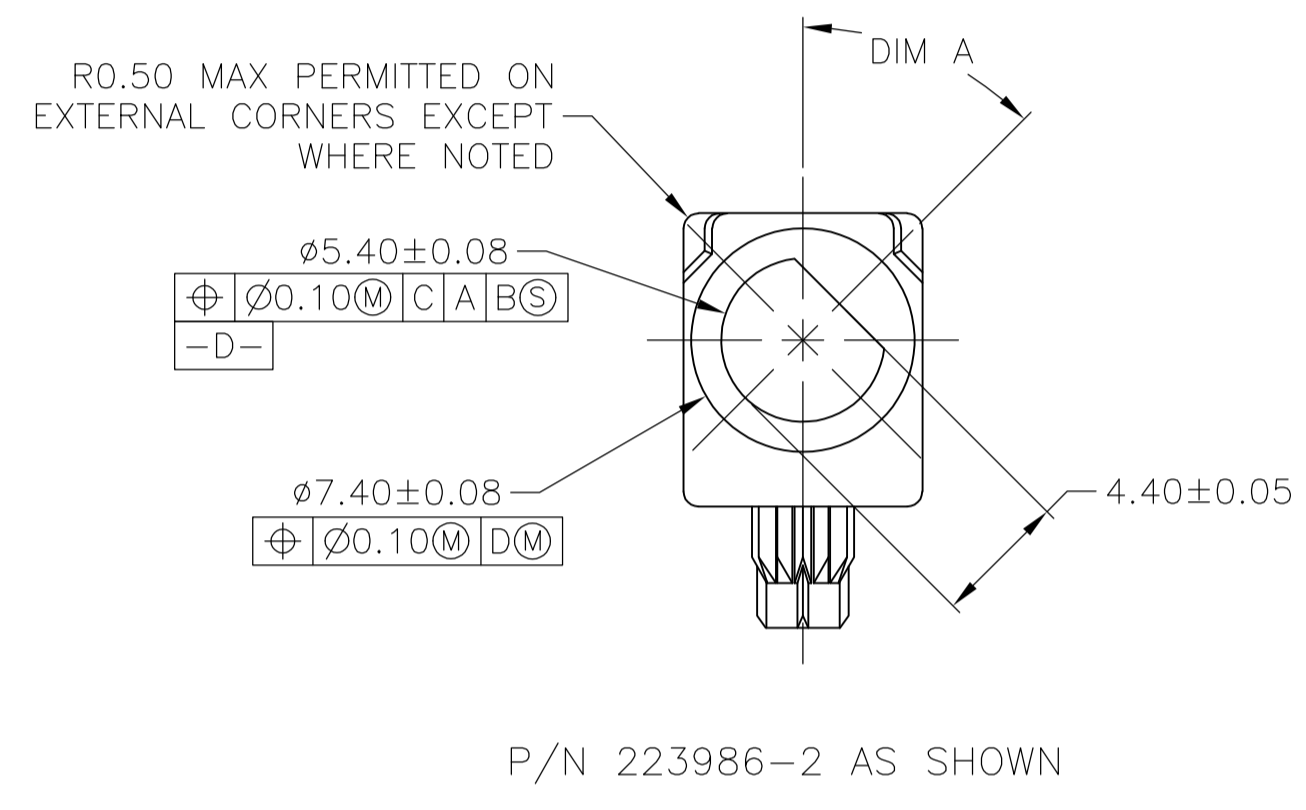

1 MATERIAL: ZINC ALLOY DIE CASTING.
 2 SURFACE FINISH: CHROMATE CONVERSION COATING. (ROHS COMPATIBLE).

FOOT PRINT

| KEYING POSN | DIM A | PART NUMBER |
|-------------|-------|-------------|
| 8 | 315" | 5223986-8 |
| 7 | 270" | 5223986-7 |
| 6 | 225" | 5223986-6 |
| 5 | 180" | 5223986-5 |
| 4 | 135" | 5223986-4 |
| 3 | 90" | 5223986-3 |
| 2 | 45" | 5223986-2 |
| 1 | 0" | 5223986-1 |

| | | | | | |
|--|--|---|--|---|--|
| THIS DRAWING IS A CONTROLLED DOCUMENT. | | DIN J. POLIGNONE DSAPROS | | TE Connectivity | |
| DIMENSIONS: mm | | TOLERANCES UNLESS OTHERWISE SPECIFIED: | | | |
| 0 PLC ± - 1 PLC ± - 2 PLC ± 0.13 3 PLC ± - 4 PLC ± - ANGLES ± - | | DSAPROS NAME: R. PATTERSON DSAPROS PRODUCT SPEC: - DSAPROS APPLICATION SPEC: - DSAPROS WEIGHT: - | | MODULE, FEMALE, UNIVERSAL POWER MODULE | |
| MATERIAL: 1 | | FINISH: 2 | | SIZE: A1 CAGE CODE: 00779 DRAWING NO: C=5223986 RESTRICTED TO: - | |
| CUSTOMER DRAWING | | | | SCALE: 4:1 SHEET 1 OF 1 REV P | |