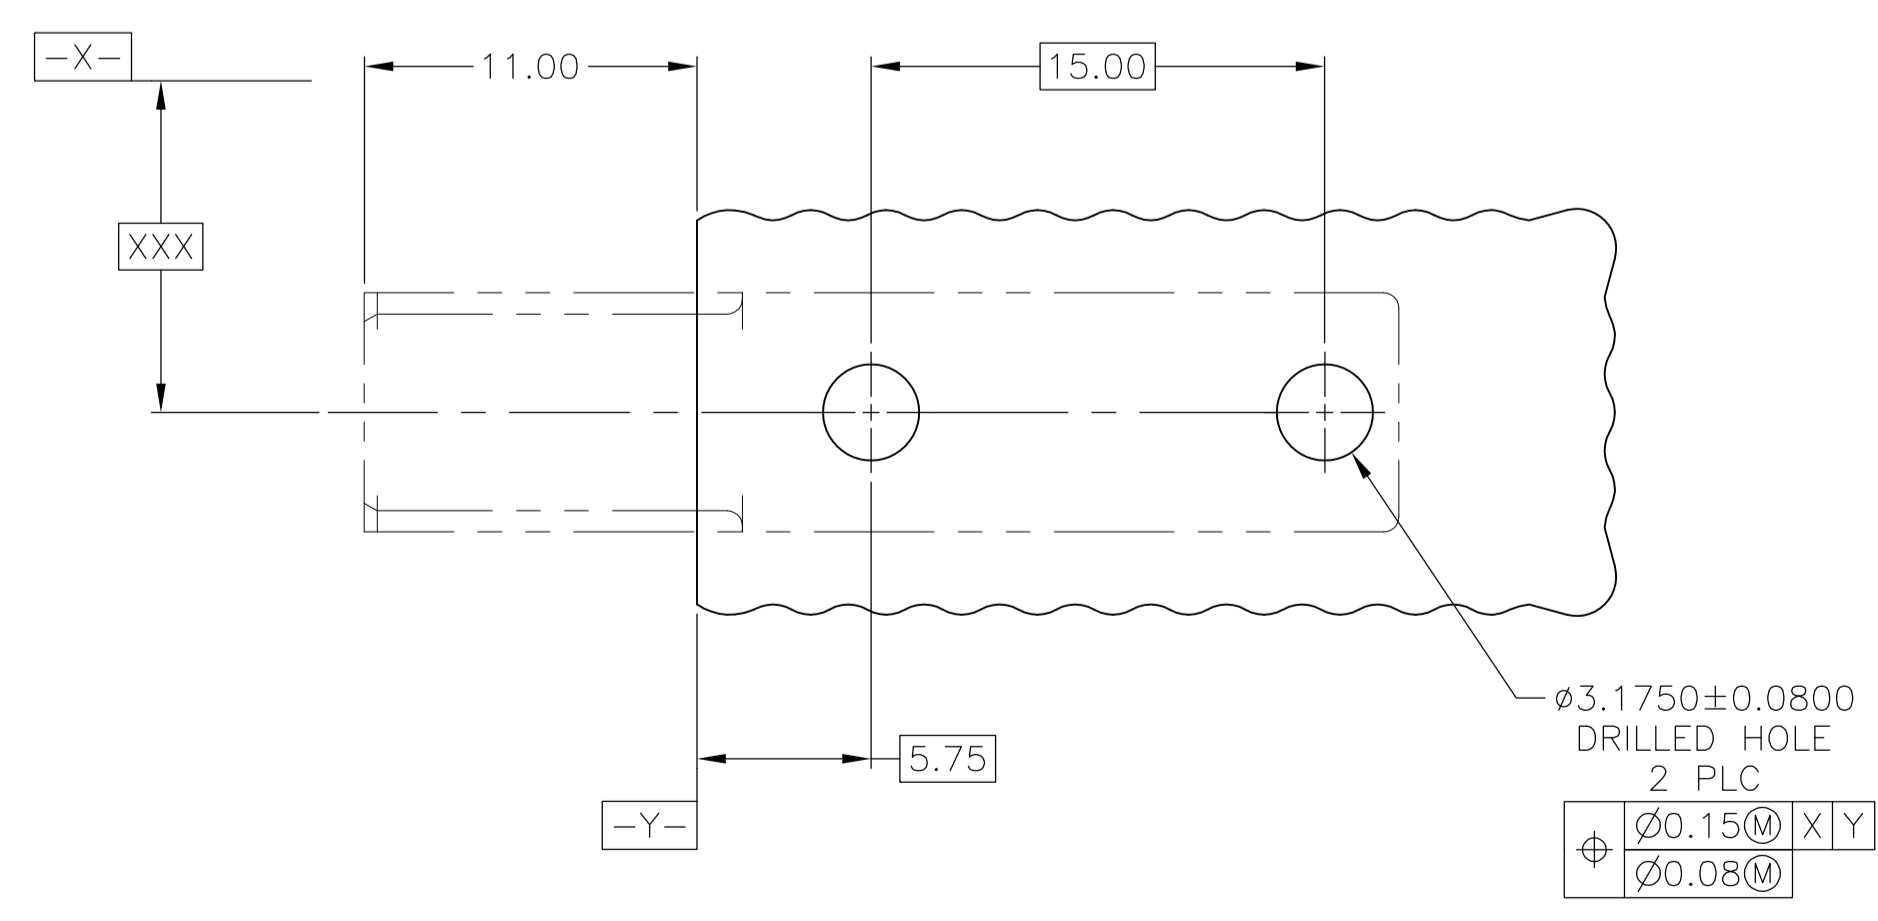

1 MATERIAL: ZINC ALLOY DIE CASTING.
 2 SURFACE FINISH: CHROMATE CONVERSION COATING. (ROHS COMPATIBLE).

FOOT PRINT

| KEYING POSN | DIM A | PART NUMBER |
|-------------|-------|-------------|
| 8 | 315" | 5223986-8 |
| 7 | 270" | 5223986-7 |
| 6 | 225" | 5223986-6 |
| 5 | 180" | 5223986-5 |
| 4 | 135" | 5223986-4 |
| 3 | 90" | 5223986-3 |
| 2 | 45" | 5223986-2 |
| 1 | 0" | 5223986-1 |

| | | | | | |
|--|--|---|--|---|--|
| THIS DRAWING IS A CONTROLLED DOCUMENT. | | DIN J. POLIGNONE DSAPROS | | TE Connectivity | |
| DIMENSIONS: mm | | TOLERANCES UNLESS OTHERWISE SPECIFIED: | | | |
| 0 PLC ± - 1 PLC ± - 2 PLC ± 0.13 3 PLC ± - 4 PLC ± - ANGLES ± - | | DSAPROS NAME: R. PATTERSON DSAPROS PRODUCT SPEC: - DSAPROS APPLICATION SPEC: - DSAPROS WEIGHT: - | | MODULE, FEMALE, UNIVERSAL POWER MODULE | |
| MATERIAL: 1 | | FINISH: 2 | | SIZE: A1 CAGE CODE: 00779 DRAWING NO: C=5223986 RESTRICTED TO: - | |
| CUSTOMER DRAWING | | | | SCALE: 4:1 SHEET 1 OF 1 REV P | |