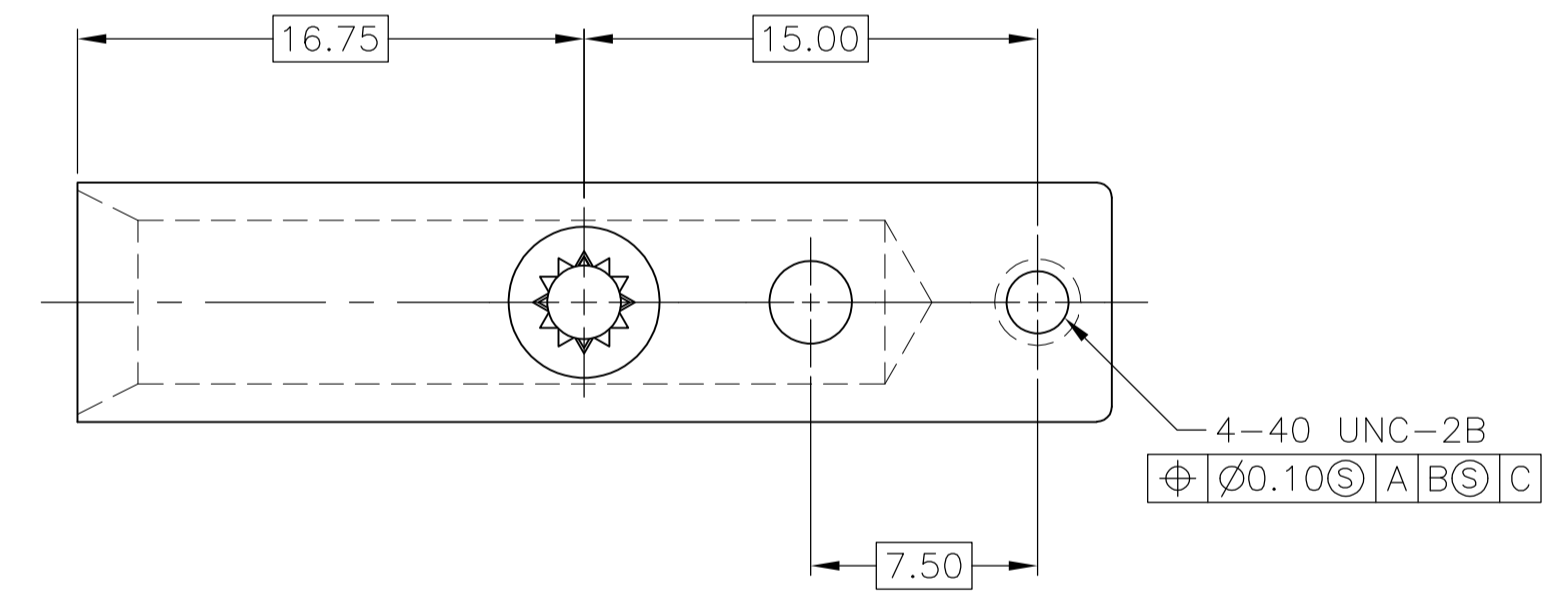

1 MATERIAL: ZINC ALLOY DIE CASTING.
 2 SURFACE FINISH: CHROMATE CONVERSION COATING. (ROHS COMPATIBLE).

FOOT PRINT

| KEYING POSN | DIM A | PART NUMBER |
|-------------|-------|-------------|
| 8 | 315" | 5223986-8 |
| 7 | 270" | 5223986-7 |
| 6 | 225" | 5223986-6 |
| 5 | 180" | 5223986-5 |
| 4 | 135" | 5223986-4 |
| 3 | 90" | 5223986-3 |
| 2 | 45" | 5223986-2 |
| 1 | 0" | 5223986-1 |

| | | | | | |
|--|--|---|--|---|--|
| THIS DRAWING IS A CONTROLLED DOCUMENT. | | DIN J. POLIGNONE DSAPROS | | TE Connectivity | |
| DIMENSIONS: mm | | TOLERANCES UNLESS OTHERWISE SPECIFIED: | | | |
| 0 PLC ± - 1 PLC ± - 2 PLC ± 0.13 3 PLC ± - 4 PLC ± - ANGLES ± - | | DSAPROS NAME: R. PATTERSON DSAPROS PRODUCT SPEC: - DSAPROS APPLICATION SPEC: - DSAPROS WEIGHT: - | | MODULE, FEMALE, UNIVERSAL POWER MODULE | |
| MATERIAL: 1 | | FINISH: 2 | | SIZE: A1 CAGE CODE: 00779 DRAWING NO: C=5223986 RESTRICTED TO: - | |
| CUSTOMER DRAWING | | | | SCALE: 4:1 SHEET 1 OF 1 REV P | |