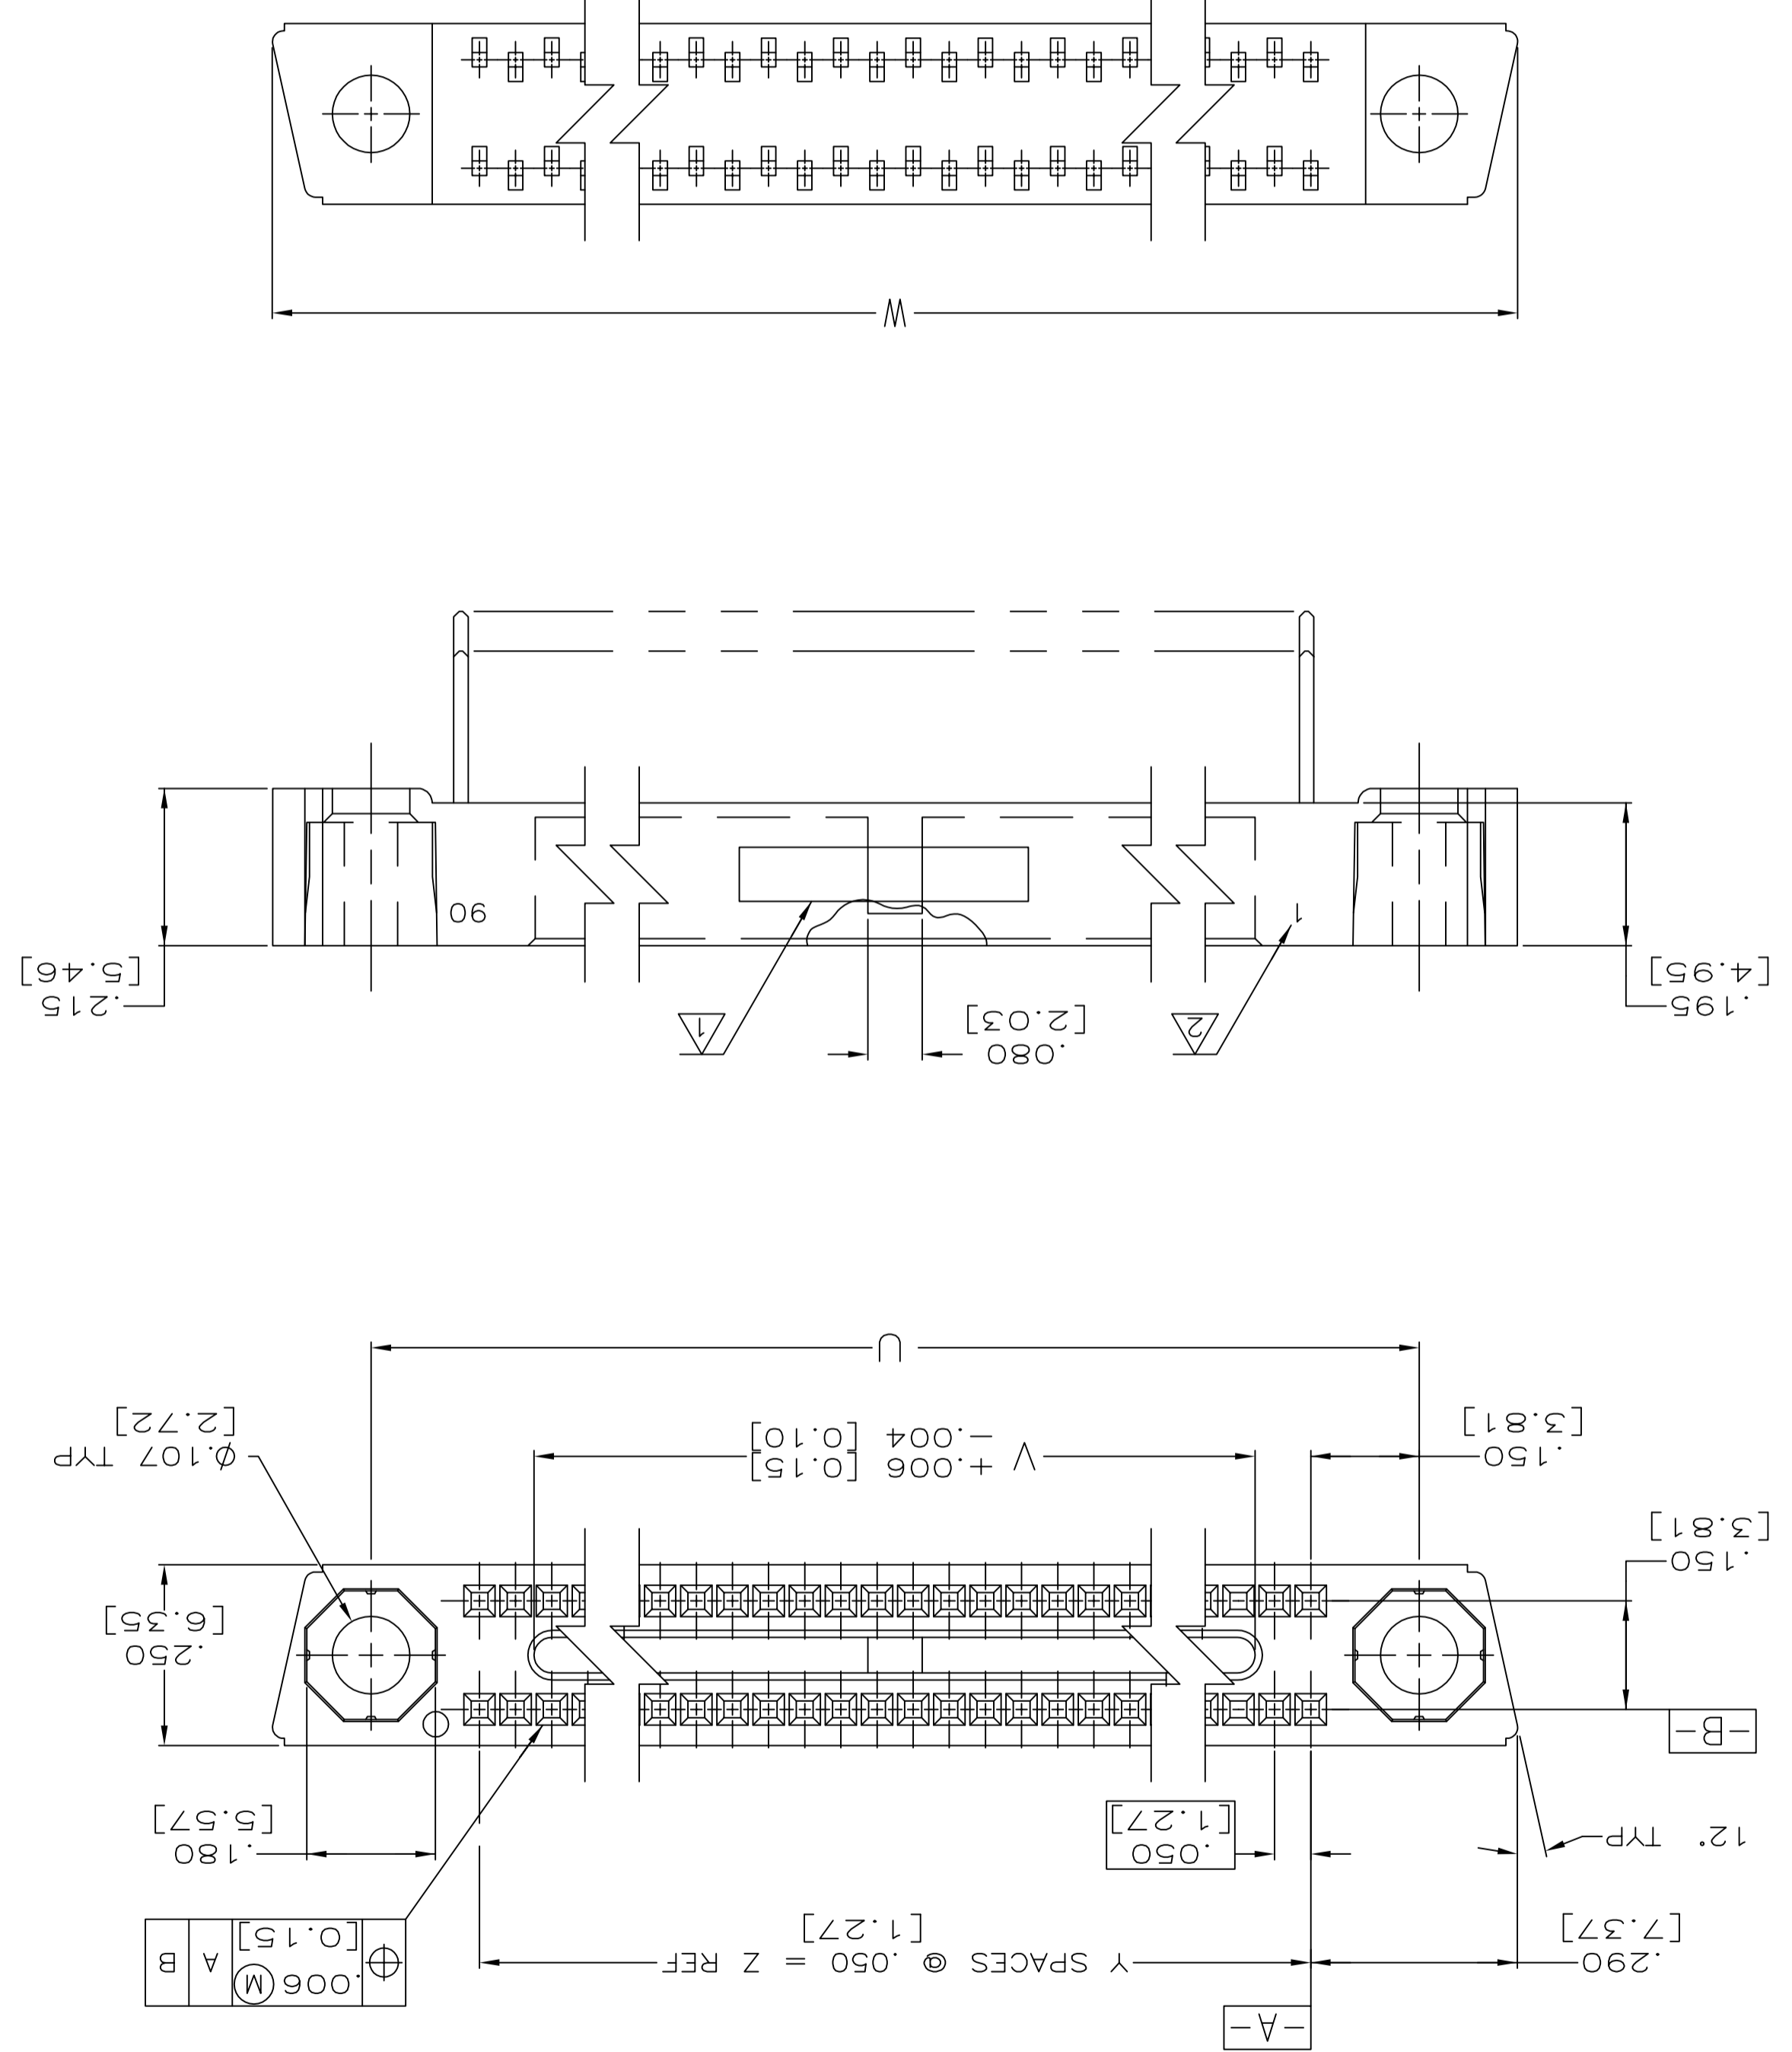

REV	DATE	BY	DESCRIPTION
1			
2	26APR2017	PHM	CT
3			
4			
5			
6			
7			
8			

- 1 APPROXIMATE AREA.
- 2 NUMBERS INDICATING END POSITIONS MARKED THIS SIDE ONLY.
- 3 HOUSING MATERIAL: LIQUID CRYSTAL POLYMER PER MIL-M-24519, GLCP-30F; COLOR: GRAY.
- 4 .00050 GOLD OVER NICKEL UNDERPLATE IN CONTACT AREA, TIN-LEAD OVER NICKEL ON CONTACT TAILS.
- 5 MEETS ALL APPLICABLE REQUIREMENTS OF MIL-C-55302.
- 6 BOTTOM SURFACE OF HOUSING SEALED.

PART NUMBER	CUSTOMER IDENT NUMBERS	W	V	U	NUMBER OF CONTACTS	PART NUMBER
717801128-003	1 - 45	2.200 [55.881]	2.790 [70.872]	2.050 [52.071]	90	534174-3
717801128-002	1 - 40	1.950 [49.531]	2.540 [64.521]	1.800 [45.722]	80	534174-2
717801128-001	1 - 64	3.150 [80.011]	3.740 [95.001]	3.000 [76.201]	128	534174-1

CUSTOMER DRAWING		TE Connectivity	
SCALE	SHEET	NAME	APPROVED
5:1	1 OF 1	RECEPTACLE ASSEMBLY, MINI-BOX SEALED	
		PRODUCT SPEC	
		APPLICATION SPEC	
		WEIGHT	
		FINISH	
		MATERIAL	

X-ON Electronics

Largest Supplier of Electrical and Electronic Components