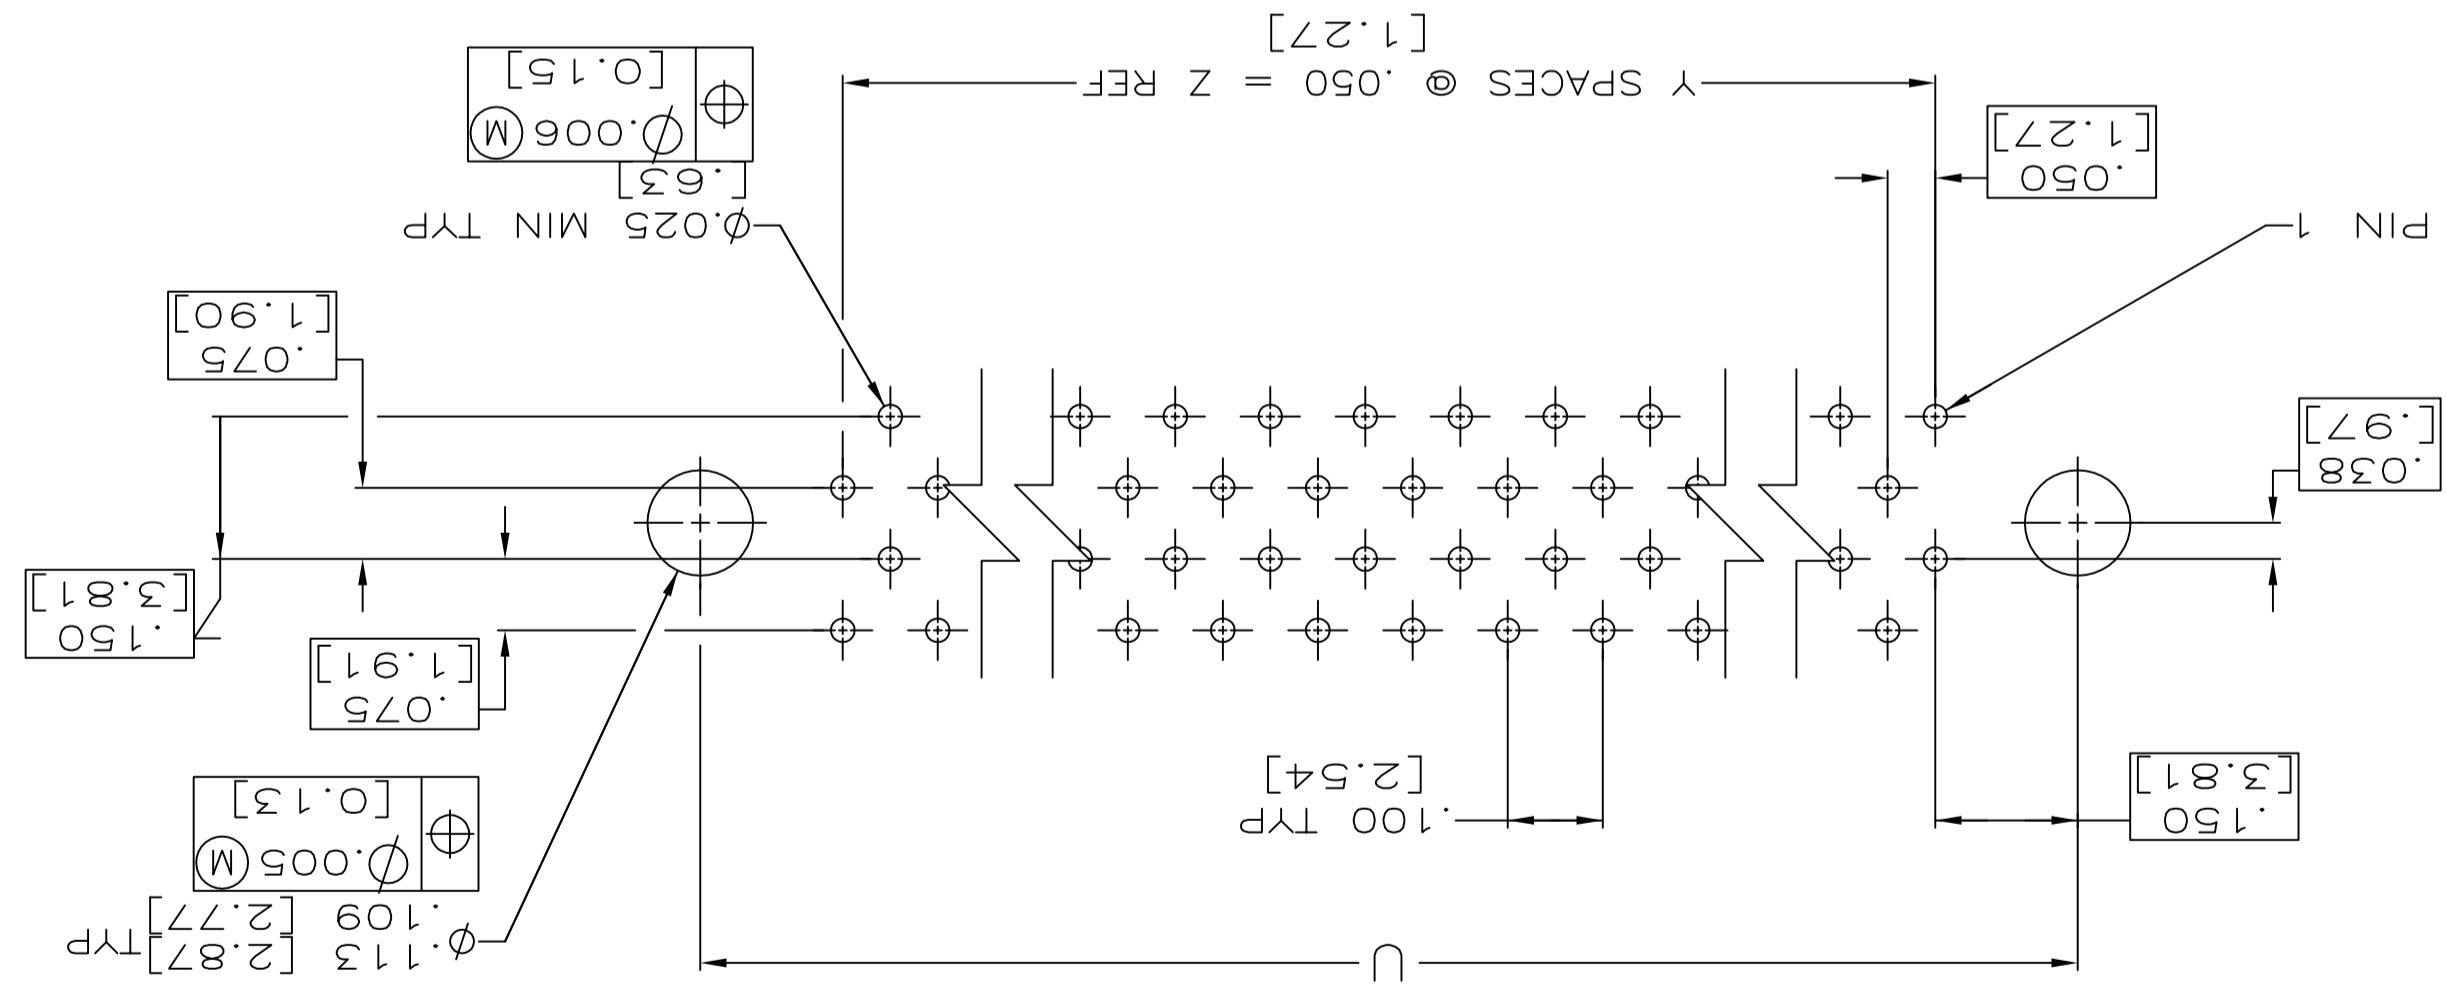

REV	DATE	BY	DESCRIPTION
1			
2	26APR2017	PHM	CT
3			
4			
5			
6			
7			
8			

- 1 APPROXIMATE AREA.
- 2 NUMBERS INDICATING END POSITIONS MARKED THIS SIDE ONLY.
- 3 HOUSING MATERIAL: LIQUID CRYSTAL POLYMER PER MIL-M-24519, GLCP-30F; COLOR: GRAY.
- 4 .00050 GOLD OVER NICKEL UNDERPLATE IN CONTACT AREA, TIN-LEAD OVER NICKEL ON CONTACT TAILS.
- 5 MEETS ALL APPLICABLE REQUIREMENTS OF MIL-C-55302.
- 6 BOTTOM SURFACE OF HOUSING SEALED.

PART NUMBER	CUSTOMER IDENT NUMBERS	W	V	U	NUMBER OF CONTACTS	PART NUMBER
717801128-003	1 - 45	2.200 [55.881]	2.790 [70.872]	2.050 [52.071]	90	534174-3
717801128-002	1 - 40	1.950 [49.531]	2.540 [64.521]	1.800 [45.722]	80	534174-2
717801128-001	1 - 64	3.150 [80.011]	3.740 [95.001]	3.000 [76.201]	128	534174-1

CUSTOMER DRAWING		TE Connectivity	
SCALE	SHEET	NAME	APPROVED
5:1	1 OF 1	RECEPTACLE ASSEMBLY, MINI-BOX SEALED	
		PRODUCT SPEC	
		APPLICATION SPEC	
		WEIGHT	
		FINISH	
		MATERIAL	

X-ON Electronics

Largest Supplier of Electrical and Electronic Components