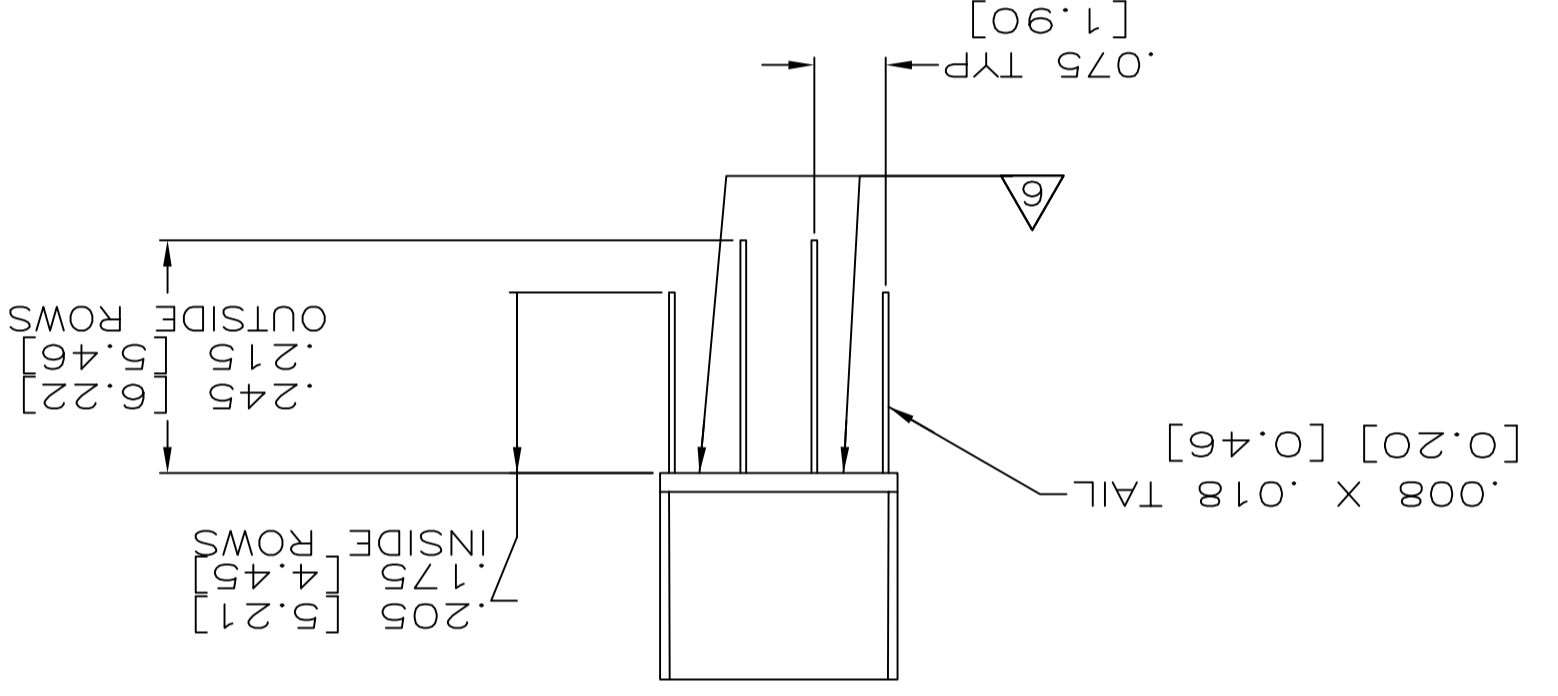

REV	DATE	BY	DESCRIPTION
1			
2	26APR2017	PHM	CT
3			
4			
5			
6			
7			
8			

- 1 APPROXIMATE AREA.
- 2 NUMBERS INDICATING END POSITIONS MARKED THIS SIDE ONLY.
- 3 HOUSING MATERIAL: LIQUID CRYSTAL POLYMER PER MIL-M-24519, GLCP-30F; COLOR: GRAY.
- 4 .00050 GOLD OVER NICKEL UNDERPLATE IN CONTACT AREA, TIN-LEAD OVER NICKEL ON CONTACT TAILS.
- 5 MEETS ALL APPLICABLE REQUIREMENTS OF MIL-C-55302.
- 6 BOTTOM SURFACE OF HOUSING SEALED.

PART NUMBER	CUSTOMER IDENT NUMBERS	W	V	U	NUMBER OF CONTACTS	PART NUMBER
717801128-003	1 - 45	2.200 [55.881]	2.790 [70.872]	2.050 [52.071]	90	534174-3
717801128-002	1 - 40	1.950 [49.531]	2.540 [64.521]	1.800 [45.722]	80	534174-2
717801128-001	1 - 64	3.150 [80.011]	3.740 [95.001]	3.000 [76.201]	128	534174-1

CUSTOMER DRAWING		TE Connectivity	
SCALE	SHEET	NAME	APPROVED
5:1	1 OF 1	RECEPTACLE ASSEMBLY, MINI-BOX SEALED	
		PRODUCT SPEC	
		APPLICATION SPEC	
		WEIGHT	
		FINISH	
		MATERIAL	

X-ON Electronics

Largest Supplier of Electrical and Electronic Components