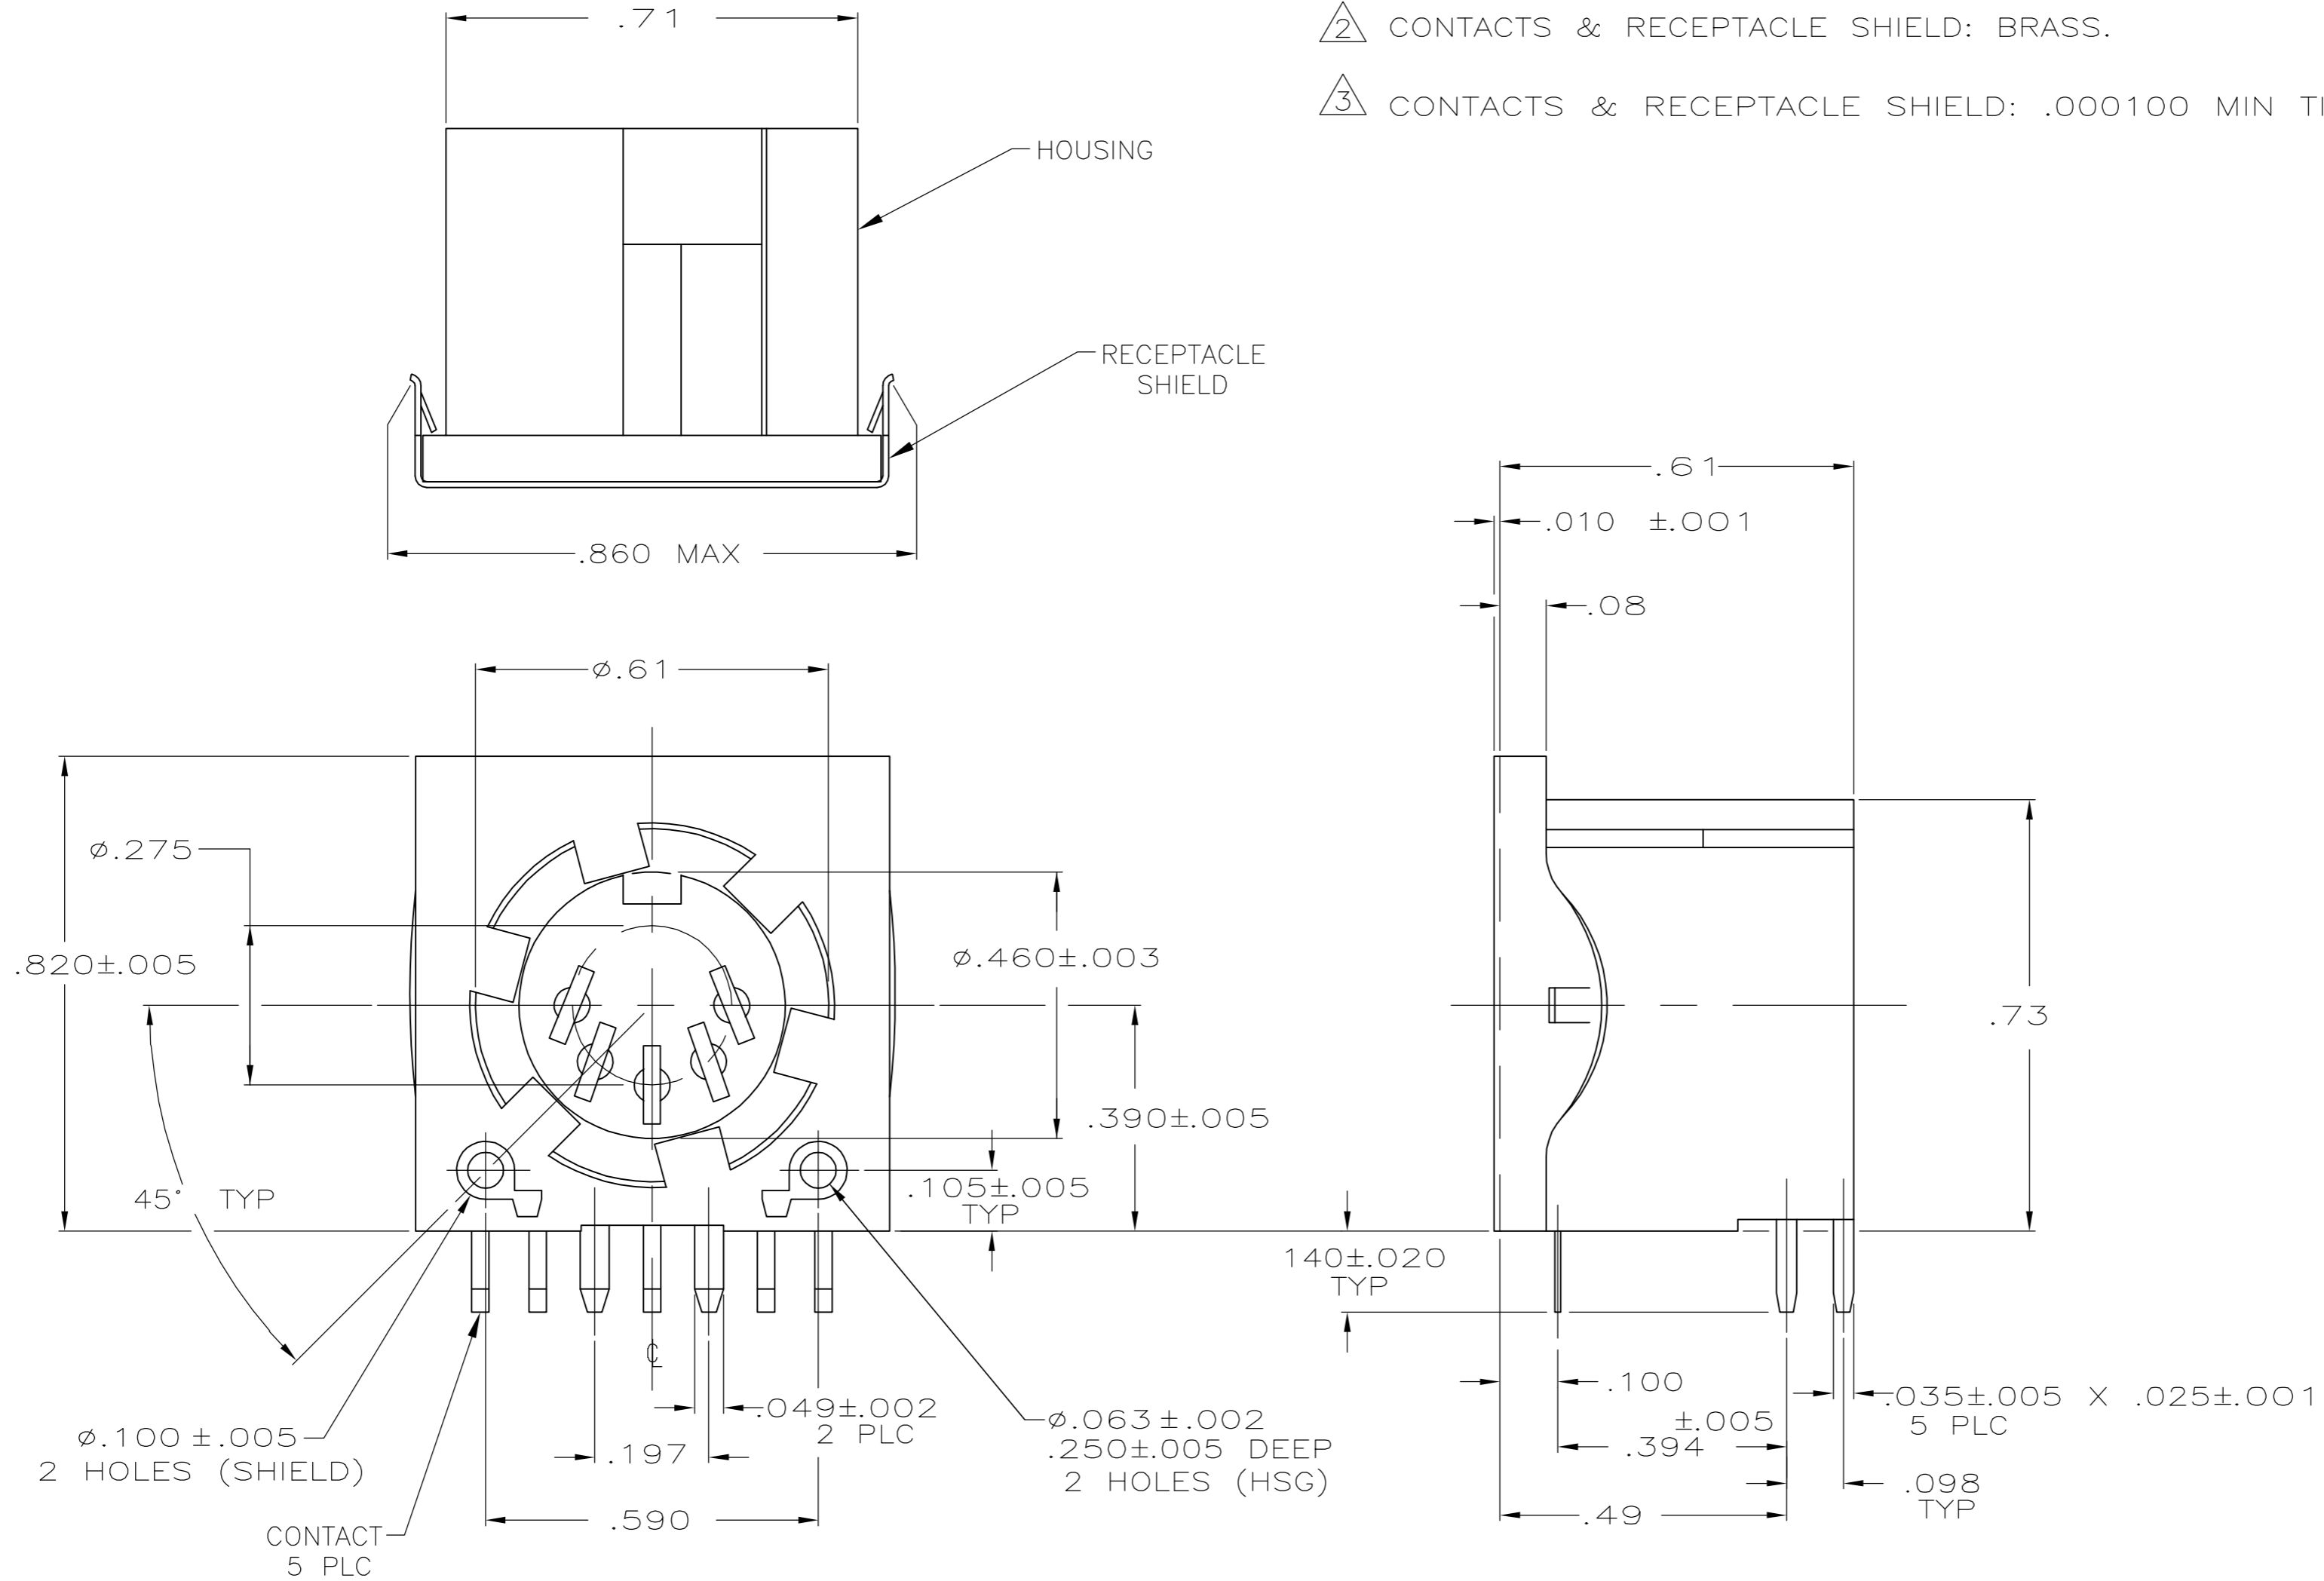

- ① HOUSING: NYLON, GLASS-FILLED, UL 94V-0 RATED, BLACK.
- ② CONTACTS & RECEPTACLE SHIELD: BRASS.
- ③ CONTACTS & RECEPTACLE SHIELD: .000100 MIN TIN OVER .000050 MIN NICKEL.

THIS DRAWING IS A CONTROLLED DOCUMENT.

DIMENSIONS: mm [INCHES]		TOLERANCES UNLESS OTHERWISE SPECIFIED:	
	0 PLC ± -	1 PLC ± -	2 PLC ± .01
	3 PLC ± .010	4 PLC ± -	ANGLES ± -
MATERIAL	FINISH	① ② ③	

DWN	L. VARELA - DOCK5	11-12-04
CHK	C. ROHDE	11-12-04
APVD	M. WALMSLEY	11-12-04
PRODUCT SPEC	108-10047	
APPLICATION SPEC	114-2105	
WEIGHT	-	
CUSTOMER DRAWING		

TUBE		5520842-2	
GANG OF TUBES		5520842-1	
PACKAGING TYPE		PART NO	
Tyco Electronics Corporation Harrisburg, PA 17105-3608			
NAME			
CIRCULAR DIN SHIELDED RECEPTACLE, 5 POSITION			
SIZE	CAGE CODE	DRAWING NO	RESTRICTED TO
A2	00779	C=5520842	-
SCALE	4:1	SHEET	1 of 1
REV	01		