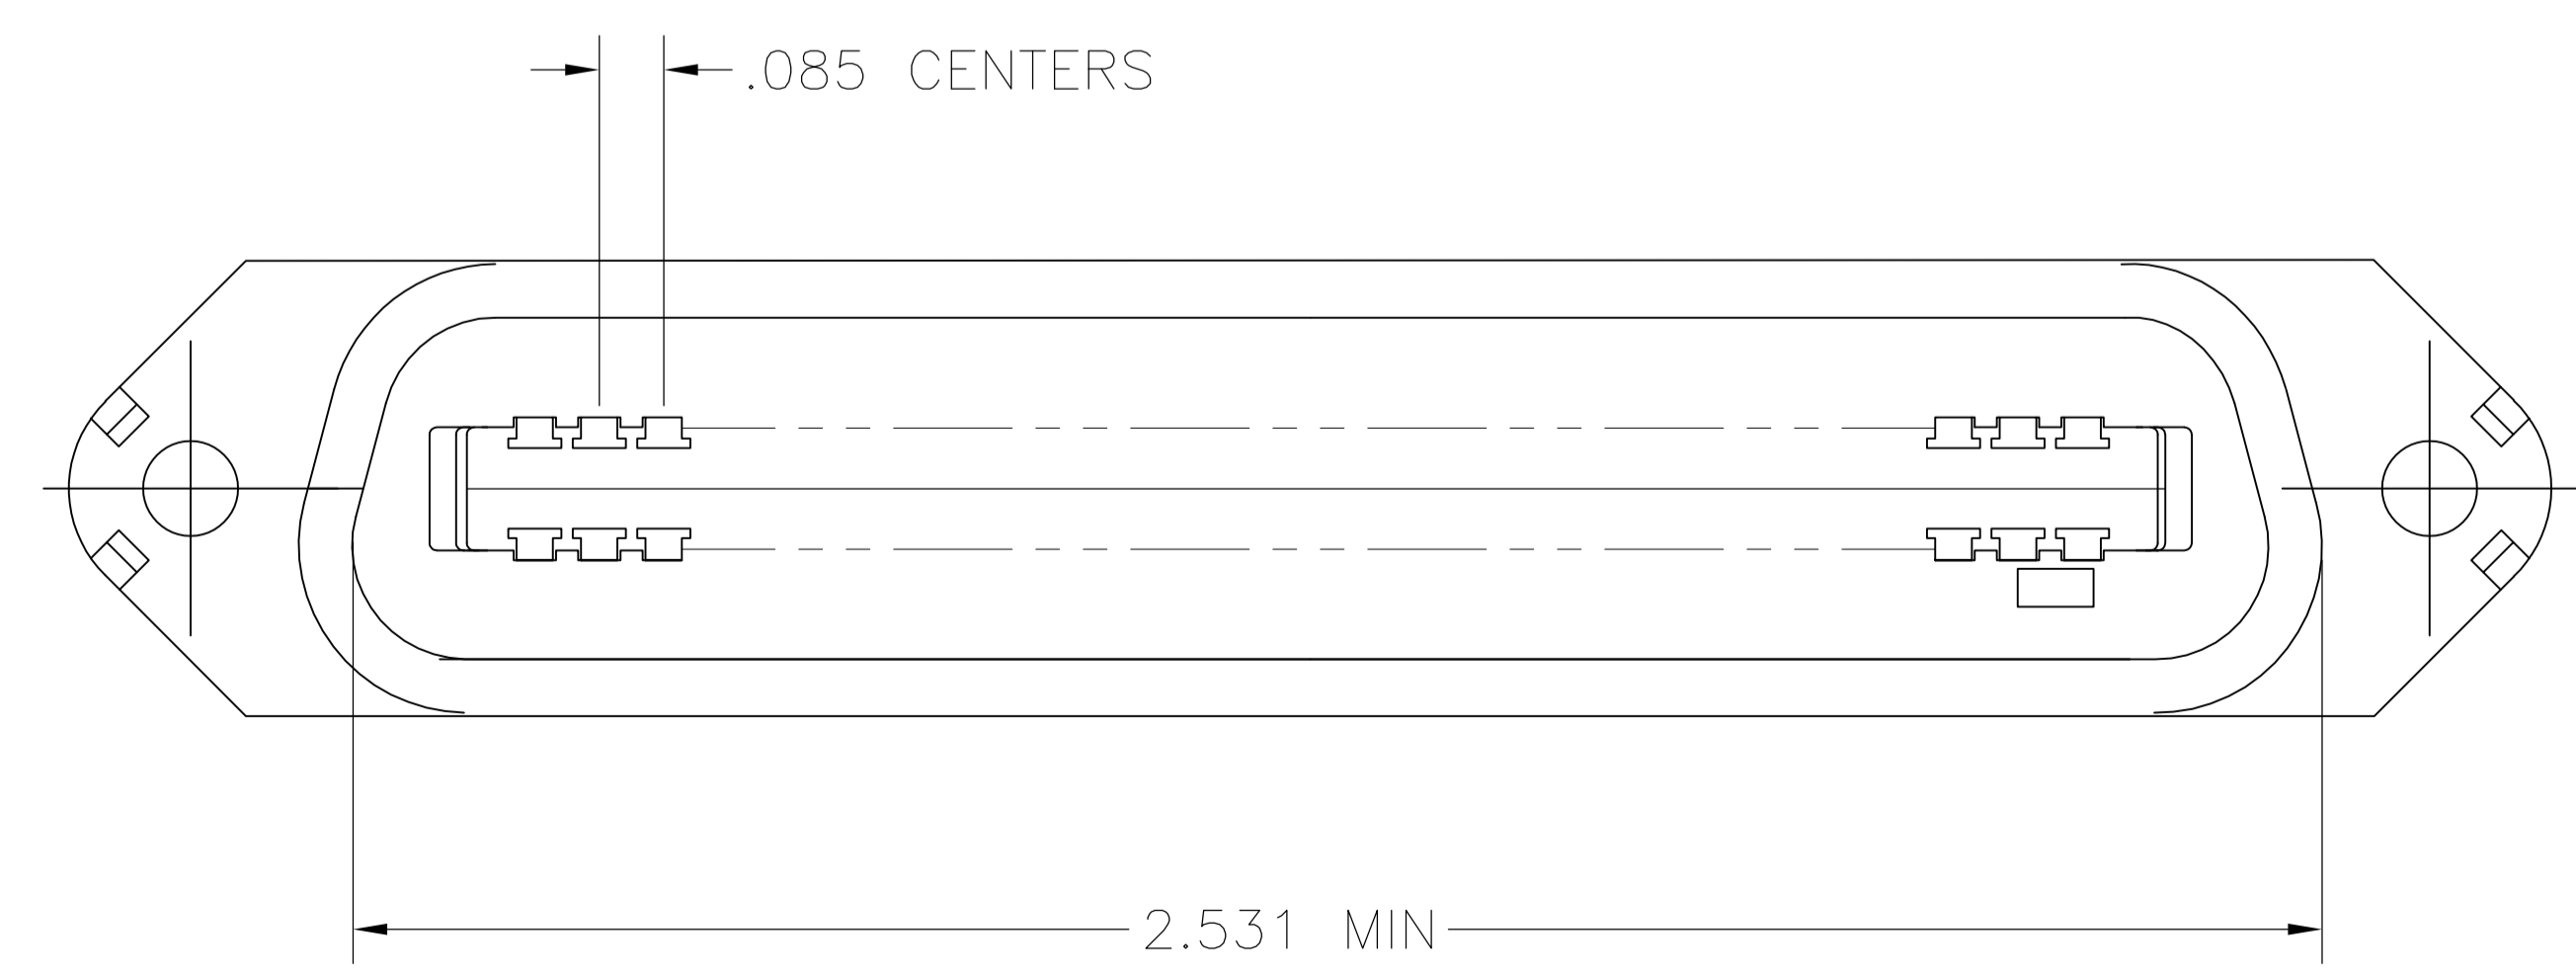

1. THE CONTACT SURFACES OF THE TERMINALS ARE COATED WITH LUBRICANT.
2. MATERIAL: HOUSING - POLYESTER, BLACK. TERMINAL - PHOS BRONZE PLATED WITH EITHER .000030 MINIMUM GOLD PLATE OR GOLD FLASH OVER PALLADIUM NICKEL PLATE, .000030 MINIMUM TOTAL ON MATING SURFACE. .000120 MINIMUM TIN PLATE ON TAILS OVER .000050 MINIMUM NICKEL UNDERPLATE OVER ENTIRE TERMINAL.
3. ALL DIMENSIONS SHOWN ARE FOR REFERENCE ONLY UNLESS OTHERWISE SPECIFIED.

5552126-1
PART NUMBER

THIS DRAWING IS A CONTROLLED DOCUMENT.		DIN EJ LATTUCA	22AUG05	Tyco Electronics Corporation Harrisburg, PA 17105-3608	
DIMENSIONS: INCHES		CHK W. MILLHIMES	22AUG05	NAME M. WALMSLEY	
TOLERANCES UNLESS OTHERWISE SPECIFIED:		APVD M. WALMSLEY		PRODUCT SPEC	
0. PLC ± -		22AUG05		APPLICATION SPEC	
1. PLC ± -				SIZE	
2. PLC ± -				CAGE CODE	
3. PLC ± -				DRAWING NO	
4. PLC ± -				RESTRICTED TO	
ANGLES ± -				WEIGHT	
				A1 00779	
				C=5552126	
				CUSTOMER DRAWING	
				SCALE 4:1	
				SHEET 1 of 1	
				REV B	