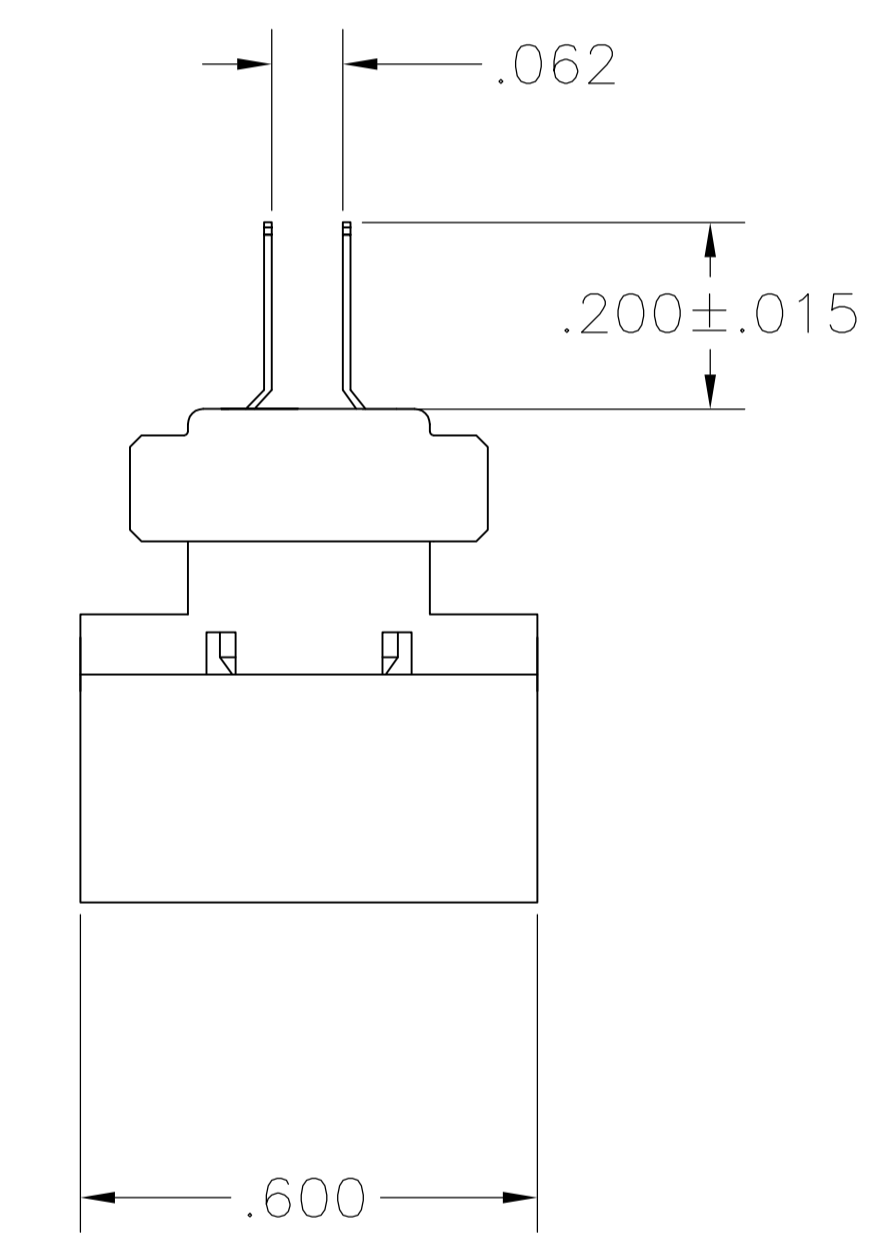

1. THE CONTACT SURFACES OF THE TERMINALS ARE COATED WITH LUBRICANT.
2. MATERIAL: HOUSING - POLYESTER, BLACK. TERMINAL - PHOS BRONZE PLATED WITH EITHER .000030 MINIMUM GOLD PLATE OR GOLD FLASH OVER PALLADIUM NICKEL PLATE, .000030 MINIMUM TOTAL ON MATING SURFACE. .000120 MINIMUM TIN PLATE ON TAILS OVER .000050 MINIMUM NICKEL UNDERPLATE OVER ENTIRE TERMINAL.
3. ALL DIMENSIONS SHOWN ARE FOR REFERENCE ONLY UNLESS OTHERWISE SPECIFIED.

5552126-1
PART NUMBER

THIS DRAWING IS A CONTROLLED DOCUMENT.		DIN EJ LATTUCA	22AUG05	Tyco Electronics Corporation Harrisburg, PA 17105-3608	
DIMENSIONS: INCHES		CHK W. MILLHIMES	22AUG05	NAME M. WALMSLEY	
TOLERANCES UNLESS OTHERWISE SPECIFIED:		APVD M. WALMSLEY		PRODUCT SPEC	
0. PLC ± -		22AUG05		APPLICATION SPEC	
1. PLC ± -				SIZE	
2. PLC ± -				CAGE CODE	
3. PLC ± -				DRAWING NO	
4. PLC ± -				RESTRICTED TO	
ANGLES ± -				WEIGHT	
				A1 00779	
				C=5552126	
				CUSTOMER DRAWING	
				SCALE 4:1	
				SHEET 1 of 1	
				REV B	