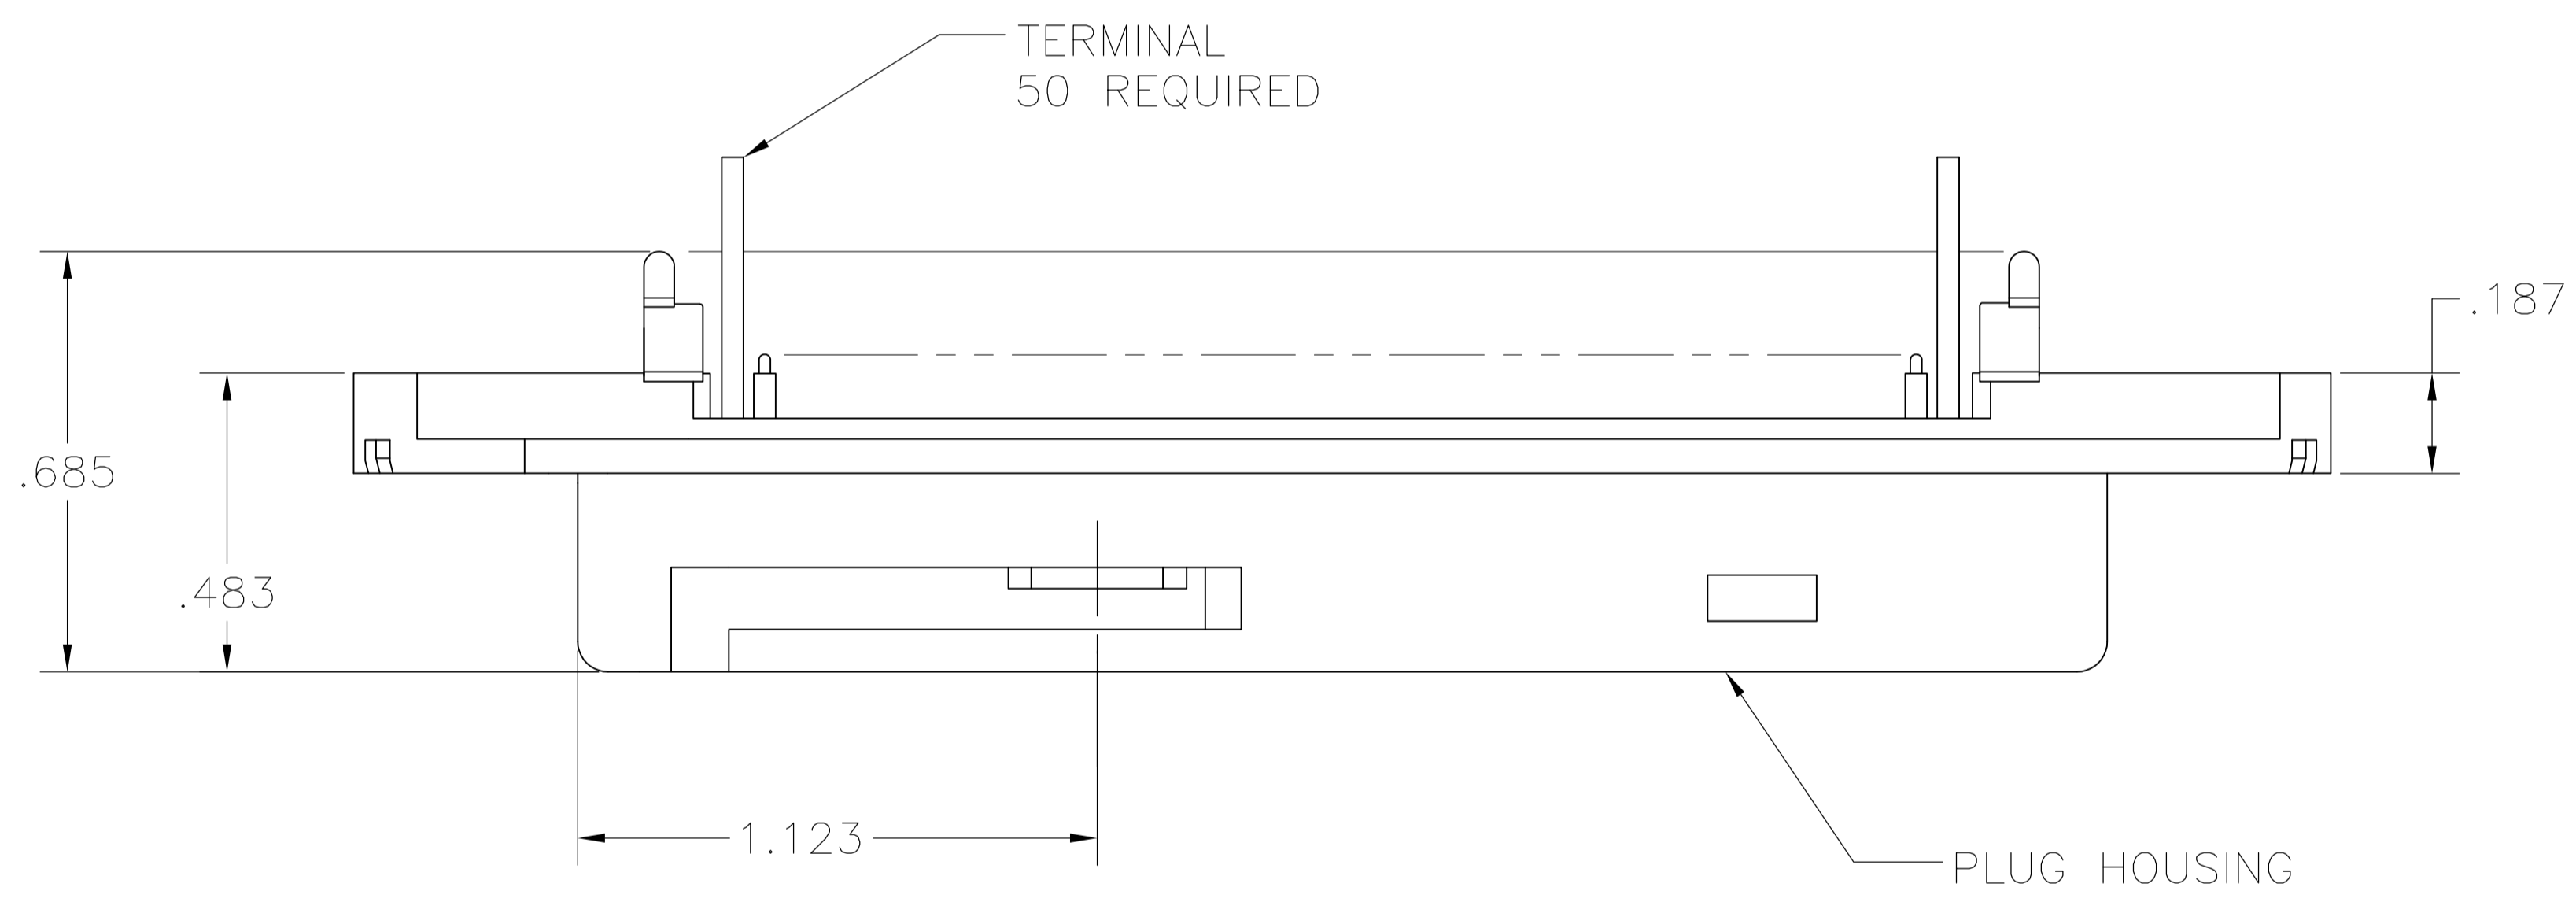

1. THE CONTACT SURFACES OF THE TERMINALS ARE COATED WITH LUBRICANT.
2. MATERIAL: HOUSING - POLYESTER, BLACK. TERMINAL - PHOS BRONZE PLATED WITH EITHER .000030 MINIMUM GOLD PLATE OR GOLD FLASH OVER PALLADIUM NICKEL PLATE, .000030 MINIMUM TOTAL ON MATING SURFACE. .000120 MINIMUM TIN PLATE ON TAILS OVER .000050 MINIMUM NICKEL UNDERPLATE OVER ENTIRE TERMINAL.
3. ALL DIMENSIONS SHOWN ARE FOR REFERENCE ONLY UNLESS OTHERWISE SPECIFIED.

5552126-1
PART NUMBER

THIS DRAWING IS A CONTROLLED DOCUMENT.		DIN EJ LATTUCA	22AUG05	Tyco Electronics Corporation Harrisburg, PA 17105-3608	
DIMENSIONS: INCHES		CHK W. MILLHIMES	22AUG05	NAME M. WALMSLEY	
TOLERANCES UNLESS OTHERWISE SPECIFIED:		APVD M. WALMSLEY		PRODUCT SPEC	
0. PLC ± -		22AUG05		APPLICATION SPEC	
1. PLC ± -				SIZE	
2. PLC ± -				CAGE CODE	
3. PLC ± -				DRAWING NO	
4. PLC ± -				RESTRICTED TO	
ANGLES ± -				WEIGHT	
				A1 00779	
				C=5552126	
				CUSTOMER DRAWING	
				SCALE 4:1	
				SHEET 1 of 1	
				REV B	