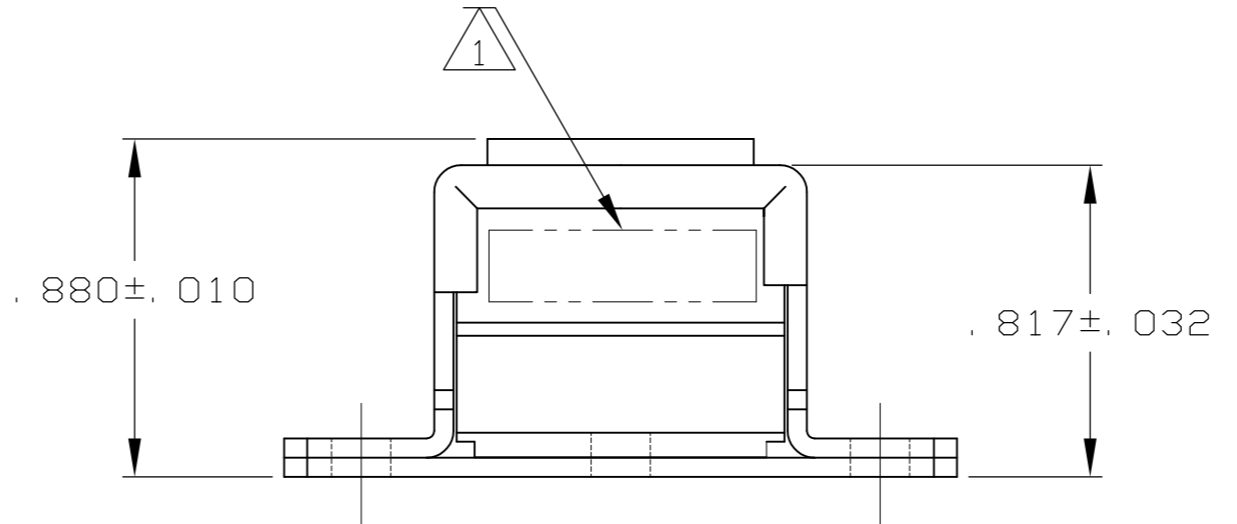

THIS DRAWING IS UNPUBLISHED.		RELEASED FOR PUBLICATION	
© COPYRIGHT - By -		ALL RIGHTS RESERVED.	
DESCRIPTION	MATERIAL	FINISH	
GROMMET	FLUID RESISTANT SILICONE	COLOR: GREEN	
MODULE ASSEMBLY	D.A.P. PER MIL-M-14 TYPE SDG-F	COLOR: GREEN	
CONTACT, SOCKET ASSEMBLY	BERYLLIUM COPPER PER ASTM-B194	GOLD PLATE PER MIL-G-45204	
CLIP CONTACT RETAINING	BERYLLIUM COPPER PER ASTM-B194 OR SST PER QQ-S-766	NONE	
BRACKET / GROUNDING PLATE	AL-ALLOY 6061-T4	ELECTROLESS NICKEL PER QQ-N-290	
CONTACTS	COPPER ALLOY PER MIL-C-32029/1	GOLD PLATE PER MIL-G-45204	
SEALING PLUGS	F.E.P. PER MIL-P-19468	COLOR: BLACK	

LDC		DIST		REVISIONS			
P	LTR	DESCRIPTION	DATE	DWN	APVD		
-	-	D	REV PER ECD 15-000784	1-21-15	CT	DE	

- 1 MODULE ASSEMBLY MARKED WITH "AMP", AMP PART NO. AND DATE CODE IN APPROX AREA SHOWN.
- 2 CONTACTS AND SEALING PLUGS SUPPLIED WITH MODULE ASSY.

REMARKS	DESCRIPTION	PART NO.
-	SIZE 21	592840-2
2	SIZE 21	592840-1

THIS DRAWING IS A CONTROLLED DOCUMENT.		DWN	C. C. THOMAS	8-24-04									
DIMENSIONS: INCHES		CHK	D. EABY	8-24-04									
TOLERANCES UNLESS OTHERWISE SPECIFIED:		APVD	D. EABY	8-24-04									
0 PLC ± - 1 PLC ± - 2 PLC ± .02 3 PLC ± .005 4 PLC ± - ANGLES ± -		PRODUCT SPEC	-	NAME				MODULE ASSEMBLY W/GROUNDING BRACKET, SIZE 21, TJ					
MATERIAL: SEE TABLE		FINISH: SEE TABLE		WEIGHT	-	SIZE	A2	CAGE CODE	00779	DRAWING NO	C-592840	RESTRICTED TO	-
CUSTOMER DRAWING				SCALE	2:1	SHEET	1 of 1	REV	D				