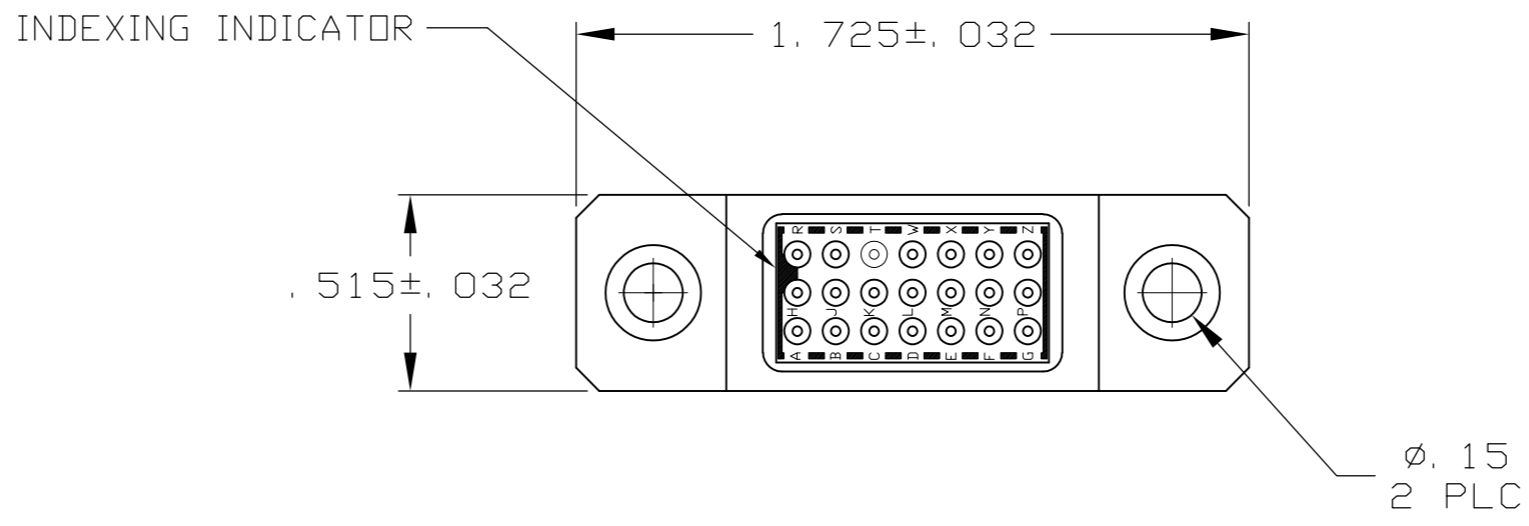

THIS DRAWING IS UNPUBLISHED.		RELEASED FOR PUBLICATION	
© COPYRIGHT - By -		ALL RIGHTS RESERVED.	
DESCRIPTION	MATERIAL	FINISH	
GROMMET	FLUID RESISTANT SILICONE	COLOR: GREEN	
MODULE ASSEMBLY	D.A.P. PER MIL-M-14 TYPE SDG-F	COLOR: GREEN	
CONTACT, SOCKET ASSEMBLY	BERYLLIUM COPPER PER ASTM-B194	GOLD PLATE PER MIL-G-45204	
CLIP CONTACT RETAINING	BERYLLIUM COPPER PER ASTM-B194 OR SST PER QQ-S-766	NONE	
BRACKET / GROUNDING PLATE	AL-ALLOY 6061-T4	ELECTROLESS NICKEL PER QQ-N-290	
CONTACTS	COPPER ALLOY PER MIL-C-32029/1	GOLD PLATE PER MIL-G-45204	
SEALING PLUGS	F.E.P. PER MIL-P-19468	COLOR: BLACK	

LDC		DIST		REVISIONS			
P	LTR	DESCRIPTION	DATE	DWN	APVD		
-	-	D	REV PER ECD 15-000784	1-21-15	CT	DE	

- 1 MODULE ASSEMBLY MARKED WITH "AMP", AMP PART NO. AND DATE CODE IN APPROX AREA SHOWN.
- 2 CONTACTS AND SEALING PLUGS SUPPLIED WITH MODULE ASSY.

REMARKS	DESCRIPTION	PART NO.
-	SIZE 21	592840-2
2	SIZE 21	592840-1

THIS DRAWING IS A CONTROLLED DOCUMENT.		DWN	C. C. THOMAS	8-24-04									
DIMENSIONS: INCHES		CHK	D. EABY	8-24-04									
TOLERANCES UNLESS OTHERWISE SPECIFIED:		APVD	D. EABY	8-24-04									
0 PLC ± - 1 PLC ± - 2 PLC ± .02 3 PLC ± .005 4 PLC ± - ANGLES ± -		PRODUCT SPEC	-	NAME				MODULE ASSEMBLY W/GROUNDING BRACKET, SIZE 21, TJ					
MATERIAL: SEE TABLE		FINISH: SEE TABLE		WEIGHT	-	SIZE	A2	CAGE CODE	00779	DRAWING NO	C-592840	RESTRICTED TO	-
CUSTOMER DRAWING				SCALE	2:1	SHEET	1 of 1	REV	D				