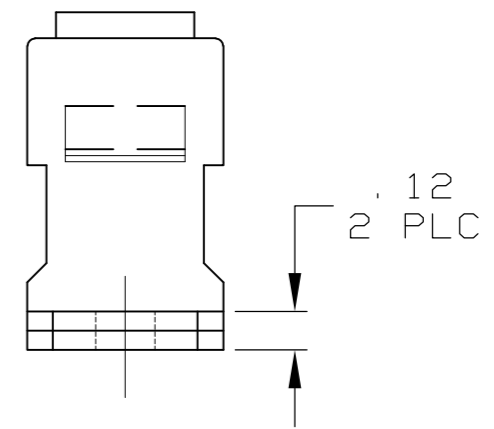

THIS DRAWING IS UNPUBLISHED.		RELEASED FOR PUBLICATION	
© COPYRIGHT - By -		ALL RIGHTS RESERVED.	
DESCRIPTION	MATERIAL	FINISH	
GROMMET	FLUID RESISTANT SILICONE	COLOR: GREEN	
MODULE ASSEMBLY	D.A.P. PER MIL-M-14 TYPE SDG-F	COLOR: GREEN	
CONTACT, SOCKET ASSEMBLY	BERYLLIUM COPPER PER ASTM-B194	GOLD PLATE PER MIL-G-45204	
CLIP CONTACT RETAINING	BERYLLIUM COPPER PER ASTM-B194 OR SST PER QQ-S-766	NONE	
BRACKET / GROUNDING PLATE	AL-ALLOY 6061-T4	ELECTROLESS NICKEL PER QQ-N-290	
CONTACTS	COPPER ALLOY PER MIL-C-32029/1	GOLD PLATE PER MIL-G-45204	
SEALING PLUGS	F.E.P. PER MIL-P-19468	COLOR: BLACK	

LDC		DIST		REVISIONS			
P	LTR	DESCRIPTION	DATE	DWN	APVD		
-	-	D	REV PER ECD 15-000784	1-21-15	CT	DE	

- 1 MODULE ASSEMBLY MARKED WITH "AMP", AMP PART NO. AND DATE CODE IN APPROX AREA SHOWN.
- 2 CONTACTS AND SEALING PLUGS SUPPLIED WITH MODULE ASSY.

REMARKS	DESCRIPTION	PART NO.
-	SIZE 21	592840-2
2	SIZE 21	592840-1

THIS DRAWING IS A CONTROLLED DOCUMENT.		DWN	C. C. THOMAS	8-24-04									
DIMENSIONS: INCHES		CHK	D. EABY	8-24-04									
TOLERANCES UNLESS OTHERWISE SPECIFIED:		APVD	D. EABY	8-24-04									
0 PLC ± - 1 PLC ± - 2 PLC ± .02 3 PLC ± .005 4 PLC ± - ANGLES ± -		PRODUCT SPEC	-	NAME				MODULE ASSEMBLY W/GROUNDING BRACKET, SIZE 21, TJ					
MATERIAL: SEE TABLE		FINISH: SEE TABLE		WEIGHT	-	SIZE	A2	CAGE CODE	00779	DRAWING NO	C-592840	RESTRICTED TO	-
CUSTOMER DRAWING				SCALE	2:1	SHEET	1 of 1	REV	D				