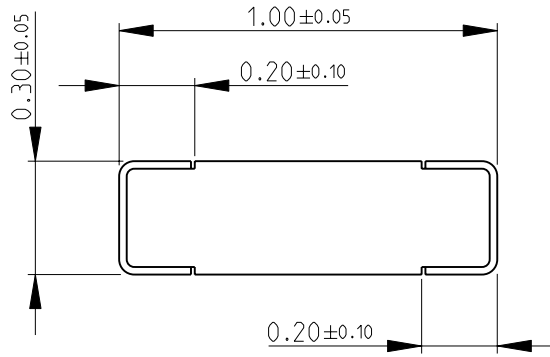

LOC	DIST	REVISIONS				
P	LTR	DESCRIPTION	DATE	DWN	APVD	
E	B	BA	NEW RELEASE	25-Sep-08	SM	St.P

FOR FURTHER INFORMATION SEE DATA SHEET FOR
CPF SERIES-THIN FILM PRECISION CHIP RESISTORS

RoHS Compliant

2008

RELEASED FOR PUBLICATION

THIS DRAWING IS UNPUBLISHED.

BY TYCO ELECTRONICS CORPORATION. ALL RIGHTS RESERVED.

DIMENSIONS: mm	DWN SUBHASH.M	25-Sep-08	MATERIAL	-	FINISH	-
	CHK PRAKASH.S	25-Sep-08	Tyco Electronics Corporation Dorcan, Swindon, SN3 5HH			
TOLERANCES UNLESS OTHERWISE SPECIFIED:	APVD STEPHEN.P	25-Sep-08				
0 PLC ±0.5	PRODUCT SPEC	-	NAME THIN FILM PRECISION CHIP RESISTORS SERIES CPF 0402			
1 PLC ±0.2	APPLICATION SPEC	-				
2 PLC ±0.1	WEIGHT	-	SIZE	CAGE CODE	DRAWING NO	RESTRICTED TO
3 PLC ±-			A 4	00779	©= 1879061	-
4 PLC ±-			CUSTOMER DRAWING			
ANGLES ±5°			SCALE	50:1	SHEET	1 OF 1
			REV BA