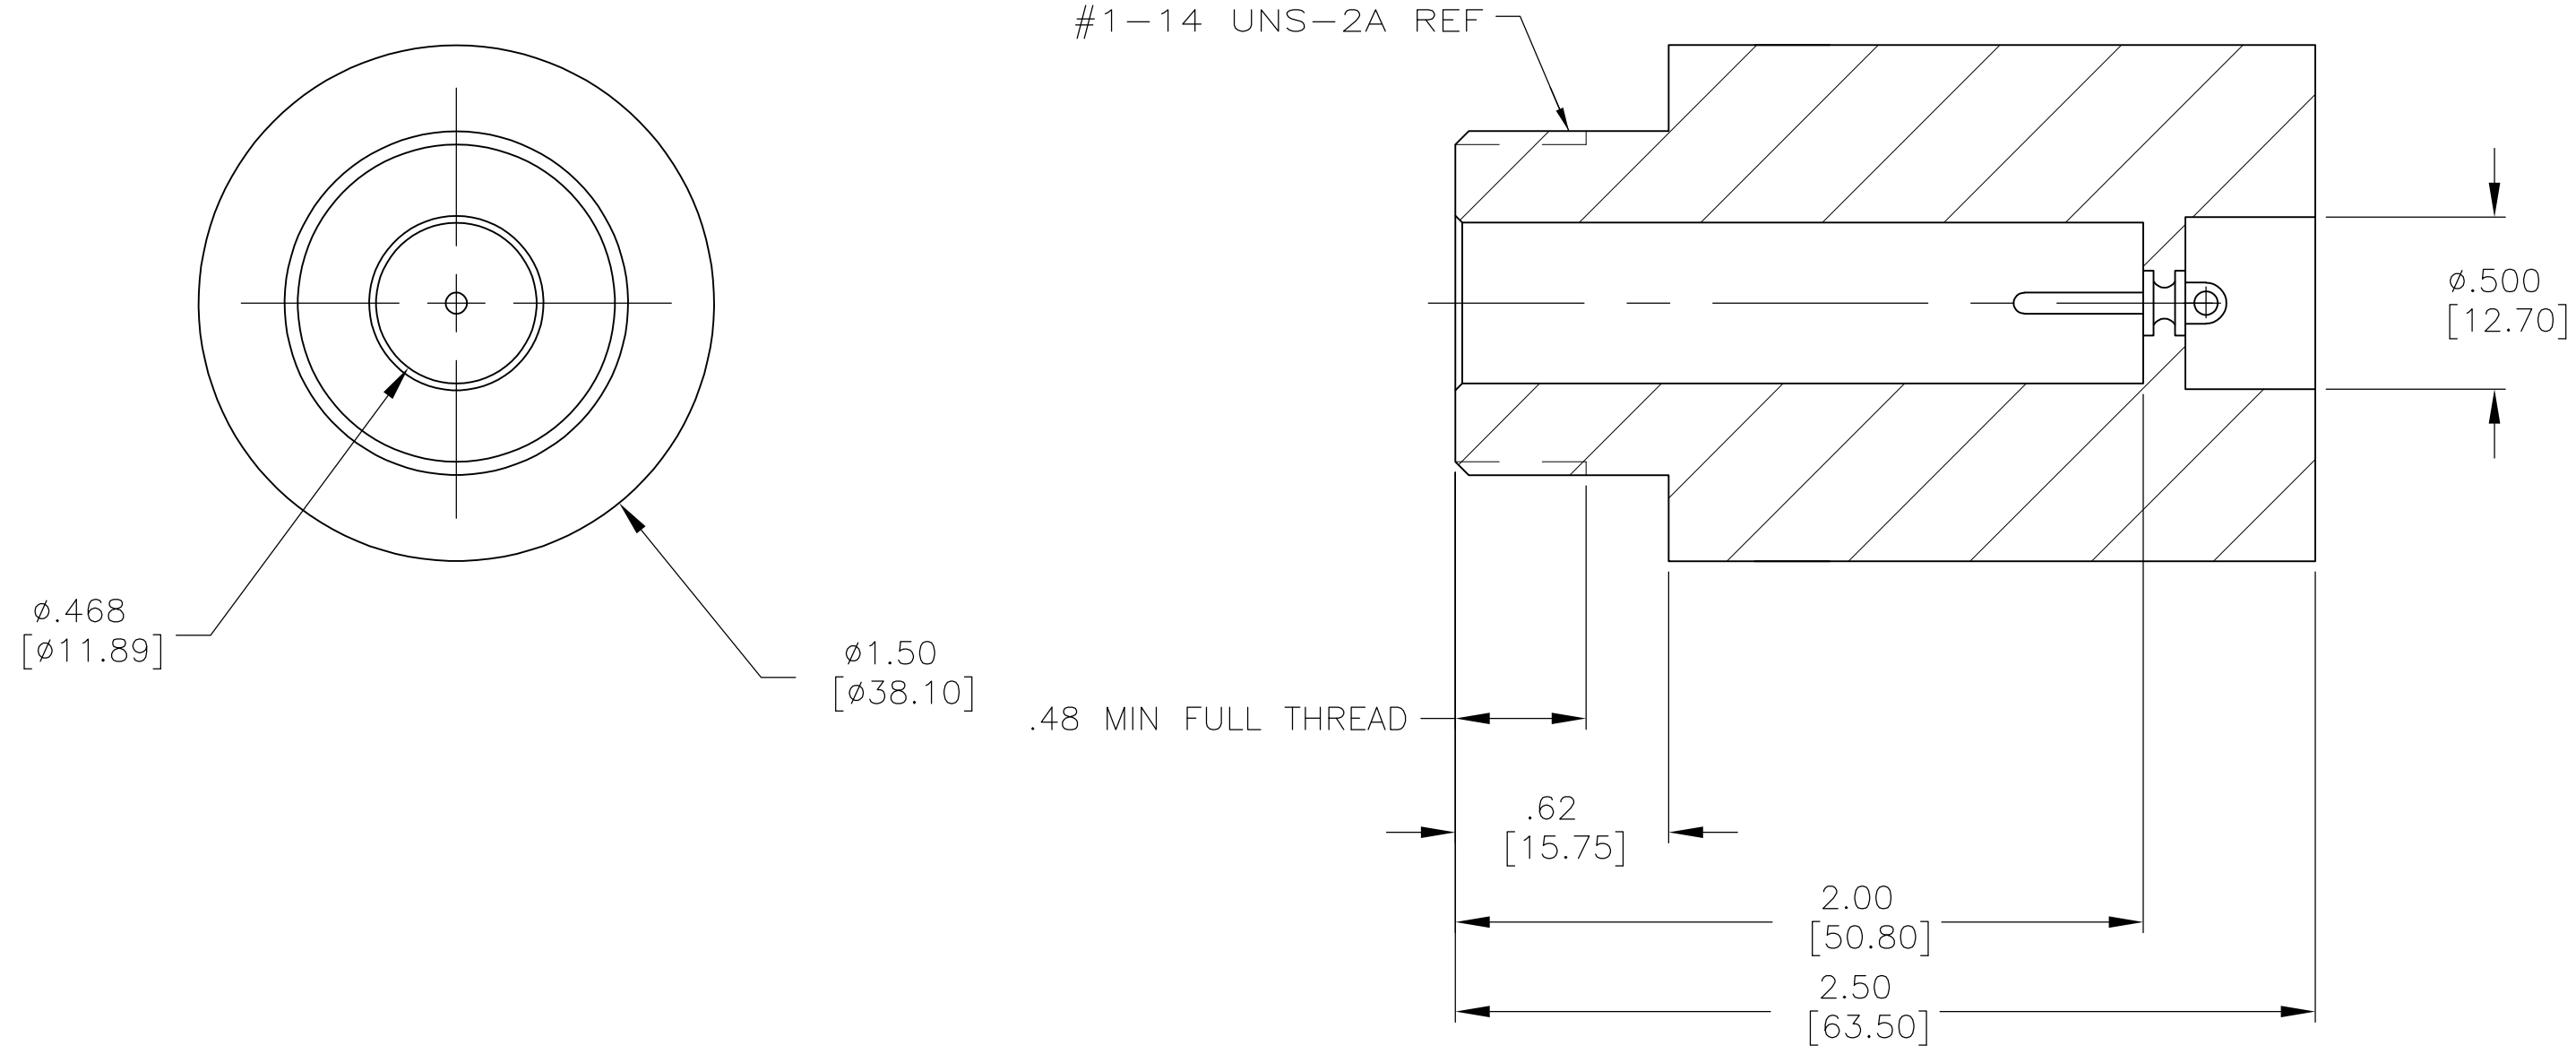

THIS DRAWING IS UNPUBLISHED. RELEASED FOR PUBLICATION
 © COPYRIGHT - By - ALL RIGHTS RESERVED.

LOC	DIST	REVISIONS					
DF	S0	P	LTR	DESCRIPTION	DATE	DWN	APVD
		A		REV PER ECO-12-009412	21JUN12	PY	DE

- ① PLATED 93/7 TIN-LEAD .0001[0.0025] MIN THK OR TIN PER ASTM-B-545 .0001[0.0025] MIN THK.
- ② GOLD PLATED .000030 [0.00076] MIN THK PER MIL-G-45204, TYPE II.
- ③ PLATED TIN PER ASTM-B-545 .0001[0.0025] MIN THK.
- 4. LGH-4 RECEPTACLE TO MATE WITH AMP LGH-4 LEAD ASSEMBLY.
- 5. AMP INFO MARKED PER MIL-STD-130.

③	5-849853-1
②	849853-2
①	849853-1
TERMINAL FINISH	PART NO.

THIS DRAWING IS A CONTROLLED DOCUMENT.		DWN	C.C.THOMAS	10/10/05	TE TE Connectivity		
DIMENSIONS: INCHES		CHK	D.EABY	10-10-05			
TOLERANCES UNLESS OTHERWISE SPECIFIED:		APVD	D.EABY	10-10-05	NAME		
0 PLC ± -		PRODUCT SPEC		RECEPTACLE, LGH-4			
1 PLC ± -		APPLICATION SPEC		-			
2 PLC ± .02 [0.5]		WEIGHT		-			
3 PLC ± .005 [0.13]		SCALE		A2 00779 C=849853			
4 PLC ± -		SHEET		1 of 1			
ANGLES ± -		REV		A			
FINISH		CUSTOMER DRAWING					
EPIALL 1904		SEE TABLE					