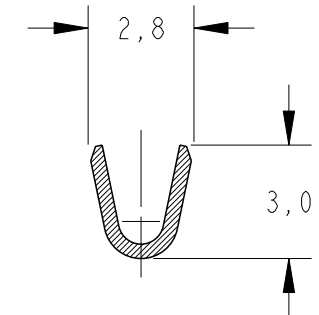

LOC AP DIST -

REVISIONS

P	LTR	DESCRIPTION	DATE	DWN	APVD
	D4	REDRAW BY CAD	ECO-12-014149	20AUG2012	NCL DAO

SEE DETAIL Y

SECTION A-A SCALE 5:1

SECTION B-B SCALE 5:1

SECTION C-C SCALE 5:1

<b>OBSOLETE</b>	PRATEADO/SILVER PLATED	LATÃO / BRASS	880688 -7
<b>OBSOLETE</b>	PRÉ-ESTANHADO/PRE-TINNED	BRONZE FOSF./PHOSP BRONZE	880688 -6
<b>OBSOLETE</b>	PRÉ-ESTANHADO/PRE-TINNED	LATÃO / BRASS	880688 -5
<b>OBSOLETE</b>	ESTANHADO/TIN PLATED	BRONZE FOSF./PHOSP BRONZE	880688 -4
<b>OBSOLETE</b>		BRONZE FOSF./PHOSP BRONZE	880688 -3
	ESTANHADO/TIN PLATED	LATÃO / BRASS	880688 -2
		LATÃO / BRASS	880688 -1
	<b>FINISH</b>	<b>MATERIAL</b>	<b>PART NUMBER</b>

INS. RANGE	WIRE RANGE
∅ 2,0-3,3mm	0,5-1,0mm <sup>2</sup>

THIS DRAWING IS A CONTROLLED DOCUMENT.

DWN NCLAPRESA 17JUL2012  
 CHK JRGOLDSCHMIDT 17JUL2012  
 APVD DAOLIVEIRA 17JUL2012

DIMENSIONS: mm

TOLERANCES UNLESS OTHERWISE SPECIFIED:  
 0 PLC ±0,3  
 1 PLC ±0,3  
 2 PLC ±0,3  
 3 PLC ±0,3  
 4 PLC ±0,3  
 ANGLES ±1°

MATERIAL SEE TABLE FINISH SEE TABLE

WEIGHT -

CUSTOMER DRAWING

**STE** TE Connectivity

NAME: -  
 PRODUCT SPEC: -  
 APPLICATION SPEC: -

SIZE: A3 CAGE CODE: 00779 DRAWING NO: C-880688 RESTRICTED TO: -

SCALE: 3:1 SHEET: 1 OF 1 REV: D4

DETAIL Y SCALE 6:1 CONSTRUÇÃO OPCIONAL OPTIONAL CONSTRUCTION

PERSPECTIVE VIEW SCALE 2:1