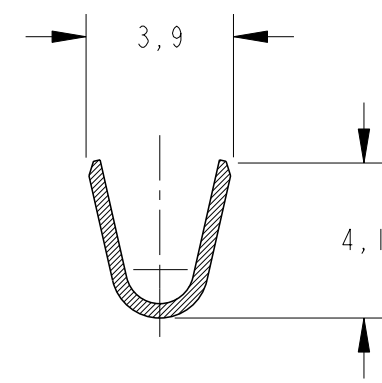

LOC AP DIST -

REVISIONS

P	LTR	DESCRIPTION	DATE	DWN	APVD
	D4	REDRAW BY CAD	ECO-12-014149	20AUG2012	NCL DAO

SEE DETAIL Y

SECTION A-A SCALE 5:1

SECTION B-B SCALE 5:1

SECTION C-C SCALE 5:1

<b>OBSOLETE</b>	PRATEADO/SILVER PLATED	LATÃO / BRASS	880688 -7
<b>OBSOLETE</b>	PRÉ-ESTANHADO/PRE-TINNED	BRONZE FOSF./PHOSP BRONZE	880688 -6
<b>OBSOLETE</b>	PRÉ-ESTANHADO/PRE-TINNED	LATÃO / BRASS	880688 -5
<b>OBSOLETE</b>	ESTANHADO/TIN PLATED	BRONZE FOSF./PHOSP BRONZE	880688 -4
<b>OBSOLETE</b>		BRONZE FOSF./PHOSP BRONZE	880688 -3
	ESTANHADO/TIN PLATED	LATÃO / BRASS	880688 -2
		LATÃO / BRASS	880688 -1
	<b>FINISH</b>	<b>MATERIAL</b>	<b>PART NUMBER</b>

INS. RANGE	WIRE RANGE
∅ 2,0-3,3mm	0,5-1,0mm <sup>2</sup>

THIS DRAWING IS A CONTROLLED DOCUMENT.

DWN NCLAPRESA 17JUL2012  
 CHK JRGOLDSCHMIDT 17JUL2012  
 APVD DAOLIVEIRA 17JUL2012

DIMENSIONS: mm

TOLERANCES UNLESS OTHERWISE SPECIFIED:  
 0 PLC ±0,3  
 1 PLC ±0,3  
 2 PLC ±0,3  
 3 PLC ±0,3  
 4 PLC ±0,3  
 ANGLES ±1°

MATERIAL SEE TABLE FINISH SEE TABLE

WEIGHT -

CUSTOMER DRAWING

**STE** TE Connectivity

NAME: -  
 PRODUCT SPEC: -  
 APPLICATION SPEC: -

SIZE: A3 CAGE CODE: 00779 DRAWING NO: C-880688 RESTRICTED TO: -

SCALE: 3:1 SHEET: 1 OF 1 REV: D4

DETAIL Y SCALE 6:1 CONSTRUÇÃO OPCIONAL OPTIONAL CONSTRUCTION

PERSPECTIVE VIEW SCALE 2:1