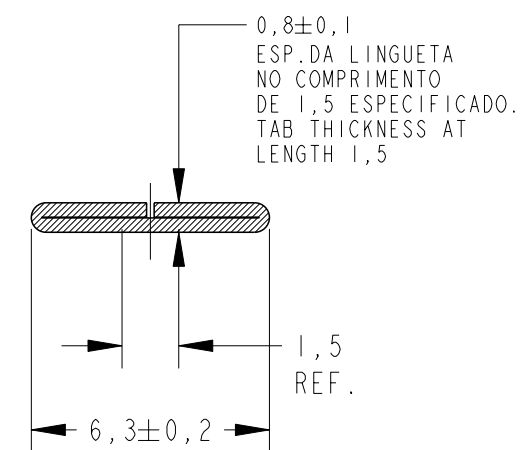

LOC AP DIST -

REVISIONS

P	LTR	DESCRIPTION	DATE	DWN	APVD
	D4	REDRAW BY CAD	ECO-12-014149	20AUG2012	NCL DAO

SEE DETAIL Y

SECTION A-A SCALE 5:1

SECTION B-B SCALE 5:1

SECTION C-C SCALE 5:1

<b>OBSOLETE</b>	PRATEADO/SILVER PLATED	LATÃO / BRASS	880688 -7
<b>OBSOLETE</b>	PRÉ-ESTANHADO/PRE-TINNED	BRONZE FOSF./PHOSP BRONZE	880688 -6
<b>OBSOLETE</b>	PRÉ-ESTANHADO/PRE-TINNED	LATÃO / BRASS	880688 -5
<b>OBSOLETE</b>	ESTANHADO/TIN PLATED	BRONZE FOSF./PHOSP BRONZE	880688 -4
<b>OBSOLETE</b>		BRONZE FOSF./PHOSP BRONZE	880688 -3
	ESTANHADO/TIN PLATED	LATÃO / BRASS	880688 -2
		LATÃO / BRASS	880688 -1
	<b>FINISH</b>	<b>MATERIAL</b>	<b>PART NUMBER</b>

INS. RANGE	WIRE RANGE
∅ 2,0-3,3mm	0,5-1,0mm <sup>2</sup>

THIS DRAWING IS A CONTROLLED DOCUMENT.

DWN NCLAPRESA 17JUL2012  
 CHK JRGOLDSCHMIDT 17JUL2012  
 APVD DAOLIVEIRA 17JUL2012

DIMENSIONS: mm

TOLERANCES UNLESS OTHERWISE SPECIFIED:  
 0 PLC ±0,3  
 1 PLC ±0,3  
 2 PLC ±0,3  
 3 PLC ±0,3  
 4 PLC ±0,3  
 ANGLES ±1°

MATERIAL SEE TABLE FINISH SEE TABLE

WEIGHT -

CUSTOMER DRAWING

**STE** TE Connectivity

NAME: -  
 PRODUCT SPEC: -  
 APPLICATION SPEC: -

SIZE: A3 CAGE CODE: 00779 DRAWING NO: C-880688 RESTRICTED TO: -

SCALE: 3:1 SHEET: 1 OF 1 REV: D4