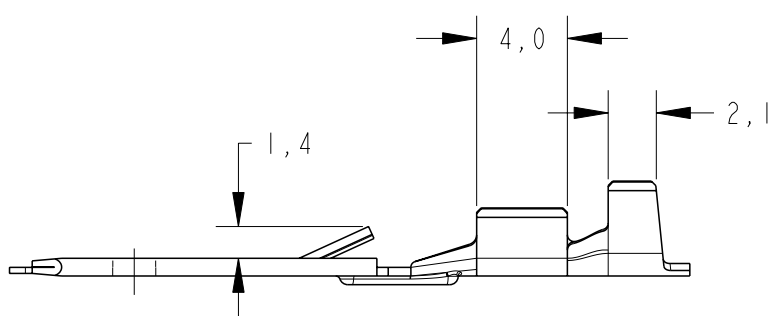

LOC AP DIST -

REVISIONS

P	LTR	DESCRIPTION	DATE	DWN	APVD
	D4	REDRAW BY CAD	ECO-12-014149	20AUG2012	NCL DAO

SEE DETAIL Y

SECTION A-A SCALE 5:1

SECTION B-B SCALE 5:1

SECTION C-C SCALE 5:1

<b>OBSOLETE</b>	PRATEADO/SILVER PLATED	LATÃO / BRASS	880688 -7
<b>OBSOLETE</b>	PRÉ-ESTANHADO/PRE-TINNED	BRONZE FOSF./PHOSP BRONZE	880688 -6
<b>OBSOLETE</b>	PRÉ-ESTANHADO/PRE-TINNED	LATÃO / BRASS	880688 -5
<b>OBSOLETE</b>	ESTANHADO/TIN PLATED	BRONZE FOSF./PHOSP BRONZE	880688 -4
<b>OBSOLETE</b>		BRONZE FOSF./PHOSP BRONZE	880688 -3
	ESTANHADO/TIN PLATED	LATÃO / BRASS	880688 -2
		LATÃO / BRASS	880688 -1
	<b>FINISH</b>	<b>MATERIAL</b>	<b>PART NUMBER</b>

INS. RANGE	WIRE RANGE
∅ 2,0-3,3mm	0,5-1,0mm <sup>2</sup>

THIS DRAWING IS A CONTROLLED DOCUMENT.

DWN NCLAPRESA 17JUL2012  
 CHK JRGOLDSCHMIDT 17JUL2012  
 APVD DAOLIVEIRA 17JUL2012

DIMENSIONS: mm

TOLERANCES UNLESS OTHERWISE SPECIFIED:  
 0 PLC ±0,3  
 1 PLC ±0,3  
 2 PLC ±0,3  
 3 PLC ±0,3  
 4 PLC ±0,3  
 ANGLES ±1°

MATERIAL SEE TABLE FINISH SEE TABLE

WEIGHT -

CUSTOMER DRAWING

**STE** TE Connectivity

NAME: -  
 PRODUCT SPEC: -  
 APPLICATION SPEC: -

SIZE: A3 CAGE CODE: 00779 DRAWING NO: C-880688 RESTRICTED TO: -

SCALE: 3:1 SHEET: 1 OF 1 REV: D4

DETAIL Y SCALE 6:1 CONSTRUÇÃO OPCIONAL OPTIONAL CONSTRUCTION

PERSPECTIVE VIEW SCALE 2:1