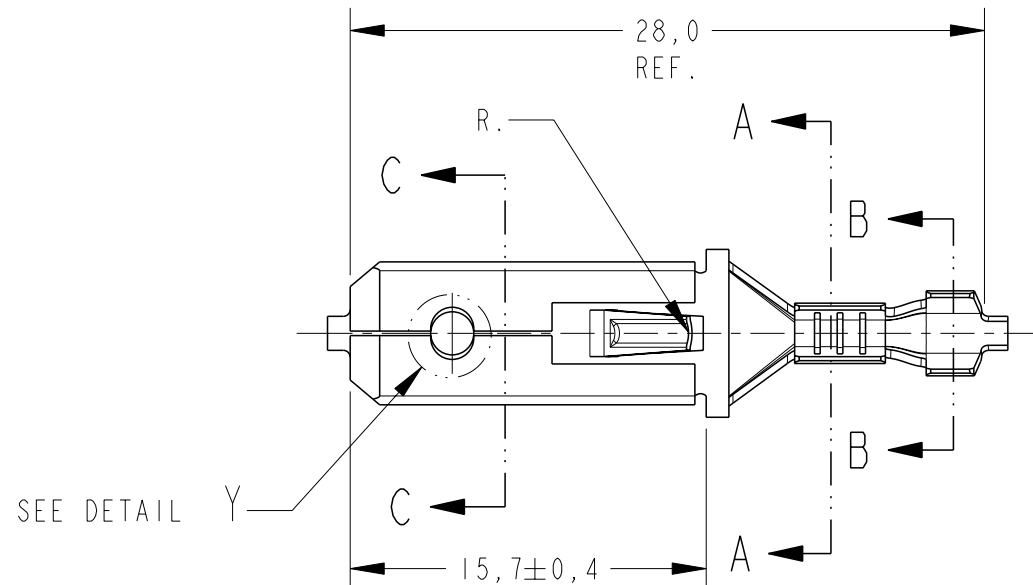

LOC AP DIST -

REVISIONS

P	LTR	DESCRIPTION	DATE	DWN	APVD
	D4	REDRAW BY CAD	ECO-12-014149	20AUG2012	NCL DAO

SEE DETAIL Y

SECTION A-A SCALE 5:1

SECTION B-B SCALE 5:1

SECTION C-C SCALE 5:1

<b>OBSOLETE</b>	PRATEADO/SILVER PLATED	LATÃO / BRASS	880688 -7
<b>OBSOLETE</b>	PRÉ-ESTANHADO/PRE-TINNED	BRONZE FOSF./PHOSP BRONZE	880688 -6
<b>OBSOLETE</b>	PRÉ-ESTANHADO/PRE-TINNED	LATÃO / BRASS	880688 -5
<b>OBSOLETE</b>	ESTANHADO/TIN PLATED	BRONZE FOSF./PHOSP BRONZE	880688 -4
<b>OBSOLETE</b>		BRONZE FOSF./PHOSP BRONZE	880688 -3
	ESTANHADO/TIN PLATED	LATÃO / BRASS	880688 -2
		LATÃO / BRASS	880688 -1
	<b>FINISH</b>	<b>MATERIAL</b>	<b>PART NUMBER</b>

INS. RANGE	WIRE RANGE
∅ 2,0-3,3mm	0,5-1,0mm <sup>2</sup>

THIS DRAWING IS A CONTROLLED DOCUMENT.

DWN NCLAPRESA 17JUL2012  
 CHK JRGOLDSCHMIDT 17JUL2012  
 APVD DAOLIVEIRA 17JUL2012

DIMENSIONS: mm

TOLERANCES UNLESS OTHERWISE SPECIFIED:  
 0 PLC ±0,3  
 1 PLC ±0,3  
 2 PLC ±0,3  
 3 PLC ±0,3  
 4 PLC ±0,3  
 ANGLES ±1°

MATERIAL SEE TABLE FINISH SEE TABLE

WEIGHT -

CUSTOMER DRAWING

**STE** TE Connectivity

NAME: -  
 PRODUCT SPEC: -  
 APPLICATION SPEC: -

SIZE: A3 CAGE CODE: 00779 DRAWING NO: C-880688 RESTRICTED TO: -

SCALE: 3:1 SHEET: 1 OF 1 REV: D4

DETAIL Y SCALE 6:1 CONSTRUÇÃO OPCIONAL OPTIONAL CONSTRUCTION

PERSPECTIVE VIEW SCALE 2:1