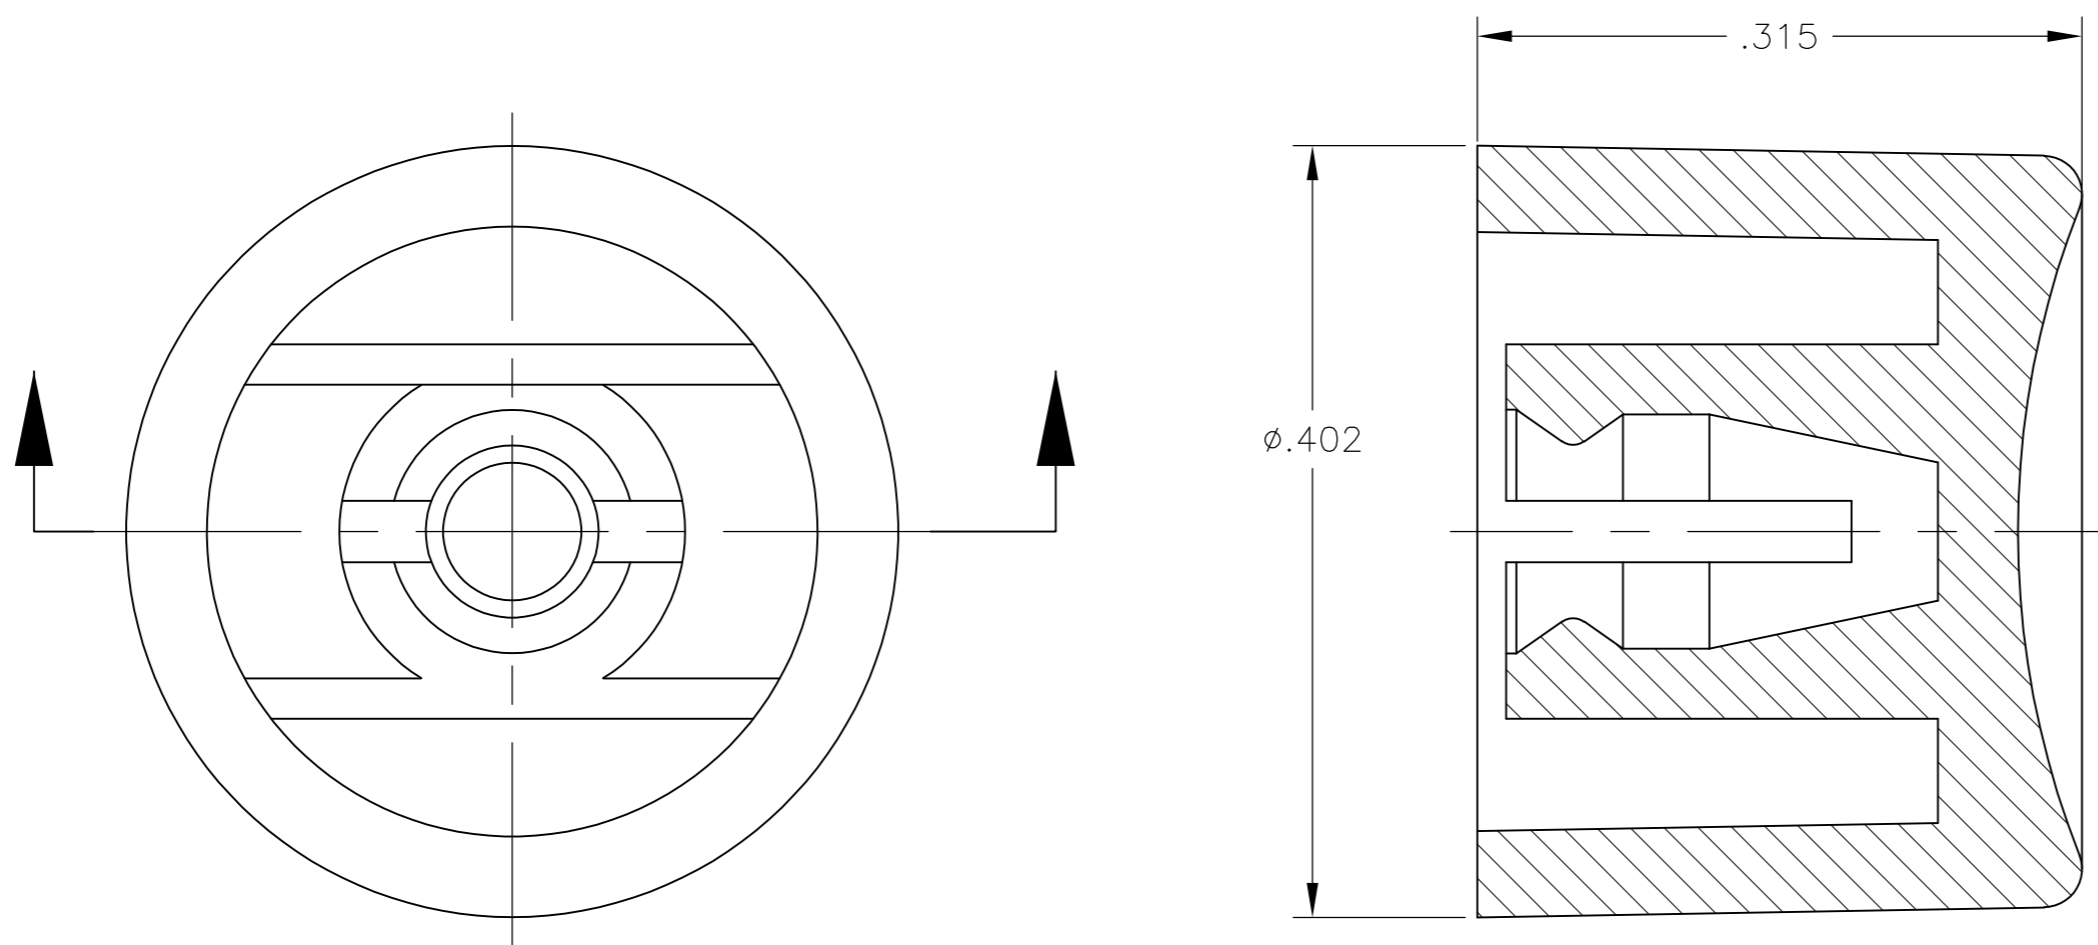

THIS DRAWING IS UNPUBLISHED. RELEASED FOR PUBLICATION
 © COPYRIGHT - By - ALL RIGHTS RESERVED.

LOC		DIST		REVISIONS			
P	LTR	DESCRIPTION		DATE	DWN	APVD	
	A2	REVISED PER ECO-14-016841		07NOV2014	NK	RH	

- MATERIAL SHALL COMPLY WITH EU DIRECTIVE 2002/95/EC OF 20JAN2003 (ROHS)
- CAP FOR USE WITH GREEN SERIES PUSHBUTTON SWITCHES AS SHOWN ON DRAWINGS 4-1437567-3 AND 2-1437567-9

WHITE	C22904	1825068-7
BLUE	C22604	1825068-6
GREEN	C22504	1825068-5
YELLOW	C22404	1825068-4
ORANGE	C22304	1825068-3
RED	C22204	1825068-2
BLACK	C22004	1825068-1
COLOR	ALCO PART NUMBER	PART NUMBER

THIS DRAWING IS A CONTROLLED DOCUMENT.		DWN	M.BINNER	30NOV04																		
DIMENSIONS: INCHES		CHK	M.ZITTO	30NOV04																		
TOLERANCES UNLESS OTHERWISE SPECIFIED:		APVD	M.ZITTO	30NOV04																		
<table border="1"> <tr><td>0 PLC</td><td>±</td><td>-</td></tr> <tr><td>1 PLC</td><td>±</td><td>-</td></tr> <tr><td>2 PLC</td><td>±</td><td>-</td></tr> <tr><td>3 PLC</td><td>±</td><td>.003</td></tr> <tr><td>4 PLC</td><td>±</td><td>-</td></tr> <tr><td>ANGLES</td><td>±</td><td>1°</td></tr> </table>		0 PLC	±	-		1 PLC	±	-	2 PLC	±	-	3 PLC	±	.003	4 PLC	±	-	ANGLES	±	1°	PRODUCT SPEC	NAME
0 PLC	±	-																				
1 PLC	±	-																				
2 PLC	±	-																				
3 PLC	±	.003																				
4 PLC	±	-																				
ANGLES	±	1°																				
MATERIAL: POLYAMIDE		FINISH	-		APPLICATION SPEC	-																
WEIGHT		-		SIZE	A2	CAGE CODE	00779	DRAWING NO	C=1825068	RESTRICTED TO	-											
CUSTOMER DRAWING		SCALE	10:1		SHEET	1 of 1		REV	A2													