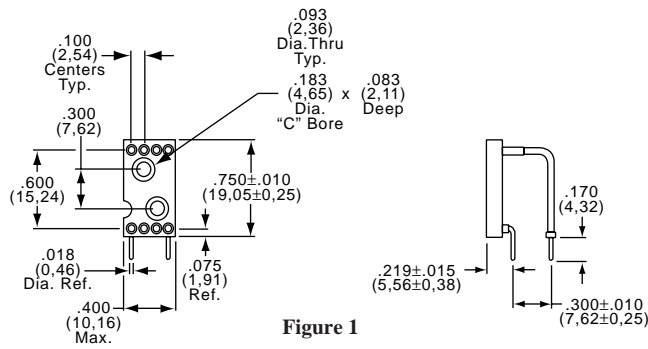

Angle Mount DIP Sockets 500 Series

PART NUMBERS / STANDARD CONFIGURATIONS

Part Number	Figure	Number of Contacts	Description
508-AG8D	1	8	Right angle mtg., printed circuit
508-AG4A	2	8	Horizontal mtg., solder pocket
508-AG4F	2	8	Horizontal mtg., 3 level solderless wrap