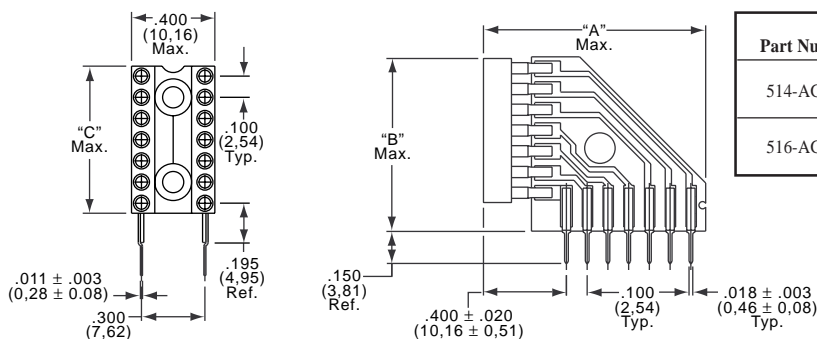

## PART NUMBER / STANDARD CONFIGURATIONS

Part Number	Number of Contacts	A Max.	B	Description
508-AG7D	8	.400 (10,16)	One Hole Only	Right angle mtg., printed circuit
514-AG7D	14	.700 (17,78)	.400 (10,16)	
516-AG7D	16	.800 (20,32)	.500 (12,70)	
518-AG7D	18	.900 (22,86)	.600 (15,24)	
520-AG7D	20	1.000 (25,40)	.500 (12,70)	

Figure 3

Horizontal Right Angle

## PART NUMBER / STANDARD CONFIGURATIONS

Part Number	Number of Contacts	"A" Max.	"B" Max.	"C" Max.
514-AG21D	14	1.100 (27,49)	.900 (22,86)	.700 (17,78)
516-AG21D	16	1.220 (30,99)	1.010 (25,65)	.800 (20,32)