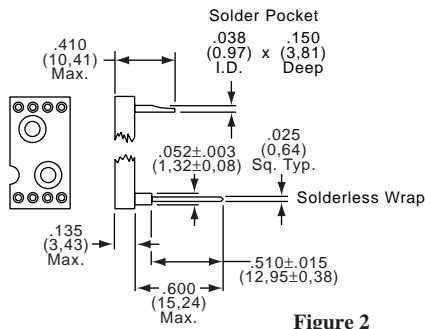

## PART NUMBERS / STANDARD CONFIGURATIONS

Part Number	Figure	Number of Contacts	Description
508-AG8D	1	8	Right angle mtg., printed circuit
508-AG4A	2	8	Horizontal mtg., solder pocket
508-AG4F	2	8	Horizontal mtg., 3 level solderless wrap

## PART NUMBER / STANDARD CONFIGURATIONS

Part Number	Number of Contacts	A Max.	B	Description
508-AG7D	8	.400 (10,16)	One Hole Only	Right angle mtg., printed circuit
514-AG7D	14	.700 (17,78)	.400 (10,16)	
516-AG7D	16	.800 (20,32)	.500 (12,70)	
518-AG7D	18	.900 (22,86)	.600 (15,24)	
520-AG7D	20	1.000 (25,40)	.500 (12,70)	