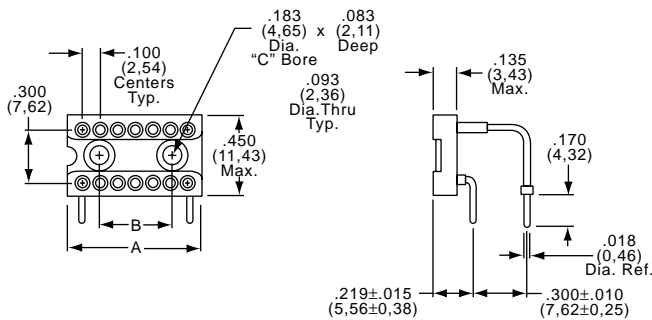

## PART NUMBER / STANDARD CONFIGURATIONS

Part Number	Number of Contacts	A Max.	B	Description
508-AG7D	8	.400 (10,16)	One Hole Only	Right angle mtg., printed circuit
514-AG7D	14	.700 (17,78)	.400 (10,16)	
516-AG7D	16	.800 (20,32)	.500 (12,70)	
518-AG7D	18	.900 (22,86)	.600 (15,24)	
520-AG7D	20	1.000 (25,40)	.500 (12,70)	

## PART NUMBER / STANDARD CONFIGURATIONS

Part Number	Number of Contacts	"A" Max.	"B" Max.	"C" Max.
514-AG21D	14	1.100 (27,49)	.900 (22,86)	.700 (17,78)
516-AG21D	16	1.220 (30,99)	1.010 (25,65)	.800 (20,32)