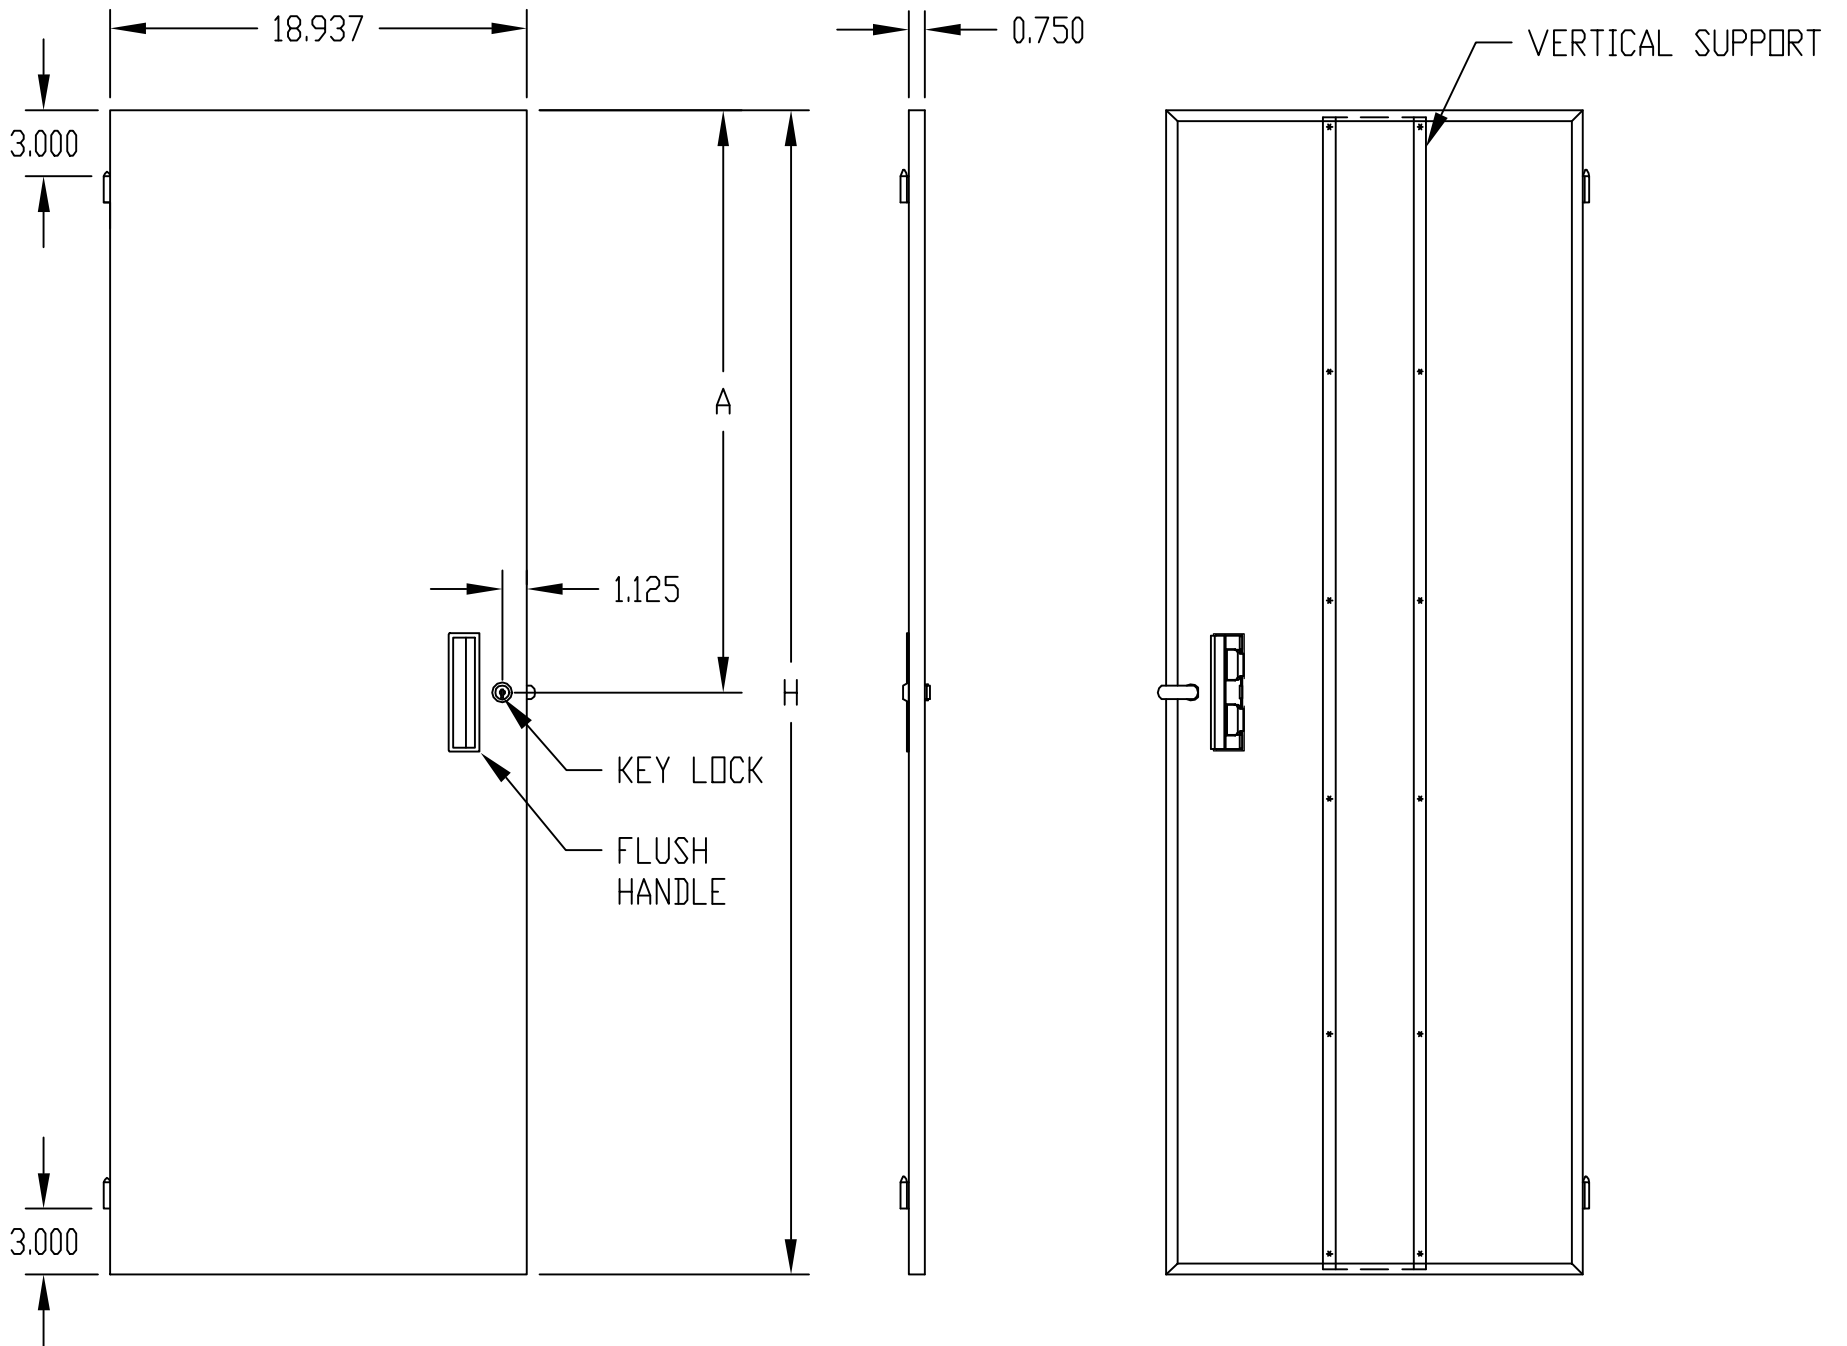

PART NAME	SERIES 60 DOORS	PART No.	60-2340 TO 60-2346	REV. DATE	11-23-10

MATERIAL:

DOOR _____ 20 GA. STEEL
VERTICAL SUPPORT _____ 18 GA. STEEL
HANDLE _____ ABS

FINISH

DOOR _____ GRAY TEXTURE OR
ROYAL BLUE TEXTURE
HANDLE _____ BLACK

DOORS MAY BE USED FRONT AND/OR REAR FOR SERIES 60 UNITS,
REAR DOOR ONLY FOR SERIES 2000 UNITS,

DOOR CAN BE HINGED LEFT ONLY.

• - INDICATES DOOR SUPPLIED WITHOUT A VERTICAL SUPPORT.

PART NUMBER	HEIGHT H	A	FITS UNITS WITH THIS PANEL SPACE
60-2340 •	21.438	10.719	21.000
60-2341	31.938	15.969	31.500
60-2342	42.438	21.219	42.000
60-2343	52.938	26.469	52.500
60-2344	61.688	30.844	61.250
60-2345	70.438	35.219	70.000
60-2346	79.188	39.594	78.750