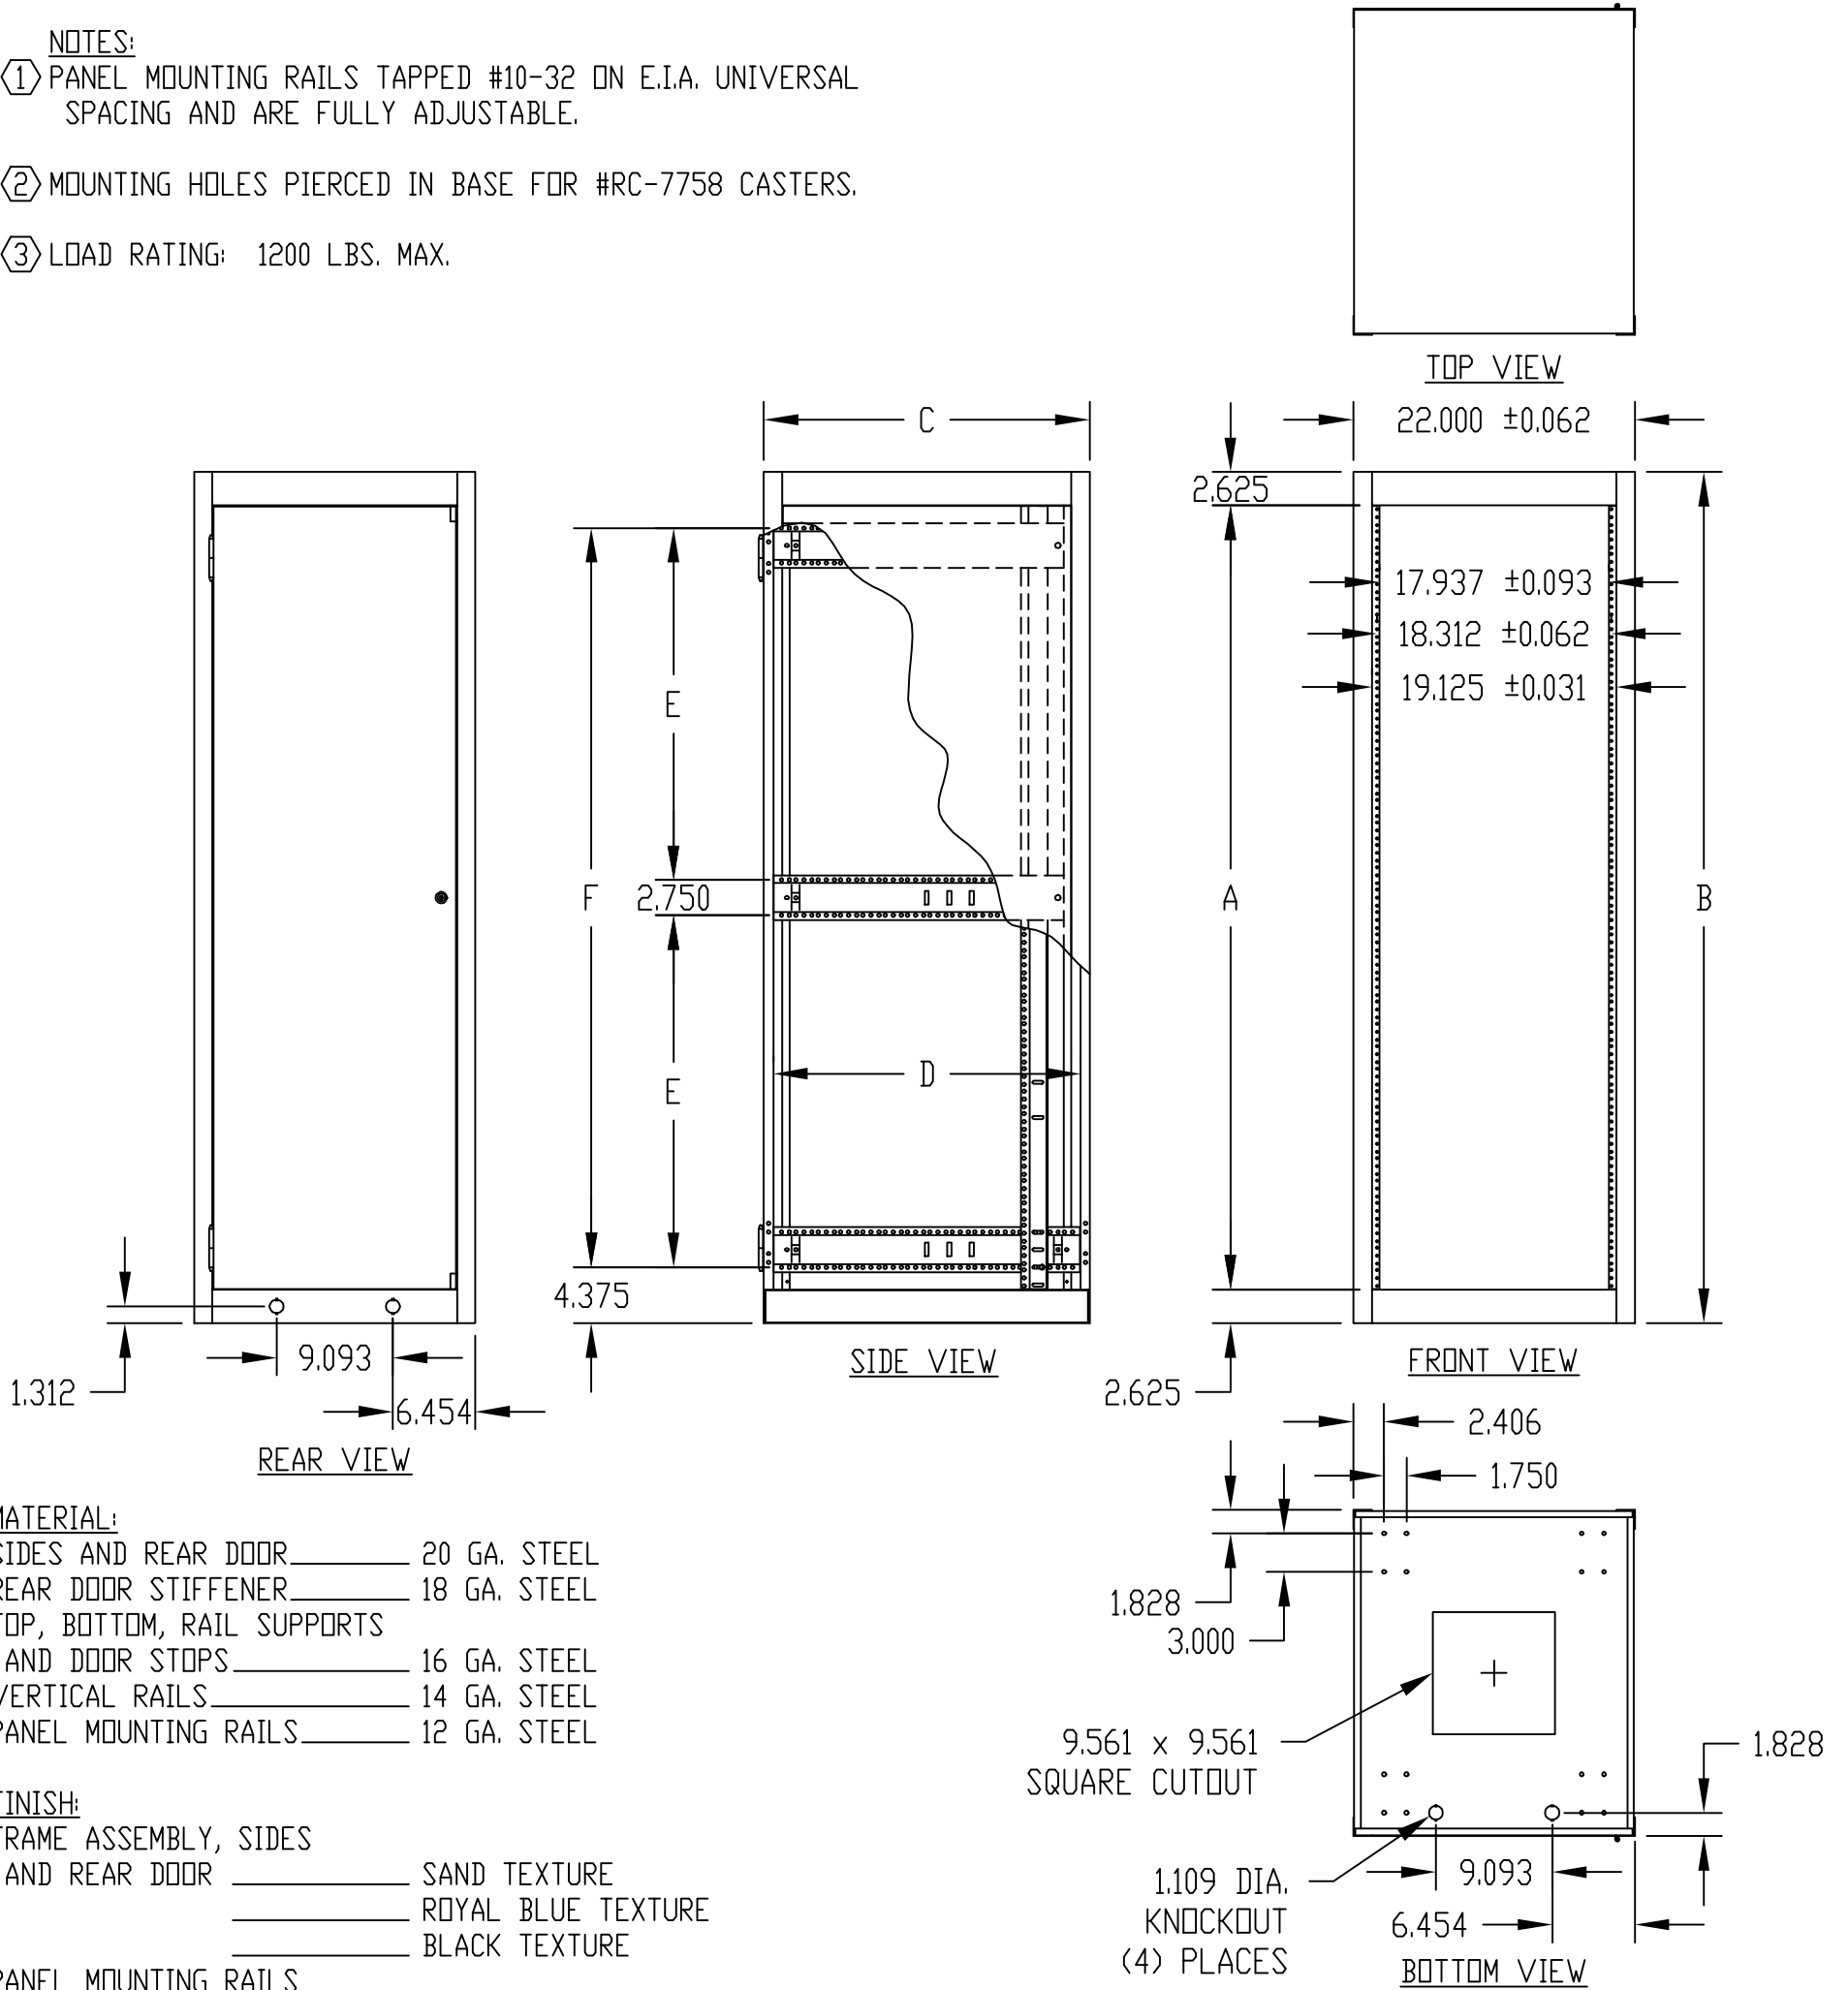

PART NAME	ECONOMIZER CABINET RACK (19" P.S.)	PART No.	ER-16502 thru ER-16526	REV. DATE	1-27-11
-----------	------------------------------------	----------	------------------------	-----------	---------

NOTES:

- ① PANEL MOUNTING RAILS TAPPED #10-32 ON E.I.A. UNIVERSAL SPACING AND ARE FULLY ADJUSTABLE.
- ② MOUNTING HOLES PIERCED IN BASE FOR #RC-7758 CASTERS.
- ③ LOAD RATING: 1200 LBS. MAX.

OPTIONAL ACCESSORIES

PART NO.	PANEL SPACE A	B	C	D	E	F	PANEL MTG. RAILS PART NO.	ECONOGLAS DOORS PART NO.
ER-16502	42.000	47.312	18.500	17.000	—	38.562	PMR-9450	V-9763-L
ER-16503	52.500	57.812			—	49.062	PMR-9451	V-9764-L
ER-16504	61.250	66.562			27.531	57.812	PMR-9452	V-9765-L
ER-16505	70.000	75.312			31.906	66.562	PMR-9453	V-9766-L
ER-16506	78.750	84.062	18.500	17.000	36.281	75.312	PMR-9454	V-9767-L
ER-16511	21.000	26.312	25.500	24.000	—	17.562	PMR-9448	V-9760-L
ER-16512	42.000	47.312			—	38.562	PMR-9450	V-9763-L
ER-16513	52.500	57.812			—	49.062	PMR-9451	V-9764-L
ER-16514	61.250	66.562			27.531	57.812	PMR-9452	V-9765-L
ER-16515	70.000	75.312			31.906	66.562	PMR-9453	V-9766-L
ER-16516	78.750	84.062	25.500	24.000	36.281	75.312	PMR-9454	V-9767-L
ER-16521	21.000	26.312	30.750	29.250	—	17.562	PMR-9448	V-9760-L
ER-16522	42.000	47.312			—	38.562	PMR-9450	V-9763-L
ER-16523	52.500	57.812			—	49.062	PMR-9451	V-9764-L
ER-16524	61.250	66.562			27.531	57.812	PMR-9452	V-9765-L
ER-16525	70.000	75.312			31.906	66.562	PMR-9453	V-9766-L
ER-16526	78.750	84.062	30.750	29.250	36.281	75.312	PMR-9454	V-9767-L