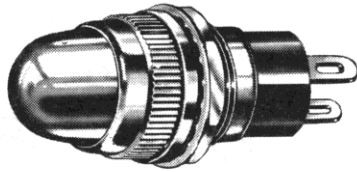

125-0410-1111-403
Stovepipe lens