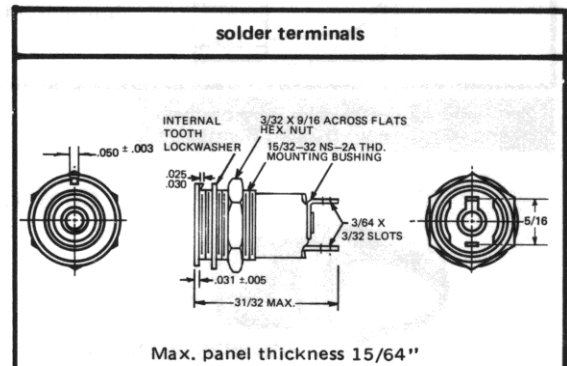

Incandescent Indicators for Translucent Panel Edge Lighting

for use with MIL-P-7788 Plastic Panels

FOR FRONT MOUNTING IN 15/32" CLEARANCE HOLE

**T-1 3/4
MIDGET
FLANGE BASE**

See lamp ratings
on page J.

TWO TERMINALS – FULLY INSULATED

These indicators are designed to emit light through a colored filter radially into the plastic plate. A resilient light seal washer (light trap) insures against light loss at the front of the panel.

MATERIALS AND FINISHES

- **Mounting Bushing:** Brass, cadmium plated with yellow iridescent chromate finish.
- **Hardware:** Internal-tooth lockwasher and hex mounting nut— Steel, cadmium plated with yellow iridescent chromate finish.
- **Terminals:** Solder – Brass, hot-tinned, with elongated slots.

Anti-rotation Notch on face of flange prevents rotation of unit while nut is being tightened.
Note: On all units, the shank of the lens holder is crimped in 3 evenly spaced places to secure the lamp.

271-8430-702

HOLDER (filter cap) ASSEMBLY PART NUMBERS

BASE PART NUMBERS

	Part number	Top color	Filter color	Light seal washer-opaque	COMPLETE ASSEMBLY PART NUMBERS
	271-0121	Black	Green	Black	271-8430-0121-702
271-0131	Black	Amber	Black	271-8430-0131-702	
271-0222	Gray	Green	Gray	271-8430-0222-702	
271-0232	Gray	Amber	Gray	271-8430-0232-702	

Part numbers shown in gray are normally in inventory at your Dialight Distributor.

Order complete with lamp to be assured of receiving the indicator light and correct lamp together for immediate use.