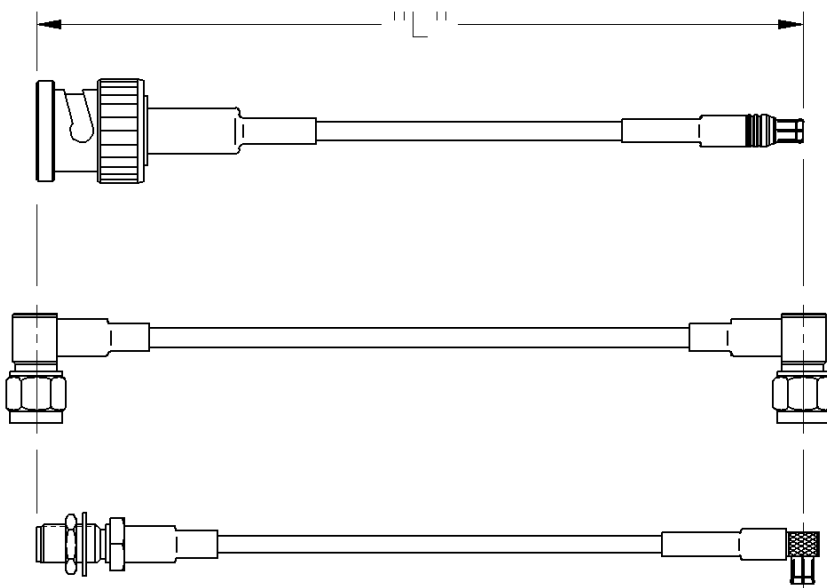

Fixed Length Cable Assemblies

SMA STRAIGHT PLUG TO BNC STRAIGHT PLUG

PART NUMBER	CABLE TYPE	CABLE LENGTH	CONNECTOR A	CONNECTOR B
415-0028-006	RG-316	6"	142-0403-011	CPM-88-19
415-0028-012	RG-316	12"	142-0403-011	CPM-88-19
415-0028-018	RG-316	18"	142-0403-011	CPM-88-19
415-0028-024	RG-316	24"	142-0403-011	CPM-88-19
415-0028-036	RG-316	36"	142-0403-011	CPM-88-19
415-0028-048	RG-316	48"	142-0403-011	CPM-88-19
415-0037-012	RG-58	12"	142-0407-011	CPMC-88-1
415-0037-024	RG-58	24"	142-0407-011	CPMC-88-1

PART NUMBER	CABLE TYPE	CABLE LENGTH	CONNECTOR A	CONNECTOR B
415-0037-036	RG-58	36"	142-0407-011	CPMC-88-1
415-0037-048	RG-58	48"	142-0407-011	CPMC-88-1
415-0037-060	RG-58	60"	142-0407-011	CPMC-88-1
415-0042-012	RG-142	12"	142-0408-011	CPMC-88-13
415-0042-024	RG-142	24"	142-0408-011	CPMC-88-13
415-0042-036	RG-142	36"	142-0408-011	CPMC-88-13
415-0042-048	RG-142	48"	142-0408-011	CPMC-88-13
415-0042-060	RG-142	60"	142-0408-011	CPMC-88-13

Johnson Components' cable length applies to the end of straight connectors. The length is applied to the vertical centroid of right angle connectors.

The last three digits of the part number reflect the length of the cable in inches.