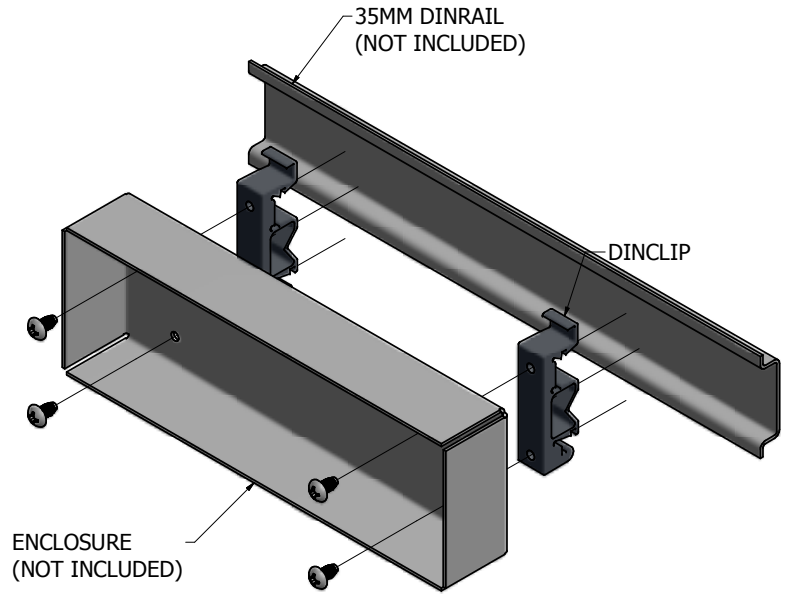

8 | 7 | 6 | 5 | 4 | 3 | 2 | 1

SIDE VIEW

ISOMETRIC VIEW

BOTTOM VIEW

1427DINCLIP
Din Clip - Matte Black Plastic
**note sold in pairs
Hardware
4 Screws - Panhead #6 x 1/4"

**HAMMOND
MANUFACTURING™**

1427DINCLIP

8 | 7 | 6 | 5 | 4 | 3 | 2 | 1

X-ON Electronics

Largest Supplier of Electrical and Electronic Components

Click to view similar products for [Enclosures, Boxes, & Cases](#) *category:*

Click to view products by [Hammond](#) *manufacturer:*