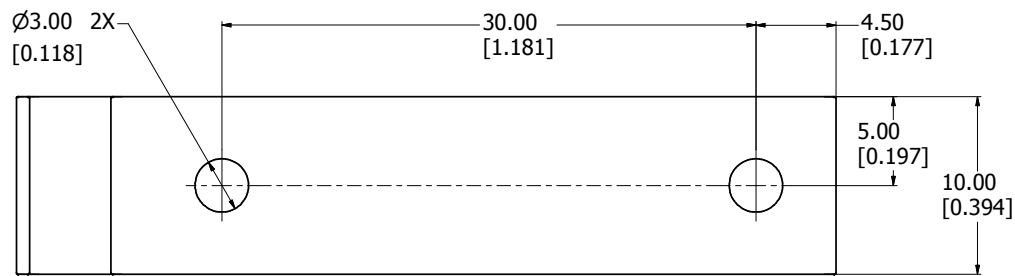

8 | 7 | 6 | 5 | 4 | 3 | 2 | 1

SIDE VIEW

ISOMETRIC VIEW

BOTTOM VIEW

1427DINCLIP
Din Clip - Matte Black Plastic
**note sold in pairs
Hardware
4 Screws - Panhead #6 x 1/4"

**HAMMOND
MANUFACTURING™**

1427DINCLIP