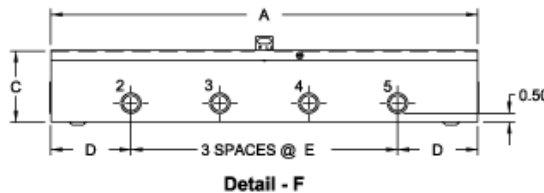

Standards

- CSA Certified
- Complies with
 - IEC 60529, IP20

Construction

- Formed and spot welded from 14 or 16 gauge steel.
- Factory installed splitter blocks.
- Series of knockouts on each side.
- Padlocking hasp.

Detail - F

End View

Detail - G

Detail - H

Part Number			CU/AL	Dimensions		
3 Wire	4 Wire	Less Blocks	Amps	H	W	D
CST273	CST274	-	70/70	24.00	6.00	4.00
CST373	CST374	-	70/70	36.00	6.00	4.00
CST473	CST474	-	70/70	48.00	6.00	4.00
CST2103	CST2104	CST2100	125/120	24.00	6.00	4.00
CST3103	CST3104	CST3100	125/120	36.00	6.00	4.00
CST4103	CST4104	CST4100	125/120	48.00	6.00	4.00
CST6103*	CST6104*	CST6100*	125/120	72.00	8.00	5.00
CST2203*	-	CST2200*	225/225	24.00	8.00	5.00
CST3203*	CST3204*	CST3200*	225/225	36.00	8.00	5.00
CST4203*	CST4204*	CST4200*	225/225	48.00	8.00	5.00
CST5203*	CST5204*	CST5200*	225/225	60.00	8.00	5.00
CST6203*	CST6204*	-	225/225	72.00	8.00	5.00
CST3403*	-	CST3400*	400/340	36.00	10.00	6.00
CST4403*	CST4404*	CST4400*	400/340	48.00	10.00	6.00
CST5403*	CST5404*	CST5400*	400/340	60.00	10.00	6.00
CST6403*	CST6404*	CST6400*	400/340	72.00	10.00	6.00
CST4603*	CST4604*	-	600/574	48.00	10.00	6.00
CST5603*	CST5604*	-	600/574	60.00	10.00	6.00
CST6603*	CST6604*	-	600/574	72.00	10.00	6.00