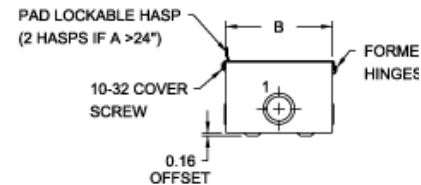

Standards

- CSA Certified
- Complies with
 - IEC 60529, IP20

Construction

- Formed and spot welded from 14 or 16 gauge steel.
- Factory installed splitter blocks.
- Series of knockouts on each side.
- Padlocking hasp.

Detail - F

End View

Detail - G

Detail - H

Part Number			CU/AL	Dimensions		
3 Wire	4 Wire	Less Blocks	Amps	H	W	D
CST273	CST274	-	70/70	24.00	6.00	4.00
CST373	CST374	-	70/70	36.00	6.00	4.00
CST473	CST474	-	70/70	48.00	6.00	4.00
CST2103	CST2104	CST2100	125/120	24.00	6.00	4.00
CST3103	CST3104	CST3100	125/120	36.00	6.00	4.00
CST4103	CST4104	CST4100	125/120	48.00	6.00	4.00
CST6103*	CST6104*	CST6100*	125/120	72.00	8.00	5.00
CST2203*	-	CST2200*	225/225	24.00	8.00	5.00
CST3203*	CST3204*	CST3200*	225/225	36.00	8.00	5.00
CST4203*	CST4204*	CST4200*	225/225	48.00	8.00	5.00
CST5203*	CST5204*	CST5200*	225/225	60.00	8.00	5.00
CST6203*	CST6204*	-	225/225	72.00	8.00	5.00
CST3403*	-	CST3400*	400/340	36.00	10.00	6.00
CST4403*	CST4404*	CST4400*	400/340	48.00	10.00	6.00
CST5403*	CST5404*	CST5400*	400/340	60.00	10.00	6.00
CST6403*	CST6404*	CST6400*	400/340	72.00	10.00	6.00
CST4603*	CST4604*	-	600/574	48.00	10.00	6.00
CST5603*	CST5604*	-	600/574	60.00	10.00	6.00
CST6603*	CST6604*	-	600/574	72.00	10.00	6.00