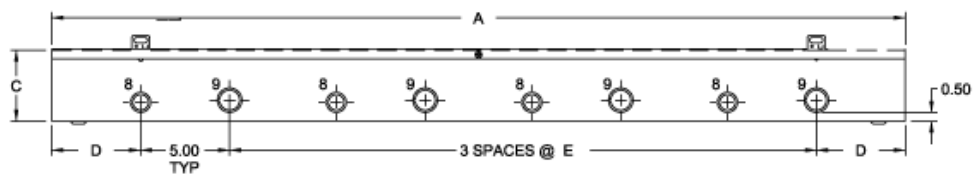

Standards

- CSA Certified
- Complies with
 - IEC 60529, IP20

Construction

- Formed and spot welded from 14 or 16 gauge steel.
- Factory installed splitter blocks.
- Series of knockouts on each side.
- Padlocking hasp.

Detail - F

End View

Detail - G

Detail - H

Part Number			CU/AL	Dimensions		
3 Wire	4 Wire	Less Blocks	Amps	H	W	D
CST273	CST274	-	70/70	24.00	6.00	4.00
CST373	CST374	-	70/70	36.00	6.00	4.00
CST473	CST474	-	70/70	48.00	6.00	4.00
CST2103	CST2104	CST2100	125/120	24.00	6.00	4.00
CST3103	CST3104	CST3100	125/120	36.00	6.00	4.00
CST4103	CST4104	CST4100	125/120	48.00	6.00	4.00
CST6103*	CST6104*	CST6100*	125/120	72.00	8.00	5.00
CST2203*	-	CST2200*	225/225	24.00	8.00	5.00
CST3203*	CST3204*	CST3200*	225/225	36.00	8.00	5.00
CST4203*	CST4204*	CST4200*	225/225	48.00	8.00	5.00
CST5203*	CST5204*	CST5200*	225/225	60.00	8.00	5.00
CST6203*	CST6204*	-	225/225	72.00	8.00	5.00
CST3403*	-	CST3400*	400/340	36.00	10.00	6.00
CST4403*	CST4404*	CST4400*	400/340	48.00	10.00	6.00
CST5403*	CST5404*	CST5400*	400/340	60.00	10.00	6.00
CST6403*	CST6404*	CST6400*	400/340	72.00	10.00	6.00
CST4603*	CST4604*	-	600/574	48.00	10.00	6.00
CST5603*	CST5604*	-	600/574	60.00	10.00	6.00
CST6603*	CST6604*	-	600/574	72.00	10.00	6.00