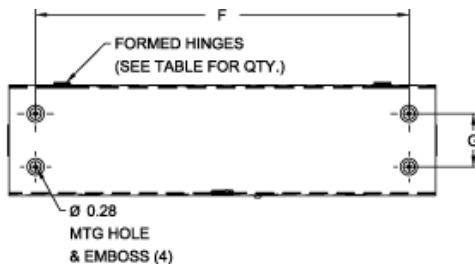

Type 1 Mild Steel Splitter Trough (CST Series) - Hammond Mfg.

Top View