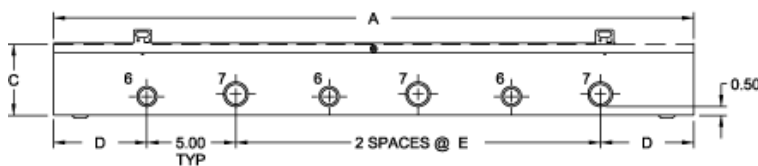

Standards

- CSA Certified
- Complies with
 - IEC 60529, IP20

Construction

- Formed and spot welded from 14 or 16 gauge steel.
- Factory installed splitter blocks.
- Series of knockouts on each side.
- Padlocking hasp.

Detail - F

End View

Detail - G

Detail - H

Part Number			CU/AL	Dimensions		
3 Wire	4 Wire	Less Blocks	Amps	H	W	D
CST273	CST274	-	70/70	24.00	6.00	4.00
CST373	CST374	-	70/70	36.00	6.00	4.00
CST473	CST474	-	70/70	48.00	6.00	4.00
CST2103	CST2104	CST2100	125/120	24.00	6.00	4.00
CST3103	CST3104	CST3100	125/120	36.00	6.00	4.00
CST4103	CST4104	CST4100	125/120	48.00	6.00	4.00
CST6103*	CST6104*	CST6100*	125/120	72.00	8.00	5.00
CST2203*	-	CST2200*	225/225	24.00	8.00	5.00
CST3203*	CST3204*	CST3200*	225/225	36.00	8.00	5.00
CST4203*	CST4204*	CST4200*	225/225	48.00	8.00	5.00
CST5203*	CST5204*	CST5200*	225/225	60.00	8.00	5.00
CST6203*	CST6204*	-	225/225	72.00	8.00	5.00
CST3403*	-	CST3400*	400/340	36.00	10.00	6.00
CST4403*	CST4404*	CST4400*	400/340	48.00	10.00	6.00
CST5403*	CST5404*	CST5400*	400/340	60.00	10.00	6.00
CST6403*	CST6404*	CST6400*	400/340	72.00	10.00	6.00
CST4603*	CST4604*	-	600/574	48.00	10.00	6.00
CST5603*	CST5604*	-	600/574	60.00	10.00	6.00
CST6603*	CST6604*	-	600/574	72.00	10.00	6.00