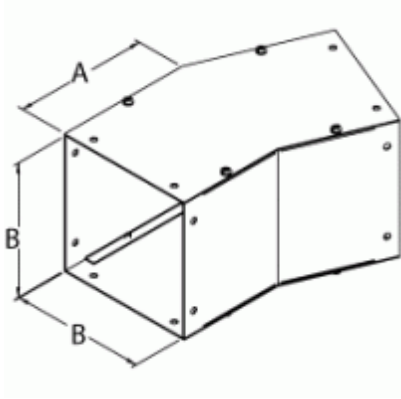

Quality Products. Service Excellence.

22.5 degree Elbow CWEL22 Series

Part No.	A	B
CWEL222	2.50	2.50
CWEL422	4.00	4.00
CWEL622	6.00	6.00
CWEL822	8.00	8.00

Data subject to change without notice

© 2018. Hammond Manufacturing Ltd. All rights reserved.